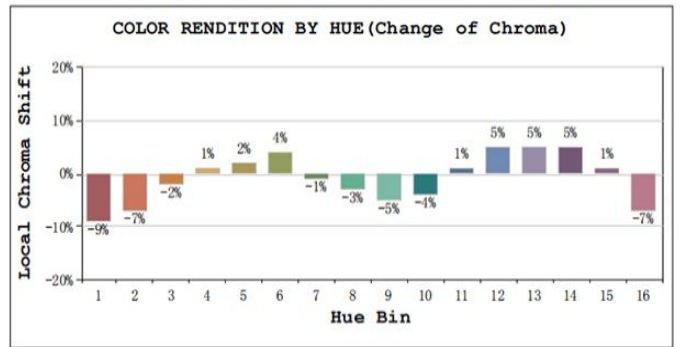

Product Parameters

Model NO.	ES-GL720B01-YY	ES-GL960B01-YY
Rated Power	720W	960W
LED Chips	Samsung LM281B+Osram Chips	
Bars Qty	6 pieces	8 pieces
PPF	1862 $\mu\text{mol/s}$	2094 $\mu\text{mol/s}$
Efficacy	2.8-3.0 $\mu\text{mol/J}$	2.8-3.0 $\mu\text{mol/J}$
Input Voltage	100-277VAC 50Hz/60Hz	
Color Ratio	Full Spectrum red+white+660nm+730nm	
Working Environment	-20°C~+40°C 45%~95%RH	
Certifications	CE, RoHS, ETL, cETL	
Product Size	1125*1084*92mm	
G.W	Driver Package: 8.7kg	Fixture Package:7.9kg
Carton Size	Driver Package:70X28X13cm	Fixture Package: 118X59X14cm
Replacement	1500W MH	2000W MH
Warranty	5 years	

Product Size

Product Details

Product Pictures

Test Report

720W

960W

Applications