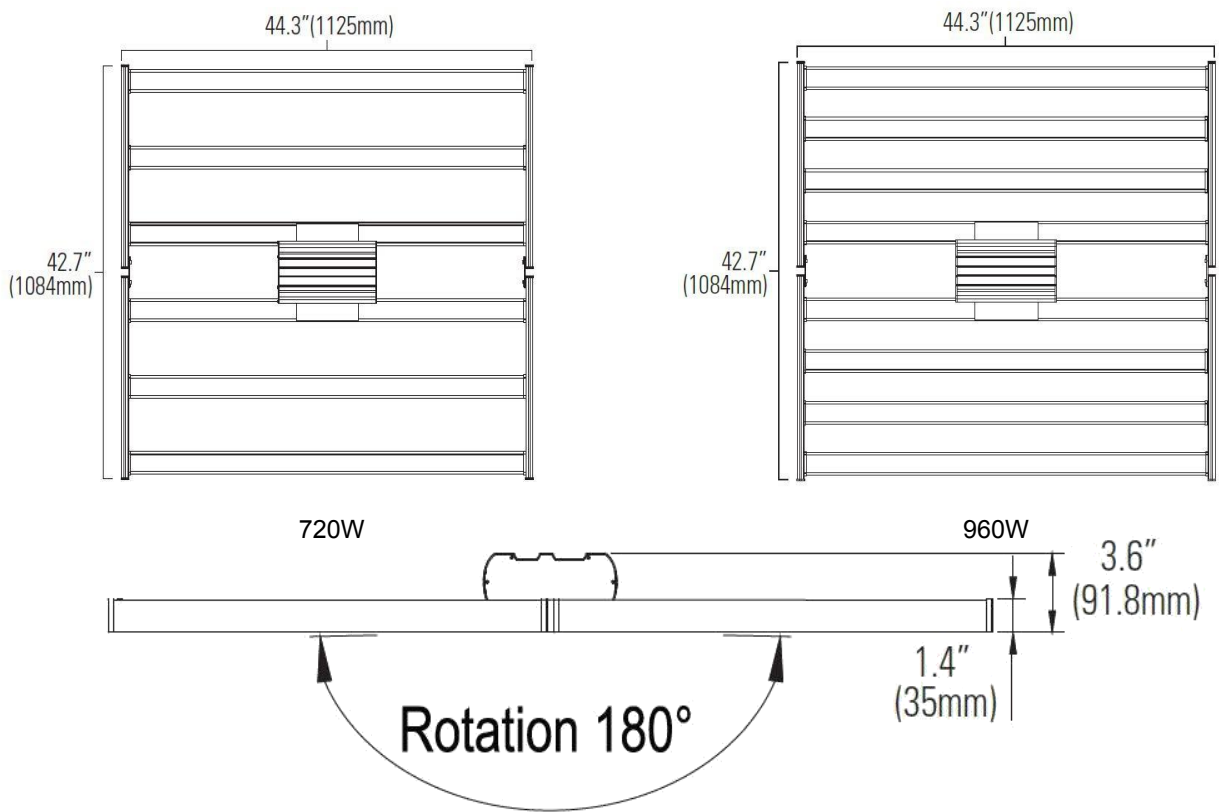

Foldable Dimmable LED Grow Light

Product Description

Eagle Star LED Foldable Dimmable LED Grow Light series are full spectrum grow lamp fixtures with Samsung +OSRAM LED Chips. They can provide more than 60% higher in PPF compared with HID lamps with lower temperature, which increases the production and saves more than 50% power consumption. The fixtures can be used in many applications such as cannabis cultivation, vegetables, greenhouse, ornamental plants and so on. The slim design fixture that is foldable up to 180 degrees, making it small, compact, and easy to install.

- UL approved LED driver
- Samsung LM281B+Osram Chips
- Full Spectrum red+white+660nm+730nm
- Input voltage 100-277VAC 50Hz/60Hz
- Ideal Working time: 10-14hours;
- Big&wide aluminum body with great heat dissipation
- The fixture can be connected one by one
- 0-10V/APP/WIFI/Computer/Control Table+RJ14
- Easy installation and maintenance
- Biggest Footprint: 4 ft*4 ft. Suitable for at least 2-4 plants;
- Certificate: CE RoHS ETL cETL

Product Parameters

Model NO.	ES-GL720B01-YY	ES-GL960B01-YY
Rated Power	720W	960W
LED Chips	Samsung LM281B+Osram Chips	
Bars Qty	6 pieces	8 pieces
PPF	1862 $\mu\text{mol/s}$	2094 $\mu\text{mol/s}$
Efficacy	2.8-3.0 $\mu\text{mol/J}$	2.8-3.0 $\mu\text{mol/J}$
Input Voltage	100-277VAC 50Hz/60Hz	
Color Ratio	Full Spectrum red+white+660nm+730nm	
Working Environment	-20°C~+40°C 45%~95%RH	
Certifications	CE, RoHS, ETL, cETL	
Product Size	1125*1084*92mm	
G.W	Driver Package: 8.7kg	Fixture Package:7.9kg
Carton Size	Driver Package:70X28X13cm	Fixture Package: 118X59X14cm
Replacement	1500W MH	2000W MH
Warranty	5 years	

Product Size

Product Details

Product Pictures

Test Report

720W

960W

Applications