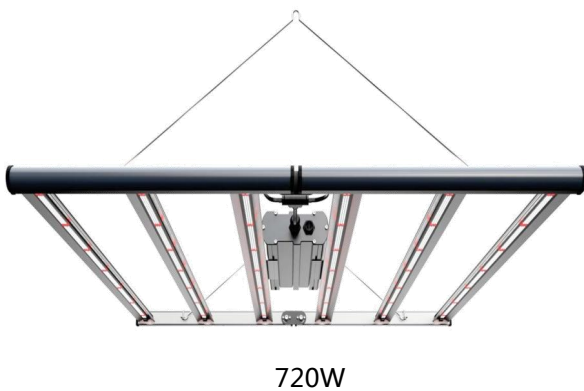

Foldable Dimmable LED Grow Light

Product Description

Eagle Star LED Foldable Dimmable LED Grow Light series are full spectrum grow lamp fixtures with Samsung +OSRAM LED Chips. They can provide more than 60% higher in PPF compared with HID lamps with lower temperature, which increases the production and saves more than 50% power consumption. The fixtures can be used in many applications such as cannabis cultivation, vegetables, greenhouse, ornamental plants and so on. The slim design fixture that is foldable up to 180 degrees, making it small, compact, and easy to install.

Product Parameters

Model NO.	ES-GL720B01-YY	ES-GL960B01-YY
Rated Power	720W	960W
LED Chips	Samsung LM281B+Osram Chips	
Bars Qty	6 pieces	8 pieces
PPF	1862 $\mu\text{mol/s}$	2094 $\mu\text{mol/s}$
Efficacy	2.8-3.0 $\mu\text{mol/J}$	2.8-3.0 $\mu\text{mol/J}$
Input Voltage	100-277VAC 50Hz/60Hz	
Color Ratio	Full Spectrum red+white+660nm+730nm	
Working Environment	-20°C~+40°C 45%~95%RH	
Certifications	CE, RoHS, ETL, cETL	
Product Size	1125*1084*92mm	
G.W	Driver Package: 8.7kg	Fixture Package:7.9kg
Carton Size	Driver Package:70X28X13cm	Fixture Package: 118X59X14cm
Replacement	1500W MH	2000W MH
Warranty	5 years	

Product Size

Product Details

Product Pictures

Test Report

720W

960W

Applications