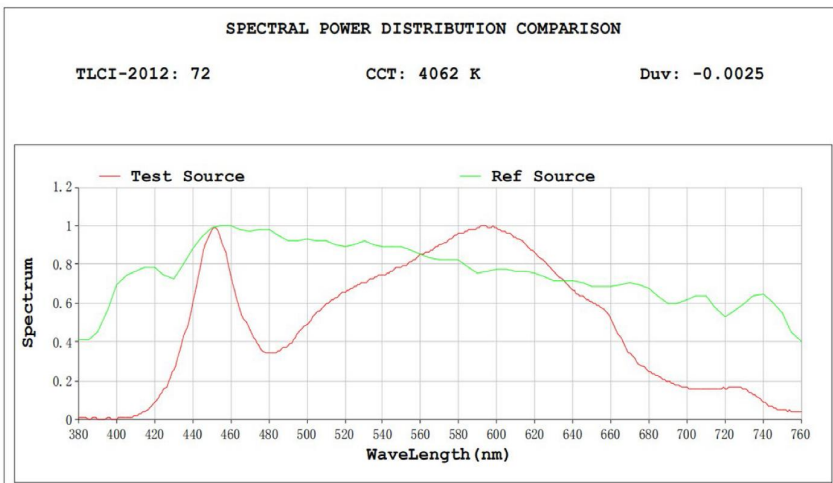

- UL approved LED driver
- Samsung LM281B+Osram Chips
- Full Spectrum red+white+660nm+730nm
- Input voltage 100-277VAC 50Hz/60Hz
- Ideal Working time: 10-14hours;
- Big&wide aluminum body with great heat dissipation
- The fixture can be connected one by one
- 0-10V/APP/WIFI/Computer/Control Table+RJ14
- Easy installation and maintenance
- Biggest Footprint: 4 ft*4 ft. Suitable for at least 2-4 plants;
- Certificate: CE RoHS ETL cETL

Product Parameters

Model NO.	ES-GL720B01-YY	ES-GL960B01-YY
Rated Power	720W	960W
LED Chips	Samsung LM281B+Osram Chips	
Bars Qty	6 pieces	8 pieces
PPF	1862 $\mu\text{mol/s}$	2094 $\mu\text{mol/s}$
Efficacy	2.8-3.0 $\mu\text{mol/J}$	2.8-3.0 $\mu\text{mol/J}$
Input Voltage	100-277VAC 50Hz/60Hz	
Color Ratio	Full Spectrum red+white+660nm+730nm	
Working Environment	-20°C~+40°C 45%~95%RH	
Certifications	CE, RoHS, ETL, cETL	
Product Size	1125*1084*92mm	
G.W	Driver Package: 8.7kg	Fixture Package:7.9kg
Carton Size	Driver Package:70X28X13cm	Fixture Package: 118X59X14cm
Replacement	1500W MH	2000W MH
Warranty	5 years	

Product Size

Product Details

Product Pictures

Test Report

720W

960W

Applications