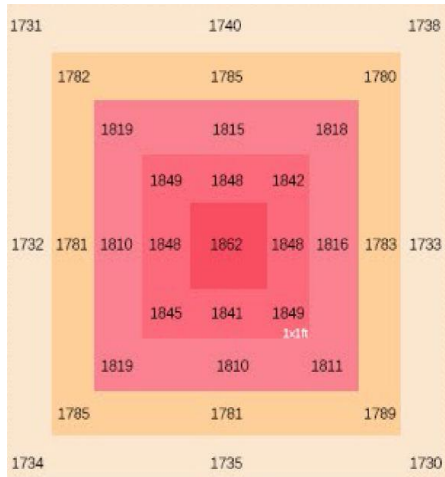

Foldable Dimmable LED Grow Light

Product Description

Eagle Star LED Foldable Dimmable LED Grow Light series are full spectrum grow lamp fixtures with Samsung +OSRAM LED Chips. They can provide more than 60% higher in PPF compared with HID lamps with lower temperature, which increases the production and saves more than 50% power consumption. The fixtures can be used in many applications such as cannabis cultivation, vegetables, greenhouse, ornamental plants and so on. The slim design fixture that is foldable up to 180 degrees, making it small, compact, and easy to install.

Product Size

Product Details

Product Pictures

Test Report

720W

960W

Applications