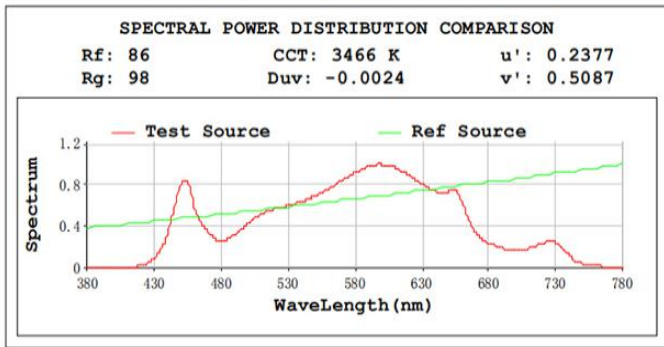

Product Parameters

Model NO.	ES-GL720B01-YY	ES-GL960B01-YY
Rated Power	720W	960W
LED Chips	Samsung LM281B+Osram Chips	
Bars Qty	6 pieces	8 pieces
PPF	1862 $\mu\text{mol/s}$	2094 $\mu\text{mol/s}$
Efficacy	2.8-3.0 $\mu\text{mol/J}$	2.8-3.0 $\mu\text{mol/J}$
Input Voltage	100-277VAC 50Hz/60Hz	
Color Ratio	Full Spectrum red+white+660nm+730nm	
Working Environment	-20°C~+40°C 45%~95%RH	
Certifications	CE, RoHS, ETL, cETL	
Product Size	1125*1084*92mm	
G.W	Driver Package: 8.7kg	Fixture Package:7.9kg
Carton Size	Driver Package:70X28X13cm	Fixture Package: 118X59X14cm
Replacement	1500W MH	2000W MH
Warranty	5 years	

Product Size

Product Details

Product Pictures

Test Report

720W

960W

Applications