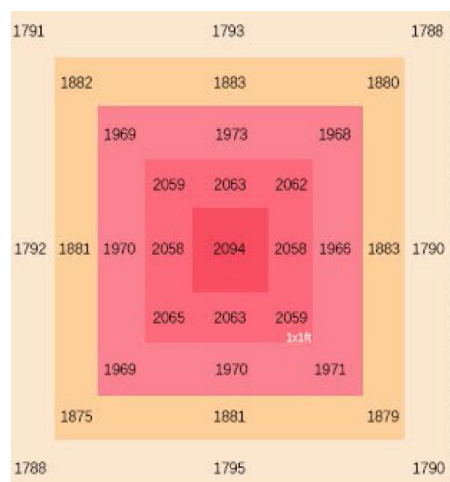

Foldable Dimmable LED Grow Light

Product Description

Eagle Star LED Foldable Dimmable LED Grow Light series are full spectrum grow lamp fixtures with Samsung +OSRAM LED Chips. They can provide more than 60% higher in PPF compared with HID lamps with lower temperature, which increases the production and saves more than 50% power consumption. The fixtures can be used in many applications such as cannabis cultivation, vegetables, greenhouse, ornamental plants and so on. The slim design fixture that is foldable up to 180 degrees, making it small, compact, and easy to install.

Product Size

Product Details

Product Pictures

Test Report

720W

960W

Applications