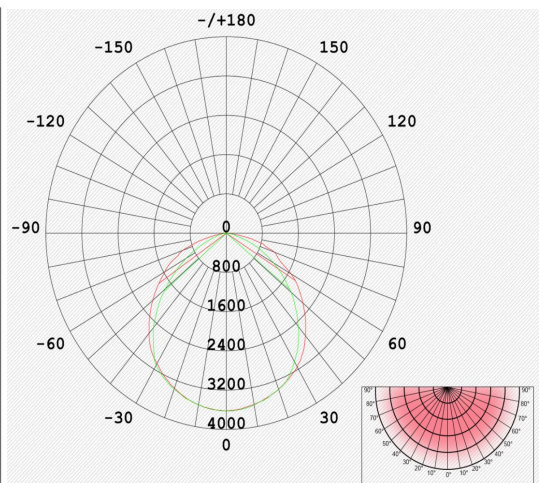

Product Parameters

Model NO.	ES-GL720B01-YY	ES-GL960B01-YY
Rated Power	720W	960W
LED Chips	Samsung LM281B+Osram Chips	
Bars Qty	6 pieces	8 pieces
PPF	1862 $\mu\text{mol/s}$	2094 $\mu\text{mol/s}$
Efficacy	2.8-3.0 $\mu\text{mol/J}$	2.8-3.0 $\mu\text{mol/J}$
Input Voltage	100-277VAC 50Hz/60Hz	
Color Ratio	Full Spectrum red+white+660nm+730nm	
Working Environment	-20°C~+40°C 45%~95%RH	
Certifications	CE, RoHS, ETL, cETL	
Product Size	1125*1084*92mm	
G.W	Driver Package: 8.7kg	Fixture Package:7.9kg
Carton Size	Driver Package:70X28X13cm	Fixture Package: 118X59X14cm
Replacement	1500W MH	2000W MH
Warranty	5 years	

Product Size

Product Details

Product Pictures

Test Report

720W

960W

Applications