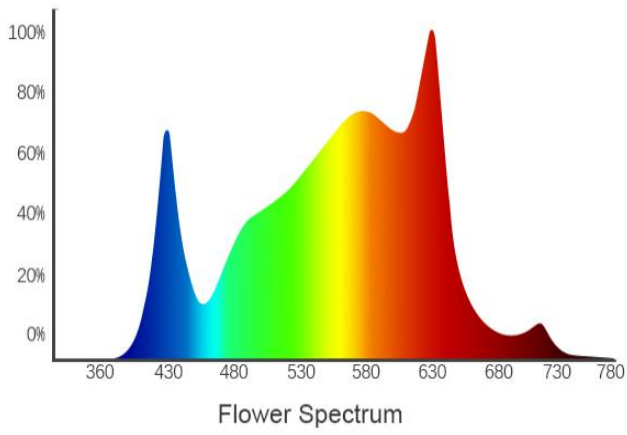

Test Report

720W