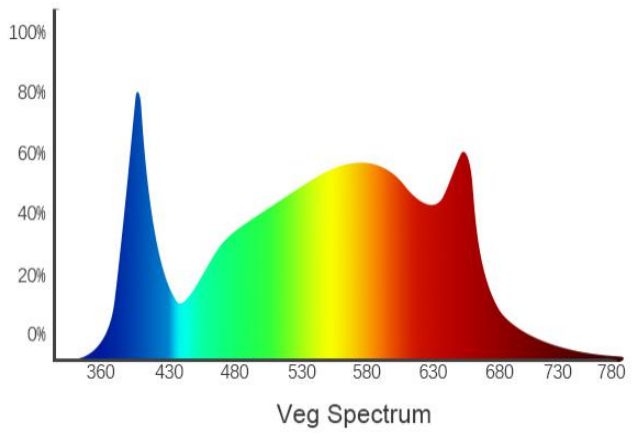

Test Report

720W