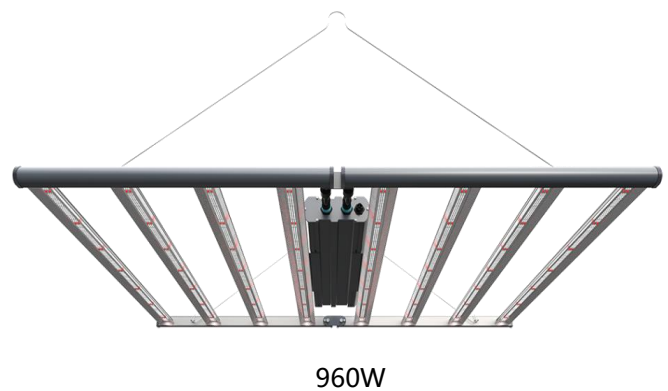

Foldable Dimmable LED Grow Light

Product Description

Eagle Star LED Foldable Dimmable LED Grow Light series are full spectrum grow lamp fixtures with Samsung +OSRAM LED Chips. They can provide more than 60% higher in PPF compared with HID lamps with lower temperature, which increases the production and saves more than 50% power consumption. The fixtures can be used in many applications such as cannabis cultivation, vegetables, greenhouse, ornamental plants and so on. The slim design fixture that is foldable up to 180 degrees, making it small, compact, and easy to install.

- UL approved LED driver
- Samsung LM281B+Osram Chips
- Full Spectrum red+white+660nm+730nm
- Input voltage 100-277VAC 50Hz/60Hz
- Ideal Working time: 10-14hours;
- Big&wide aluminum body with great heat dissipation
- The fixture can be connected one by one
- 0-10V/APP/WIFI/Computer/Control Table+RJ14
- Easy installation and maintenance
- Biggest Footprint: 4 ft*4 ft. Suitable for at least 2-4 plants;
- Certificate: CE RoHS ETL cETL

Product Parameters

Model NO.	ES-GL720B01-YY	ES-GL960B01-YY
Rated Power	720W	960W
LED Chips	Samsung LM281B+Osram Chips	
Bars Qty	6 pieces	8 pieces
PPF	1862 $\mu\text{mol/s}$	2094 $\mu\text{mol/s}$
Efficacy	2.8-3.0 $\mu\text{mol/J}$	2.8-3.0 $\mu\text{mol/J}$
Input Voltage	100-277VAC 50Hz/60Hz	
Color Ratio	Full Spectrum red+white+660nm+730nm	
Working Environment	-20°C~+40°C 45%~95%RH	
Certifications	CE, RoHS, ETL, cETL	
Product Size	1125*1084*92mm	
G.W	Driver Package: 8.7kg	Fixture Package:7.9kg
Carton Size	Driver Package:70X28X13cm	Fixture Package: 118X59X14cm
Replacement	1500W MH	2000W MH
Warranty	5 years	

Product Size

Product Details

Product Pictures

Test Report

720W

960W

Applications