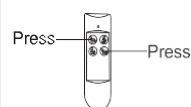

Assembly Instruction

Electric Lift Chair Assembly Instruction

1

Electric Lift Chair Assembly Instruction

STEP3

2

Electric Lift Chair Assembly Instruction

How to recline?

How to get footrest latch down and stand?

3

3

Electric Lift Chair Assembly Instruction

How to use remote control?

How to use remote control?

- POWER : Turn on/off remote control.
- HEAT : Turn on/off heat function for lumbar part only.
- INTENSITY : Control massage function from low to high.
- MODE : Choose one massage mode you like(pulse, press,wave,auto, normal)
- You can choose 1-4 massage parts(back, lumbar, thighs, legs)to enjoy.

How to use control panel that outside of right armrest?

Control panel is for chair lift and reclining function, also has dual USB outlets(5V2A+Type C) that keep your devices charging, such as nearly all smartphone(like iPhone, Samsung...), ipad, headphones, Kindle...