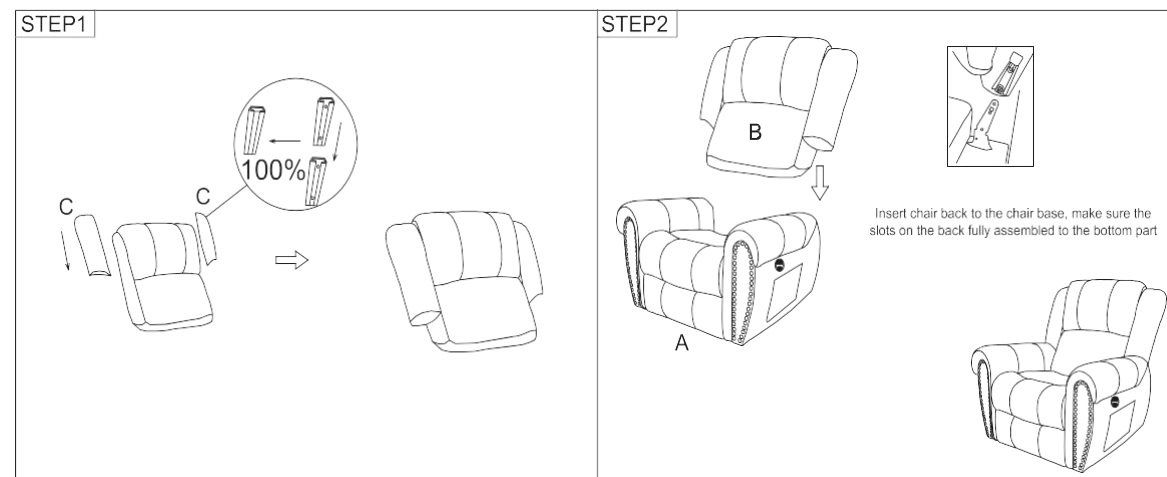

Assembly Instruction

Electric Lift Chair Assembly Instruction

1

Electric Lift Chair Assembly Instruction

STEP3

2

Electric Lift Chair Assembly Instruction

How to recline?

How to get footrest latch down and stand?

3

3

Electric Lift Chair Assembly Instruction

How to use remote control?

How to use remote control?

- POWER : Turn on/off remote control.
- HEAT : Turn on/off heat function for lumbar part only.
- INTENSITY : Control massage function from low to high.
- MODE : Choose one massage mode you like(pulse, press,wave,auto, normal)
- You can choose 1-4 massage parts(back, lumbar, thighs, legs)to enjoy.

How to use control panel that outside of right armrest?

Control panel is for chair lift and reclining function, also has dual USB outlets(5V2A+Type C) that keep your devices charging, such as nearly all smartphone(like iPhone, Samsung...), ipad, headphones, Kindle...