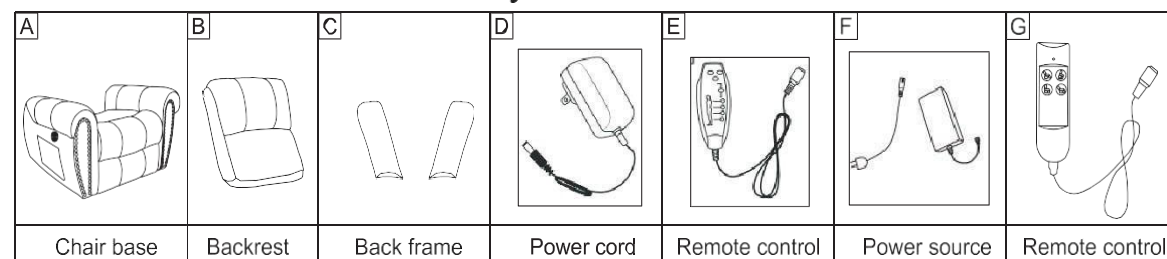

Assembly Instruction

Electric Lift Chair Assembly Instruction

1

Electric Lift Chair Assembly Instruction

STEP3

2

Electric Lift Chair Assembly Instruction

How to recline?

How to get footrest latch down and stand?

3

3

Electric Lift Chair Assembly Instruction

How to use remote control?

How to use remote control?

- POWER : Turn on/off remote control.
- HEAT : Turn on/off heat function for lumbar part only.
- INTENSITY : Control massage function from low to high.
- MODE : Choose one massage mode you like(pulse, press,wave,auto, normal)
- You can choose 1-4 massage parts(back, lumbar, thighs, legs)to enjoy.

How to use control panel that outside of right armrest?

Control panel is for chair lift and reclining function, also has dual USB outlets(5V2A+Type C) that keep your devices charging, such as nearly all smartphone(like iPhone, Samsung...), ipad, headphones, Kindle...