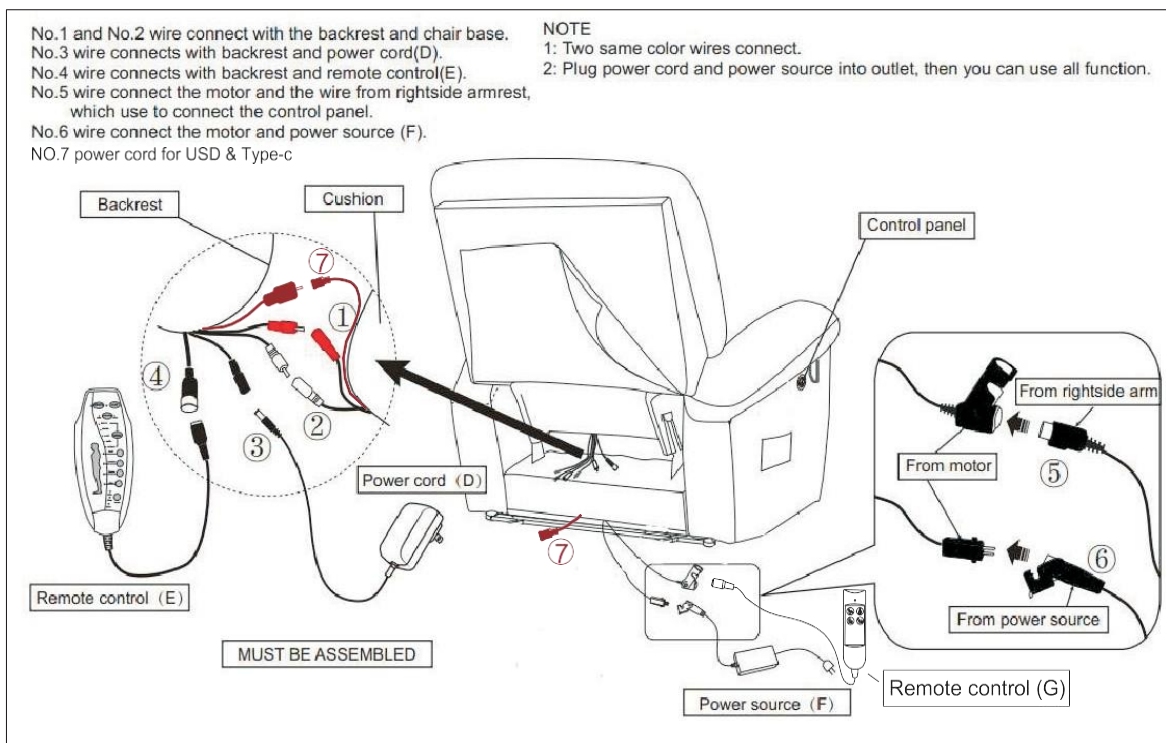

Assembly Instruction

Electric Lift Chair Assembly Instruction

1

Electric Lift Chair Assembly Instruction

STEP3

2

Electric Lift Chair Assembly Instruction

How to recline?

How to get footrest latch down and stand?

3

3

Electric Lift Chair Assembly Instruction

How to use remote control?

How to use remote control?

- POWER : Turn on/off remote control.
- HEAT : Turn on/off heat function for lumbar part only.
- INTENSITY : Control massage function from low to high.
- MODE : Choose one massage mode you like(pulse, press,wave,auto, normal)
- You can choose 1-4 massage parts(back, lumbar, thighs, legs)to enjoy.

How to use control panel that outside of right armrest?

Control panel is for chair lift and reclining function, also has dual USB outlets(5V2A+Type C) that keep your devices charging, such as nearly all smartphone(like iPhone, Samsung...), ipad, headphones, Kindle...