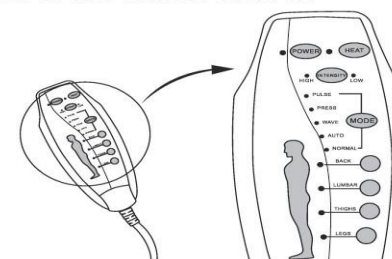

Assembly Instruction

Electric Lift Chair Assembly Instruction

1

Electric Lift Chair Assembly Instruction

STEP3

2

Electric Lift Chair Assembly Instruction

How to recline?

How to get footrest latch down and stand?

3

3

Electric Lift Chair Assembly Instruction

How to use remote control?

How to use remote control?

- POWER : Turn on/off remote control.
- HEAT : Turn on/off heat function for lumbar part only.
- INTENSITY : Control massage function from low to high.
- MODE : Choose one massage mode you like(pulse, press,wave,auto, normal)
- You can choose 1-4 massage parts(back, lumbar, thighs, legs)to enjoy.

How to use control panel that outside of right armrest?

Control panel is for chair lift and reclining function, also has dual USB outlets(5V2A+Type C) that keep your devices charging, such as nearly all smartphone(like iPhone, Samsung...), ipad, headphones, Kindle...