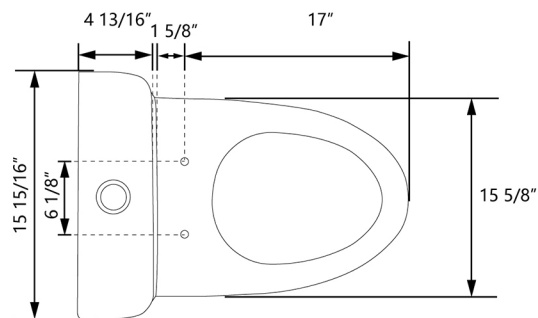

DeerValley One-Piece Toilet

One Year Limited Warranty

DeerValley®

1.28 GPF (Water Efficient)

Elongated One-Piece Toilet

SKU: DV-1F52807

Features:

- + Glazed ceramic one piece toilet
- + Quick-release soft-close seat
- + Designed for small bathroom, compact but practical
- + Glazed skirted trapway
- + Installation access 12" Rough-in floor mount installation
- + Single siphon flush system 1.28 gallons per flush (GPF)
- + Chrome push button

DeerValley One-Piece Toilet

One Year Limited Warranty

DeerValley®

Specifications:

- + 1.28 GPF
- + Siphon Flush System
- + 12" Rough-in
- + 15 1/2" Seat Height
- + Elongated Bowl
- + 15" Bowl Height
- + One Year Limited Warranty
- + Factory Flush-tested
- + cUPC&UPC Certified
- + **Product Weight:** 82 lbs.
- + **L:** 24 3/16" x **W:** 15 15/16" x **H:** 26 3/16"