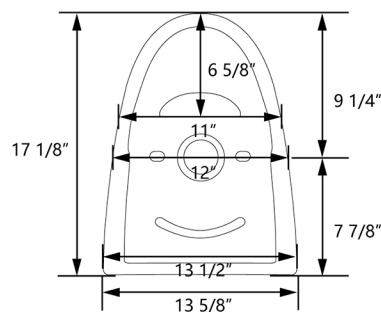

DeerValley One-Piece Toilet

One Year Limited Warranty

DeerValley®

1.28 GPF (Water Efficient)

Elongated One-Piece Toilet

SKU: DV-1F52807

Features:

- + Glazed ceramic one piece toilet
- + Quick-release soft-close seat
- + Designed for small bathroom, compact but practical
- + Glazed skirted trapway
- + Installation access 12" Rough-in floor mount installation
- + Single siphon flush system 1.28 gallons per flush (GPF)
- + Chrome push button

DeerValley One-Piece Toilet

One Year Limited Warranty

DeerValley®

Specifications:

- + 1.28 GPF
- + Siphon Flush System
- + 12" Rough-in
- + 15 1/2" Seat Height
- + Elongated Bowl
- + 15" Bowl Height
- + One Year Limited Warranty
- + Factory Flush-tested
- + cUPC&UPC Certified
- + **Product Weight:** 82 lbs.
- + **L:** 24 3/16" x **W:** 15 15/16" x **H:** 26 3/16"

Notes:

- + Please check if the product is intact at the first time upon you receive the goods.
- + Please follow the installation instructions to install this product.
- + Please note the size of the products, this toilet is suitable for small space.
- + Choose the matching toilet seat according to the dimensions of the toilet seat and the bolts' spread distance.
- + This toilet is suitable for 1/2" and 7/8" supply line.
- + The toilet is a floor mounted type.