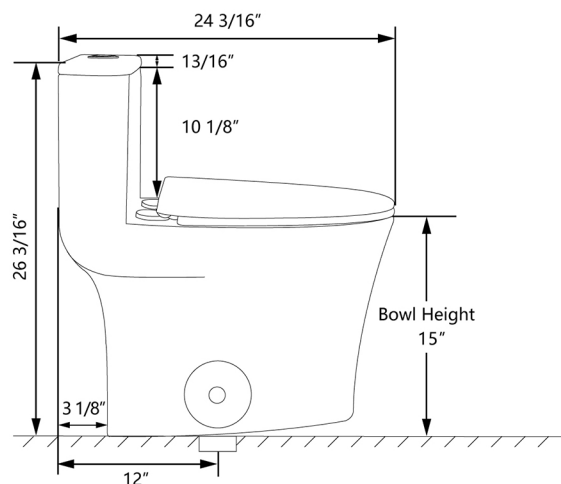

DeerValley One-Piece Toilet

One Year Limited Warranty

DeerValley®

1.28 GPF (Water Efficient)

Elongated One-Piece Toilet

SKU: DV-1F52807

Features:

- + Glazed ceramic one piece toilet
- + Quick-release soft-close seat
- + Designed for small bathroom, compact but practical
- + Glazed skirted trapway
- + Installation access 12" Rough-in floor mount installation
- + Single siphon flush system 1.28 gallons per flush (GPF)
- + Chrome push button

Included Accessories

- DV-F807T11 : Tank Lid
- DV-F807S11 : Toilet Seat
- DV-F807S01 : Toilet Seat With Installation Accessories
- DV-F807V31 : Flush Button
- DV-F807V01 : Water Fitting
- DV-F008P11 : Wax Ring
- DV-F081P21 : Side Cover Parts
- DV-FMJV52 : Supply Line Connector

DeerValley One-Piece Toilet

One Year Limited Warranty

DeerValley®

Specifications:

- + 1.28 GPF
- + Siphon Flush System
- + 12" Rough-in
- + 15 1/2" Seat Height
- + Elongated Bowl
- + 15" Bowl Height
- + One Year Limited Warranty
- + Factory Flush-tested
- + cUPC&UPC Certified
- + **Product Weight:** 82 lbs.
- + **L:** 24 3/16" x **W:** 15 15/16" x **H:** 26 3/16"

Notes:

- + Please check if the product is intact at the first time upon you receive the goods.
- + Please follow the installation instructions to install this product.
- + Please note the size of the products, this toilet is suitable for small space.
- + Choose the matching toilet seat according to the dimensions of the toilet seat and the bolts' spread distance.
- + This toilet is suitable for 1/2" and 7/8" supply line.
- + The toilet is a floor mounted type.