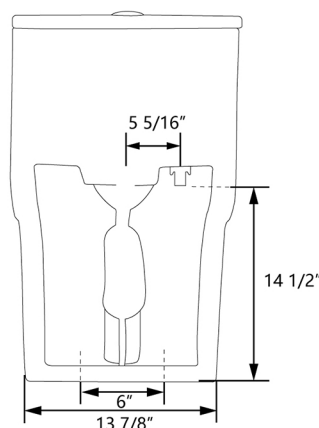

DeerValley One-Piece Toilet

One Year Limited Warranty

DeerValley®

1.28 GPF (Water Efficient)

Elongated One-Piece Toilet

SKU: DV-1F52807

Features:

- + Glazed ceramic one piece toilet
- + Quick-release soft-close seat
- + Designed for small bathroom, compact but practical
- + Glazed skirted trapway
- + Installation access 12" Rough-in floor mount installation
- + Single siphon flush system 1.28 gallons per flush (GPF)
- + Chrome push button

Included Accessories

- DV-F807T11 : Tank Lid
- DV-F807S11 : Toilet Seat
- DV-F807S01 : Toilet Seat With Installation Accessories
- DV-F807V31 : Flush Button
- DV-F807V01 : Water Fitting
- DV-F008P11 : Wax Ring
- DV-F081P21 : Side Cover Parts
- DV-FMJV52 : Supply Line Connector

DeerValley One-Piece Toilet

One Year Limited Warranty

DeerValley®

Specifications:

- + 1.28 GPF
- + Siphon Flush System
- + 12" Rough-in
- + 15 1/2" Seat Height
- + Elongated Bowl
- + 15" Bowl Height
- + One Year Limited Warranty
- + Factory Flush-tested
- + cUPC&UPC Certified
- + **Product Weight:** 82 lbs.
- + **L:** 24 3/16" x **W:** 15 15/16" x **H:** 26 3/16"

Notes:

- + Please check if the product is intact at the first time upon you receive the goods.
- + Please follow the installation instructions to install this product.
- + Please note the size of the products, this toilet is suitable for small space.
- + Choose the matching toilet seat according to the dimensions of the toilet seat and the bolts' spread distance.
- + This toilet is suitable for 1/2" and 7/8" supply line.
- + The toilet is a floor mounted type.