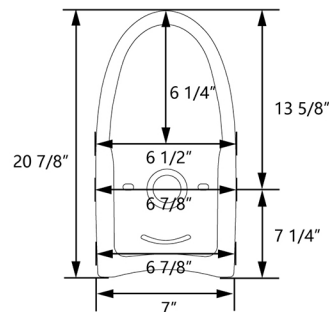

### Features:

- + Glazed ceramic one piece toilet
- + Quick-release soft-close seat
- + Glazed skirted trapway
- + Installation access 12" Rough-in floor mount installation
- + Dual siphon flush system 0.8/1.28 gallons per flush(GPF)
- + Chrome push button

## Specifications:

- + 0.8/1.28 GPF
- + Dual Siphon Flush System
- + 12" Rough-in
- + 16" Seat Height
- + Elongated Bowl
- + 15 1/2" Bowl Height
- + One Year Limited Warranty
- + Factory Flush-tested
- + cUPC&UPC Certified
- + **Product Weight:** 95 lbs.
- + **L:** 27 9/16" x **W:** 16 15/16" x **H:** 29 5/16"