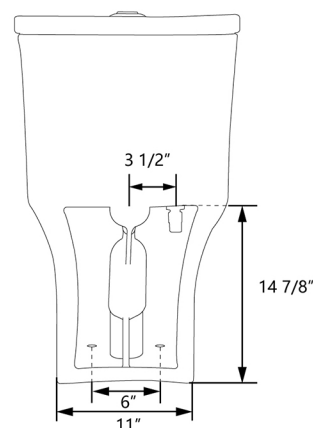

### Features:

- + Glazed ceramic one piece toilet
- + Quick-release soft-close seat
- + Glazed skirted trapway
- + Installation access 12" Rough-in floor mount installation
- + Dual siphon flush system 0.8/1.28 gallons per flush(GPF)
- + Chrome push button

### Included Accessories

- DV-F676T11 : Tank Lid
- DV-F626S11 : Toilet Seat
- DV-F676501 : Toilet Seat With Installation Accessories
- DV-F676V31 : Flush Button
- DV-F676V01 : Water Fitting
- DV-F026P31 : Wax Ring
- DV-F026P21 : Side Cover Parts
- DV-FMJV52 : Supply Line Connector
- DV-F026P41 : Toilet Bolts Kit

## Specifications:

- + 0.8/1.28 GPF
- + Dual Siphon Flush System
- + 12" Rough-in
- + 16" Seat Height
- + Elongated Bowl
- + 15 1/2" Bowl Height
- + One Year Limited Warranty
- + Factory Flush-tested
- + cUPC&UPC Certified
- + **Product Weight:** 95 lbs.
- + **L:** 27 9/16" x **W:** 16 15/16" x **H:** 29 5/16"

## Notes:

- + Please check if the product is intact at the first time upon you receive the goods.
- + Please follow the installation instructions to install this product.
- + Choose the matching toilet seat according to the dimensions of the toilet seat and the bolts' spread distance.
- + This toilet is suitable for 1/2" and 7/8" supply line.
- + The toilet is a floor mounted type.