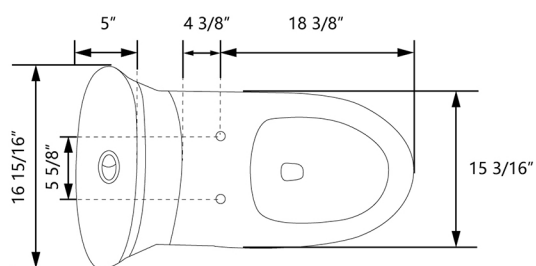

### Features:

- + Glazed ceramic one piece toilet
- + Quick-release soft-close seat
- + Glazed skirted trapway
- + Installation access 12" Rough-in floor mount installation
- + Dual siphon flush system 0.8/1.28 gallons per flush(GPF)
- + Chrome push button

## Specifications:

- + 0.8/1.28 GPF
- + Dual Siphon Flush System
- + 12" Rough-in
- + 16" Seat Height
- + Elongated Bowl
- + 15 1/2" Bowl Height
- + One Year Limited Warranty
- + Factory Flush-tested
- + cUPC&UPC Certified
- + **Product Weight:** 95 lbs.
- + **L:** 27 9/16" x **W:** 16 15/16" x **H:** 29 5/16"