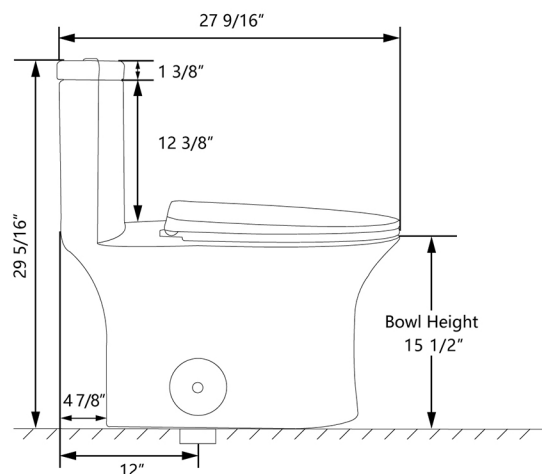

### Features:

- + Glazed ceramic one piece toilet
- + Quick-release soft-close seat
- + Glazed skirted trapway
- + Installation access 12" Rough-in floor mount installation
- + Dual siphon flush system 0.8/1.28 gallons per flush(GPF)
- + Chrome push button

## Specifications:

- + 0.8/1.28 GPF
- + Dual Siphon Flush System
- + 12" Rough-in
- + 16" Seat Height
- + Elongated Bowl
- + 15 1/2" Bowl Height
- + One Year Limited Warranty
- + Factory Flush-tested
- + cUPC&UPC Certified
- + **Product Weight:** 95 lbs.
- + **L:** 27 9/16" x **W:** 16 15/16" x **H:** 29 5/16"