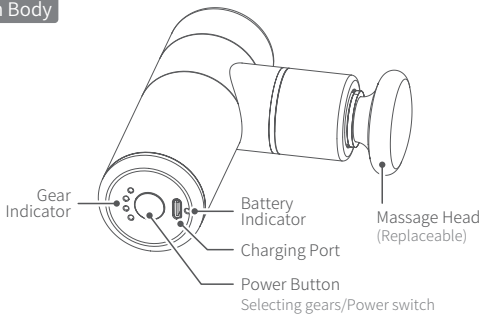

KiCA

Vibration Percussion Device

Instructions V2.2

Overview

Main Body

Massage Head

Spherical Head

Relax soft tissues and sensitive muscles

Install a massage head into the hole in front of the device according to your need.

Installation Rendering:

Power ON/OFF

Long press the power button to power ON/OFF.

- ※ Use it after powering on for 5s.
- ! Do not use it while charging.

Selecting Gears

Single tap power button to select gears after powering on.

Cycle among first gear/ second gear/ third gear/ fourth gear orderly.

Indicator

Battery Indicator

Light	Status	Description
Red	████████	Charging while power OFF
Green	████████	Charge complete
Green	███ ███	Battery level ≤10%
Green	██ ███	Battery level 11%-30%
Green	█ ████	Battery level 31%-60%
Green	████████	Battery level 61%-100%