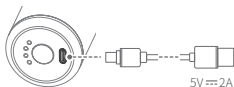

Selecting Gears

Single tap power button to select gears after powering on.

Cycle among first gear/ second gear/ third gear/ fourth gear orderly.

Indicator

Battery Indicator

Light	Status	Description
Red	████████	Charging while power OFF
Green	████████	Charge complete
Green	███ ███	Battery level ≤10%
Green	██ ███	Battery level 11%-30%
Green	█ ████	Battery level 31%-60%
Green	████████	Battery level 61%-100%

Gear Indicator

Light	Status	Description
Blue	●○○○	First gear
Blue	●●○○	Second gear
Blue	●●●○	Third gear
Blue	●●●●	Fourth gear
Blue	●●●●	Low power and auto power OFF

Charging

! Do not use it while charging