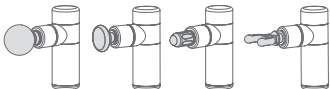

Installation Rendering: