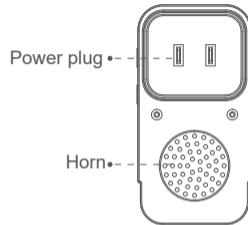

Self-powered Doorbell user manual

I Product Features

- Battery-free wireless doorbell;
- Patented appearance, small and exquisite 35 melodies for options;
- Volume adjustable: 4-speed adjustment (mute, 90dB, 100dB, 110dB);
- Support more match one, one match more;
- One song can pair to more doorbell buttons;
- One indoor panel supports max 40pcs doorbell buttons.

1

II Understanding of Product

Indoor panel

- Volume switch button
- Music switch button
- Indicator light

2

- Volume button:** 4 levels adjustment (mute, 90dB, 100dB, 110dB), click to switch one level, cycling switching.
- Music selection key:** 35 melodies cycling switching, short press to switch one.
- Short press:** switching music.
- Long press for 5s:** Enter doorbell pairing mode.
- Long press 15s:** Factory restore.
- Indicator light:** Blue indicator light.

3

Doorbell Button

4

Doorbell Pairing

- ① Short press [Music selection button] choose music, indicator light flashes.
 - ② After LED light off, long press [Music selection button] 5s till indicator light flashes, press the doorbell button at same time, indicator light off.
 - ③ Press doorbell button again, play the music you selected, pairing completed, non music, then need re-pair.
- Note:** One doorbell button to pair a song.
One song can pair to more doorbell buttons.
One indoor panel supports max 40 pcs doorbell buttons.