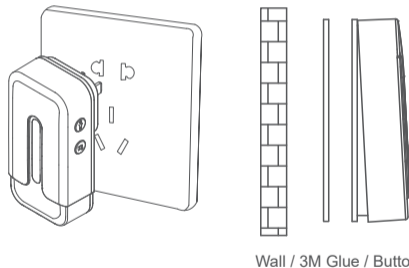

6

Technical Parameters

Wireless frequency: 433M
Wireless distance: $\leq 80\text{m}$ (for free space)
Power: Doorball Button: Self-powered
Indoor Panel: AC 100V-230V 50/ 60Hz
Working temperature: Doorball Button: $-20^{\circ}\text{C}\sim+60^{\circ}\text{C}$
Indoor Panel: $-10^{\circ}\text{C}\sim+45^{\circ}\text{C}$
Size of indoor panel: 87mm x 45mm x 44mm
Size of doorbell button: 78mmx 45mm x 22mm