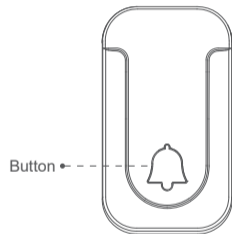

Doorbell Button

4

Doorbell Pairing

- ① Short press [Music selection button] choose music, indicator light flashes.
  - ② After LED light off, long press [Music selection button] 5s till indicator light flashes, press the doorbell button at same time, indicator light off.
  - ③ Press doorbell button again, play the music you selected, pairing completed, non music, then need re-pair.
2. **Note:** One doorbell button to pair a song.
   One song can pair to more doorbell buttons.
   One indoor panel supports max 40 pcs doorbell buttons.

Factory Restore

Long press [Music selection button] 15s till indicator light fast flashes, delete all the paired codes, factory restore.

5

Install Instruction

Indoor panel: Indoor install, plug into power outlet.
Doorbell button: Paste it on a flat wall by 3M glue.