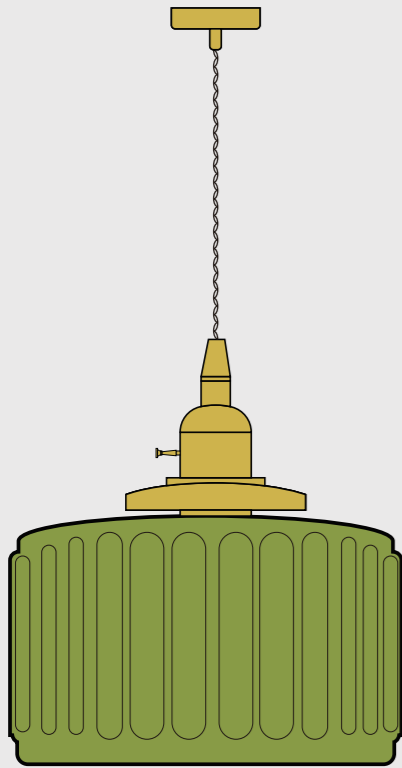

Installation Instructions

Retro Short Cylinder Wavy Glass Pendant Light

PL0232

THE LAMP INSTRUCTION

Maintenance	Precautions
1.Voltage:110-240V	Keep the lighting away from acidic chemical solvents to avoid damage.
2.Please wear gloves when install.	
3.Don't install it on the moist ceiling.	Tip Please follow the instructions then install the parts in the correct order.
4.Turn off the power before cleaning out.	
5.Please wash with the sanitizer without corrosivity.	

2 Tighten the bulb

3 Turn on the power.