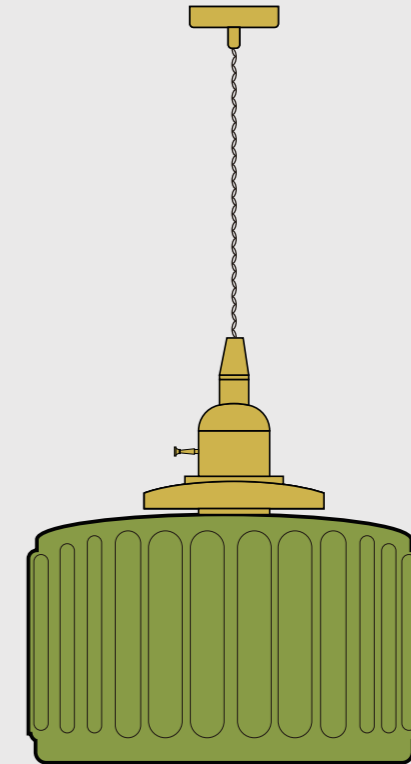

Installation Instructions

Retro Short Cylinder Wavy Glass Pendant Light

PL0232

THE LAMP INSTRUCTION

Maintenance	Precautions
1.Voltage:110-240V	Keep the lighting away from acidic chemical solvents to avoid damage.
2.Please wear gloves when install.	
3.Don't install it on the moist ceiling.	Tip Please follow the instructions then install the parts in the correct order.
4.Turn off the power before cleaning out.	
5.Please wash with the sanitizer without corrosivity.	

2 Tighten the bulb

3 Turn on the power.