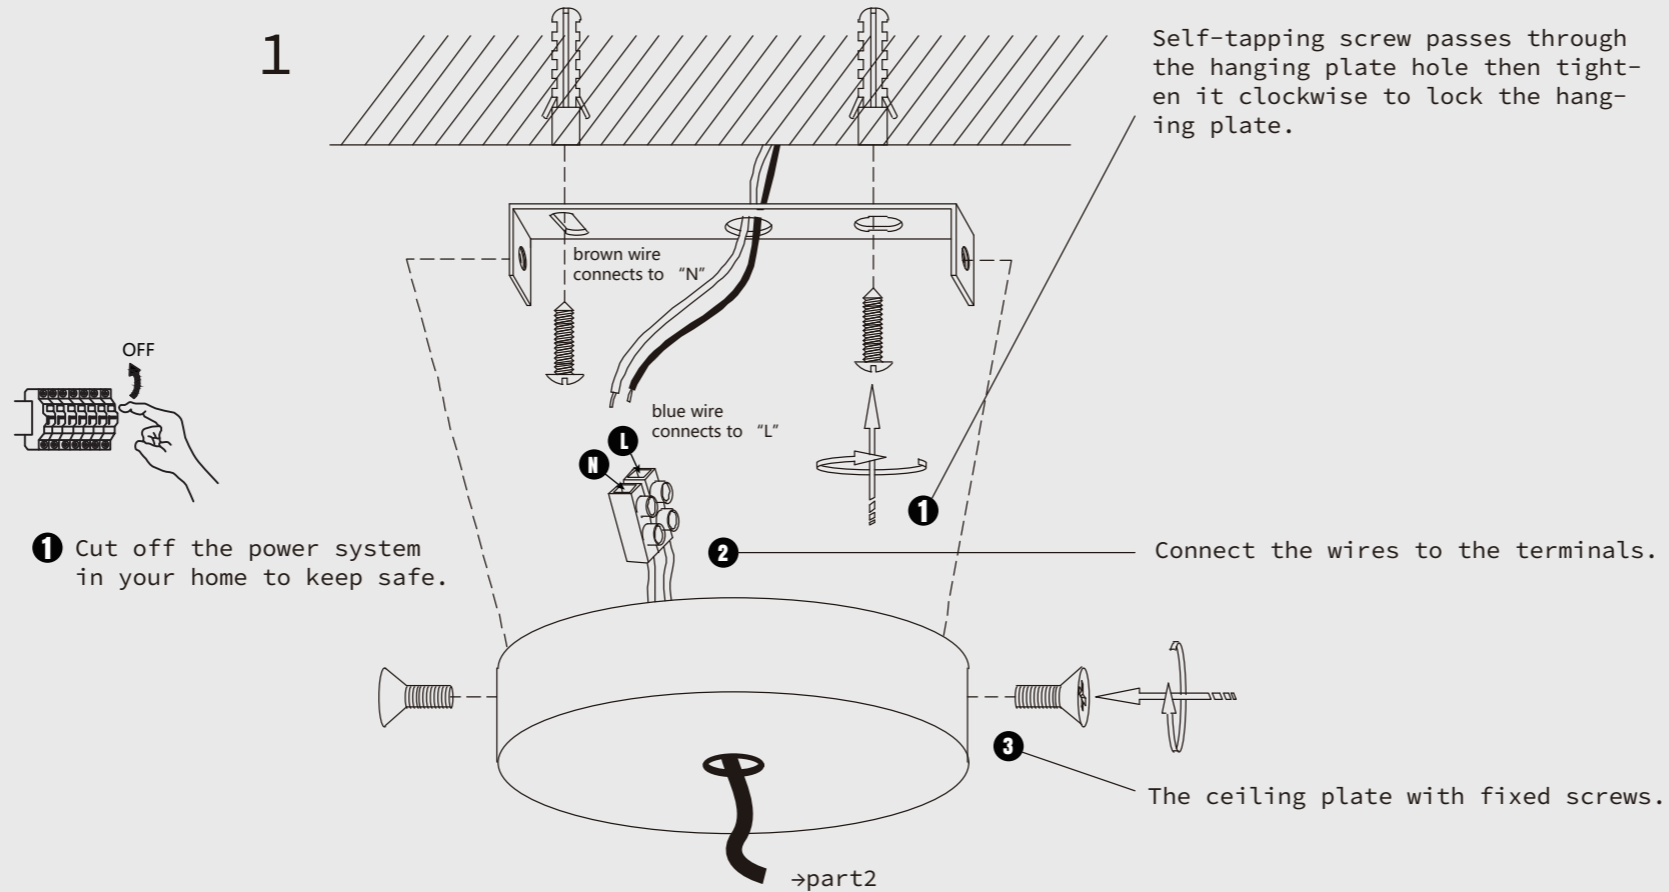

Installation Instructions

Retro Short Cylinder Wavy Glass Pendant Light

PL0232

THE LAMP INSTRUCTION

Maintenance	Precautions
1.Voltage:110-240V	Keep the lighting away from acidic chemical solvents to avoid damage.
2.Please wear gloves when install.	
3.Don't install it on the moist ceiling.	Tip Please follow the instructions then install the parts in the correct order.
4.Turn off the power before cleaning out.	
5.Please wash with the sanitizer without corrosivity.	

2 Tighten the bulb

3 Turn on the power.