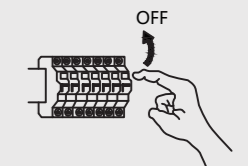

3 Turn on the power.