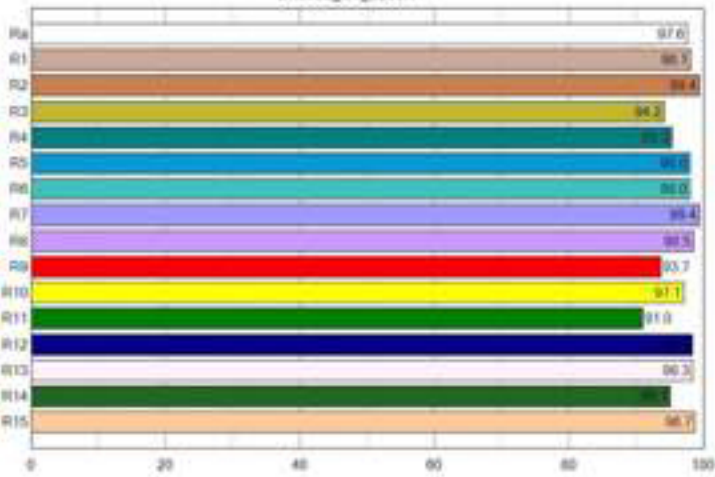

CRI 3200K

Untitled_01_3200K