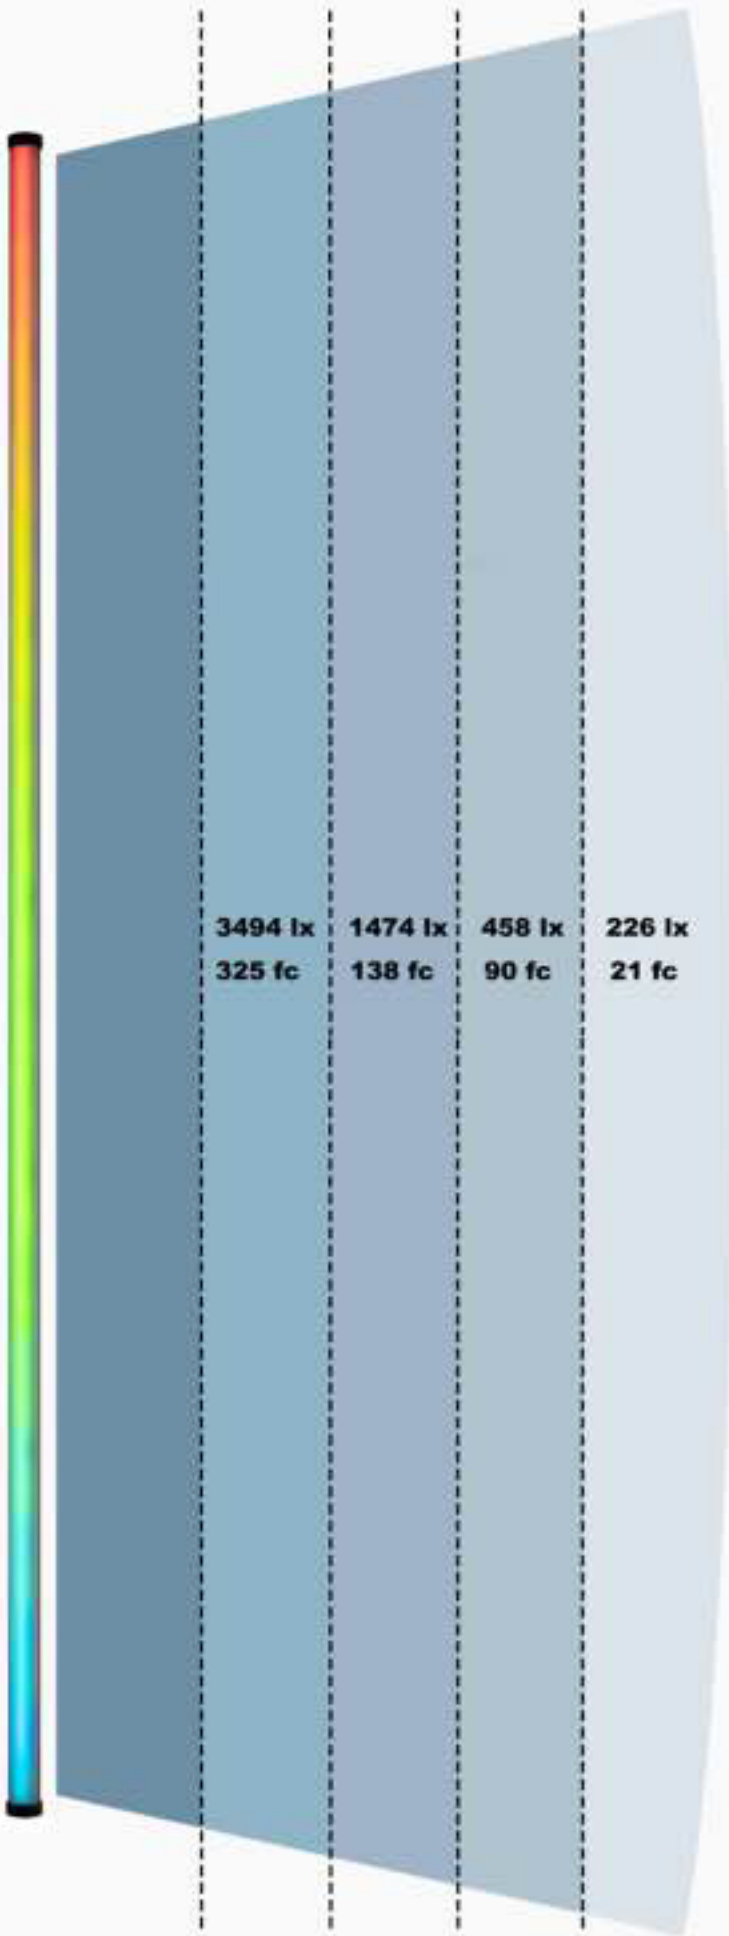

# PRISM PLUS 240

## TUNGSTEN 3200K

Distance (0.5m) (1m) (2m) (3m)

## DAYLIGHT 5600K

Distance (0.5m) (1m) (2m) (3m)

## CRI 3200K

Untitled\_01\_3200K