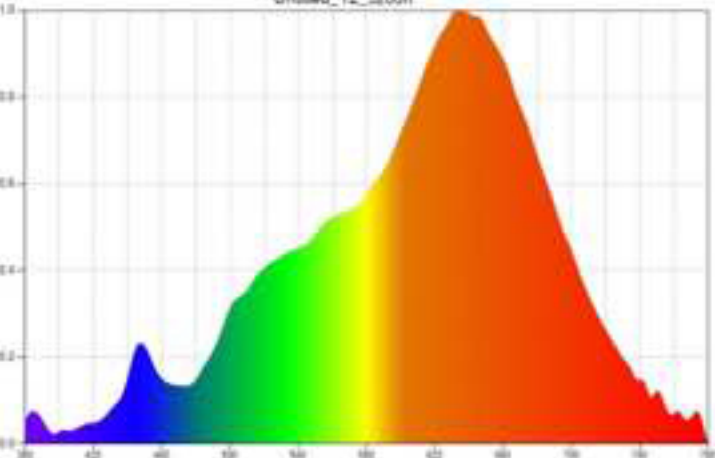

SPECTRUM

Untitled_12_3200K