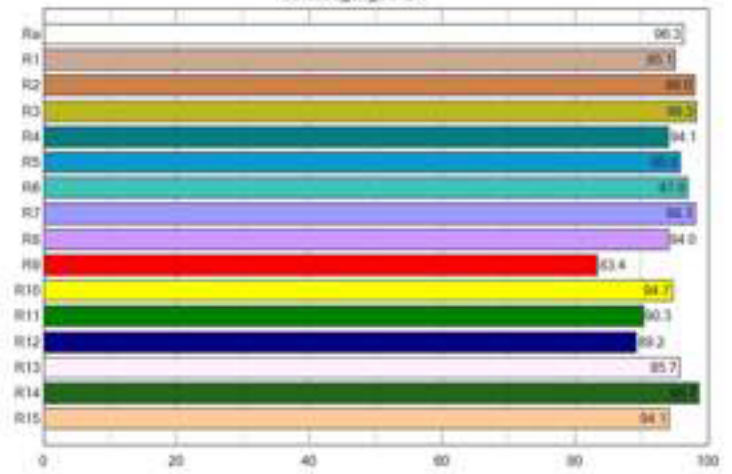

CRI 5600K

Untitled_01_5652K