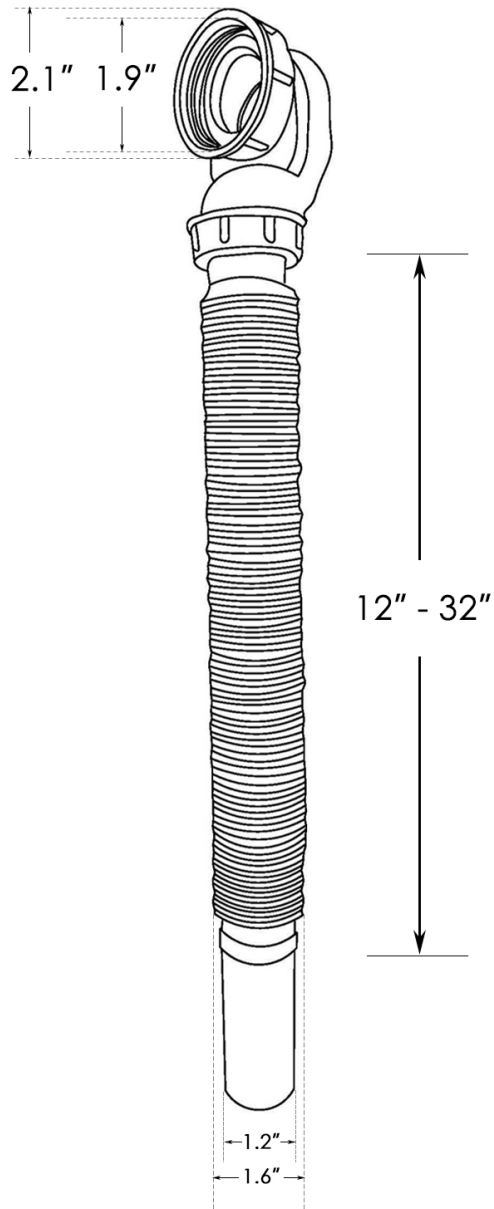

FerdY Drain Specification Sheet

- Pop Up Drain

Pop Up Drain

❑ PVC Drain Assembly (Option 1)

Plastic Drain Pipe

❑ Brass Drain Assembly (Option 2)