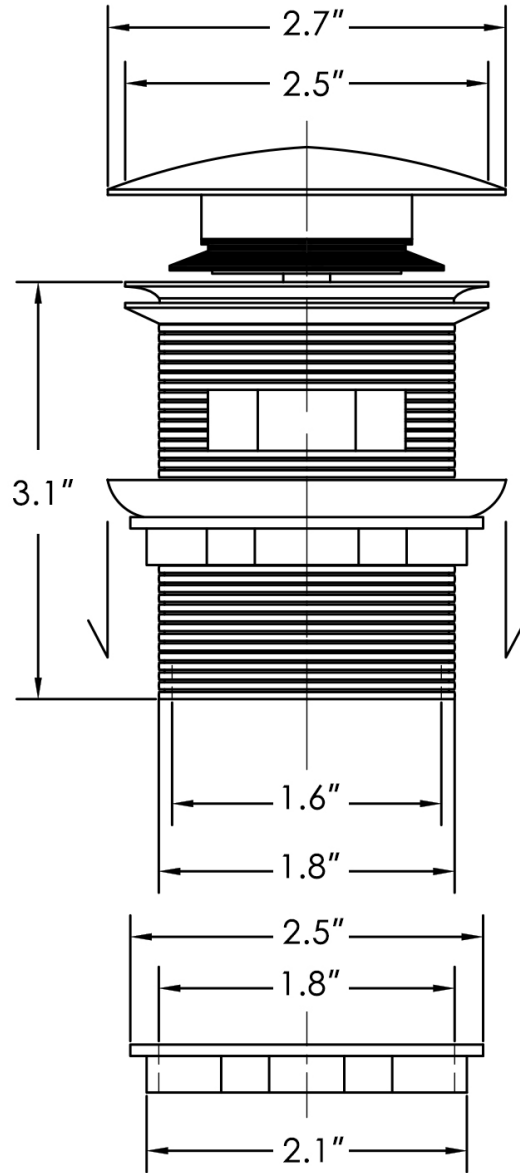

FerdY Drain Specification Sheet

- Pop Up Drain

Pop Up Drain

❑ PVC Drain Assembly (Option 1)

Plastic Drain Pipe

❑ Brass Drain Assembly (Option 2)