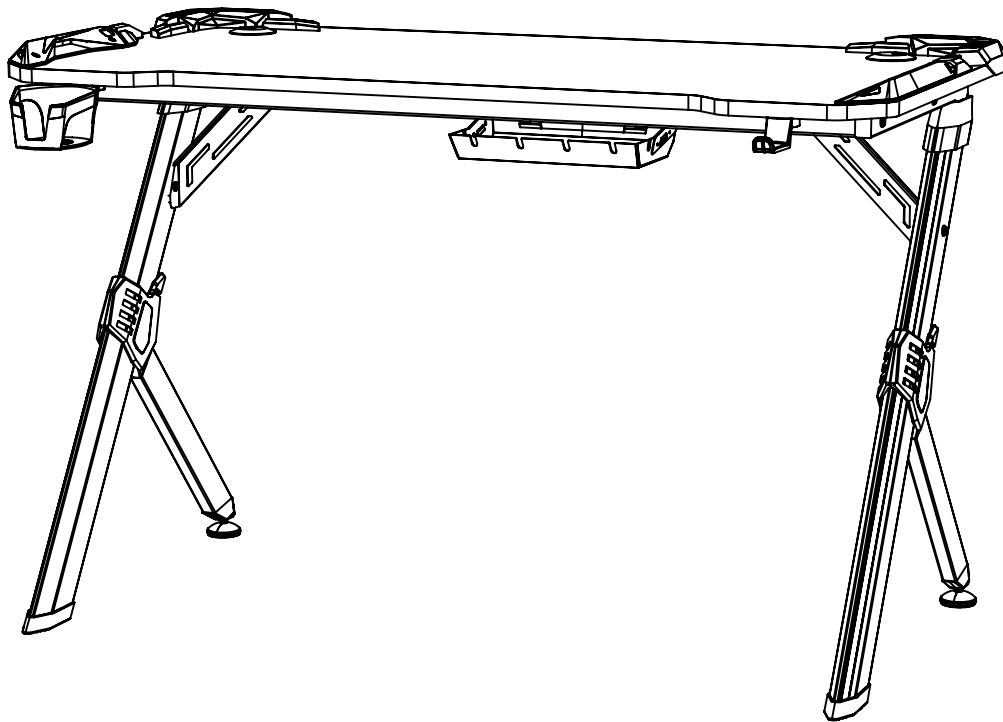

# FM-R Gaming Desk installation manual

①  ×1	②  M4 ×2	③  M6×30 ×6	④  M6×16 ×2	⑤  M6 ×6
⑥  M4×16 ×16	⑦  M4×20 ×6	A  ×1	B  ×2	C  ×1
D  ×2	E  ×1	F  ×2	G  ×1	H  ×2
I  ×1	J  ×1	K  M8 ×2		

1

2

3

4

5

6