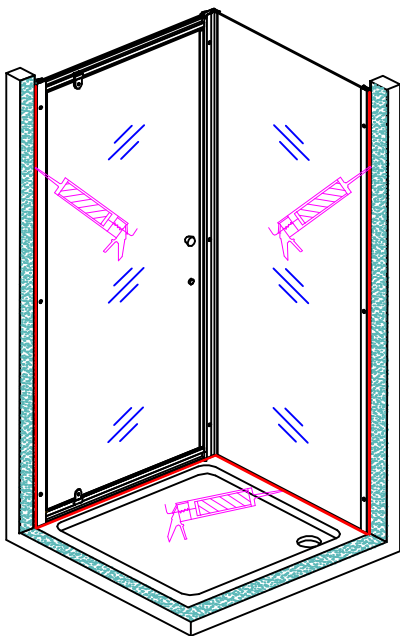

If the QR code is invalid, please search for the title in Youtube

Elegant Pivot Hinge Shower Door (FPD)

FPD Series+Side panel

S01 the hole on here x1	S02 x1	S06 x3	S04 x1	S05 S19 x2	S07 x2	S08 x2
S09 x4	S11 x1	S13 x1	S14 x13	S15 x17	S16 x8	S17 x4
S18 x1	S21 x1	S22 x8	S23 x1	S24 x4	S12 the hole in here x1	S25 x2
S26 x2	S27 x2	S28 x1				

L-10

R-10

L-11

R-11

L-12

R-12

L-13

R-13

L-14

R-14

Elegant Pivot Hinge Shower Enclosure with Side Panel Set:
Please scan the QR code to get the installation video.
If the QR code is invalid, please search for the title in Youtube
Elegant Pivot Hinge Shower Enclosure with Side Panel Set (FPD+SP)