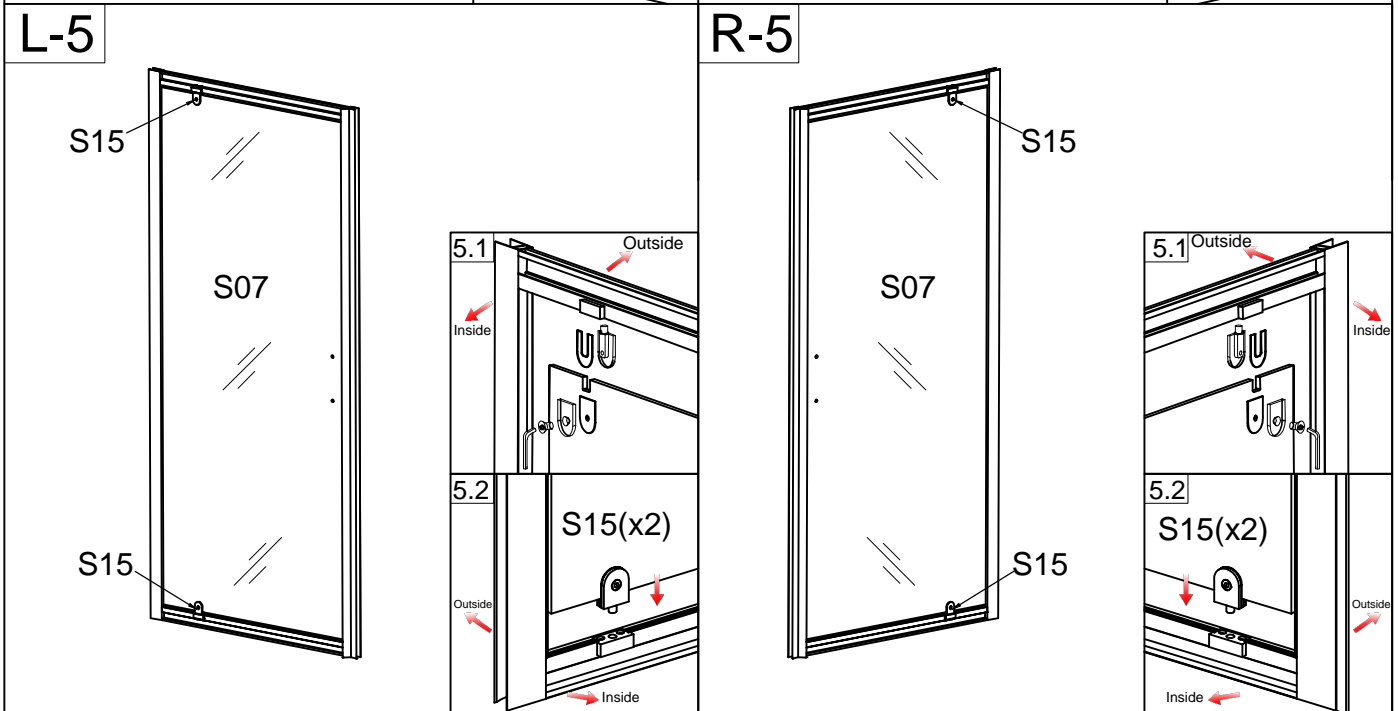

FPD Series

<p>S01 the hole on here</p> <p>x1</p>	<p>S02</p> <p>x1</p>	<p>S03</p> <p>x3</p>	<p>S04</p> <p>x1</p>	<p>S05</p> <p>x2</p>	<p>S16</p> <p>x2</p>	<p>S15</p> <p>x2</p>
<p>S11</p> <p>16 M4 x4</p>	<p>S08</p> <p>x1</p>	<p>S14</p> <p>x1</p>	<p>S09</p> <p>10 ST4 x6</p>	<p>S13</p> <p>x14</p>	<p>S12</p> <p>x8</p>	<p>S18</p> <p>30 ST4 x4</p>
<p>S06</p> <p>x1</p>	<p>S10</p> <p>30 ST4 x8</p>	<p>S17</p> <p>20 ST4 x4</p>	<p>S19 the hole in here</p> <p>x1</p>	<p>S20</p>	<p>S21</p> <p>x2</p>	

L-9

R-9

L-10

R-10

L-11

R-11

Elegant Pivot Hinge Shower Door:

Please scan the QR code to get the installation video.

If the QR code is invalid, please search for the title in Youtube

Elegant Pivot Hinge Shower Door (FPD)

FPD Series+Side panel

S01 the hole on here x1	S02 x1	S06 x3	S04 x1	S05 S19 x2	S07 x2	S08 x2
S09 x4	S11 x1	S13 x1	S14 x13	S15 x17	S16 x8	S17 x4
S18 x1	S21 x1	S22 x8	S23 x1	S24 x4	S12 the hole in here x1	S25 x2
S26 x2	S27 x2	S28 x1				