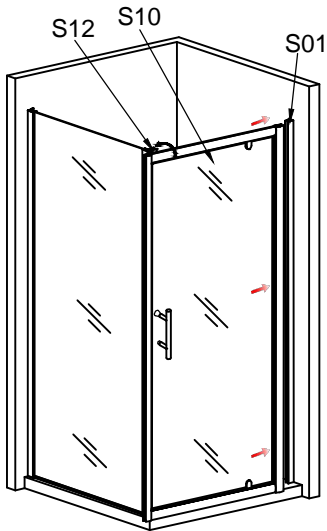

L-9

R-9

L-10

R-10

L-11

R-11