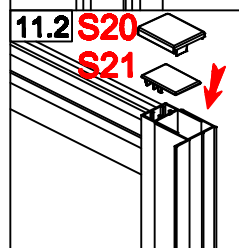

L-9

R-9

L-10

R-10

L-11

R-11

Elegant Pivot Hinge Shower Door:

Please scan the QR code to get the installation video.