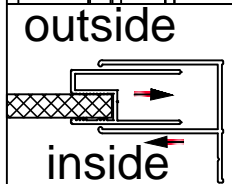

If the QR code is invalid, please search for the title in Youtube

Elegant Pivot Hinge Shower Door (FPD)

FPD Series+Side panel

S01 the hole on here x1	S02 x1	S06 x3	S04 x1	S05 S19 x2	S07 x2	S08 x2
S09 x4	S11 x1	S13 x1	S14 x13	S15 x17	S16 x8	S17 x4
S18 x1	S21 x1	S22 x8	S23 x1	S24 x4	S12 the hole in here x1	S25 x2
S26 x2	S27 x2	S28 x1				

L-3

R-3

L-4

R-4

L-5

R-5

L-9

R-9

L-10

R-10

L-11

R-11

L-12

R-12

L-13

R-13