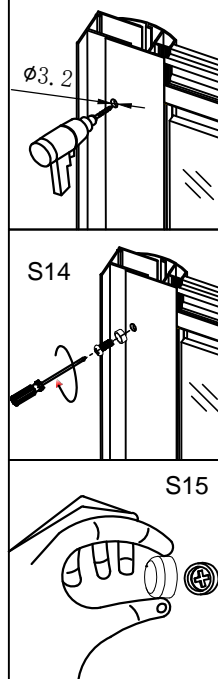

L-9

R-9

L-10

R-10

L-11

R-11