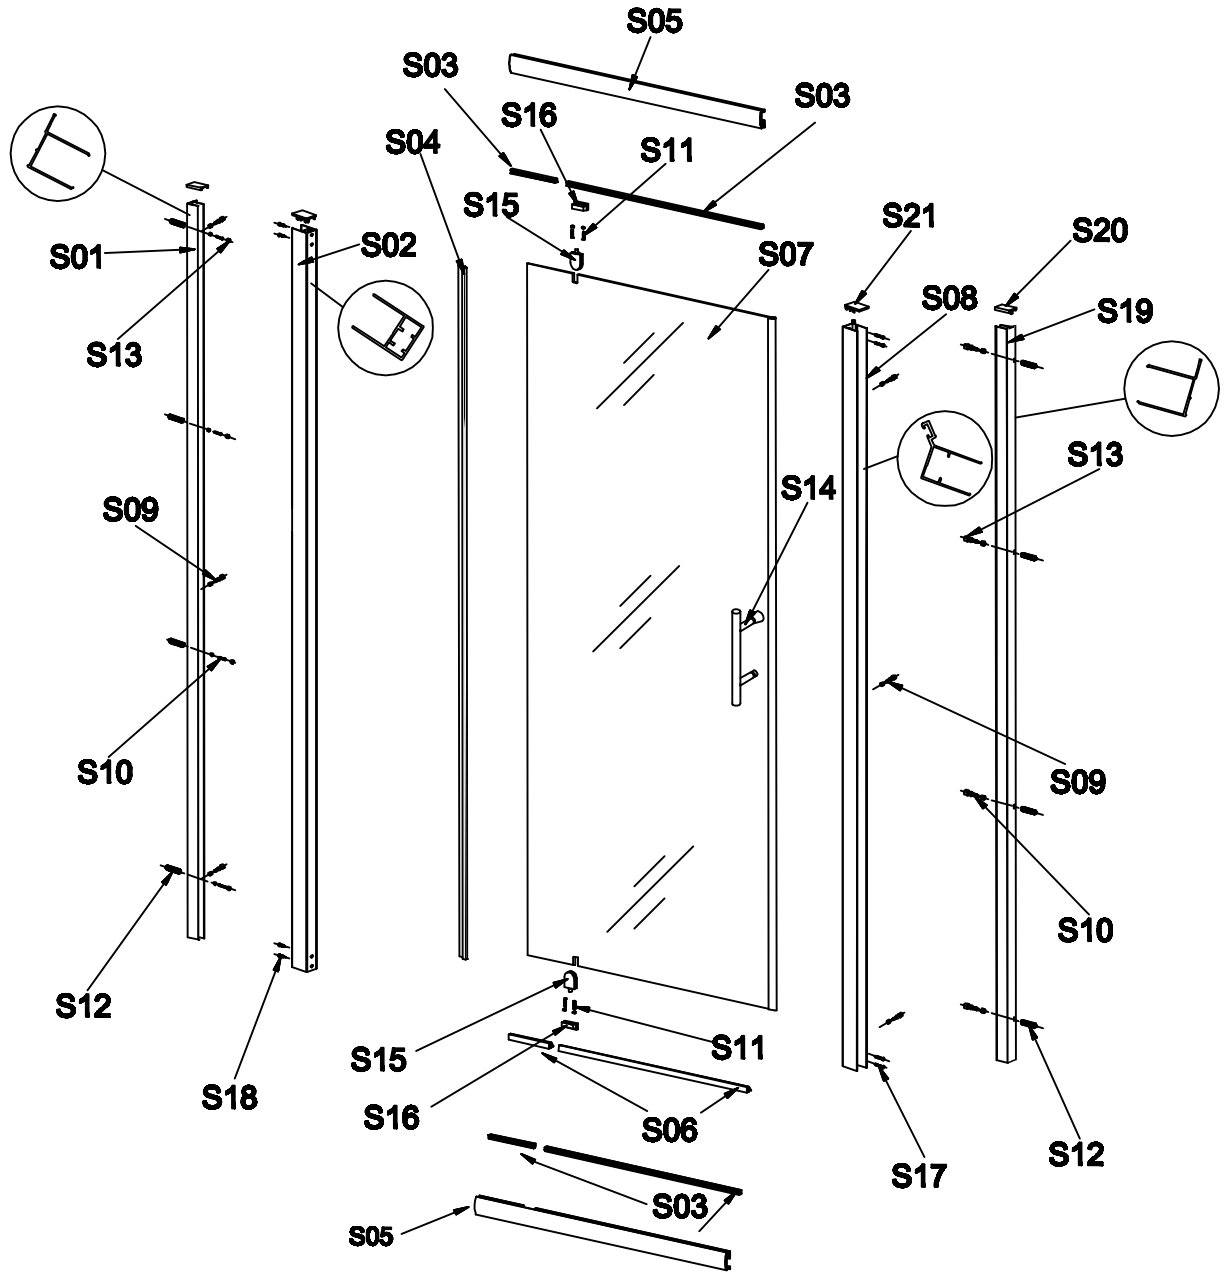

FPD Series

<p>S01 the hole on here</p> <p>x1</p>	<p>S02</p> <p>x1</p>	<p>S03</p> <p>x3</p>	<p>S04</p> <p>x1</p>	<p>S05</p> <p>x2</p>	<p>S16</p> <p>x2</p>	<p>S15</p> <p>x2</p>
<p>S11</p> <p>16 M4 x4</p>	<p>S08</p> <p>x1</p>	<p>S14</p> <p>x1</p>	<p>S09</p> <p>10 ST4 x6</p>	<p>S13</p> <p>x14</p>	<p>S12</p> <p>x8</p>	<p>S18</p> <p>30 ST4 x4</p>
<p>S06</p> <p>x1</p>	<p>S10</p> <p>30 ST4 x8</p>	<p>S17</p> <p>20 ST4 x4</p>	<p>S19 the hole in here</p> <p>x1</p>	<p>S20</p>	<p>S21</p> <p>x2</p>	

L-9

R-9

L-10

R-10

L-11

R-11

Elegant Pivot Hinge Shower Door:

Please scan the QR code to get the installation video.

If the QR code is invalid, please search for the title in Youtube

Elegant Pivot Hinge Shower Door (FPD)

FPD Series+Side panel

S01 the hole on here x1	S02 x1	S06 x3	S04 x1	S05 S19 x2	S07 x2	S08 x2
S09 x4	S11 x1	S13 x1	S14 x13	S15 x17	S16 x8	S17 x4
S18 x1	S21 x1	S22 x8	S23 x1	S24 x4	S12 the hole in here x1	S25 x2
S26 x2	S27 x2	S28 x1				

L-14

R-14

Elegant Pivot Hinge Shower Enclosure with Side Panel Set:
Please scan the QR code to get the installation video.
If the QR code is invalid, please search for the title in Youtube
Elegant Pivot Hinge Shower Enclosure with Side Panel Set (FPD+SP)