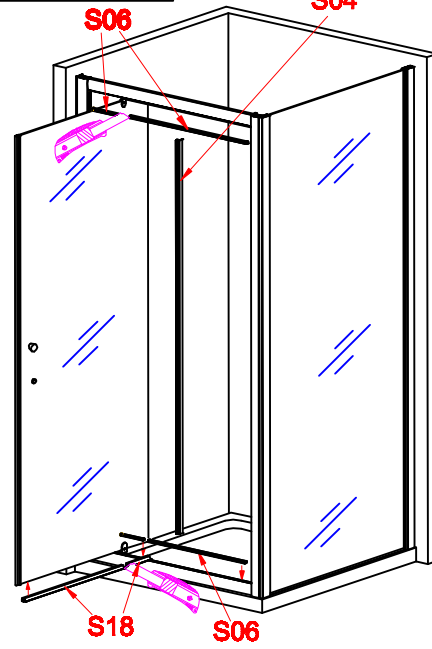

If the QR code is invalid, please search for the title in Youtube

Elegant Pivot Hinge Shower Door (FPD)

FPD Series+Side panel

S01 the hole on here x1	S02 x1	S06 x3	S04 x1	S05 S19 x2	S07 x2	S08 x2
S09 x4	S11 x1	S13 x1	S14 x13	S15 x17	S16 x8	S17 x4
S18 x1	S21 x1	S22 x8	S23 x1	S24 x4	S12 the hole in here x1	S25 x2
S26 x2	S27 x2	S28 x1				

L-10

R-10

L-11

R-11

L-12

R-12

L-13

R-13

L-14

R-14

Elegant Pivot Hinge Shower Enclosure with Side Panel Set:
Please scan the QR code to get the installation video.
If the QR code is invalid, please search for the title in Youtube
Elegant Pivot Hinge Shower Enclosure with Side Panel Set (FPD+SP)