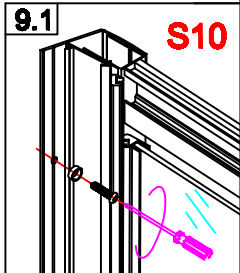

L-9

R-9

L-10

R-10

L-11

R-11