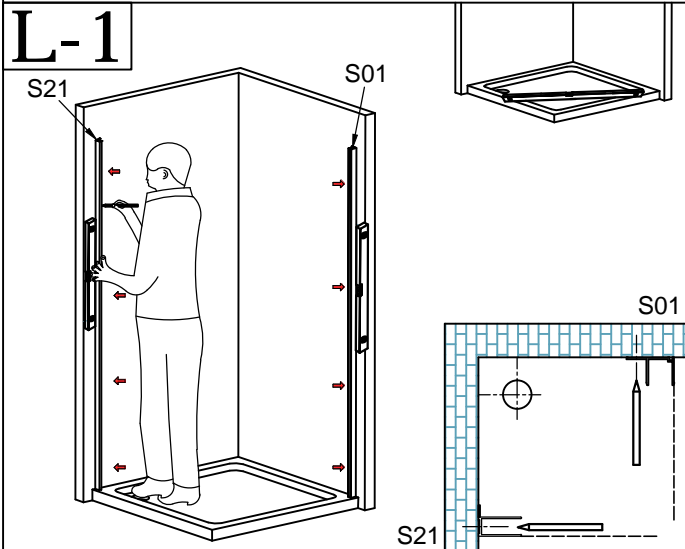

If the QR code is invalid, please search for the title in Youtube

Elegant Pivot Hinge Shower Door (FPD)

FPD Series+Side panel

S01 the hole on here x1	S02 x1	S06 x3	S04 x1	S05 S19 x2	S07 x2	S08 x2
S09 x4	S11 x1	S13 x1	S14 x13	S15 x17	S16 x8	S17 x4
S18 x1	S21 x1	S22 x8	S23 x1	S24 x4	S12 the hole in here x1	S25 x2
S26 x2	S27 x2	S28 x1				