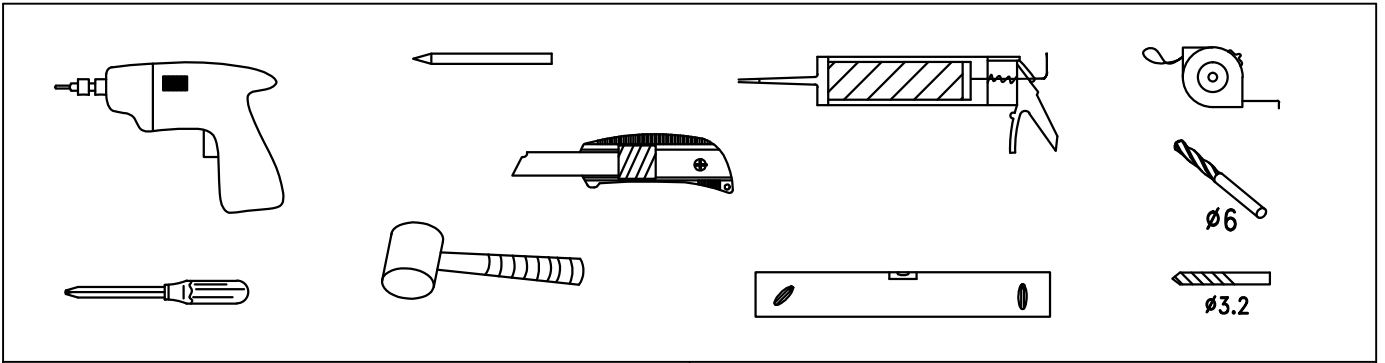

If the QR code is invalid, please search for the title in Youtube

Elegant Pivot Hinge Shower Door (FPD)

FPD Series+Side panel

S01 the hole on here x1	S02 x1	S06 x3	S04 x1	S05 S19 x2	S07 x2	S08 x2
S09 x4	S11 x1	S13 x1	S14 x13	S15 x17	S16 x8	S17 x4
S18 x1	S21 x1	S22 x8	S23 x1	S24 x4	S12 the hole in here x1	S25 x2
S26 x2	S27 x2	S28 x1				