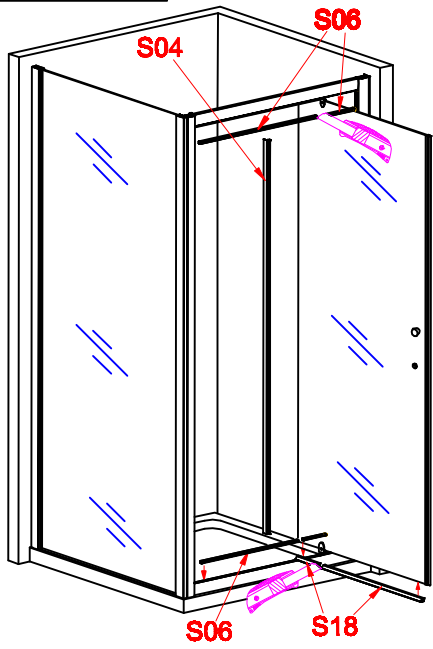

L-10

R-10

L-11

R-11

L-12

R-12

L-13

R-13

L-14

R-14

Elegant Pivot Hinge Shower Enclosure with Side Panel Set:
Please scan the QR code to get the installation video.
If the QR code is invalid, please search for the title in Youtube
Elegant Pivot Hinge Shower Enclosure with Side Panel Set (FPD+SP)