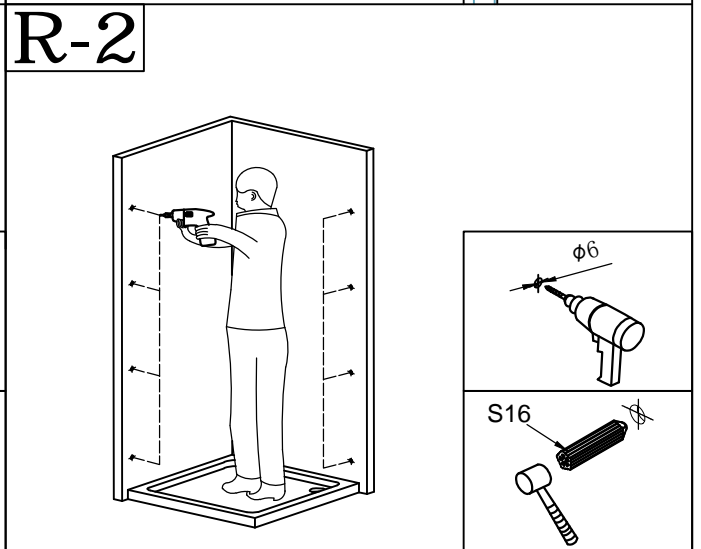

If the QR code is invalid, please search for the title in Youtube

Elegant Pivot Hinge Shower Door (FPD)

FPD Series+Side panel

S01 the hole on here x1	S02 x1	S06 x3	S04 x1	S05 S19 x2	S07 x2	S08 x2
S09 x4	S11 x1	S13 x1	S14 x13	S15 x17	S16 x8	S17 x4
S18 x1	S21 x1	S22 x8	S23 x1	S24 x4	S12 the hole in here x1	S25 x2
S26 x2	S27 x2	S28 x1				