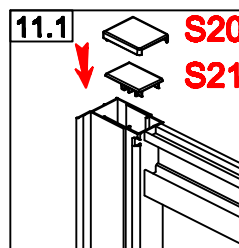

L-9

R-9

L-10

R-10

L-11

R-11