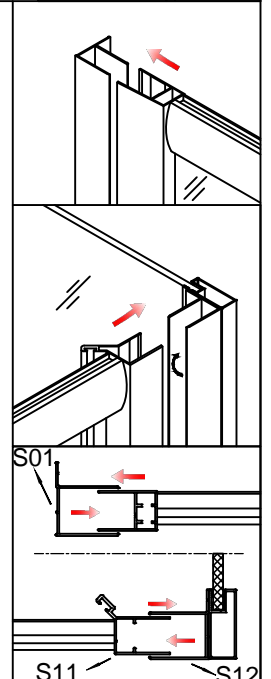

L-9

R-9

L-10

R-10

L-11

R-11