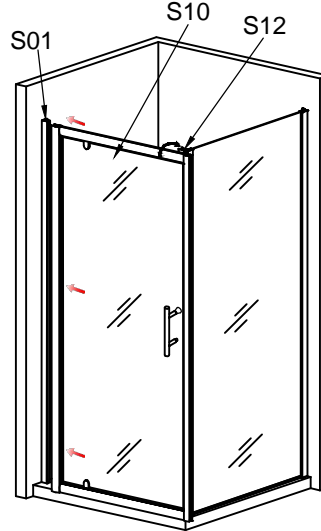

L-9

R-9

L-10

R-10

L-11

R-11