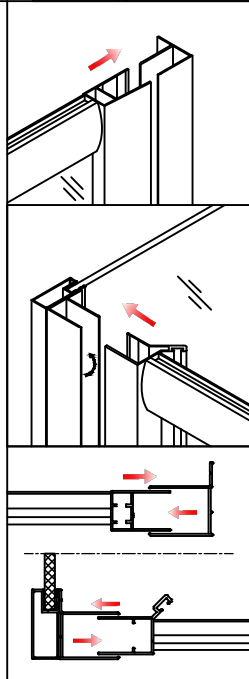

L-9

R-9

L-10

R-10

L-11

R-11