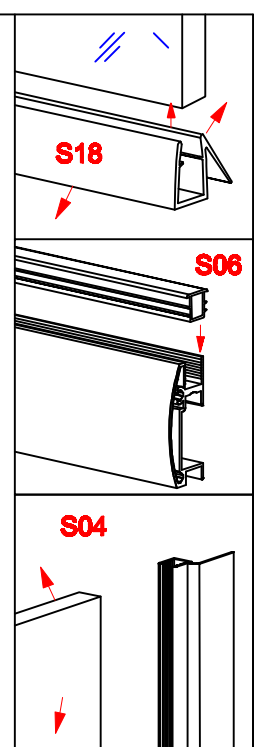

FPD Series

<p>S01 the hole on here</p> <p>x1</p>	<p>S02</p> <p>x1</p>	<p>S03</p> <p>x3</p>	<p>S04</p> <p>x1</p>	<p>S05</p> <p>x2</p>	<p>S16</p> <p>x2</p>	<p>S15</p> <p>x2</p>
<p>S11</p> <p>16 M4 x4</p>	<p>S08</p> <p>x1</p>	<p>S14</p> <p>x1</p>	<p>S09</p> <p>10 ST4 x6</p>	<p>S13</p> <p>x14</p>	<p>S12</p> <p>x8</p>	<p>S18</p> <p>30 ST4 x4</p>
<p>S06</p> <p>x1</p>	<p>S10</p> <p>30 ST4 x8</p>	<p>S17</p> <p>20 ST4 x4</p>	<p>S19 the hole in here</p> <p>x1</p>	<p>S20</p>	<p>S21</p> <p>x2</p>	

If the QR code is invalid, please search for the title in Youtube

Elegant Pivot Hinge Shower Door (FPD)

FPD Series+Side panel

S01 the hole on here x1	S02 x1	S06 x3	S04 x1	S05 S19 x2	S07 x2	S08 x2
S09 x4	S11 x1	S13 x1	S14 x13	S15 x17	S16 x8	S17 x4
S18 x1	S21 x1	S22 x8	S23 x1	S24 x4	S12 the hole in here x1	S25 x2
S26 x2	S27 x2	S28 x1				

L-10

R-10

L-11

R-11

L-12

R-12

L-13

R-13

L-14

R-14

Elegant Pivot Hinge Shower Enclosure with Side Panel Set:
Please scan the QR code to get the installation video.
If the QR code is invalid, please search for the title in Youtube
Elegant Pivot Hinge Shower Enclosure with Side Panel Set (FPD+SP)