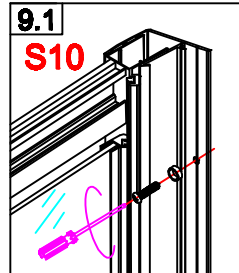

L-9

R-9

L-10

R-10

L-11

R-11