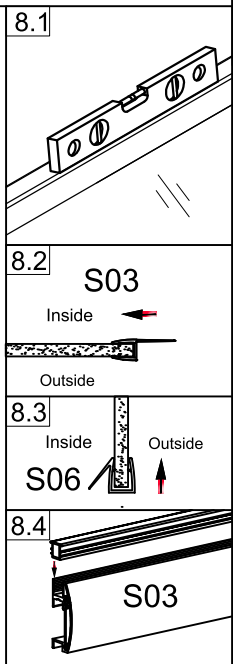

FPD Series

<p>S01 the hole on here</p> <p>x1</p>	<p>S02</p> <p>x1</p>	<p>S03</p> <p>x3</p>	<p>S04</p> <p>x1</p>	<p>S05</p> <p>x2</p>	<p>S16</p> <p>x2</p>	<p>S15</p> <p>x2</p>
<p>S11</p> <p>16 M4 x4</p>	<p>S08</p> <p>x1</p>	<p>S14</p> <p>x1</p>	<p>S09</p> <p>10 ST4 x6</p>	<p>S13</p> <p>x14</p>	<p>S12</p> <p>x8</p>	<p>S18</p> <p>30 ST4 x4</p>
<p>S06</p> <p>x1</p>	<p>S10</p> <p>30 ST4 x8</p>	<p>S17</p> <p>20 ST4 x4</p>	<p>S19 the hole in here</p> <p>x1</p>	<p>S20</p>	<p>S21</p> <p>x2</p>	

L-9

R-9

L-10

R-10

L-11

R-11

Elegant Pivot Hinge Shower Door:

Please scan the QR code to get the installation video.

If the QR code is invalid, please search for the title in Youtube

Elegant Pivot Hinge Shower Door (FPD)

FPD Series+Side panel

S01 the hole on here x1	S02 x1	S06 x3	S04 x1	S05 S19 x2	S07 x2	S08 x2
S09 x4	S11 x1	S13 x1	S14 x13	S15 x17	S16 x8	S17 x4
S18 x1	S21 x1	S22 x8	S23 x1	S24 x4	S12 the hole in here x1	S25 x2
S26 x2	S27 x2	S28 x1				