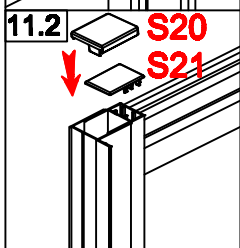

L-9

R-9

L-10

R-10

L-11

R-11