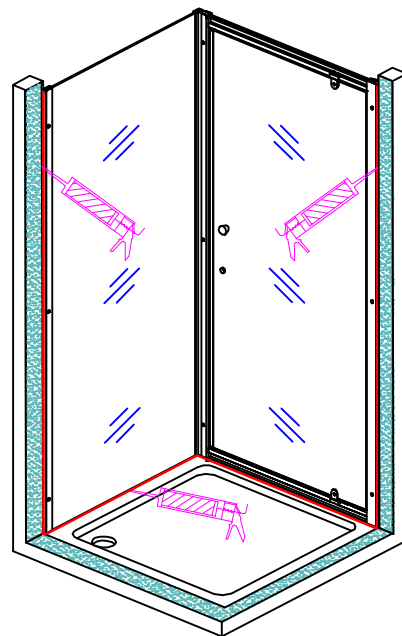

If the QR code is invalid, please search for the title in Youtube

Elegant Pivot Hinge Shower Door (FPD)

FPD Series+Side panel

S01 the hole on here x1	S02 x1	S06 x3	S04 x1	S05 S19 x2	S07 x2	S08 x2
S09 x4	S11 x1	S13 x1	S14 x13	S15 x17	S16 x8	S17 x4
S18 x1	S21 x1	S22 x8	S23 x1	S24 x4	S12 the hole in here x1	S25 x2
S26 x2	S27 x2	S28 x1				

L-10

R-10

L-11

R-11

L-12

R-12

L-13

R-13

L-14

R-14

Elegant Pivot Hinge Shower Enclosure with Side Panel Set:
Please scan the QR code to get the installation video.
If the QR code is invalid, please search for the title in Youtube
Elegant Pivot Hinge Shower Enclosure with Side Panel Set (FPD+SP)