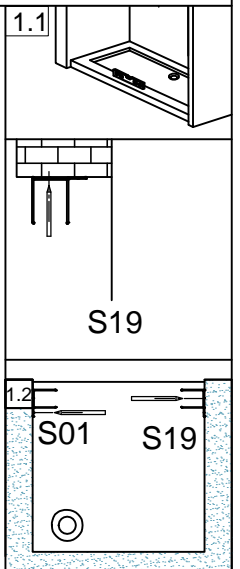

FPD Series

<p>S01 the hole on here</p> <p>x1</p>	<p>S02</p> <p>x1</p>	<p>S03</p> <p>x3</p>	<p>S04</p> <p>x1</p>	<p>S05</p> <p>x2</p>	<p>S16</p> <p>x2</p>	<p>S15</p> <p>x2</p>
<p>S11</p> <p>16 M4 x4</p>	<p>S08</p> <p>x1</p>	<p>S14</p> <p>x1</p>	<p>S09</p> <p>10 ST4 x6</p>	<p>S13</p> <p>x14</p>	<p>S12</p> <p>x8</p>	<p>S18</p> <p>30 ST4 x4</p>
<p>S06</p> <p>x1</p>	<p>S10</p> <p>30 ST4 x8</p>	<p>S17</p> <p>20 ST4 x4</p>	<p>S19 the hole in here</p> <p>x1</p>	<p>S20</p>	<p>S21</p> <p>x2</p>	

L-9

R-9

L-10

R-10

L-11

R-11

Elegant Pivot Hinge Shower Door:

Please scan the QR code to get the installation video.

If the QR code is invalid, please search for the title in Youtube

Elegant Pivot Hinge Shower Door (FPD)

FPD Series+Side panel

S01 the hole on here x1	S02 x1	S06 x3	S04 x1	S05 S19 x2	S07 x2	S08 x2
S09 x4	S11 x1	S13 x1	S14 x13	S15 x17	S16 x8	S17 x4
S18 x1	S21 x1	S22 x8	S23 x1	S24 x4	S12 the hole in here x1	S25 x2
S26 x2	S27 x2	S28 x1				