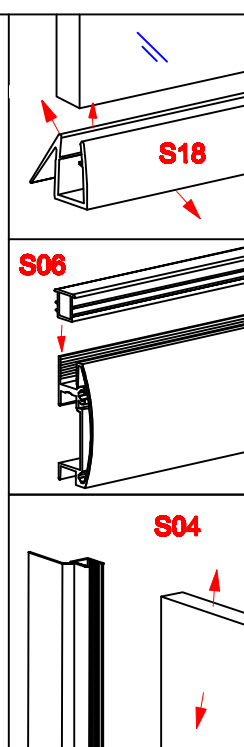

FPD Series

<p>S01 the hole on here</p> <p>x1</p>	<p>S02</p> <p>x1</p>	<p>S03</p> <p>x3</p>	<p>S04</p> <p>x1</p>	<p>S05</p> <p>x2</p>	<p>S16</p> <p>x2</p>	<p>S15</p> <p>x2</p>
<p>S11</p> <p>16 M4 x4</p>	<p>S08</p> <p>x1</p>	<p>S14</p> <p>x1</p>	<p>S09</p> <p>10 ST4 x6</p>	<p>S13</p> <p>x14</p>	<p>S12</p> <p>x8</p>	<p>S18</p> <p>30 ST4 x4</p>
<p>S06</p> <p>x1</p>	<p>S10</p> <p>30 ST4 x8</p>	<p>S17</p> <p>20 ST4 x4</p>	<p>S19 the hole in here</p> <p>x1</p>	<p>S20</p>	<p>S21</p> <p>x2</p>	

If the QR code is invalid, please search for the title in Youtube

Elegant Pivot Hinge Shower Door (FPD)

FPD Series+Side panel

S01 the hole on here x1	S02 x1	S06 x3	S04 x1	S05 S19 x2	S07 x2	S08 x2
S09 x4	S11 x1	S13 x1	S14 x13	S15 x17	S16 x8	S17 x4
S18 x1	S21 x1	S22 x8	S23 x1	S24 x4	S12 the hole in here x1	S25 x2
S26 x2	S27 x2	S28 x1				

L-10

R-10

L-11

R-11

L-12

R-12

L-13

R-13

L-14

R-14

Elegant Pivot Hinge Shower Enclosure with Side Panel Set:
Please scan the QR code to get the installation video.
If the QR code is invalid, please search for the title in Youtube
Elegant Pivot Hinge Shower Enclosure with Side Panel Set (FPD+SP)