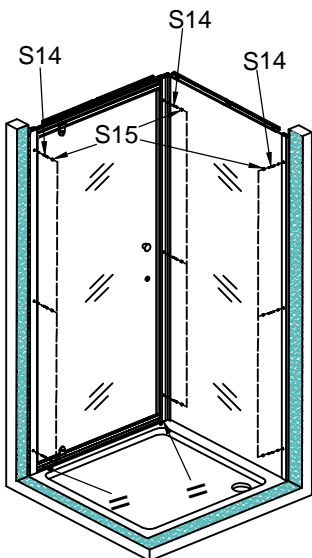

L-9

R-9

L-10

R-10

L-11

R-11