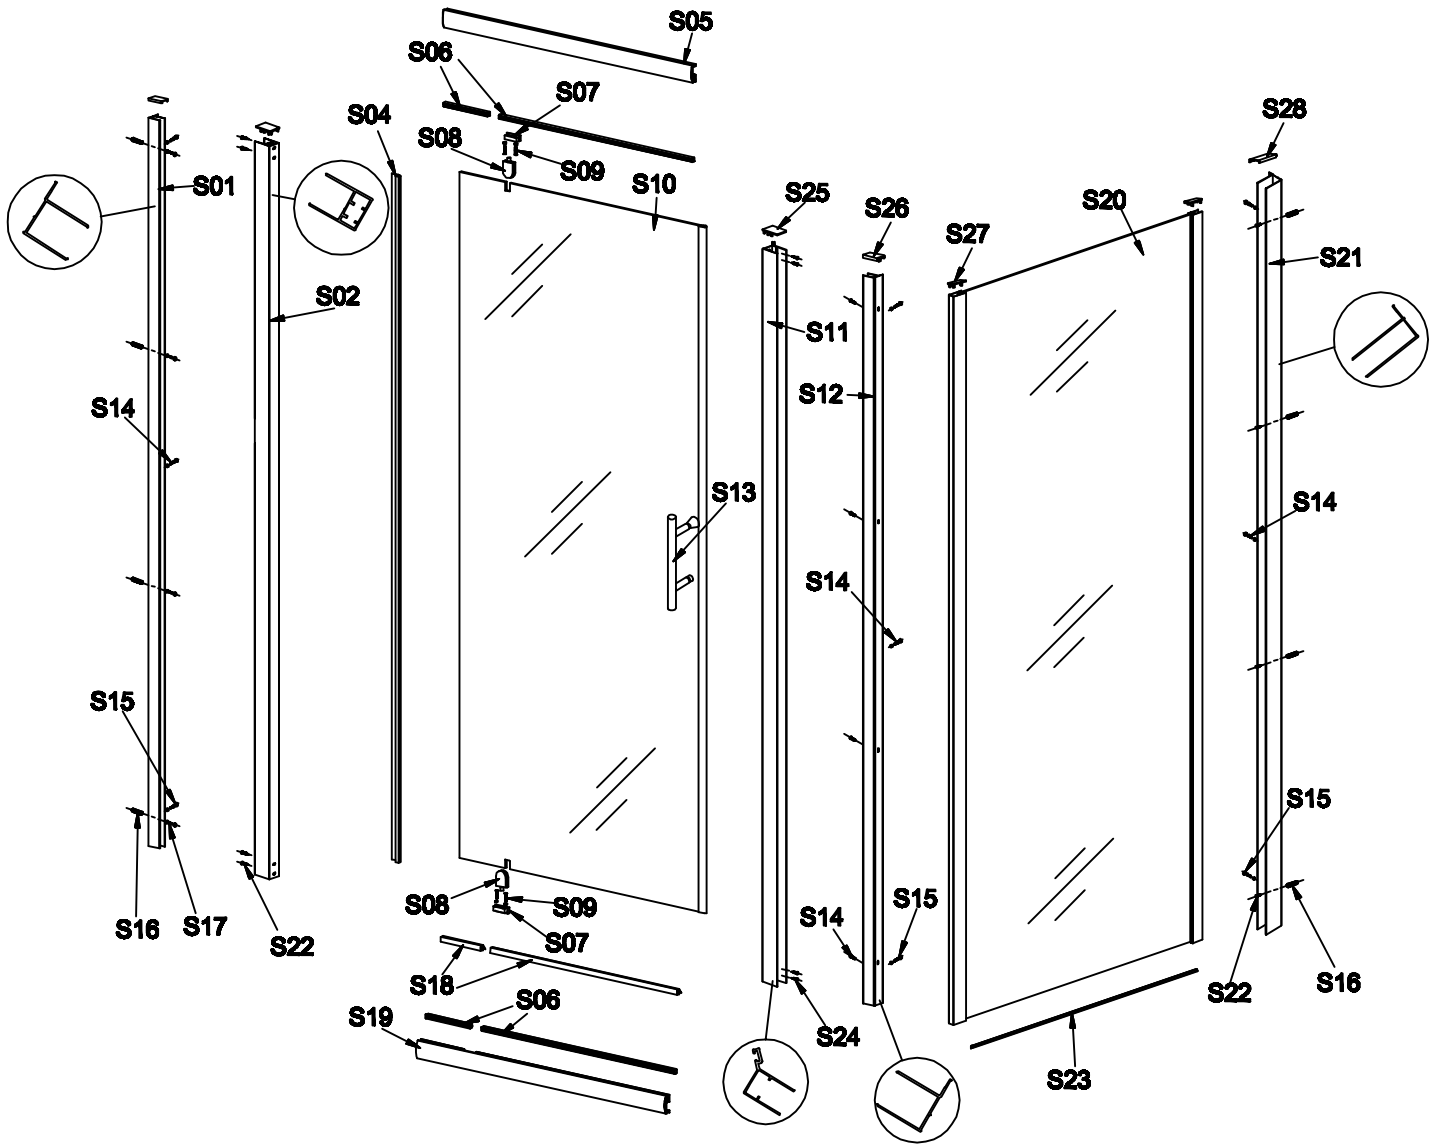

L-9

R-9

L-10

R-10

L-11

R-11

Elegant Pivot Hinge Shower Door:

Please scan the QR code to get the installation video.

If the QR code is invalid, please search for the title in Youtube

Elegant Pivot Hinge Shower Door (FPD)

FPD Series+Side panel

S01 the hole on here x1	S02 x1	S06 x3	S04 x1	S05 S19 x2	S07 x2	S08 x2
S09 x4	S11 x1	S13 x1	S14 x13	S15 x17	S16 x8	S17 x4
S18 x1	S21 x1	S22 x8	S23 x1	S24 x4	S12 the hole in here x1	S25 x2
S26 x2	S27 x2	S28 x1				