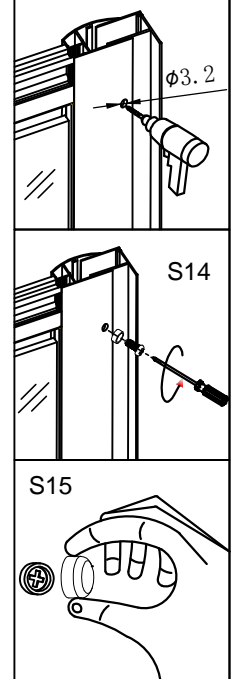

L-10

R-10

L-11

R-11

L-12

R-12

L-13

R-13

L-14

R-14

Elegant Pivot Hinge Shower Enclosure with Side Panel Set:
Please scan the QR code to get the installation video.
If the QR code is invalid, please search for the title in Youtube
Elegant Pivot Hinge Shower Enclosure with Side Panel Set (FPD+SP)