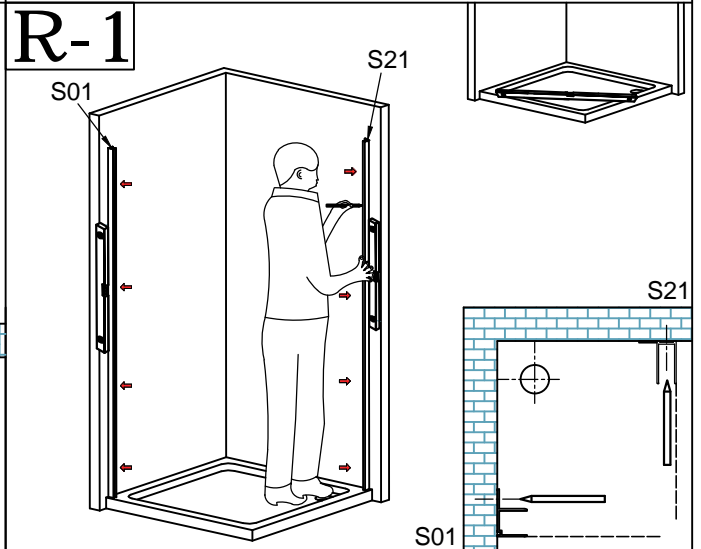

If the QR code is invalid, please search for the title in Youtube

Elegant Pivot Hinge Shower Door (FPD)

FPD Series+Side panel

S01 the hole on here x1	S02 x1	S06 x3	S04 x1	S05 S19 x2	S07 x2	S08 x2
S09 x4	S11 x1	S13 x1	S14 x13	S15 x17	S16 x8	S17 x4
S18 x1	S21 x1	S22 x8	S23 x1	S24 x4	S12 the hole in here x1	S25 x2
S26 x2	S27 x2	S28 x1				