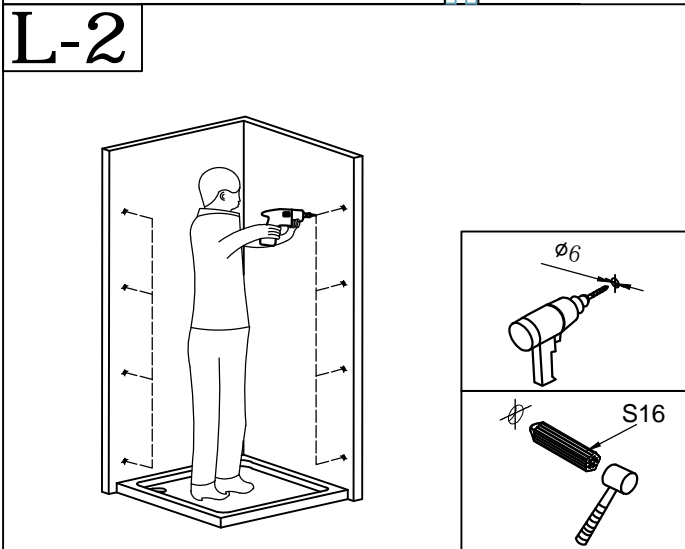

If the QR code is invalid, please search for the title in Youtube

Elegant Pivot Hinge Shower Door (FPD)

FPD Series+Side panel

S01 the hole on here x1	S02 x1	S06 x3	S04 x1	S05 S19 x2	S07 x2	S08 x2
S09 x4	S11 x1	S13 x1	S14 x13	S15 x17	S16 x8	S17 x4
S18 x1	S21 x1	S22 x8	S23 x1	S24 x4	S12 the hole in here x1	S25 x2
S26 x2	S27 x2	S28 x1				