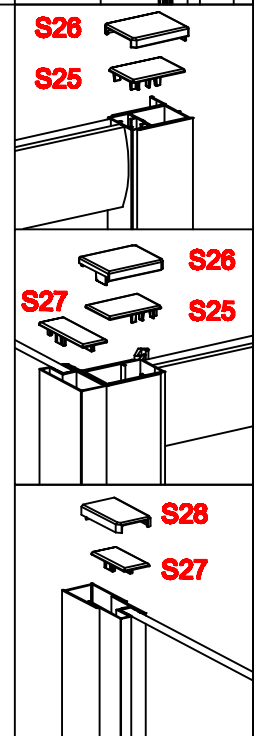

If the QR code is invalid, please search for the title in Youtube

Elegant Pivot Hinge Shower Door (FPD)

FPD Series+Side panel

S01 the hole on here x1	S02 x1	S06 x3	S04 x1	S05 S19 x2	S07 x2	S08 x2
S09 x4	S11 x1	S13 x1	S14 x13	S15 x17	S16 x8	S17 x4
S18 x1	S21 x1	S22 x8	S23 x1	S24 x4	S12 the hole in here x1	S25 x2
S26 x2	S27 x2	S28 x1				

L-3

R-3

L-4

R-4

L-5

R-5

L-9

R-9

L-10

R-10

L-11

R-11

L-12

R-12

L-13

R-13

L-14

R-14

Elegant Pivot Hinge Shower Enclosure with Side Panel Set:
Please scan the QR code to get the installation video.
If the QR code is invalid, please search for the title in Youtube
Elegant Pivot Hinge Shower Enclosure with Side Panel Set (FPD+SP)