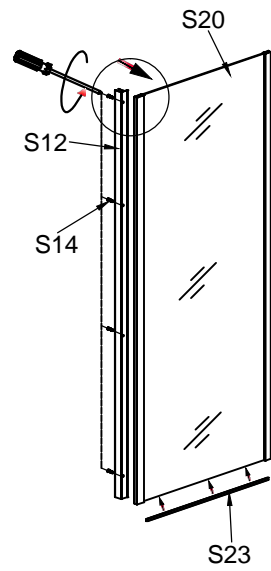

If the QR code is invalid, please search for the title in Youtube

Elegant Pivot Hinge Shower Door (FPD)

FPD Series+Side panel

S01 the hole on here x1	S02 x1	S06 x3	S04 x1	S05 S19 x2	S07 x2	S08 x2
S09 x4	S11 x1	S13 x1	S14 x13	S15 x17	S16 x8	S17 x4
S18 x1	S21 x1	S22 x8	S23 x1	S24 x4	S12 the hole in here x1	S25 x2
S26 x2	S27 x2	S28 x1				

L-3

R-3

L-4

R-4

L-5

R-5

L-9

R-9