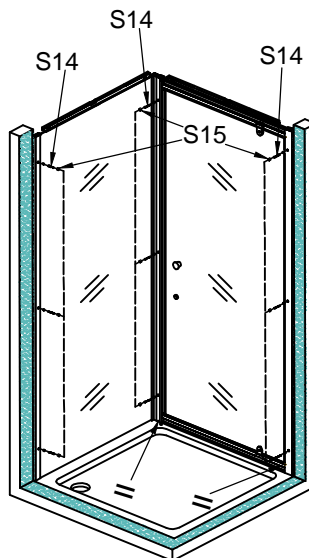

L-10

R-10

L-11

R-11

L-12

R-12

L-13

R-13

L-14

R-14

Elegant Pivot Hinge Shower Enclosure with Side Panel Set:
Please scan the QR code to get the installation video.
If the QR code is invalid, please search for the title in Youtube
Elegant Pivot Hinge Shower Enclosure with Side Panel Set (FPD+SP)