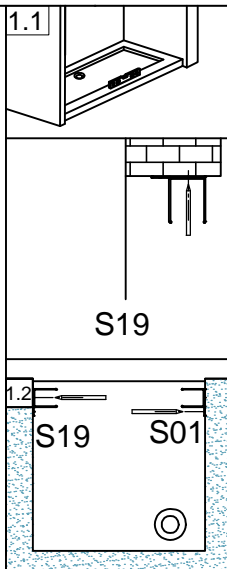

FPD Series

<p>S01 the hole on here</p> <p>x1</p>	<p>S02</p> <p>x1</p>	<p>S03</p> <p>x3</p>	<p>S04</p> <p>x1</p>	<p>S05</p> <p>x2</p>	<p>S16</p> <p>x2</p>	<p>S15</p> <p>x2</p>
<p>S11</p> <p>16 M4 x4</p>	<p>S08</p> <p>x1</p>	<p>S14</p> <p>x1</p>	<p>S09</p> <p>10 ST4 x6</p>	<p>S13</p> <p>x14</p>	<p>S12</p> <p>x8</p>	<p>S18</p> <p>30 ST4 x4</p>
<p>S06</p> <p>x1</p>	<p>S10</p> <p>30 ST4 x8</p>	<p>S17</p> <p>20 ST4 x4</p>	<p>S19 the hole in here</p> <p>x1</p>	<p>S20</p>	<p>S21</p> <p>x2</p>	

L-9

R-9

L-10

R-10

L-11

R-11

Elegant Pivot Hinge Shower Door:

Please scan the QR code to get the installation video.

If the QR code is invalid, please search for the title in Youtube

Elegant Pivot Hinge Shower Door (FPD)

FPD Series+Side panel

S01 the hole on here x1	S02 x1	S06 x3	S04 x1	S05 S19 x2	S07 x2	S08 x2
S09 x4	S11 x1	S13 x1	S14 x13	S15 x17	S16 x8	S17 x4
S18 x1	S21 x1	S22 x8	S23 x1	S24 x4	S12 the hole in here x1	S25 x2
S26 x2	S27 x2	S28 x1				