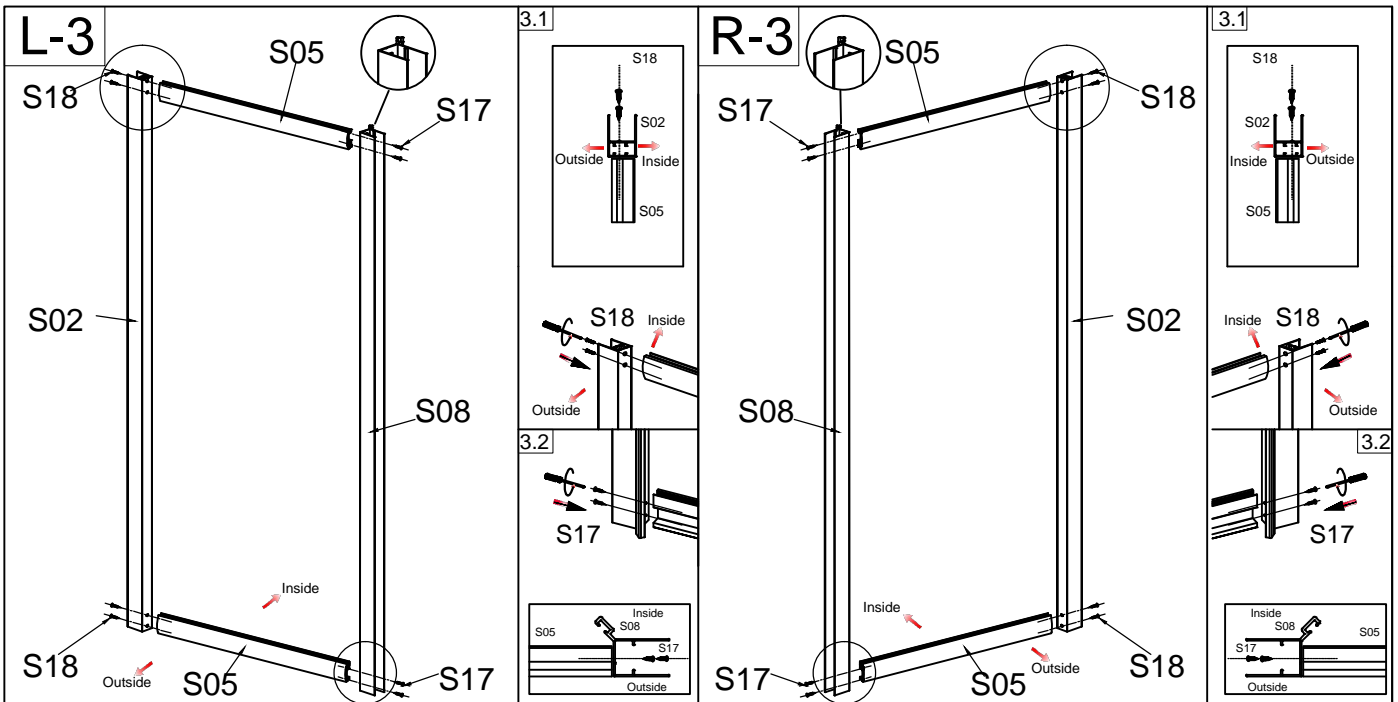

FPD Series

<p>S01 the hole on here</p> <p>x1</p>	<p>S02</p> <p>x1</p>	<p>S03</p> <p>x3</p>	<p>S04</p> <p>x1</p>	<p>S05</p> <p>x2</p>	<p>S16</p> <p>x2</p>	<p>S15</p> <p>x2</p>
<p>S11</p> <p>16 M4 x4</p>	<p>S08</p> <p>x1</p>	<p>S14</p> <p>x1</p>	<p>S09</p> <p>10 ST4 x6</p>	<p>S13</p> <p>x14</p>	<p>S12</p> <p>x8</p>	<p>S18</p> <p>30 ST4 x4</p>
<p>S06</p> <p>x1</p>	<p>S10</p> <p>30 ST4 x8</p>	<p>S17</p> <p>20 ST4 x4</p>	<p>S19 the hole in here</p> <p>x1</p>	<p>S20</p>	<p>S21</p> <p>x2</p>	

L-9

R-9

L-10

R-10

L-11

R-11

Elegant Pivot Hinge Shower Door:

Please scan the QR code to get the installation video.

If the QR code is invalid, please search for the title in Youtube

Elegant Pivot Hinge Shower Door (FPD)

FPD Series+Side panel

S01 the hole on here x1	S02 x1	S06 x3	S04 x1	S05 S19 x2	S07 x2	S08 x2
S09 x4	S11 x1	S13 x1	S14 x13	S15 x17	S16 x8	S17 x4
S18 x1	S21 x1	S22 x8	S23 x1	S24 x4	S12 the hole in here x1	S25 x2
S26 x2	S27 x2	S28 x1				

L-14

R-14

Elegant Pivot Hinge Shower Enclosure with Side Panel Set:
Please scan the QR code to get the installation video.
If the QR code is invalid, please search for the title in Youtube
Elegant Pivot Hinge Shower Enclosure with Side Panel Set (FPD+SP)