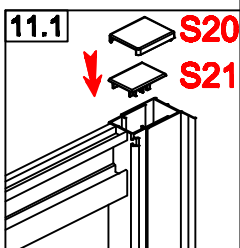

FPD Series

<p>S01 the hole on here</p> <p>x1</p>	<p>S02</p> <p>x1</p>	<p>S03</p> <p>x3</p>	<p>S04</p> <p>x1</p>	<p>S05</p> <p>x2</p>	<p>S16</p> <p>x2</p>	<p>S15</p> <p>x2</p>
<p>S11</p> <p>16 M4 x4</p>	<p>S08</p> <p>x1</p>	<p>S14</p> <p>x1</p>	<p>S09</p> <p>10 ST4 x6</p>	<p>S13</p> <p>x14</p>	<p>S12</p> <p>x8</p>	<p>S18</p> <p>30 ST4 x4</p>
<p>S06</p> <p>x1</p>	<p>S10</p> <p>30 ST4 x8</p>	<p>S17</p> <p>20 ST4 x4</p>	<p>S19 the hole in here</p> <p>x1</p>	<p>S20</p>	<p>S21</p> <p>x2</p>	

L-9

R-9

L-10

R-10

L-11

R-11

Elegant Pivot Hinge Shower Door:

Please scan the QR code to get the installation video.

If the QR code is invalid, please search for the title in Youtube

Elegant Pivot Hinge Shower Door (FPD)

FPD Series+Side panel

S01 the hole on here x1	S02 x1	S06 x3	S04 x1	S05 S19 x2	S07 x2	S08 x2
S09 x4	S11 x1	S13 x1	S14 x13	S15 x17	S16 x8	S17 x4
S18 x1	S21 x1	S22 x8	S23 x1	S24 x4	S12 the hole in here x1	S25 x2
S26 x2	S27 x2	S28 x1				