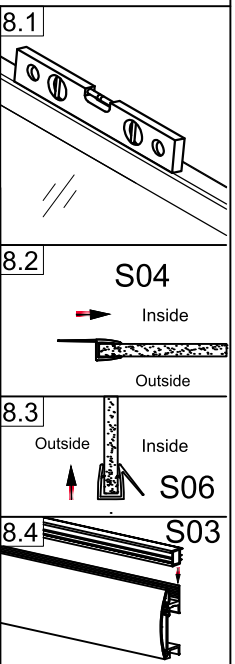

FPD Series

<p>S01 the hole on here</p> <p>x1</p>	<p>S02</p> <p>x1</p>	<p>S03</p> <p>x3</p>	<p>S04</p> <p>x1</p>	<p>S05</p> <p>x2</p>	<p>S16</p> <p>x2</p>	<p>S15</p> <p>x2</p>
<p>S11</p> <p>16 M4 x4</p>	<p>S08</p> <p>x1</p>	<p>S14</p> <p>x1</p>	<p>S09</p> <p>10 ST4 x6</p>	<p>S13</p> <p>x14</p>	<p>S12</p> <p>x8</p>	<p>S18</p> <p>30 ST4 x4</p>
<p>S06</p> <p>x1</p>	<p>S10</p> <p>30 ST4 x8</p>	<p>S17</p> <p>20 ST4 x4</p>	<p>S19 the hole in here</p> <p>x1</p>	<p>S20</p>	<p>S21</p> <p>x2</p>	

L-9

R-9

L-10

R-10

L-11

R-11

Elegant Pivot Hinge Shower Door:

Please scan the QR code to get the installation video.

If the QR code is invalid, please search for the title in Youtube

Elegant Pivot Hinge Shower Door (FPD)

FPD Series+Side panel

S01 the hole on here x1	S02 x1	S06 x3	S04 x1	S05 S19 x2	S07 x2	S08 x2
S09 x4	S11 x1	S13 x1	S14 x13	S15 x17	S16 x8	S17 x4
S18 x1	S21 x1	S22 x8	S23 x1	S24 x4	S12 the hole in here x1	S25 x2
S26 x2	S27 x2	S28 x1				