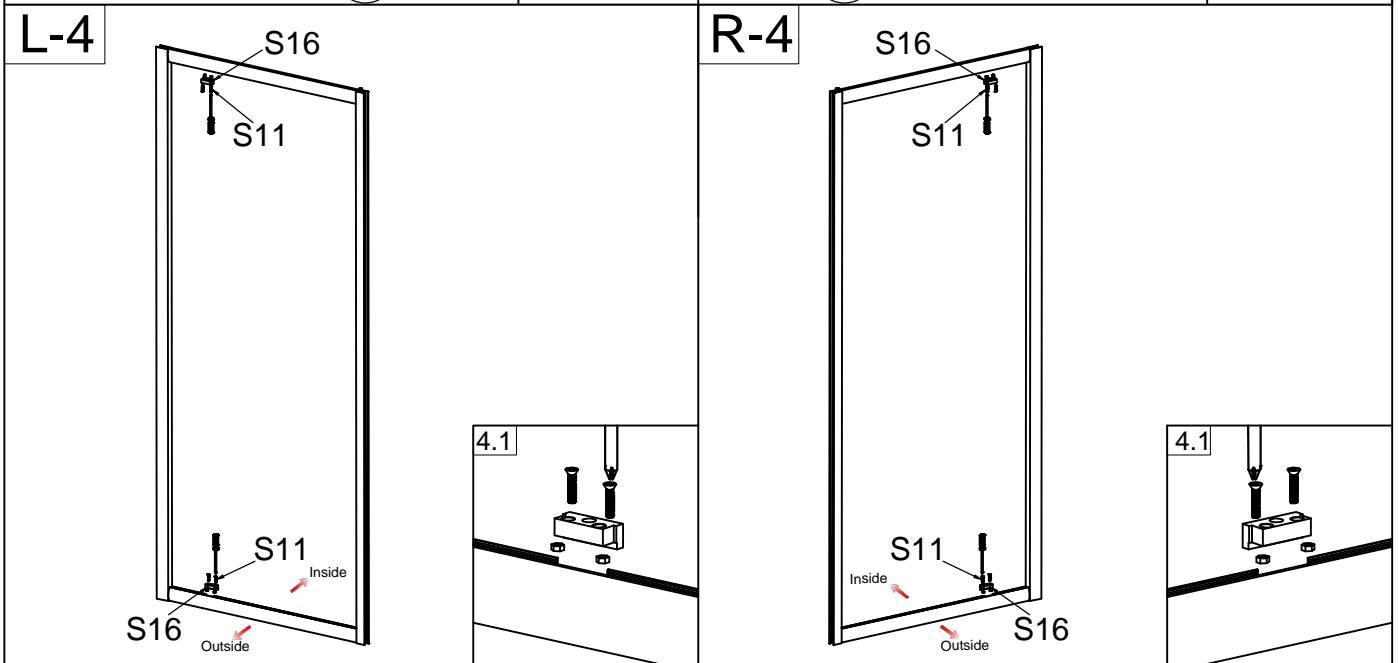

FPD Series

<p>S01 the hole on here</p> <p>x1</p>	<p>S02</p> <p>x1</p>	<p>S03</p> <p>x3</p>	<p>S04</p> <p>x1</p>	<p>S05</p> <p>x2</p>	<p>S16</p> <p>x2</p>	<p>S15</p> <p>x2</p>
<p>S11</p> <p>16 M4 x4</p>	<p>S08</p> <p>x1</p>	<p>S14</p> <p>x1</p>	<p>S09</p> <p>10 ST4 x6</p>	<p>S13</p> <p>x14</p>	<p>S12</p> <p>x8</p>	<p>S18</p> <p>30 ST4 x4</p>
<p>S06</p> <p>x1</p>	<p>S10</p> <p>30 ST4 x8</p>	<p>S17</p> <p>20 ST4 x4</p>	<p>S19 the hole in here</p> <p>x1</p>	<p>S20</p>	<p>S21</p> <p>x2</p>	

L-9

R-9

L-10

R-10

L-11

R-11

Elegant Pivot Hinge Shower Door:

Please scan the QR code to get the installation video.

If the QR code is invalid, please search for the title in Youtube

Elegant Pivot Hinge Shower Door (FPD)

FPD Series+Side panel

S01 the hole on here x1	S02 x1	S06 x3	S04 x1	S05 S19 x2	S07 x2	S08 x2
S09 x4	S11 x1	S13 x1	S14 x13	S15 x17	S16 x8	S17 x4
S18 x1	S21 x1	S22 x8	S23 x1	S24 x4	S12 the hole in here x1	S25 x2
S26 x2	S27 x2	S28 x1				

L-14

R-14

Elegant Pivot Hinge Shower Enclosure with Side Panel Set:
Please scan the QR code to get the installation video.
If the QR code is invalid, please search for the title in Youtube
Elegant Pivot Hinge Shower Enclosure with Side Panel Set (FPD+SP)