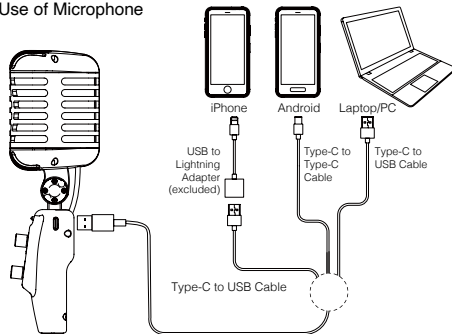

#### ④ Type-C Output

⑤ 3.5mm Monitoring Jack

For plug-in earphones to monitor the recording in real time. Please mind the loudness.

## Operations

1. The Use of Desktop Microphone Stand

2. Adjustable Microphone Angle

## 3. The Use of Microphone