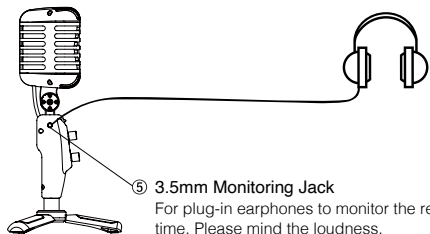

⑤ 3.5mm Monitoring Jack

For plug-in earphones to monitor the recording in real time. Please mind the loudness.