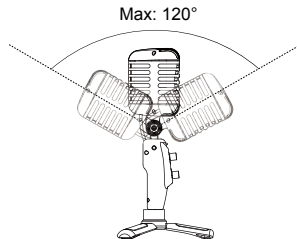

#### ③ Monitoring Adjustment

Rotate toward left: Mic Output -, Computer Output +

Rotate toward right: Mic Output +, Computer Output -

#### ④ Type-C Output

⑤ 3.5mm Monitoring Jack

For plug-in earphones to monitor the recording in real time. Please mind the loudness.

## Operations

1. The Use of Desktop Microphone Stand

2. Adjustable Microphone Angle