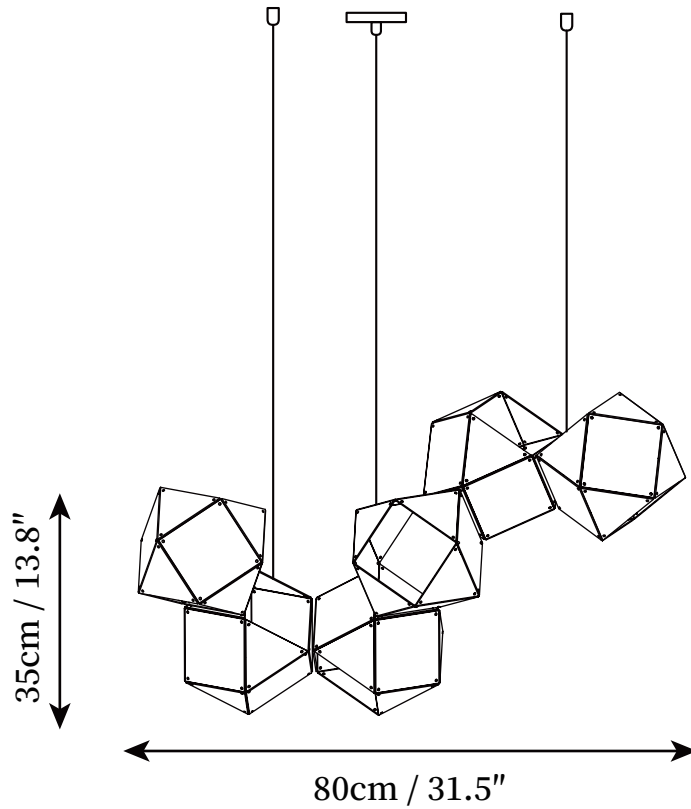

SPECIFICATION SHEET

DESCRIPTION

A fixture of metallic proportion, the signature WELLES is a modern piece that showcases expert artistry. Hollowed metallic polygons branch out into a modular system of interconnected configurations for a stunning optical illusion. With its endless possibilities, the WELLES floats in the air emitting a cloud of soft light through its multifaceted, sculpturally innovative silhouette.

SPECIFICATION DETAILS

*For custom options, consult factory for details

Fixture Dimensions	D 31.5" x H 13.8"
Light source	E14
Wattage	Max 15W
Voltage	AC 110-240V
Color Temperature	Based on the purchase of light bulbs
CRI(Ra)	80CRI
Mounting	Ceiling
Driver Required	NO
Optional Color Temps	Buy bulbs as needed
LED Rated Life	Based on bulb life (we do not supply bulbs)
Dimming	Dimming is not supported
Finishes	Black
Shadow Details	Black
Material	Iron, Metal, Glass
Wire Length	59"
Wire Type	Clear Coaxial Wire
Warranty	2 Yaers