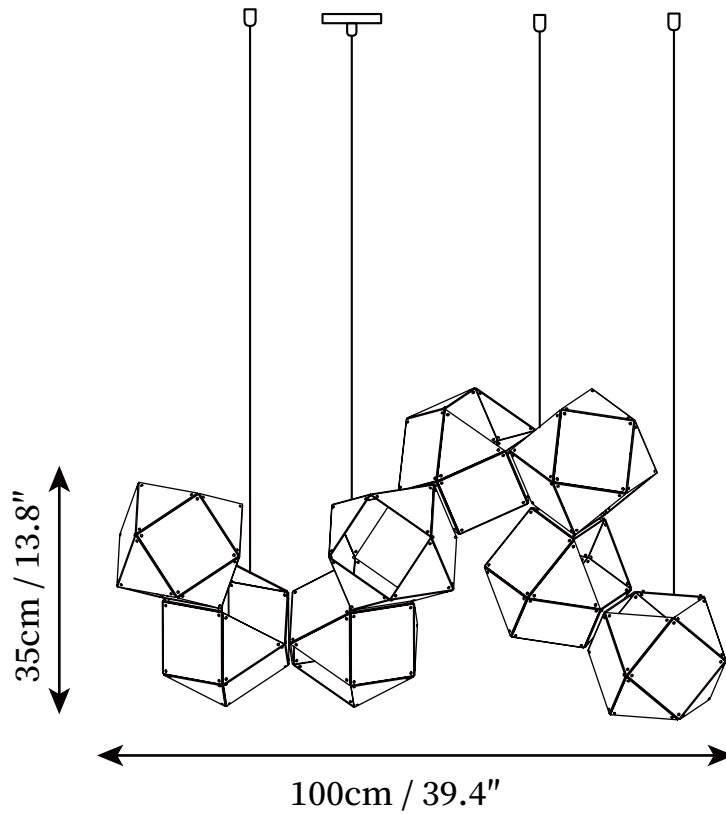

SPECIFICATION SHEET

DESCRIPTION

A fixture of metallic proportion, the signature WELLES is a modern piece that showcases expert artistry. Hollowed metallic polygons branch out into a modular system of interconnected configurations for a stunning optical illusion. With its endless possibilities, the WELLES floats in the air emitting a cloud of soft light through its multifaceted, sculpturally innovative silhouette.

SPECIFICATION DETAILS

*For custom options, consult factory for details

Fixture Dimensions	D 39.4" x H 13.8"
Light source	E14
Wattage	Max 15W
Voltage	AC 110-240V
Color Temperature	Based on the purchase of light bulbs
CRI(Ra)	80CRI
Mounting	Ceiling
Driver Required	NO
Optional Color Temps	Buy bulbs as needed
LED Rated Life	Based on bulb life (we do not supply bulbs)
Dimming	Dimming is not supported
Finishes	Black
Shadow Details	Black
Material	Iron, Metal, Glass
Wire Length	59"
Wire Type	Clear Coaxial Wire
Warranty	2 Yaers