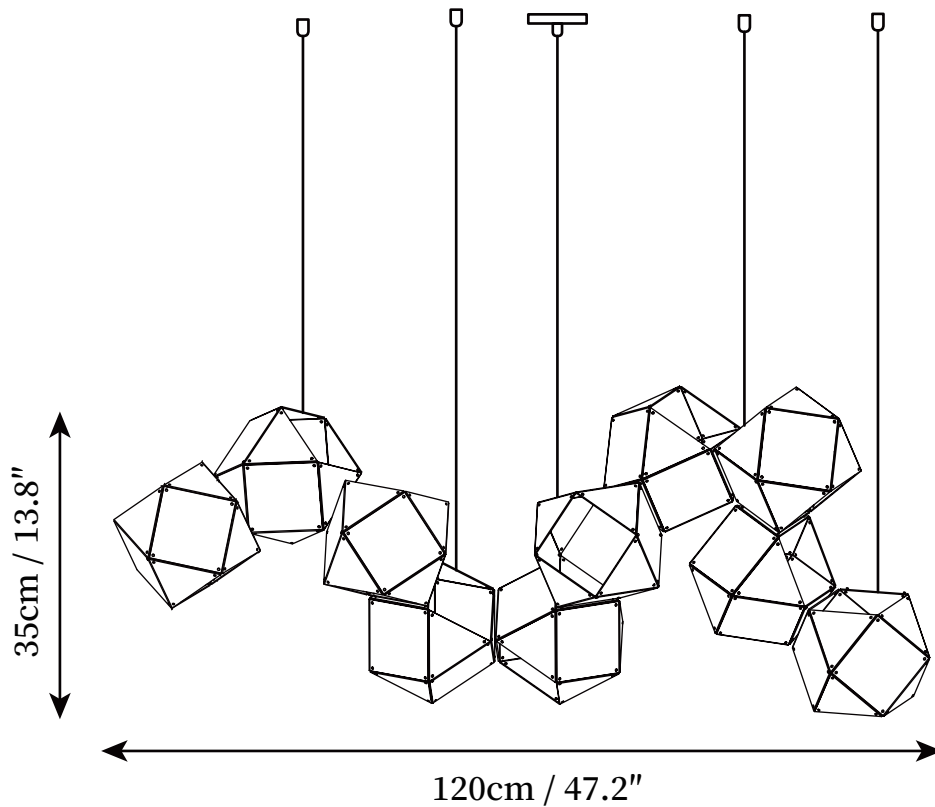

SPECIFICATION SHEET

DESCRIPTION

A fixture of metallic proportion, the signature WELLES is a modern piece that showcases expert artistry. Hollowed metallic polygons branch out into a modular system of interconnected configurations for a stunning optical illusion. With its endless possibilities, the WELLES floats in the air emitting a cloud of soft light through its multifaceted, sculpturally innovative silhouette.

SPECIFICATION DETAILS

*For custom options, consult factory for details

Fixture Dimensions	D 47.2" x H 13.8"
Light source	E14
Wattage	Max 15W
Voltage	AC 110-240V
Color Temperature	Based on the purchase of light bulbs
CRI(Ra)	80CRI
Mounting	Ceiling
Driver Required	NO
Optional Color Temps	Buy bulbs as needed
LED Rated Life	Based on bulb life (we do not supply bulbs)
Dimming	Dimming is not supported
Finishes	Black
Shadow Details	Black
Material	Iron, Metal, Glass
Wire Length	59"
Wire Type	Clear Coaxial Wire
Warranty	2 Yaers