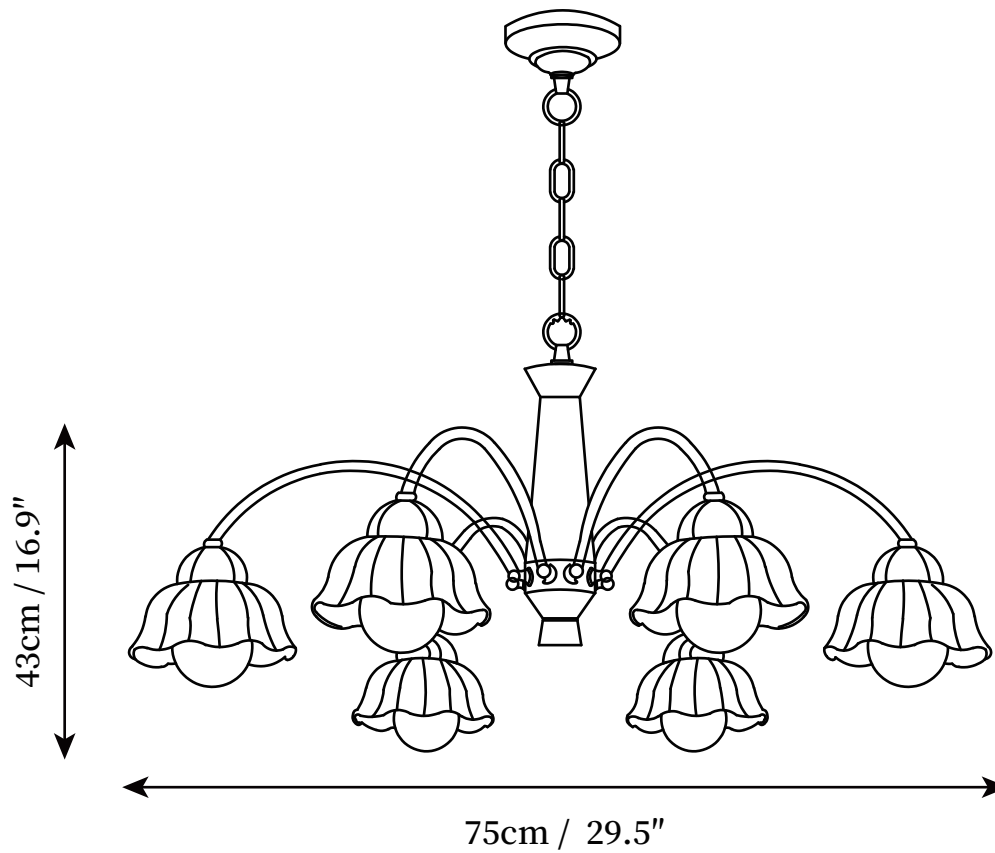

SPECIFICATION SHEET

DESCRIPTION

Rare midcentury chandelier in brass, wood and frosted opaline ceramics. This chandelier is made with a high sense of quality and has great details. It features five light sources, hidden by opaline ceramics shades. The brass arms are connected to a wooden centerpiece.

SPECIFICATION DETAILS

*For custom options, consult factory for details

Fixture Dimensions	D 29.5" x H 16.9"
Light source	E27
Wattage	Max 40W
Voltage	AC 110-240V
Color Temperature	Based on the purchase of light bulbs
CRI(Ra)	80CRI
Mounting	Ceiling
Driver Required	NO
Optional Color Temps	Buy bulbs as needed
LED Rated Life	Based on bulb life (we do not supply bulbs)
Dimming	Dimming is not supported
Finishes	Gold
Shadow Details	White
Material	Ceramic, Ash, Brass
Hanging Chain Length	Chain lengths range between 50cm - 100cm
Hanging Chain Type	Gold / Chain
Warranty	2 Yaers