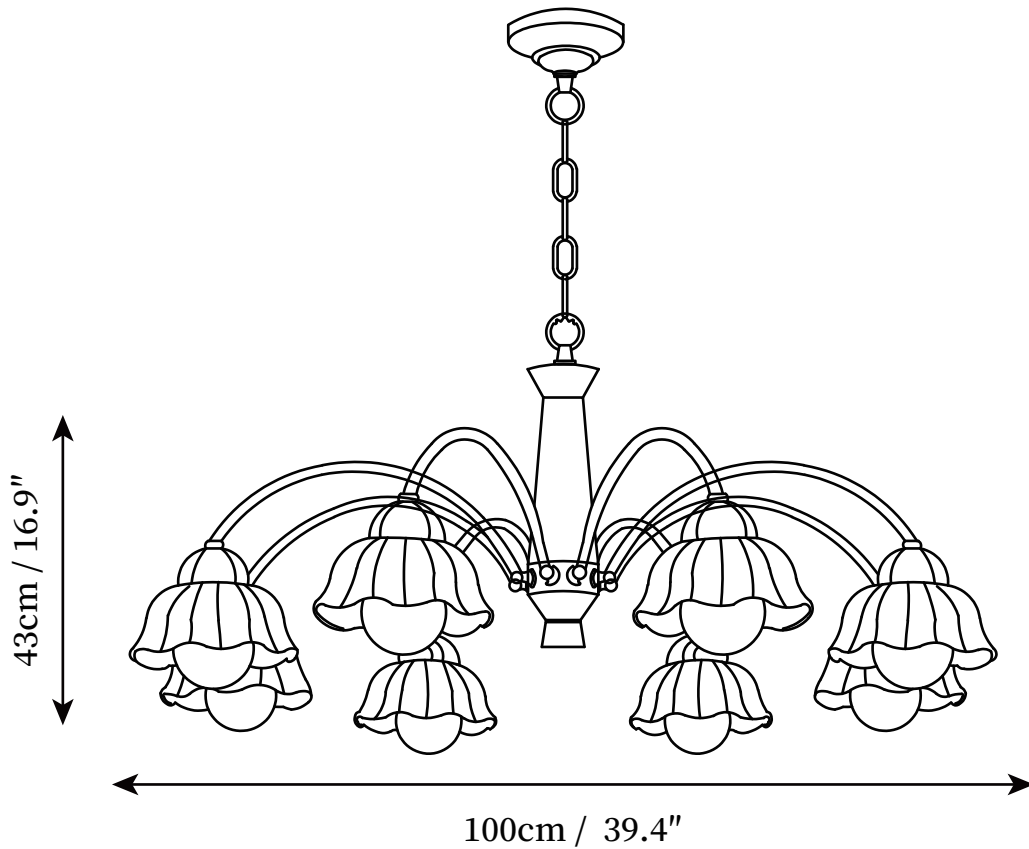

SPECIFICATION SHEET

DESCRIPTION

Rare midcentury chandelier in brass, wood and frosted opaline ceramics. This chandelier is made with a high sense of quality and has great details. It features five light sources, hidden by opaline ceramics shades. The brass arms are connected to a wooden centerpiece.

SPECIFICATION DETAILS

*For custom options, consult factory for details

Fixture Dimensions	D 39.4" x H 16.9"
Light source	E27
Wattage	Max 40W
Voltage	AC 110-240V
Color Temperature	Based on the purchase of light bulbs
CRI(Ra)	80CRI
Mounting	Ceiling
Driver Required	NO
Optional Color Temps	Buy bulbs as needed
LED Rated Life	Based on bulb life (we do not supply bulbs)
Dimming	Dimming is not supported
Finishes	Gold
Shadow Details	White
Material	Ceramic, Ash, Brass
Hanging Chain Length	Chain lengths range between 50cm - 100cm
Hanging Chain Type	Gold / Chain
Warranty	2 Yaers