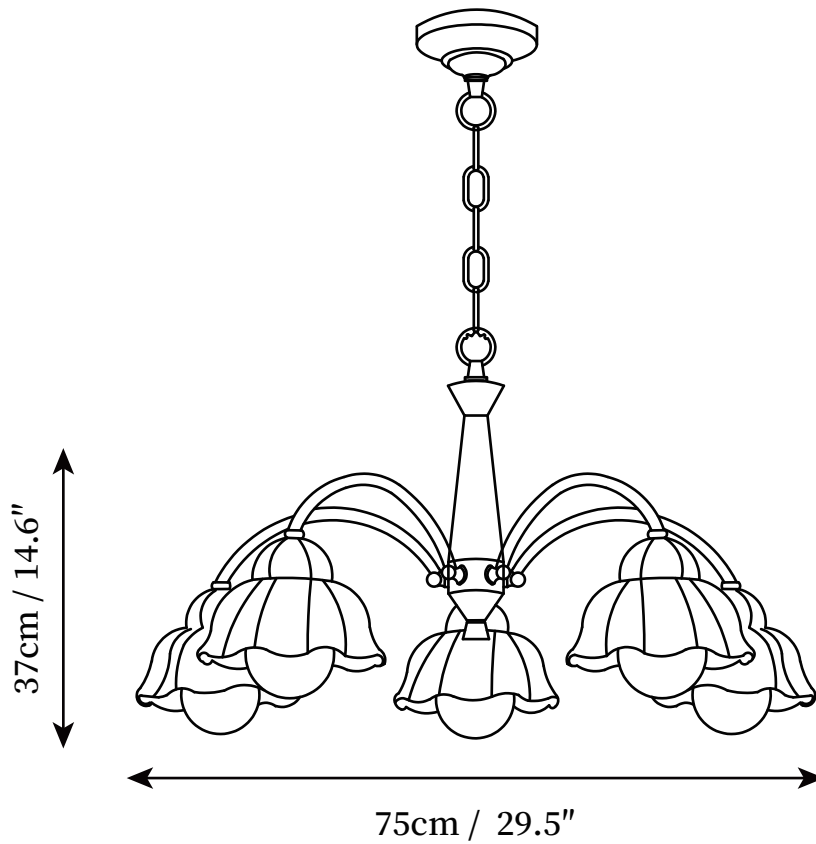

SPECIFICATION SHEET

DESCRIPTION

Rare midcentury chandelier in brass, wood and frosted opaline ceramics. This chandelier is made with a high sense of quality and has great details. It features five light sources, hidden by opaline ceramics shades. The brass arms are connected to a wooden centerpiece.

SPECIFICATION DETAILS

*For custom options, consult factory for details

Fixture Dimensions	D 29.5" x H 14.6"
Light source	E27
Wattage	Max 40W
Voltage	AC 110-240V
Color Temperature	Based on the purchase of light bulbs
CRI(Ra)	80CRI
Mounting	Ceiling
Driver Required	NO
Optional Color Temps	Buy bulbs as needed
LED Rated Life	Based on bulb life (we do not supply bulbs)
Dimming	Dimming is not supported
Finishes	Gold
Shadow Details	White
Material	Ceramic, Ash, Brass
Hanging Chain Length	Chain lengths range between 50cm - 100cm
Hanging Chain Type	Gold / Chain
Warranty	2 Yaers