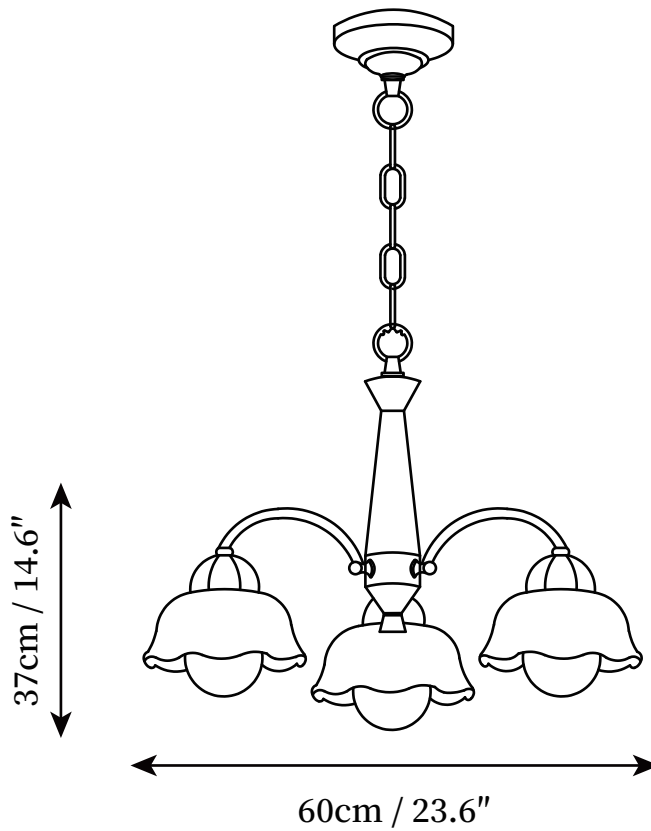

SPECIFICATION SHEET

DESCRIPTION

Rare midcentury chandelier in brass, wood and frosted opaline ceramics. This chandelier is made with a high sense of quality and has great details. It features five light sources, hidden by opaline ceramics shades. The brass arms are connected to a wooden centerpiece.

SPECIFICATION DETAILS

*For custom options, consult factory for details

Fixture Dimensions	D 23.6" x H 14.6"
Light source	E27
Wattage	Max 40W
Voltage	AC 110-240V
Color Temperature	Based on the purchase of light bulbs
CRI(Ra)	80CRI
Mounting	Ceiling
Driver Required	NO
Optional Color Temps	Buy bulbs as needed
LED Rated Life	Based on bulb life (we do not supply bulbs)
Dimming	Dimming is not supported
Finishes	Gold
Shadow Details	White
Material	Ceramic, Ash, Brass
Hanging Chain Length	Chain lengths range between 50cm - 100cm
Hanging Chain Type	Gold / Chain
Warranty	2 Yaers