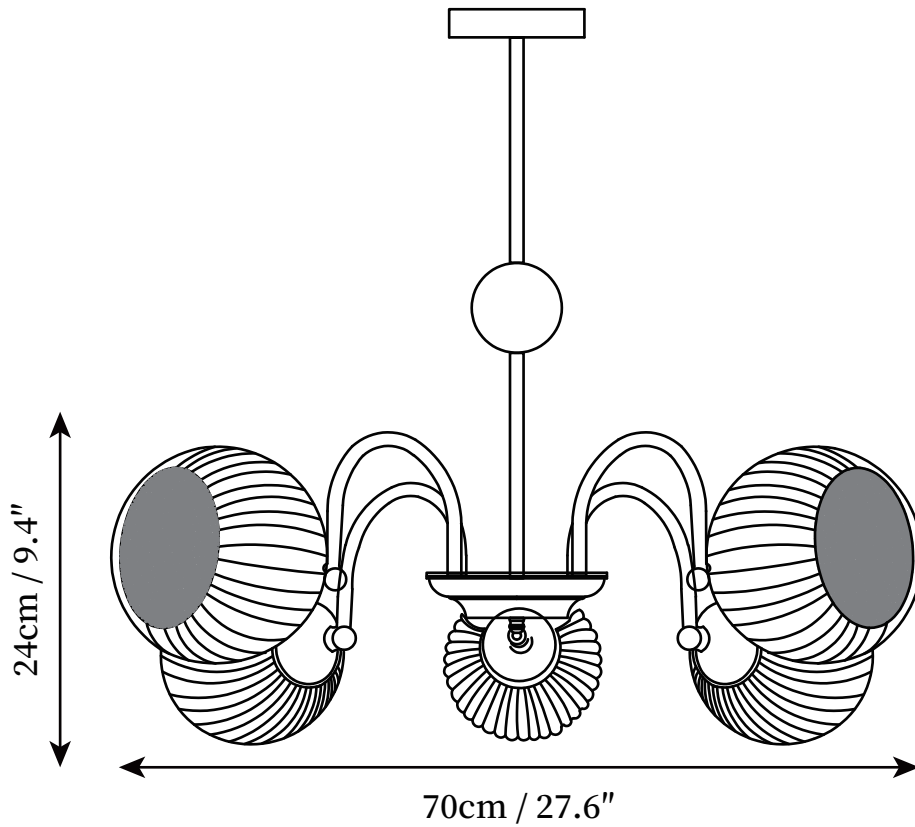

SPECIFICATION SHEET

DESCRIPTION

Inspired by modern designs and a touch of chic style, this versatile chandelier is a welcome addition to coastal, period and industrial arrangements alike.

SPECIFICATION DETAILS

*For custom options, consult factory for details

Fixture Dimensions	D 27.6" x H 9.4"
Light source	E27
Wattage	Max 40W
Voltage	AC 110-240V
Color Temperature	Based on the purchase of light bulbs
CRI(Ra)	80CRI
Mounting	Ceiling
Driver Required	NO
Optional Color Temps	Buy bulbs as needed
LED Rated Life	Based on bulb life (we do not supply bulbs)
Dimming	Dimming is not supported
Finishes	Gold
Glass Details	White
Material	Iron, Metal, Glass
Rod Length	Rod lengths range between 50cm - 100cm
Rod Type	Gold / Rod
Warranty	2 Yaers