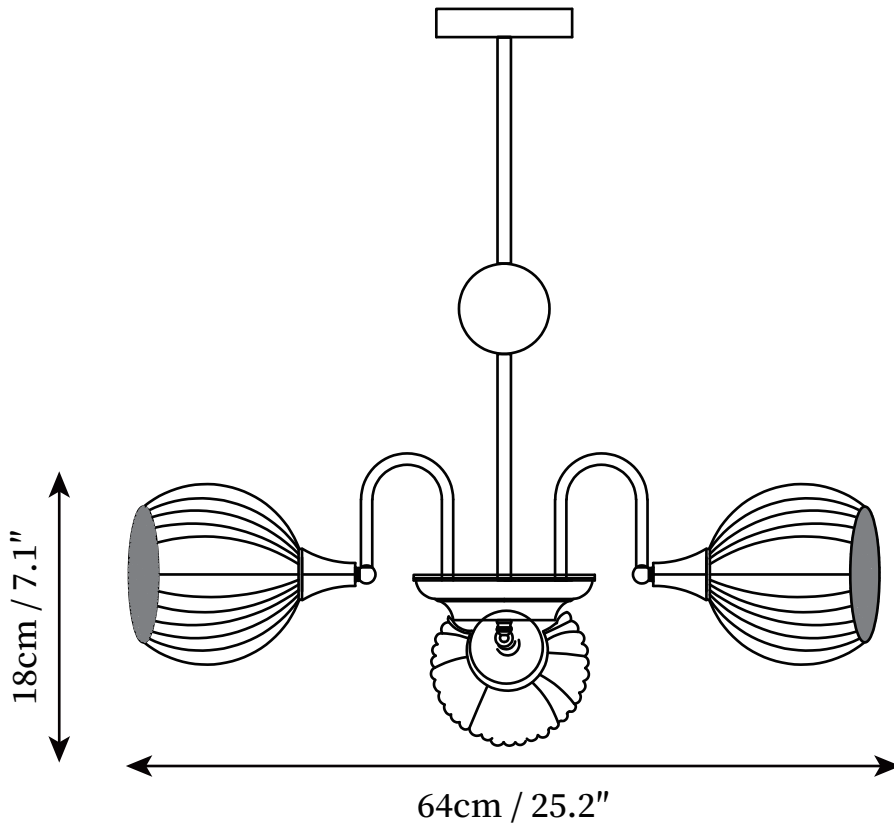

SPECIFICATION SHEET

DESCRIPTION

Inspired by modern designs and a touch of chic style, this versatile chandelier is a welcome addition to coastal, period and industrial arrangements alike.

SPECIFICATION DETAILS

*For custom options, consult factory for details

Fixture Dimensions	D 25.2" x H 7.1"
Light source	E27
Wattage	Max 40W
Voltage	AC 110-240V
Color Temperature	Based on the purchase of light bulbs
CRI(Ra)	80CRI
Mounting	Ceiling
Driver Required	NO
Optional Color Temps	Buy bulbs as needed
LED Rated Life	Based on bulb life (we do not supply bulbs)
Dimming	Dimming is not supported
Finishes	Gold
Glass Details	White
Material	Iron, Metal, Glass
Rod Length	Rod lengths range between 50cm - 100cm
Rod Type	Gold / Rod
Warranty	2 Yaers