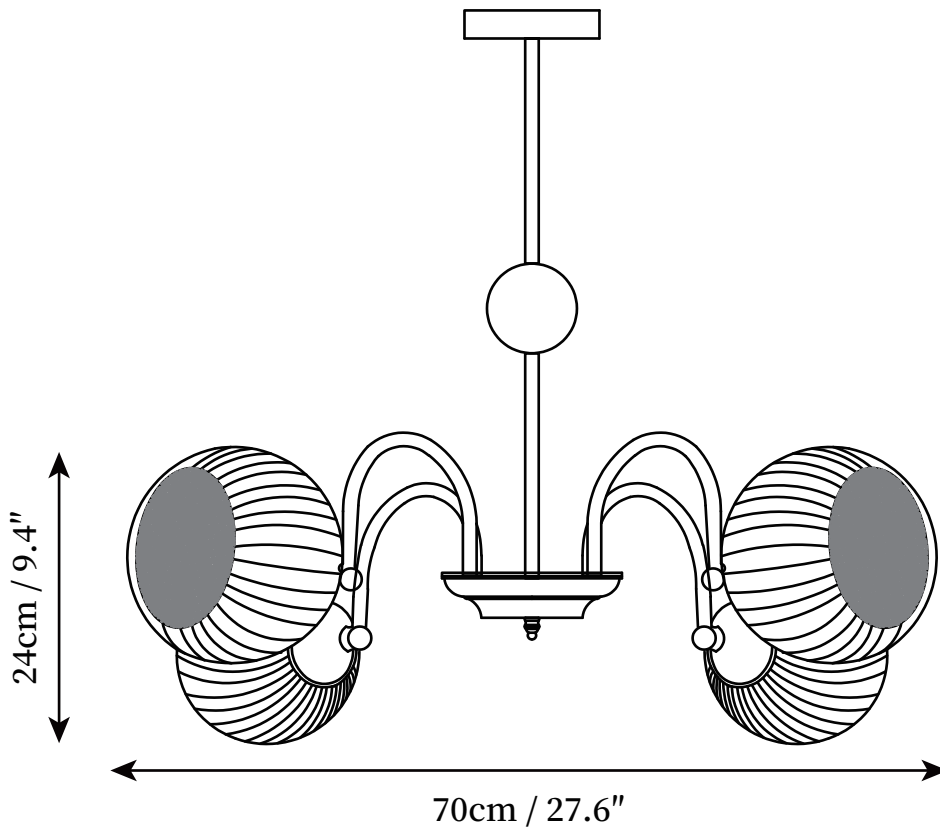

SPECIFICATION SHEET

DESCRIPTION

Inspired by modern designs and a touch of chic style, this versatile chandelier is a welcome addition to coastal, period and industrial arrangements alike.

SPECIFICATION DETAILS

*For custom options, consult factory for details

Fixture Dimensions	D 27.6" x H 9.4"
Light source	E27
Wattage	Max 40W
Voltage	AC 110-240V
Color Temperature	Based on the purchase of light bulbs
CRI(Ra)	80CRI
Mounting	Ceiling
Driver Required	NO
Optional Color Temps	Buy bulbs as needed
LED Rated Life	Based on bulb life (we do not supply bulbs)
Dimming	Dimming is not supported
Finishes	Gold
Glass Details	White
Material	Iron, Metal, Glass
Rod Length	Rod lengths range between 50cm - 100cm
Rod Type	Gold / Rod
Warranty	2 Yaers