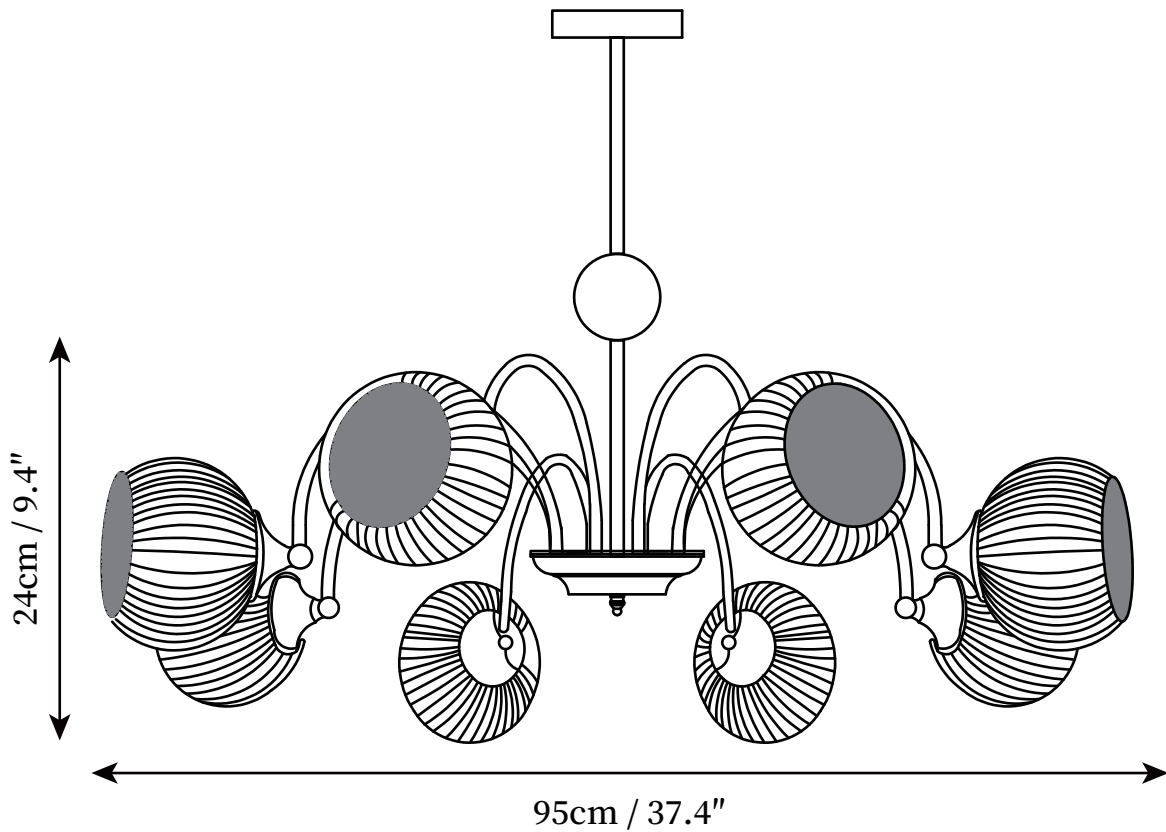

SPECIFICATION SHEET

DESCRIPTION

Inspired by modern designs and a touch of chic style, this versatile chandelier is a welcome addition to coastal, period and industrial arrangements alike.

SPECIFICATION DETAILS

*For custom options, consult factory for details

Fixture Dimensions	D 37.4" x H 9.4"
Light source	E27
Wattage	Max 40W
Voltage	AC 110-240V
Color Temperature	Based on the purchase of light bulbs
CRI(Ra)	80CRI
Mounting	Ceiling
Driver Required	NO
Optional Color Temps	Buy bulbs as needed
LED Rated Life	Based on bulb life (we do not supply bulbs)
Dimming	Dimming is not supported
Finishes	Gold
Glass Details	White
Material	Iron, Metal, Glass
Rod Length	Rod lengths range between 50cm - 100cm
Rod Type	Gold / Rod
Warranty	2 Yaers