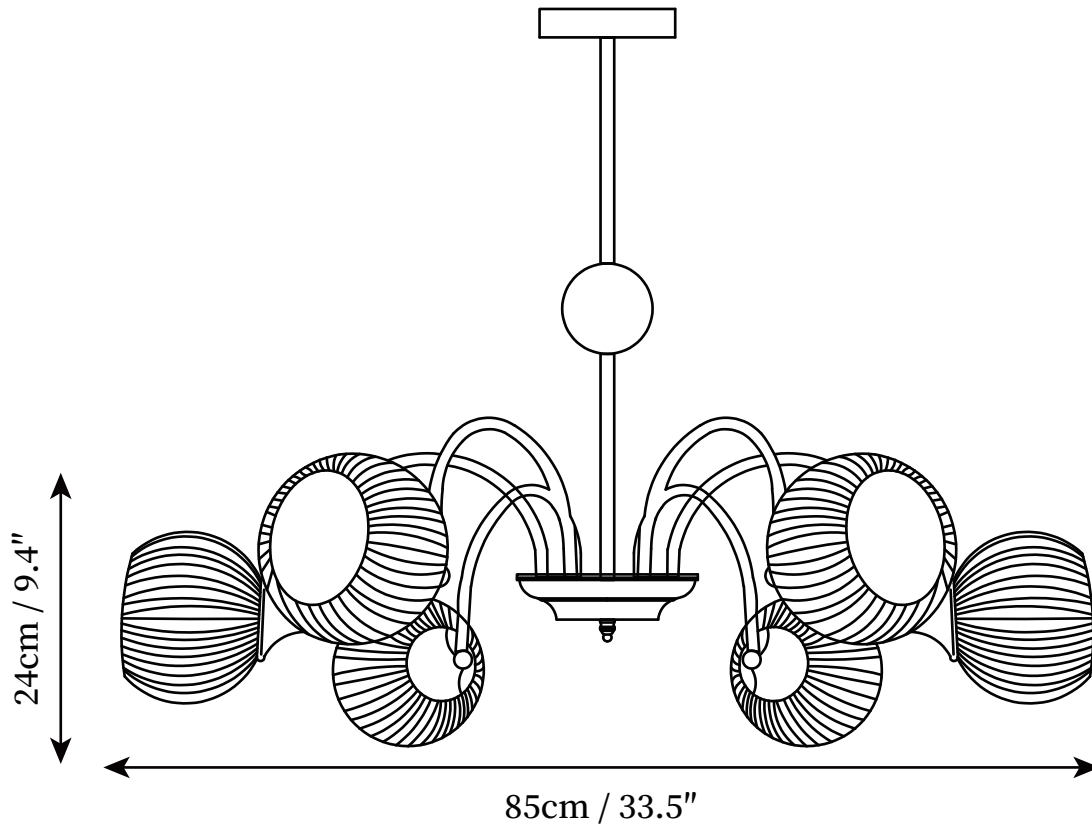

SPECIFICATION SHEET

DESCRIPTION

Inspired by modern designs and a touch of chic style, this versatile chandelier is a welcome addition to coastal, period and industrial arrangements alike.

SPECIFICATION DETAILS

*For custom options, consult factory for details

Fixture Dimensions	D 33.5" x H 9.4"
Light source	E27
Wattage	Max 40W
Voltage	AC 110-240V
Color Temperature	Based on the purchase of light bulbs
CRI(Ra)	80CRI
Mounting	Ceiling
Driver Required	NO
Optional Color Temps	Buy bulbs as needed
LED Rated Life	Based on bulb life (we do not supply bulbs)
Dimming	Dimming is not supported
Finishes	Gold
Glass Details	White
Material	Iron, Metal, Glass
Rod Length	Rod lengths range between 50cm - 100cm
Rod Type	Gold / Rod
Warranty	2 Yaers