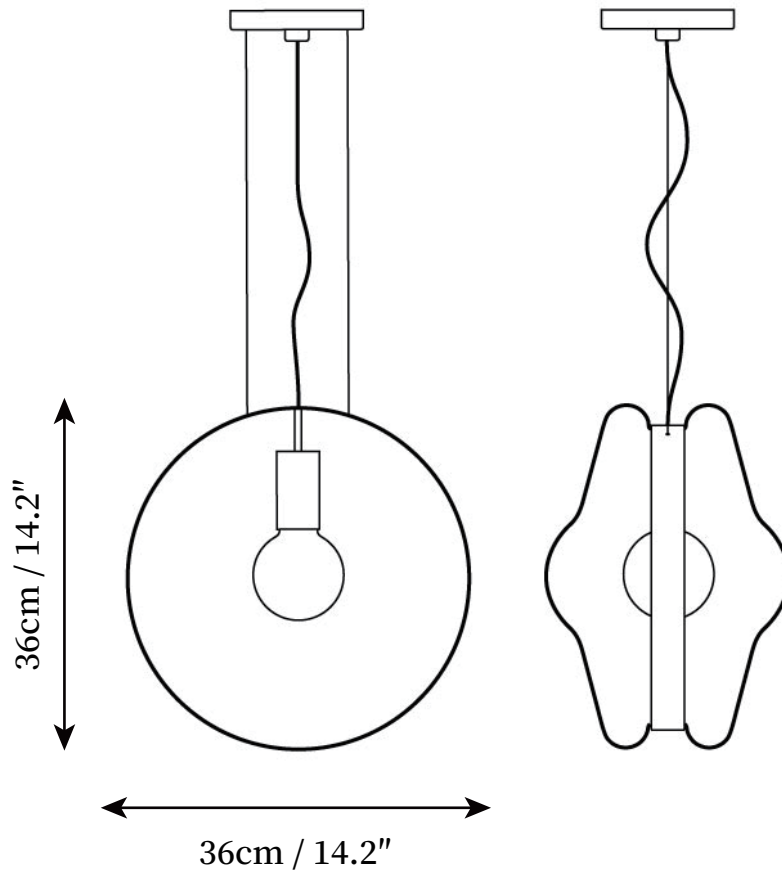

SPECIFICATION SHEET

DESCRIPTION

The Orbital traces paths of multicolored celestial bodies that glow with hypnotically red-hot cores. This ingenious design of mouth-blown glass lenses, held together by a metal mounting, creates a fascinating visual experience from many different angles. Our unique lighting objects in Dark blue, Light Blue, Smoke grey, White, Clear and Pink, lend a truly magical atmosphere to any sophisticated interior.

SPECIFICATION DETAILS

*For custom options, consult factory for details

Fixture Dimensions	D 14.2" x H 14.2"
Light source	E27
Wattage	Max 40W
Voltage	AC 110-240V
Color Temperature	Based on the purchase of light bulbs
CRI(Ra)	80CRI
Mounting	Ceiling
Driver Required	NO
Optional Color Temps	Buy bulbs as needed
LED Rated Life	Based on bulb life (we do not supply bulbs)
Dimming	Dimming is not supported
Finishes	Gold
Glass Details	Dark blue, Light Blue, Smoke grey, White, Clear, Pink
Material	Metal, Iron, Glass
Wire Length	59"
Wire Type	Black Coaxial Wire
Warranty	2 Yaers