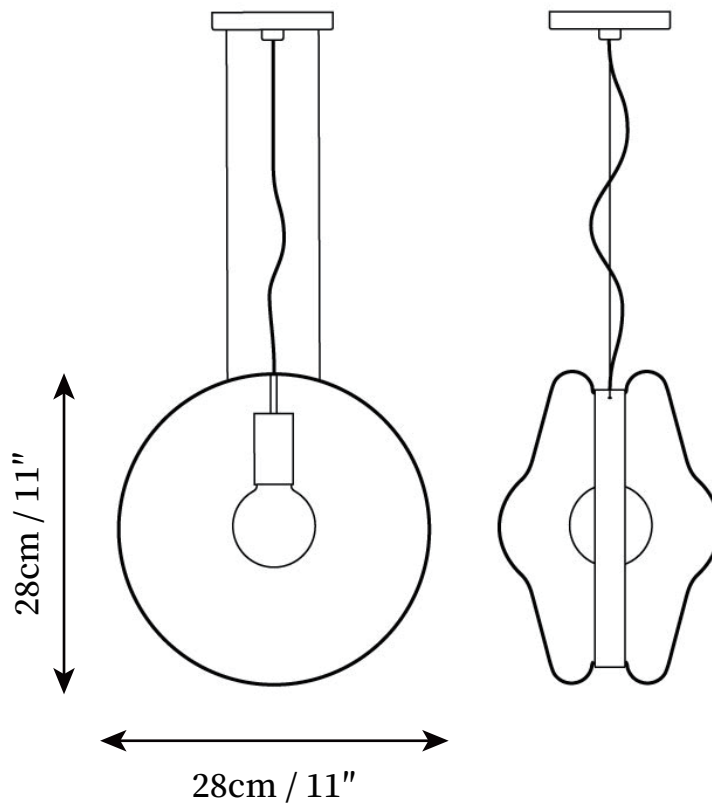

## DESCRIPTION

The Orbital traces paths of multicolored celestial bodies that glow with hypnotically red-hot cores. This ingenious design of mouth-blown glass lenses, held together by a metal mounting, creates a fascinating visual experience from many different angles. Our unique lighting objects in Dark blue, Light Blue, Smoke grey, White, Clear and Pink, lend a truly magical atmosphere to any sophisticated interior.

## SPECIFICATION DETAILS

\*For custom options, consult factory for details

<b>Fixture Dimensions</b>	D 11" x H 11"
<b>Light source</b>	E27
<b>Wattage</b>	Max 40W
<b>Voltage</b>	AC 110-240V
<b>Color Temperature</b>	Based on the purchase of light bulbs
<b>CRI(Ra)</b>	80CRI
<b>Mounting</b>	Ceiling
<b>Driver Required</b>	NO
<b>Optional Color Temps</b>	Buy bulbs as needed
<b>LED Rated Life</b>	Based on bulb life (we do not supply bulbs)
<b>Dimming</b>	Dimming is not supported
<b>Finishes</b>	Gold
<b>Glass Details</b>	Dark blue, Light Blue, Smoke grey, White, Clear, Pink
<b>Material</b>	Metal, Iron, Glass
<b>Wire Length</b>	59"
<b>Wire Type</b>	Black Coaxial Wire
<b>Warranty</b>	2 Yaers

## SPECIFICATION DETAILS

\*For custom options, consult factory for details

<b>Fixture Dimensions</b>	D 14.2" x H 14.2"
<b>Light source</b>	E27
<b>Wattage</b>	Max 40W
<b>Voltage</b>	AC 110-240V
<b>Color Temperature</b>	Based on the purchase of light bulbs
<b>CRI(Ra)</b>	80CRI
<b>Mounting</b>	Ceiling
<b>Driver Required</b>	NO
<b>Optional Color Temps</b>	Buy bulbs as needed
<b>LED Rated Life</b>	Based on bulb life (we do not supply bulbs)
<b>Dimming</b>	Dimming is not supported
<b>Finishes</b>	Gold
<b>Glass Details</b>	Dark blue, Light Blue, Smoke grey, White, Clear, Pink
<b>Material</b>	Metal, Iron, Glass
<b>Wire Length</b>	59"
<b>Wire Type</b>	Black Coaxial Wire
<b>Warranty</b>	2 Yaers