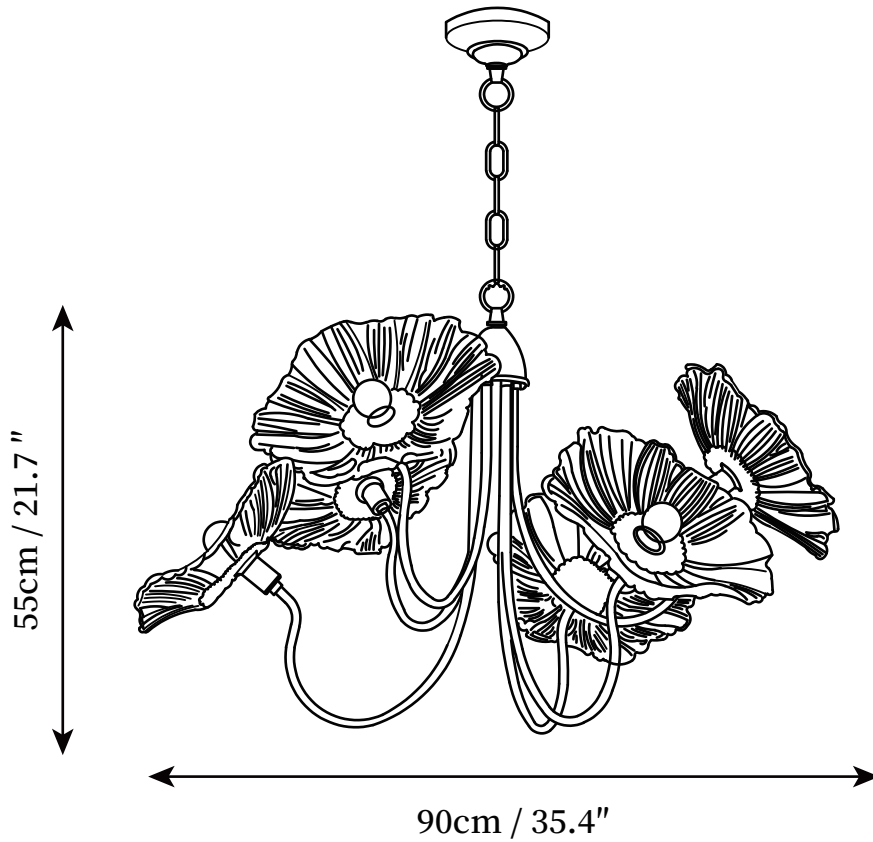

## DESCRIPTION

This chandelier is made of leaf-shaped frosted glass. The diffused light is soft and harmonious, perfect for illuminating your interior. Repair not visible on one of the crystals, marks of time consistent with the age of the object. Unique design object.

## SPECIFICATION DETAILS

\*For custom options, consult factory for details

<b>Fixture Dimensions</b>	D 35.4" x H 21.7"
<b>Light source</b>	E27
<b>Wattage</b>	Max 40W
<b>Voltage</b>	AC 110-240V
<b>Color Temperature</b>	Based on the purchase of light bulbs
<b>CRI(Ra)</b>	80CRI
<b>Mounting</b>	Ceiling
<b>Driver Required</b>	NO
<b>Optional Color Temps</b>	Buy bulbs as needed
<b>LED Rated Life</b>	Based on bulb life (we do not supply bulbs)
<b>Dimming</b>	Dimming is not supported
<b>Finishes</b>	Gold
<b>Glass Details</b>	Clear, Pink
<b>Material</b>	Iron, Metal, Glass
<b>Hanging Chain Length</b>	Chain lengths range between 50cm - 100cm
<b>Hanging Chain Type</b>	Gold / Chain
<b>Warranty</b>	2 Yaers