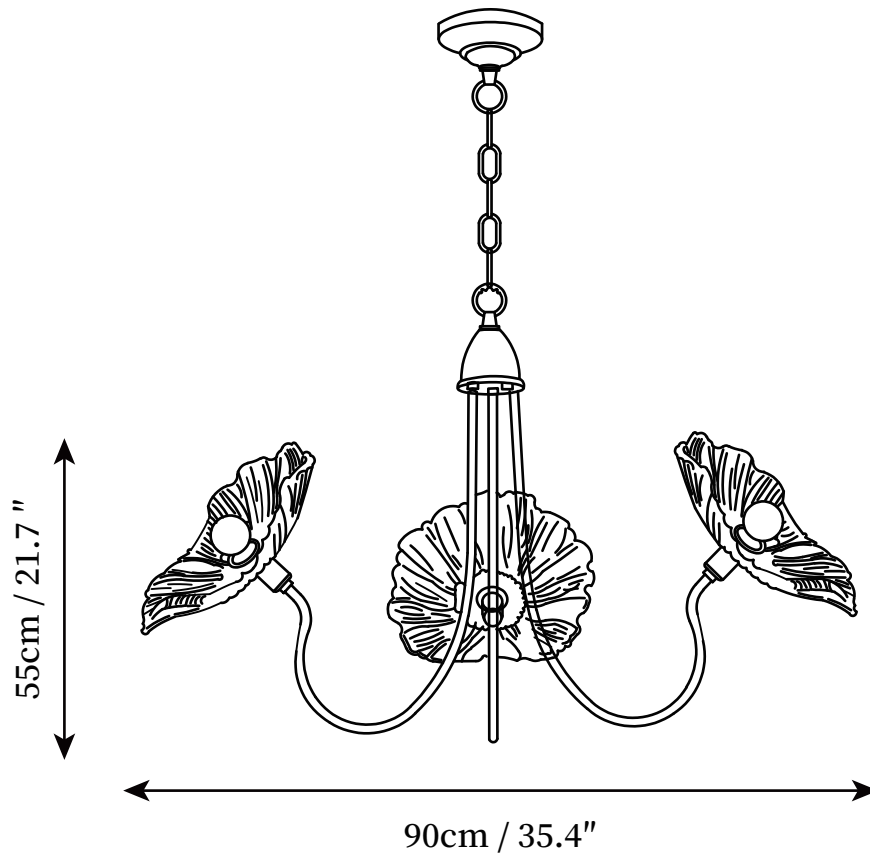

## DESCRIPTION

This chandelier is made of leaf-shaped frosted glass. The diffused light is soft and harmonious, perfect for illuminating your interior. Repair not visible on one of the crystals, marks of time consistent with the age of the object. Unique design object.

## SPECIFICATION DETAILS

\*For custom options, consult factory for details

<b>Fixture Dimensions</b>	D 35.4" x H 21.7"
<b>Light source</b>	E27
<b>Wattage</b>	Max 40W
<b>Voltage</b>	AC 110-240V
<b>Color Temperature</b>	Based on the purchase of light bulbs
<b>CRI(Ra)</b>	80CRI
<b>Mounting</b>	Ceiling
<b>Driver Required</b>	NO
<b>Optional Color Temps</b>	Buy bulbs as needed
<b>LED Rated Life</b>	Based on bulb life (we do not supply bulbs)
<b>Dimming</b>	Dimming is not supported
<b>Finishes</b>	Gold
<b>Glass Details</b>	Clear, Pink
<b>Material</b>	Iron, Metal, Glass
<b>Hanging Chain Length</b>	Chain lengths range between 50cm - 100cm
<b>Hanging Chain Type</b>	Gold / Chain
<b>Warranty</b>	2 Yaers