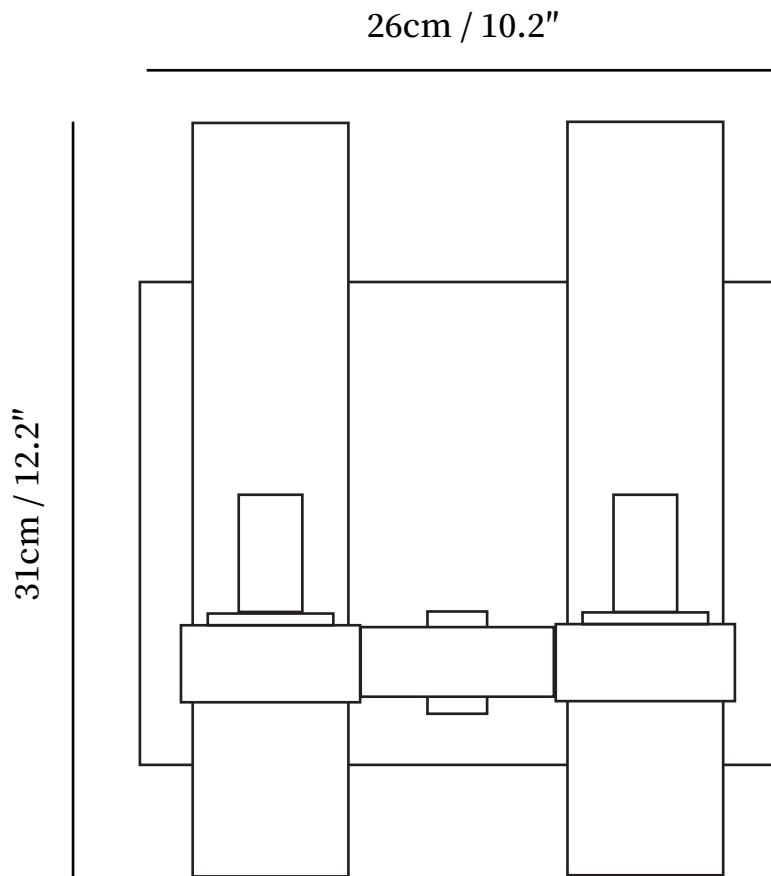

SPECIFICATION SHEET

DESCRIPTION

Art Deco forms are reimagined with a modern minimalist sensibility in this collection from renowned lighting designer Vakker. Unadorned metal bands hold the slender glass cylinders in place, in a state of perfect equipoise. Within each, Edison bulbs glow like flickering candles.

SPECIFICATION DETAILS

*For custom options, consult factory for details

Fixture Dimensions	D 10.2" x H 12.2"
Light source	E14
Wattage	Max 15W
Voltage	AC 110-240V
Color Temperature	Based on the purchase of light bulbs
CRI(Ra)	80CRI
Mounting	Wall
Driver Required	No
Optional Color Temps	Buy bulbs as needed
LED Rated Life	Based on bulb life (we do not supply bulbs)
Dimming	Dimming is not supported
Finishes	Blacked, Polished Brass, Chrome
Shade Details	Clear
Material	Metal, Glass, Brass
Wire Length	No
Wire Type	No
Warranty	2 Yaers