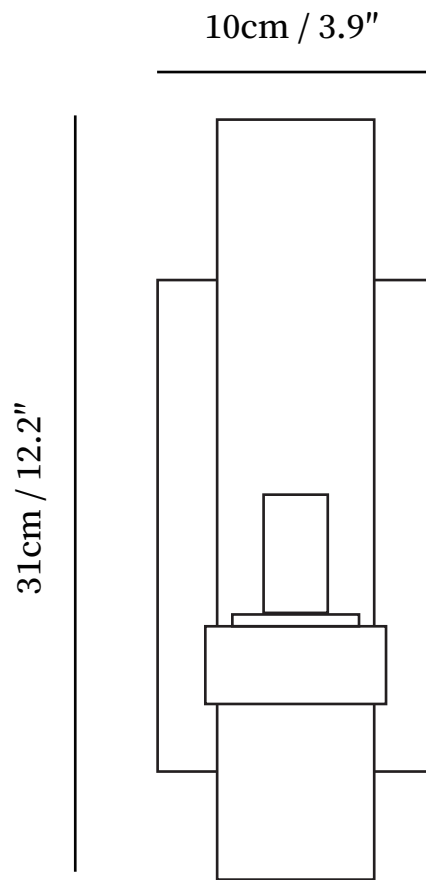

SPECIFICATION SHEET

DESCRIPTION

Art Deco forms are reimagined with a modern minimalist sensibility in this collection from renowned lighting designer Vakker. Unadorned metal bands hold the slender glass cylinders in place, in a state of perfect equipoise. Within each, Edison bulbs glow like flickering candles.

SPECIFICATION DETAILS

*For custom options, consult factory for details

Fixture Dimensions	D 3.9" x H 12.2"
Light source	E14
Wattage	Max 15W
Voltage	AC 110-240V
Color Temperature	Based on the purchase of light bulbs
CRI(Ra)	80CRI
Mounting	Wall
Driver Required	No
Optional Color Temps	Buy bulbs as needed
LED Rated Life	Based on bulb life (we do not supply bulbs)
Dimming	Dimming is not supported
Finishes	Blacked, Polished Brass, Chrome
Shade Details	Clear
Material	Metal, Glass, Brass
Wire Length	No
Wire Type	No
Warranty	2 Yaers