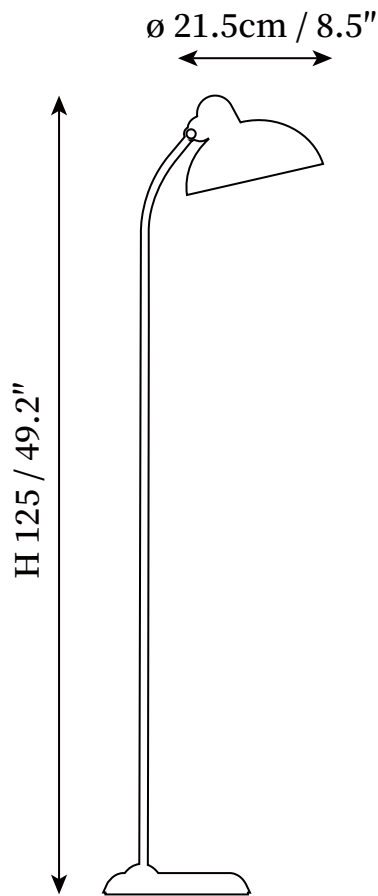

Kaiser Idell Floor Lamp

Email: info@vakkerlight.com
www.vakkerlight.com

10685-B Hazelhurst Dr. # 29032 Houston, TX 77043 USA

SPECIFICATION SHEET

DESCRIPTION

The Kaiser Idell Floor Lamps are expressive designer classics with a charming retro touch and are easy to operate. The functional task and reading light are also decorative in living rooms and offices, bedrooms and other spaces. The shades are made of lacquered steel plate. The chrome-plated elements are made of hand-polished brass soldered with silver. Depending on model and version, some Kaiser Idell lights are available in a matt black version, although they usually come with a shiny surface which accentuates the classic design.

SPECIFICATION DETAILS

*For custom options, consult factory for details

Fixture Dimensions	D 8.5" x H 49.2"
Light source	E27
Wattage	Max 40W
Voltage	AC 110-240V
Color Temperature	Based on the purchase of light bulbs
CRI(Ra)	80CRI
Mounting	Floor
Driver Required	NO
Optional Color Temps	Buy bulbs as needed
LED Rated Life	Based on bulb life (we do not supply bulbs)
Dimming	Dimming is not supported
Finishes	White, Black, Red
Shade Details	White, Black, Red
Material	Metal
Wire Length	78.7"
Wire Type	Wire with switch plug
Warranty	2 Yaers