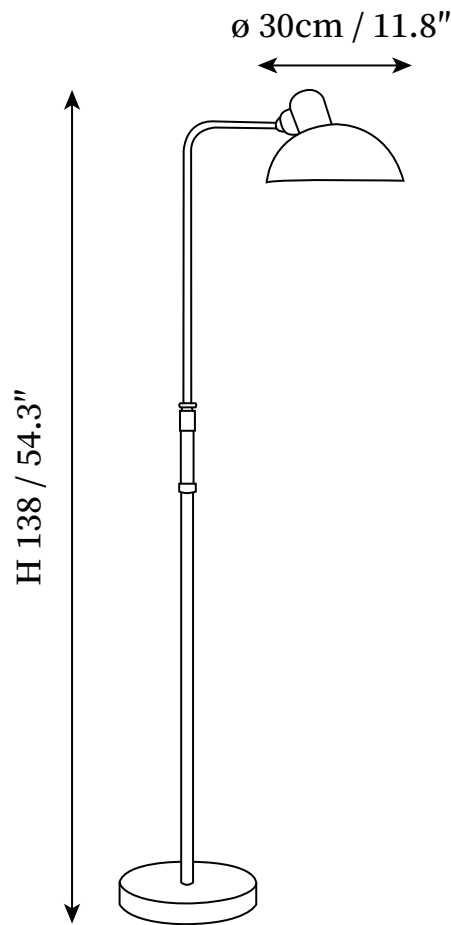

Kaiser Idell Luxus Floor Lamp

Email: info@vakkerlight.com
www.vakkerlight.com

SPECIFICATION SHEET

DESCRIPTION

The Kaiser Idell Luxus Floor Lamps are expressive designer classics with a charming retro touch and are easy to operate. The functional task and reading light are also decorative in living rooms and offices, bedrooms and other spaces. The shades are made of lacquered steel plate. The chrome-plated elements are made of hand-polished brass soldered with silver. Depending on model and version, some Kaiser Idell lights are available in a matt black version, although they usually come with a shiny surface which accentuates the classic design.

SPECIFICATION DETAILS

*For custom options, consult factory for details

Fixture Dimensions	D 11.8" x H 54.3"
Light source	E27
Wattage	Max 40W
Voltage	AC 110-240V
Color Temperature	Based on the purchase of light bulbs
CRI(Ra)	80CRI
Mounting	Floor
Driver Required	NO
Optional Color Temps	Buy bulbs as needed
LED Rated Life	Based on bulb life (we do not supply bulbs)
Dimming	Dimming is not supported
Finishes	White, Black, Red
Shade Details	White, Black, Red
Material	Metal
Wire Length	78.7"
Wire Type	Wire with switch plug
Warranty	2 Yaers