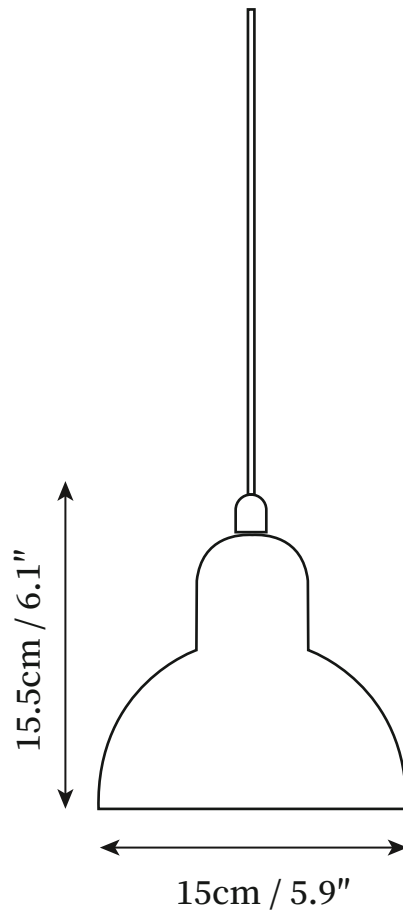

# Kaiser Idell 6722 Pendant Lamp

---

Email: [info@vakkerlight.com](mailto:info@vakkerlight.com)  
[www.vakkerlight.com](http://www.vakkerlight.com)

---

## DESCRIPTION

The Kaiser Idell 6722 Pendant Lamps are expressive designer classics with a charming retro touch and are easy to operate. The functional task and reading light are also decorative in living rooms and offices, bedrooms and other spaces. The shades are made of lacquered steel plate. The chrome-plated elements are made of hand-polished brass soldered with silver. Depending on model and version, some Kaiser Idell lights are available in a matt black version, although they usually come with a shiny surface which accentuates the classic design.

## SPECIFICATION DETAILS

\*For custom options, consult factory for details

<b>Fixture Dimensions</b>	D 5.9" x H 6.1"
<b>Light source</b>	E27
<b>Wattage</b>	Max 40W
<b>Voltage</b>	AC 110-240V
<b>Color Temperature</b>	Based on the purchase of light bulbs
<b>CRI(Ra)</b>	80CRI
<b>Mounting</b>	Ceiling
<b>Driver Required</b>	NO
<b>Optional Color Temps</b>	Buy bulbs as needed
<b>LED Rated Life</b>	Based on bulb life (we do not supply bulbs)
<b>Dimming</b>	Dimming is not supported
<b>Finishes</b>	Yellow, Green, Red, Black, Grey
<b>Shade Details</b>	Yellow, Green, Red, Black, Grey
<b>Material</b>	Metal
<b>Wire Length</b>	59"
<b>Wire Type</b>	Black Coaxial Wire
<b>Warranty</b>	2 Yaers