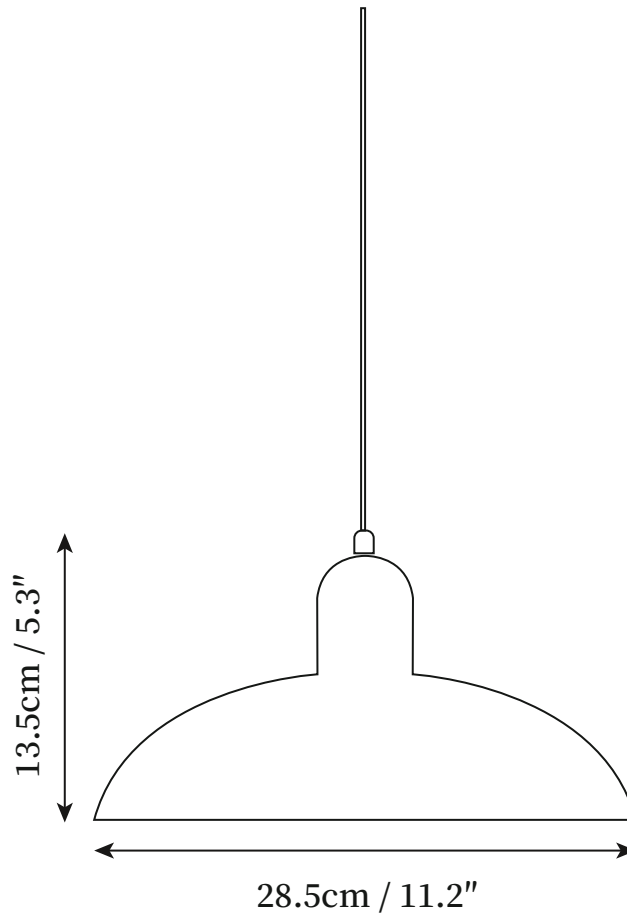

## DESCRIPTION

The Kaiser Idell 6631 Pendant Lamps are expressive designer classics with a charming retro touch and are easy to operate. The functional task and reading light are also decorative in living rooms and offices, bedrooms and other spaces. The shades are made of lacquered steel plate. The chrome-plated elements are made of hand-polished brass soldered with silver. Depending on model and version, some Kaiser Idell lights are available in a matt black version, although they usually come with a shiny surface which accentuates the classic design.

## SPECIFICATION DETAILS

\*For custom options, consult factory for details

<b>Fixture Dimensions</b>	D 11.2" x H 5.3"
<b>Light source</b>	E27
<b>Wattage</b>	Max 40W
<b>Voltage</b>	AC 110-240V
<b>Color Temperature</b>	Based on the purchase of light bulbs
<b>CRI(Ra)</b>	80CRI
<b>Mounting</b>	Ceiling
<b>Driver Required</b>	NO
<b>Optional Color Temps</b>	Buy bulbs as needed
<b>LED Rated Life</b>	Based on bulb life (we do not supply bulbs)
<b>Dimming</b>	Dimming is not supported
<b>Finishes</b>	White, Black, Red, Matt black
<b>Shade Details</b>	White, Black, Red, Matt black
<b>Material</b>	Metal
<b>Wire Length</b>	59"
<b>Wire Type</b>	Black Coaxial Wire
<b>Warranty</b>	2 Yaers