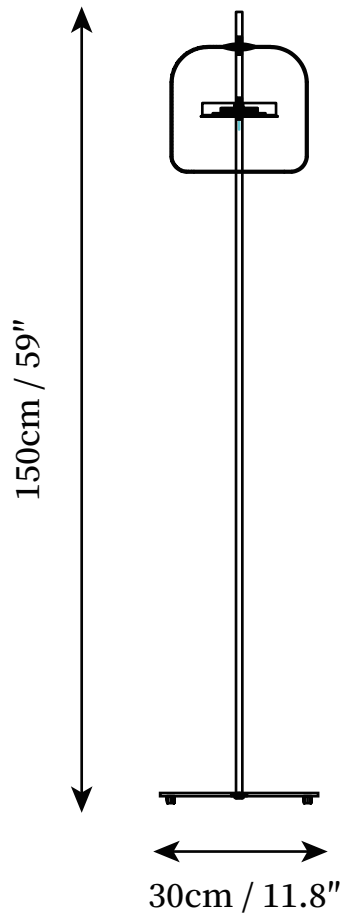

## DESCRIPTION

This retro mid-century floor lamp was designed by the designer for Caprani Light. This lamp uses a beautiful beech wood bracket with elegant curves and a cast iron base. The lampshade is made of linen.

## SPECIFICATION DETAILS

\*For custom options, consult factory for details

<b>Fixture Dimensions</b>	D 11.8" x H 59"
<b>Light source</b>	E27
<b>Wattage</b>	Max 40W
<b>Voltage</b>	AC 110-240V
<b>Color Temperature</b>	Based on the purchase of light bulbs
<b>CRI(Ra)</b>	80CRI
<b>Mounting</b>	Floor
<b>Driver Required</b>	NO
<b>Optional Color Temps</b>	Buy bulbs as needed
<b>LED Rated Life</b>	Based on bulb life (we do not supply bulbs)
<b>Dimming</b>	Dimming is not supported
<b>Finishes</b>	Iron, Metal, Stainless steel
<b>Grass Details</b>	Clear, Smoke, Amber
<b>Material</b>	Iron, Metal, Stainless steel
<b>Wire Length</b>	78.7"
<b>Wire Type</b>	Wire with switch plug
<b>Warranty</b>	2 Yaers