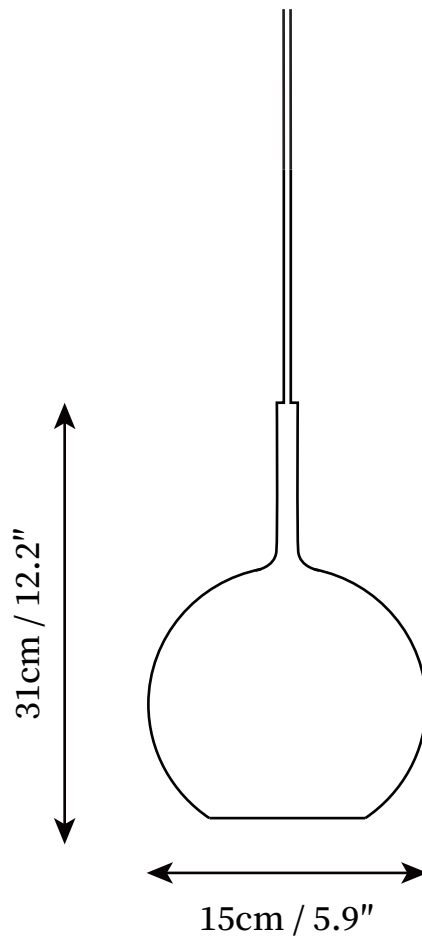

SPECIFICATION SHEET

DESCRIPTION

Glo is one of the iconic lamps of Penta, designed by Carlo Colombo. This collection, available as table, floor and pendant lamps, gives a strong scenic impact to the different interior design solutions.

SPECIFICATION DETAILS

*For custom options, consult factory for details

Fixture Dimensions	D 5.9" x H 12.2"
Light source	E27
Wattage	Max 40W
Voltage	AC 110-240V
Color Temperature	Based on the purchase of light bulbs
CRI(Ra)	80CRI
Mounting	Ceiling
Driver Required	NO
Optional Color Temps	Buy bulbs as needed
LED Rated Life	Based on bulb life (we do not supply bulbs)
Dimming	Dimming is not supported
Finishes	Transparent, Light Amber, Smoke Gray
Glass Details	Transparent, Light Amber, Smoke Gray
Material	Metal, Glass
Wire Length	59"
Wire Type	Clear Coaxial Wire
Warranty	2 Yaers