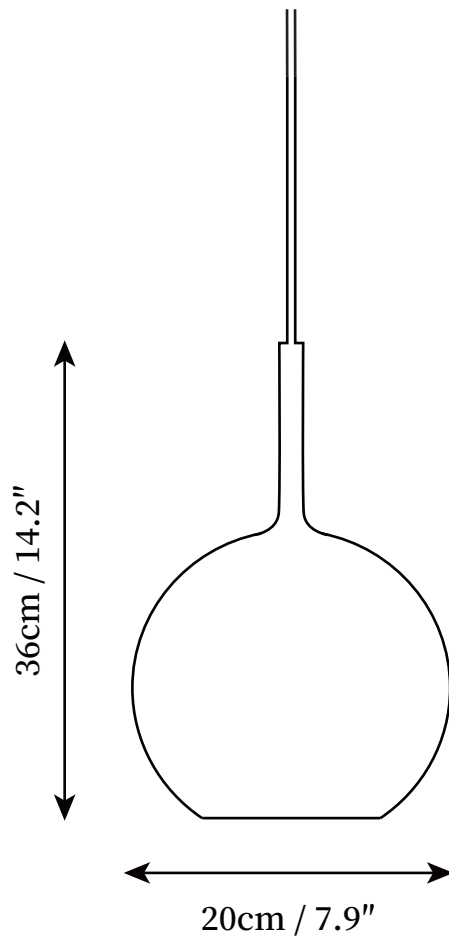

SPECIFICATION SHEET

DESCRIPTION

Glo is one of the iconic lamps of Penta, designed by Carlo Colombo. This collection, available as table, floor and pendant lamps, gives a strong scenic impact to the different interior design solutions.

SPECIFICATION DETAILS

*For custom options, consult factory for details

Fixture Dimensions	D 7.9" x H 14.2"
Light source	E27
Wattage	Max 40W
Voltage	AC 110-240V
Color Temperature	Based on the purchase of light bulbs
CRI(Ra)	80CRI
Mounting	Ceiling
Driver Required	NO
Optional Color Temps	Buy bulbs as needed
LED Rated Life	Based on bulb life (we do not supply bulbs)
Dimming	Dimming is not supported
Finishes	Transparent, Light Amber, Smoke Gray
Glass Details	Transparent, Light Amber, Smoke Gray
Material	Metal, Glass
Wire Length	59"
Wire Type	Clear Coaxial Wire
Warranty	2 Yaers