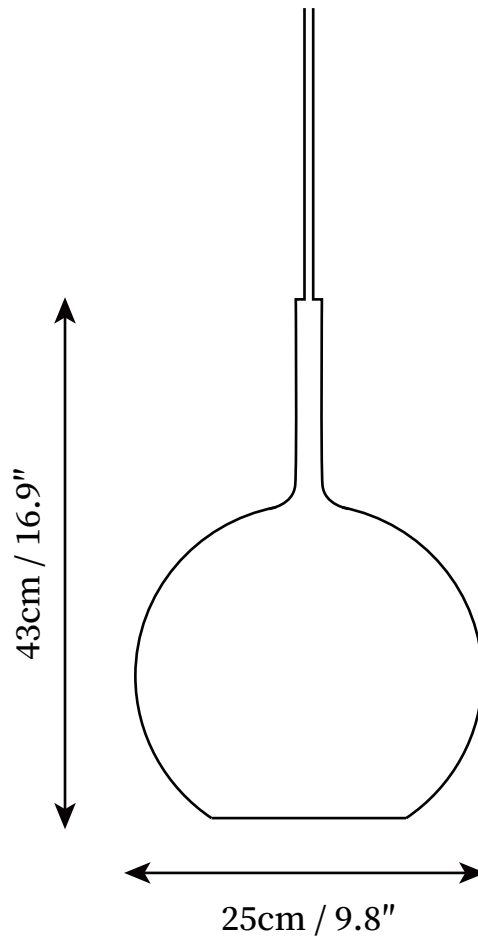

SPECIFICATION SHEET

DESCRIPTION

Glo is one of the iconic lamps of Penta, designed by Carlo Colombo. This collection, available as table, floor and pendant lamps, gives a strong scenic impact to the different interior design solutions.

SPECIFICATION DETAILS

*For custom options, consult factory for details

Fixture Dimensions	D 9.8" x H 16.9"
Light source	E27
Wattage	Max 40W
Voltage	AC 110-240V
Color Temperature	Based on the purchase of light bulbs
CRI(Ra)	80CRI
Mounting	Ceiling
Driver Required	NO
Optional Color Temps	Buy bulbs as needed
LED Rated Life	Based on bulb life (we do not supply bulbs)
Dimming	Dimming is not supported
Finishes	Transparent, Light Amber, Smoke Gray
Glass Details	Transparent, Light Amber, Smoke Gray
Material	Metal, Glass
Wire Length	59"
Wire Type	Clear Coaxial Wire
Warranty	2 Yaers