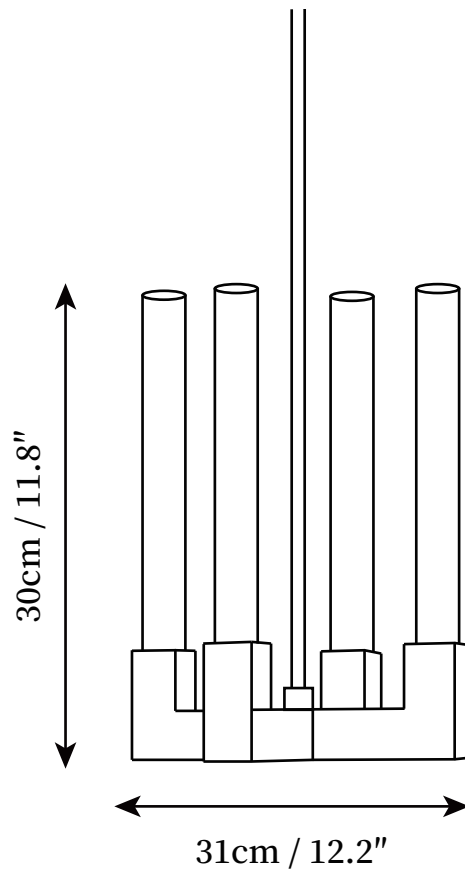

Cannele Linear Chandelier

Email: info@vakkerlight.com
www.vakkerlight.com

10685-B Hazelhurst Dr. # 29032 Houston, TX 77043 USA

SPECIFICATION SHEET

DESCRIPTION

The form of a Beaux Arts chandelier is reinterpreted in solid brass by renowned lighting designer. Defined by clean lines and sharp angles, the fixture's elegant ribbed-glass hurricanes showcase Edison filament bulbs, shimmering like candles within. Crafted of solid brass Hurricanes are made of ribbed borosilicate glass for durability and brilliance. Lacquered Burnished Brass finish has been lacquered to preserve its color.

SPECIFICATION DETAILS

*For custom options, consult factory for details

Fixture Dimensions	D 12.2" x H 11.8"
Light source	E14
Wattage	Max 15W
Voltage	AC 110-240V
Color Temperature	Based on the purchase of light bulbs
CRI(Ra)	80CRI
Mounting	Ceiling
Driver Required	NO
Optional Color Temps	Buy bulbs as needed
LED Rated Life	Based on bulb life (we do not supply bulbs)
Dimming	Dimming is not supported
Finishes	Polished Brass, Blackened, Chrome
Glass Details	Clear
Material	Brass, Glass
Rod Length	Rod lengths range between 50cm - 100cm
Rod Type	Polished Brass, Blackened, Chrome / Rod
Warranty	2 Yaers

SPECIFICATION DETAILS

*For custom options, consult factory for details

Fixture Dimensions	D 55.1" x H 11.8"
Light source	E14
Wattage	Max 15W
Voltage	AC 110-240V
Color Temperature	Based on the purchase of light bulbs
CRI(Ra)	80CRI
Mounting	Ceiling
Driver Required	NO
Optional Color Temps	Buy bulbs as needed
LED Rated Life	Based on bulb life (we do not supply bulbs)
Dimming	Dimming is not supported
Finishes	Polished Brass, Blackened, Chrome
Glass Details	Clear
Material	Brass, Glass
Rod Length	Rod lengths range between 50cm - 100cm
Rod Type	Polished Brass, Blackened, Chrome / Rod
Warranty	2 Yaers