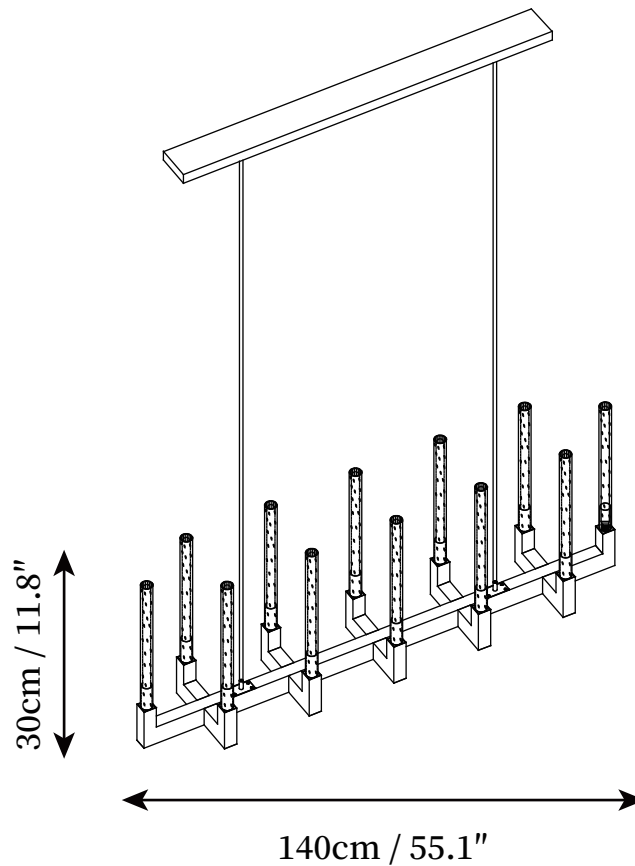

SPECIFICATION SHEET

DESCRIPTION

The form of a Beaux Arts chandelier is reinterpreted in solid brass by renowned lighting designer. Defined by clean lines and sharp angles, the fixture's elegant ribbed-glass hurricanes showcase Edison filament bulbs, shimmering like candles within. Crafted of solid brass Hurricanes are made of ribbed borosilicate glass for durability and brilliance. Lacquered Burnished Brass finish has been lacquered to preserve its color.

SPECIFICATION DETAILS

*For custom options, consult factory for details

Fixture Dimensions	D 55.1" x H 11.8"
Light source	E14
Wattage	Max 15W
Voltage	AC 110-240V
Color Temperature	Based on the purchase of light bulbs
CRI(Ra)	80CRI
Mounting	Ceiling
Driver Required	NO
Optional Color Temps	Buy bulbs as needed
LED Rated Life	Based on bulb life (we do not supply bulbs)
Dimming	Dimming is not supported
Finishes	Polished Brass, Blackened, Chrome
Glass Details	Clear
Material	Brass, Glass
Rod Length	Rod lengths range between 50cm - 100cm
Rod Type	Polished Brass, Blackened, Chrome / Rod
Warranty	2 Yaers