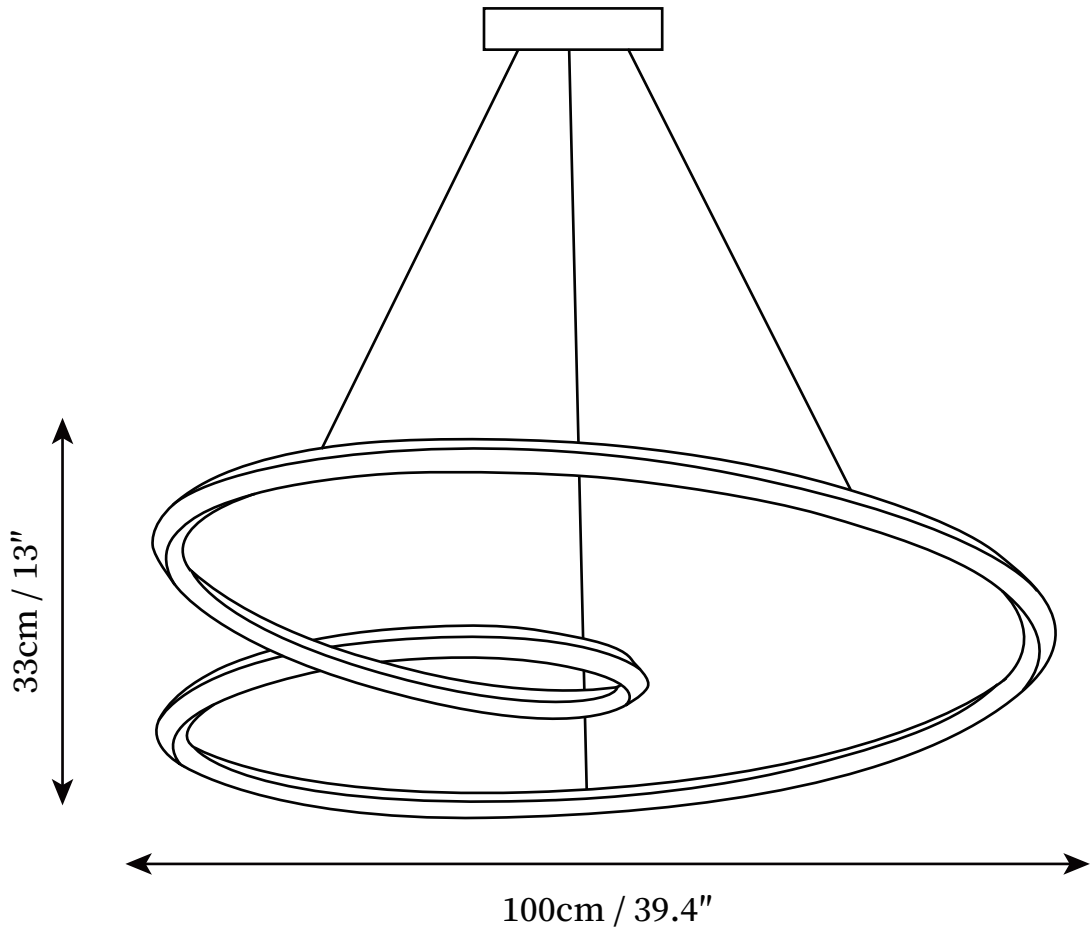

SPECIFICATION SHEET

DESCRIPTION

The Ampersand chandelier provides a reductive aesthetic focus but accomplished with a poetic flair. A contemporary eye catching piece that features a Clear round aesthetic glass with Opal diffuser housed by an extruded and rolled triangular aluminum loop.

SPECIFICATION DETAILS

*For custom options, consult factory for details

Fixture Dimensions	D 39.4" x H 13"
Light source	Built-in LED light strip
Wattage	~ 20W
Voltage	AC 110-240V
Color Temperature	3000k
CRI(Ra)	80CRI
Mounting	Ceiling
Driver Required	Yes
Optional Color Temps	Warm White (3000K), Cool White (6000K), Daylight (4000K)
LED Rated Life	30000 hours
Dimming	Dimming is not supported
Finishes	Gold, Black, White
Shadow Details	White
Material	Aluminum, Acrylic
Wire Length	59"
Wire Type	Clear Coaxial Wire
Warranty	2 Yaers