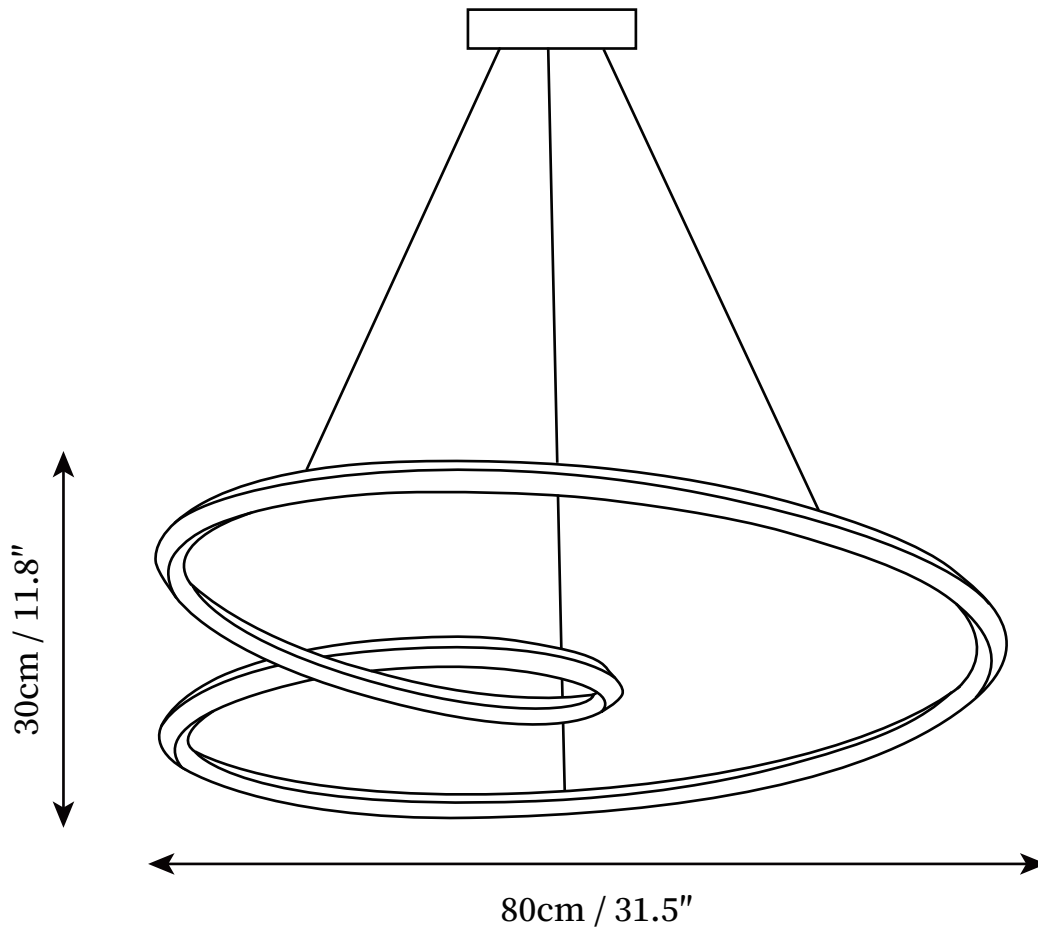

SPECIFICATION SHEET

DESCRIPTION

The Ampersand chandelier provides a reductive aesthetic focus but accomplished with a poetic flair. A contemporary eye catching piece that features a Clear round aesthetic glass with Opal diffuser housed by an extruded and rolled triangular aluminum loop.

SPECIFICATION DETAILS

*For custom options, consult factory for details

Fixture Dimensions	D 31.5" x H 11.8"
Light source	Built-in LED light strip
Wattage	~ 20W
Voltage	AC 110-240V
Color Temperature	3000k
CRI(Ra)	80CRI
Mounting	Ceiling
Driver Required	Yes
Optional Color Temps	Warm White (3000K), Cool White (6000K), Daylight (4000K)
LED Rated Life	30000 hours
Dimming	Dimming is not supported
Finishes	Gold, Black, White
Glass Details	White
Material	Aluminum, Acrylic
Wire Length	59"
Wire Type	Clear Coaxial Wire
Warranty	2 Yaers