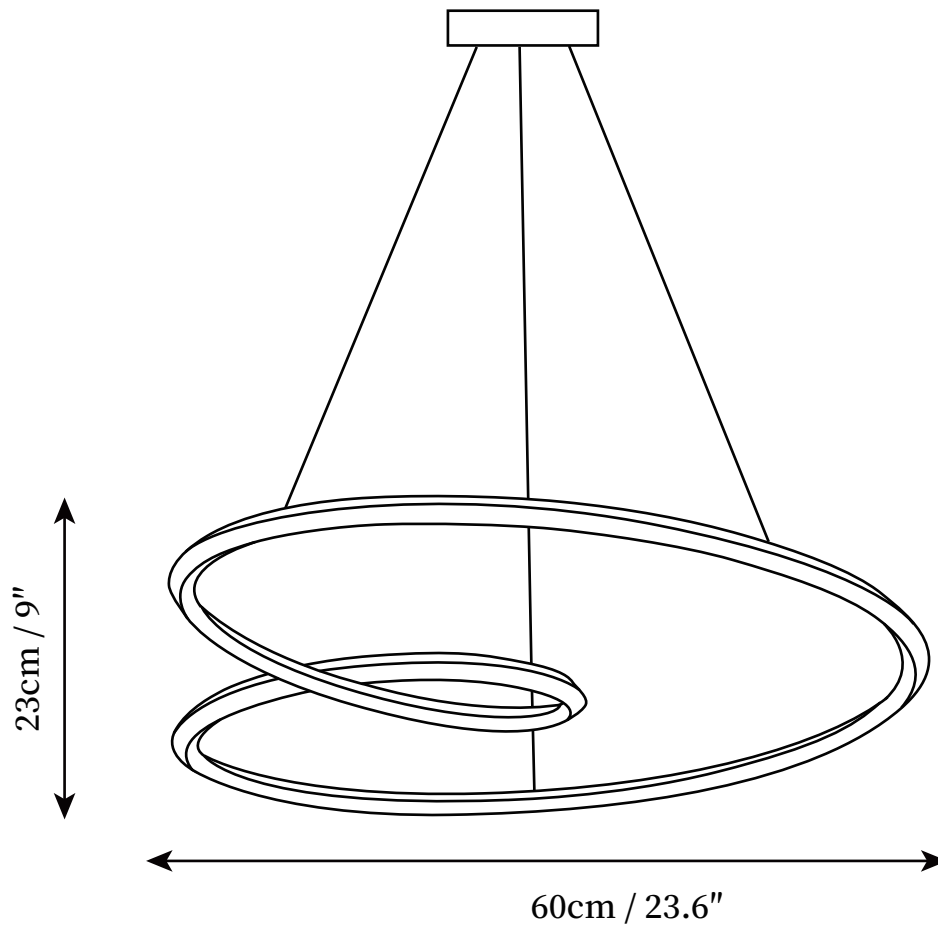

SPECIFICATION SHEET

DESCRIPTION

The Ampersand chandelier provides a reductive aesthetic focus but accomplished with a poetic flair. A contemporary eye catching piece that features a Clear round aesthetic glass with Opal diffuser housed by an extruded and rolled triangular aluminum loop.

SPECIFICATION DETAILS

*For custom options, consult factory for details

Fixture Dimensions	D 23.6" x H 9"
Light source	Built-in LED light strip
Wattage	~ 20W
Voltage	AC 110-240V
Color Temperature	3000k
CRI(Ra)	80CRI
Mounting	Ceiling
Driver Required	Yes
Optional Color Temps	Warm White (3000K), Cool White (6000K), Daylight (4000K)
LED Rated Life	30000 hours
Dimming	Dimming is not supported
Finishes	Gold, Black, White
Glass Details	White
Material	Aluminum, Acrylic
Wire Length	59"
Wire Type	Clear Coaxial Wire
Warranty	2 Yaers