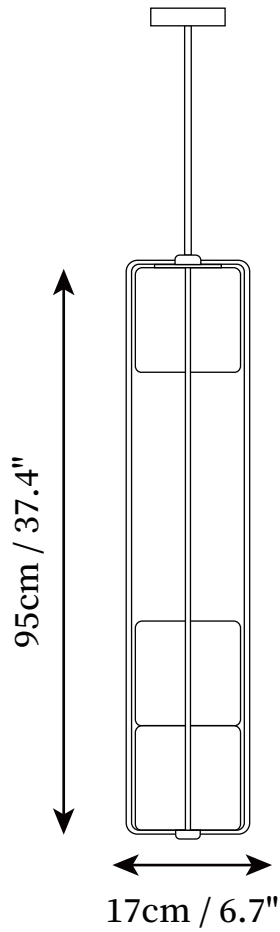

SPECIFICATION SHEET

DESCRIPTION

The Alice collection is inspired by brutalist modular architecture. The textured hand blown glass cubes are sandblasted to create a soft glow and stacked together to diffuse light in different intensities.

SPECIFICATION DETAILS

*For custom options, consult factory for details

Fixture Dimensions	D 6.7" x H 37.4"
Light source	E14
Wattage	Max 15W
Voltage	AC 110-240V
Color Temperature	Based on the purchase of light bulbs
CRI(Ra)	80CRI
Mounting	Ceiling
Driver Required	NO
Optional Color Temps	Buy bulbs as needed
LED Rated Life	Based on bulb life (we do not supply bulbs)
Dimming	Dimming is not supported
Finishes	Black, Gold
Glass Details	White
Material	Metal, Glass
Wire Length	59"
Wire Type	Black/Gold Coaxial Wire
Warranty	2 Yaers