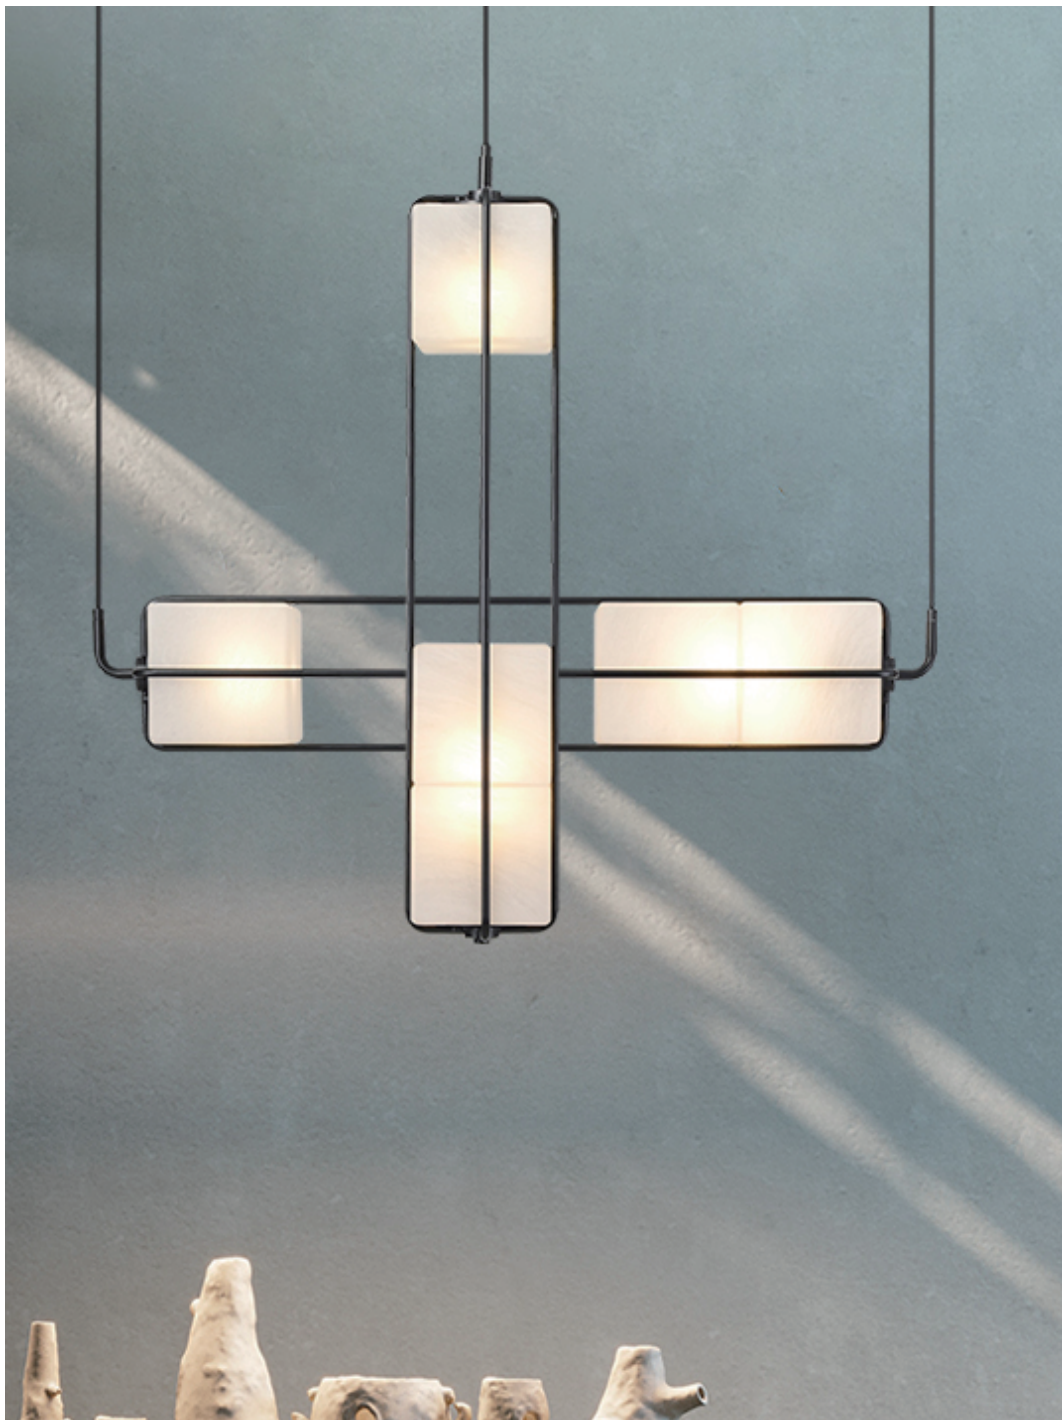

Alice Chandelier

Email: info@vakkerlight.com
www.vakkerlight.com