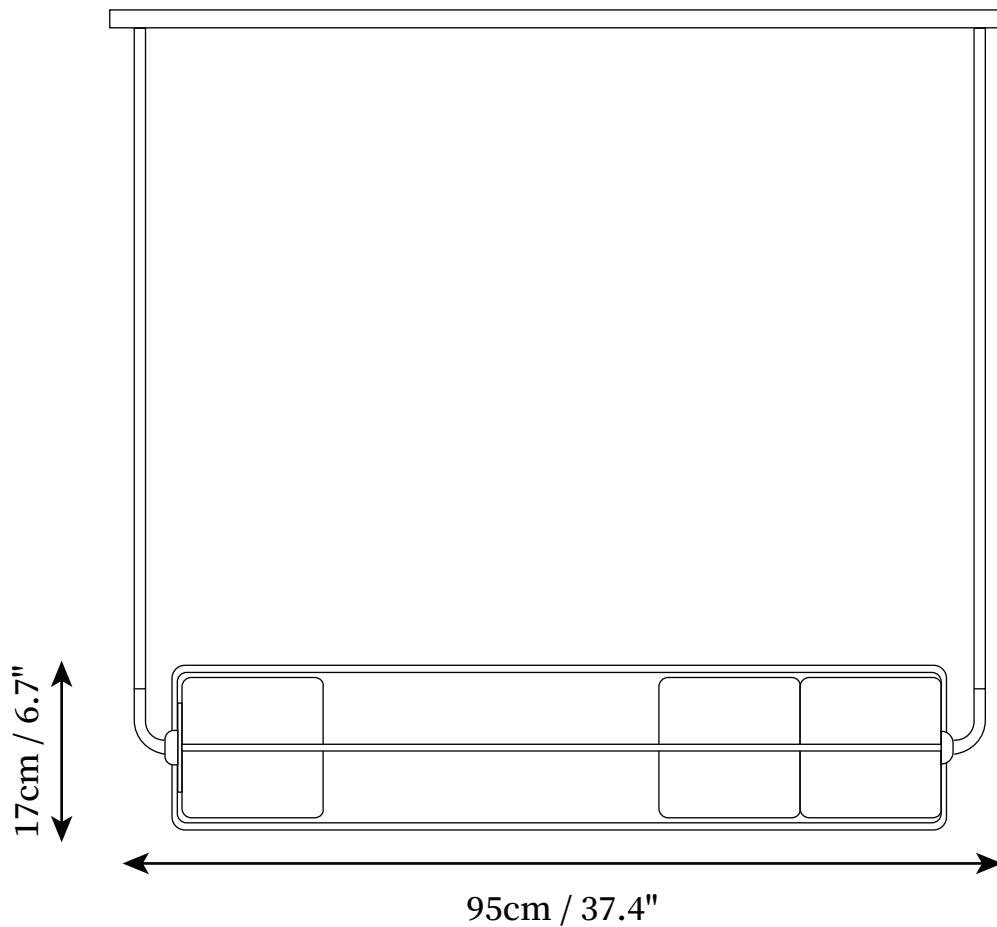

SPECIFICATION SHEET

DESCRIPTION

The Alice collection is inspired by brutalist modular architecture. The textured hand blown glass cubes are sandblasted to create a soft glow and stacked together to diffuse light in different intensities.

SPECIFICATION DETAILS

*For custom options, consult factory for details

Fixture Dimensions	D 37.4" x H 6.7"
Light source	E14
Wattage	Max 15W
Voltage	AC 110-240V
Color Temperature	Based on the purchase of light bulbs
CRI(Ra)	80CRI
Mounting	Ceiling
Driver Required	NO
Optional Color Temps	Buy bulbs as needed
LED Rated Life	Based on bulb life (we do not supply bulbs)
Dimming	Dimming is not supported
Finishes	Black, Gold
Shadow Details	White
Material	Metal, Glass
Wire Length	59"
Wire Type	Black/Gold Coaxial Wire
Warranty	2 Yaers