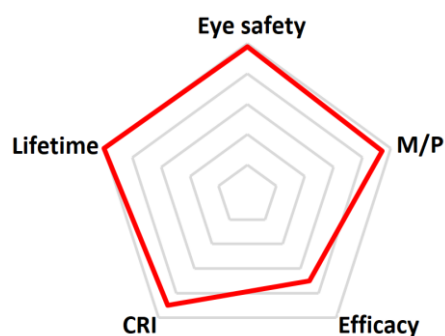

Applicability (2200K)