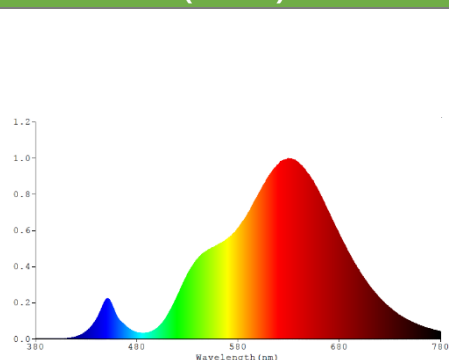

Part Number	Power	CRI	Beam Angle	Color-Temp	Luminous Flux	ON/OFF	Lifetime
L3210191.22	11W	85+	200°	2200K	1000lm	100,000	25,000hr
L3210191.27				2700K			

WELL24™ Nite A60 E27 Dimmable

General Information

Cap base:	E27	Nominal lifetime:	25000 h
EU RoHS compliant:	Yes	Switching cycle:	100000 X
Diameters:	60 mm	Net weight per lamp:	95 g
Height:	117 mm		

Technical data—Photometrical

Melanopic Ratio:	0.28 @ 2200 K 0.37 @ 2700 K	Color-Temp:	2200 K / 2700 K
Melanopic Daylight Efficacy Ratio:	0.25 @ 2200 K 0.34 @ 2700 K	Initial luminous flux:	1000 lm
Photobiological safety:	Exempt group	Color consistency:	SDCM < 6
Color rendering index:	85+	Beam angle:	200°

Spectral power distribution (2200K)

Applicability (2200K)

Distribution diagram (2200K)