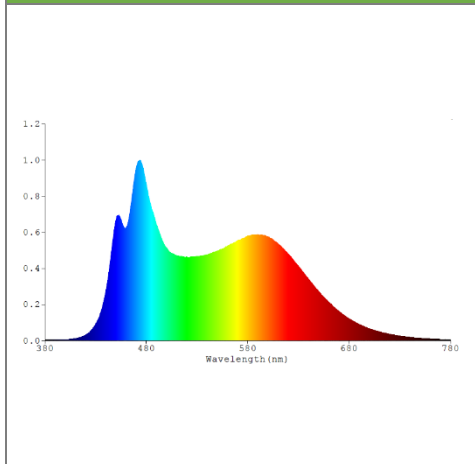

### Specification

Part Number	Power	CRI	Beam Angle	Color-Temp	Luminous Flux	ON/OFF	Lifetime
L3210105.40	11W	90+	200°	4000K	1100lm	100,000	25,000hr
L3210105.50				5000K			

### General Information

Cap base:	E26	Nominal lifetime:	25000 h
EU RoHS compliant:	Yes	Switching cycle:	100000 X
Diameters:	2.36 inch / 60 mm	Net weight per lamp:	3.35 oz / 95 g
Height:	4.61 inch /117 mm		

### Technical data—Photometrical

Melanopic Ratio:	0.92 @ 4000 K 1.03 @ 5000 K	Color-Temp:	4000 K / 5000 K
Melanopic Daylight Efficacy Ratio:	0.79 @ 4000 K 0.93 @ 5000 K	Initial luminous flux:	1100 lm
Photobiological safety:	Exempt group	Color consistency:	SDCM < 6
Color rendering index:	90+	Beam angle:	200°

### Spectral power distribution (5000K)