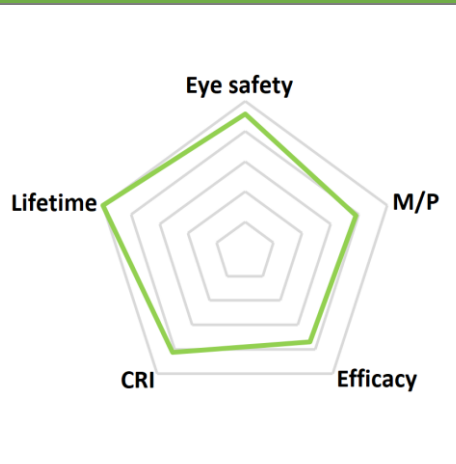

Applicability (5000K)