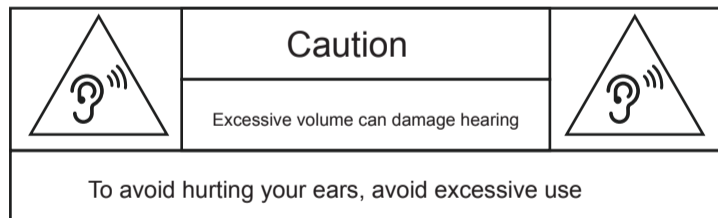

## 开机步骤

- ① 接入电源或电池      ② 插入耳机

- ③ 打开上盖      ④ 放入碟片

- ⑤ 开机播放

## Introduction to button functions

	Turn on / stop / Press twice to shut down; Long press for locking and unlocking
	Next song / long press for fast forward
	Play / pause
	Last song / long press for fast reverse
	Volume up
	Volume down
	Playback mode
	EQ sound mode / long press for DIR; MP3 disc music directory selection