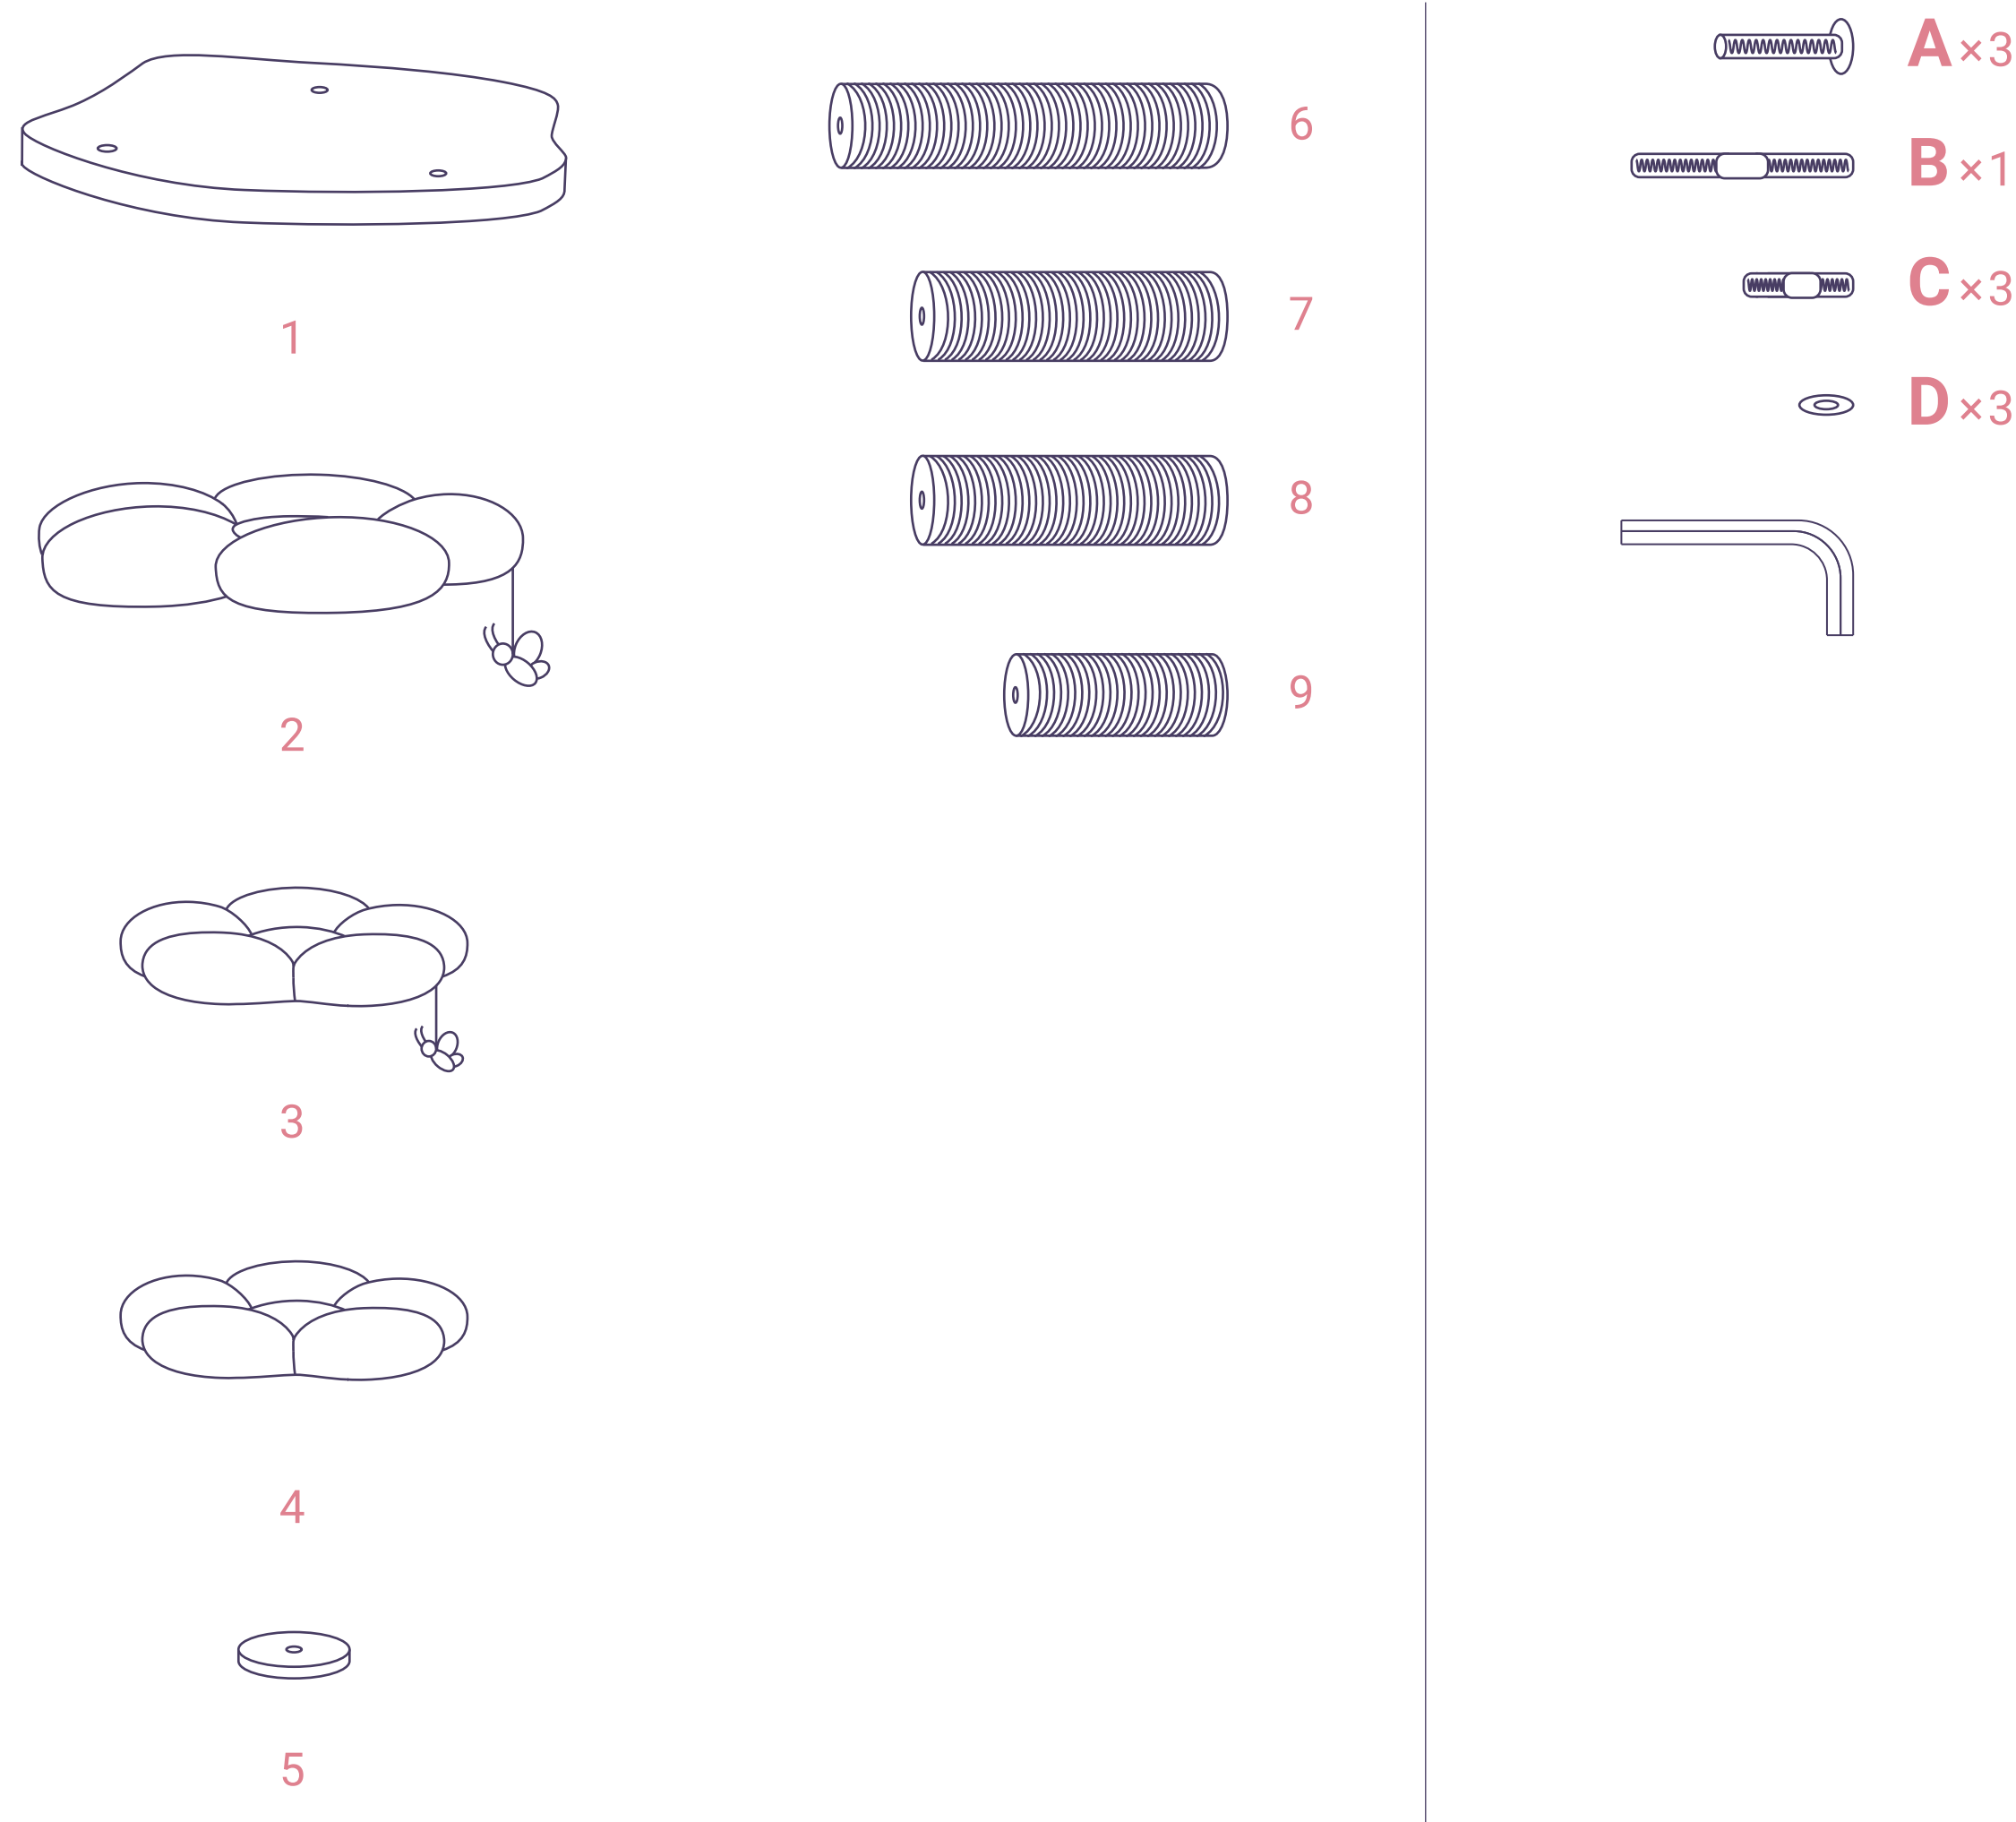

35.4 IN
HEIGHT

THREE FLOWER CAT TREE

READ BEFORE YOU START

Please identify and sort all components shown below.
For any issues during installation, please ask for assistance at service@happyandpolly.com or check our YouTube Channel https://www.youtube.com/channel/UCbPD98rZ-jOYrTCQA_0eNLg.

SAFETY GUIDELINES TO PREVENT INJURIES

- This cat tree is intended for CATS, not to be sat on by human babies.
- Care should be taken when unpacking the product.
- Keep small objects away from children and pets.
- Follow instructions accordingly, make sure all steps are accomplished.
- NEVER climb, shake, step on, or hang on the product.
- Keep the cat tree indoors and away from direct sunlight or damp areas.
- Always operate this cat tree on a flat, level, and stable surface.
- Examine the cat tree frequently for damaged, missing, or loose parts.
- Discard if the cat tree is torn or damaged.
- Contact our customer service for any damaged parts within two months.

IMPORTANT

- Please identify and sort all components shown below.
- All pictures shown are for illustration purposes only. The actual cat tree may vary due to product enhancement.

ASSEMBLY INSTRUCTIONS