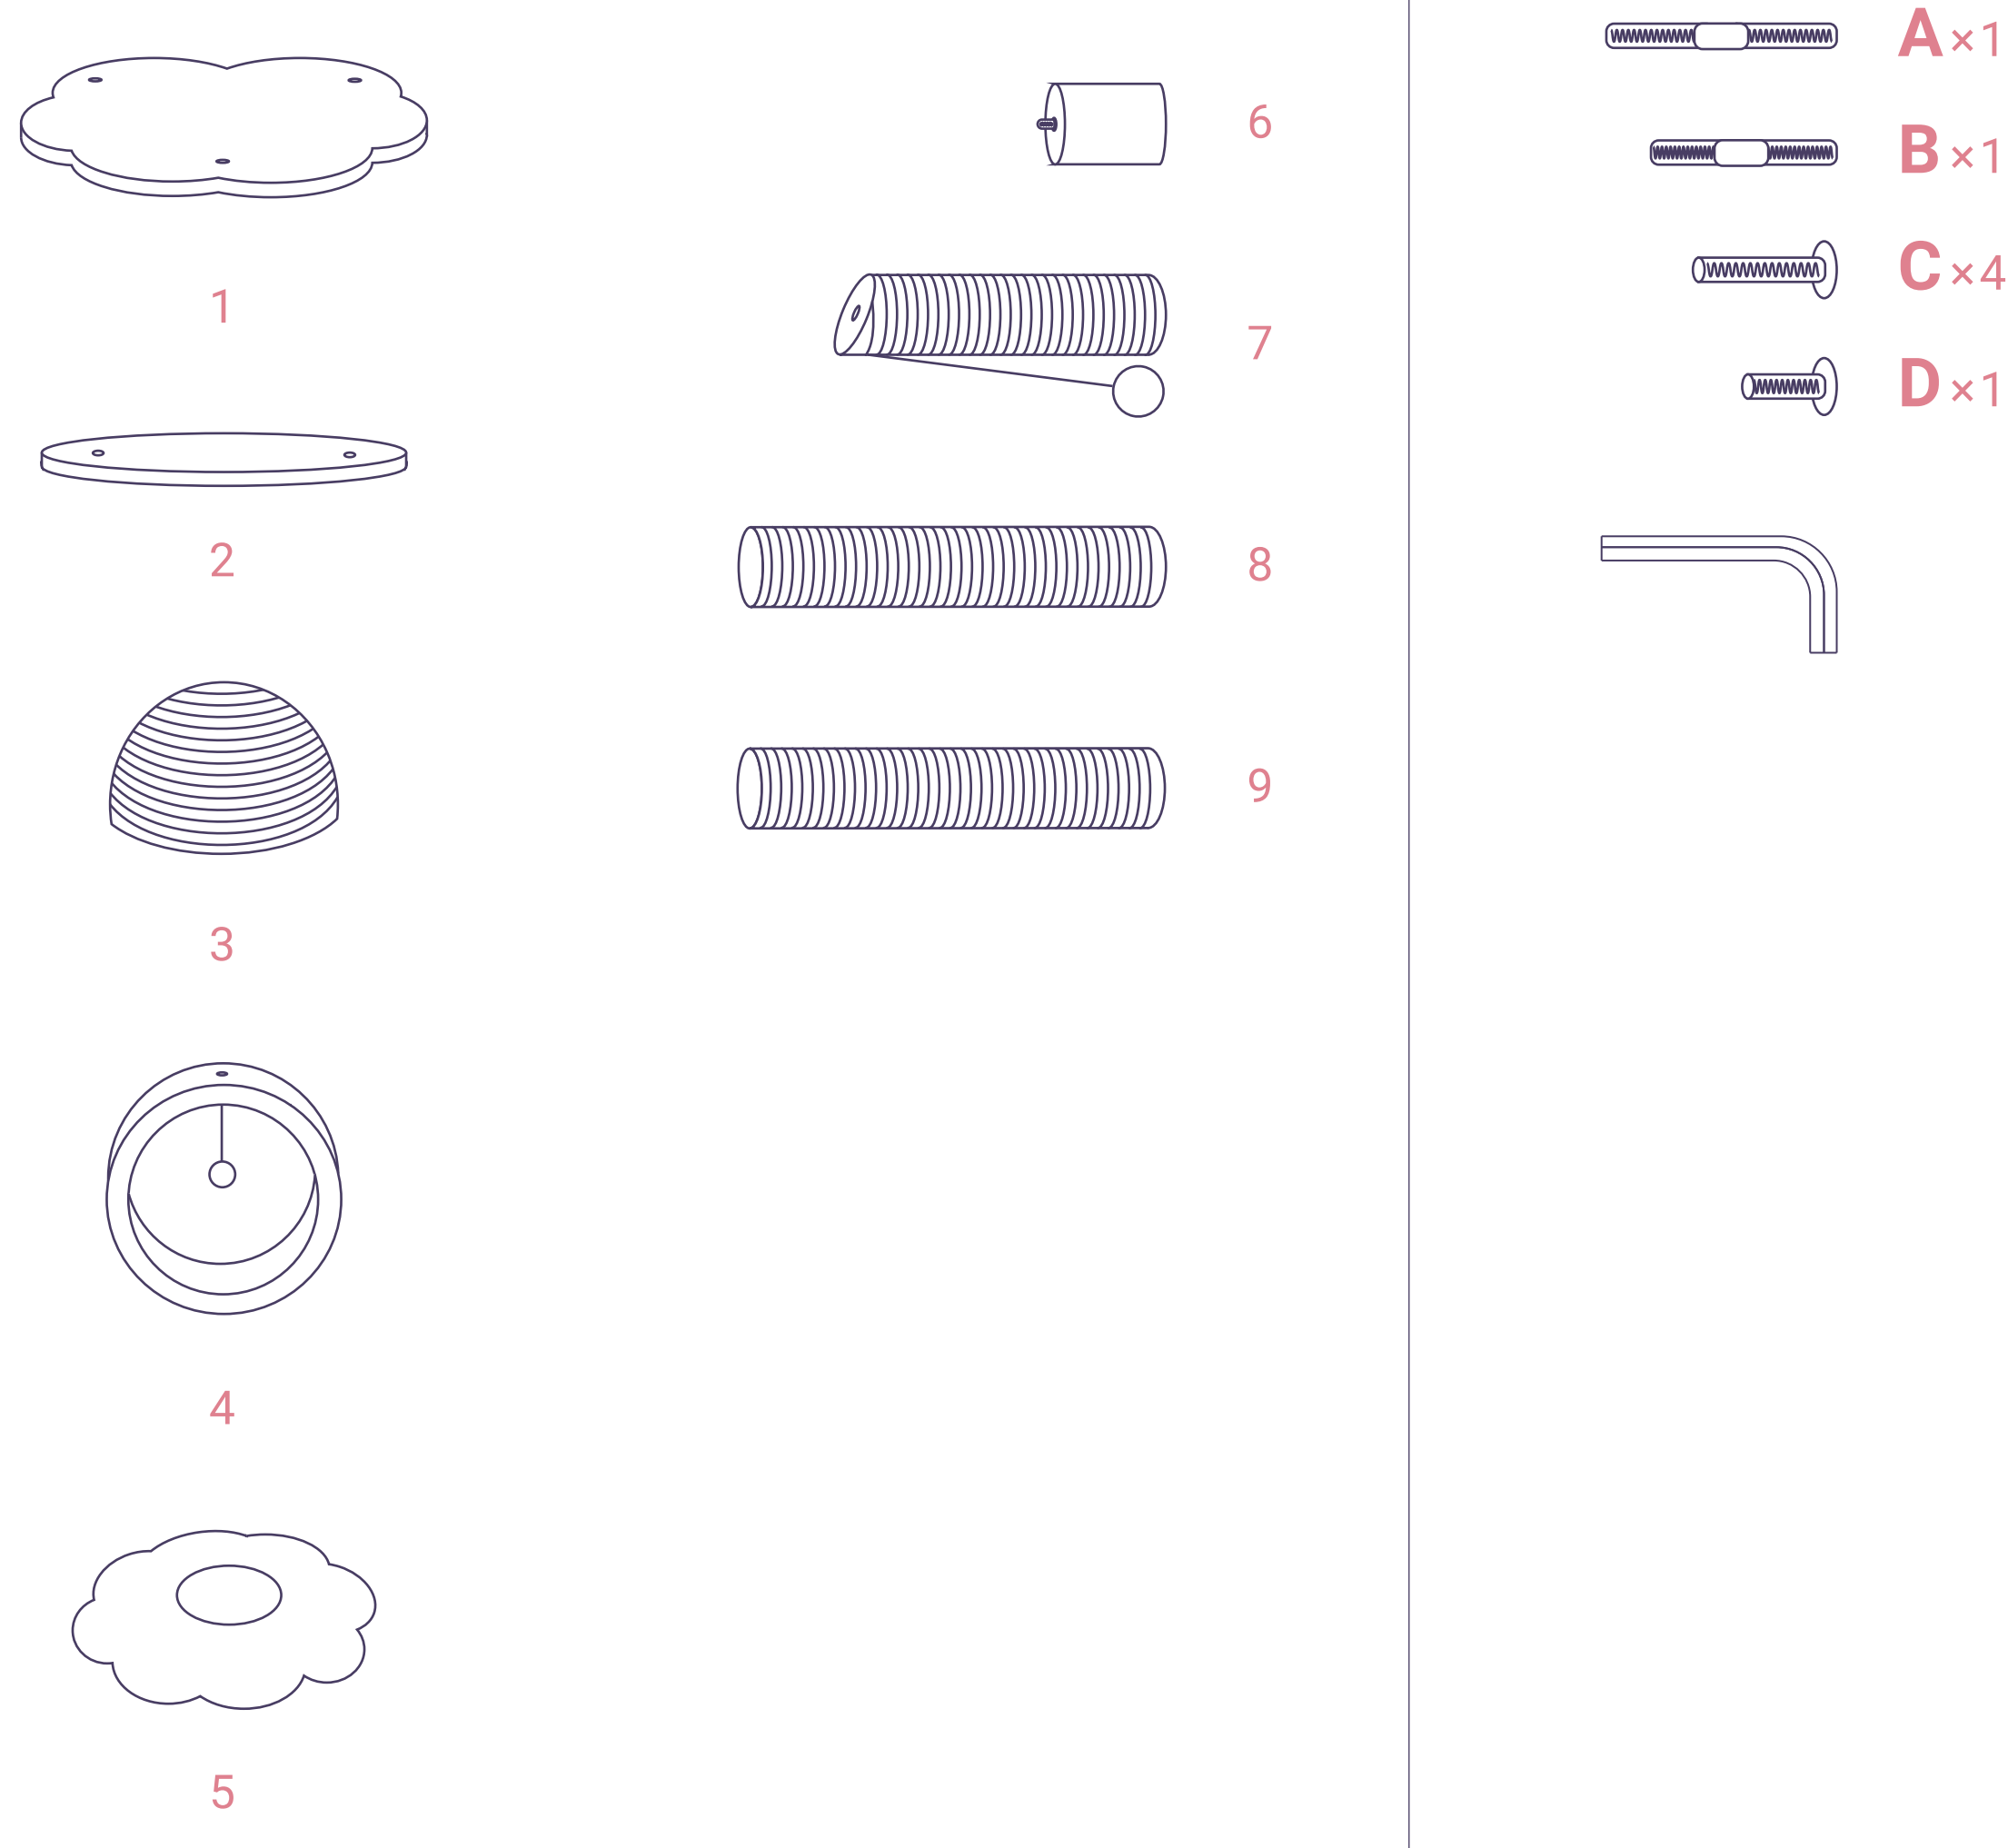

35.4 IN
HEIGHT

SUNFLOWER CAT TREE

READ BEFORE YOU START

Please identify and sort all components shown below.
For any issues during installation, please ask for assistance at service@happyandpolly.com or check our YouTube Channel https://www.youtube.com/channel/UCbPD98rZ-jOYrTCQA_0eNLg.

SAFETY GUIDELINES TO PREVENT INJURIES

- This cat tree is intended for CATS, not to be sat on by human babies.
- Care should be taken when unpacking the product.
- Keep small objects away from children and pets.
- Follow instructions accordingly, make sure all steps are accomplished.
- NEVER climb, shake, step on, or hang on the product.
- Keep the cat tree indoors and away from direct sunlight or damp areas.
- Always operate this cat tree on a flat, level, and stable surface.
- Examine the cat tree frequently for damaged, missing, or loose parts.
- Discard if the cat tree is torn or damaged.
- Contact our customer service for any damaged parts within two months.

IMPORTANT

- Please identify and sort all components shown below.
- All pictures shown are for illustration purposes only. The actual cat tree may vary due to product enhancement.

ASSEMBLY INSTRUCTIONS