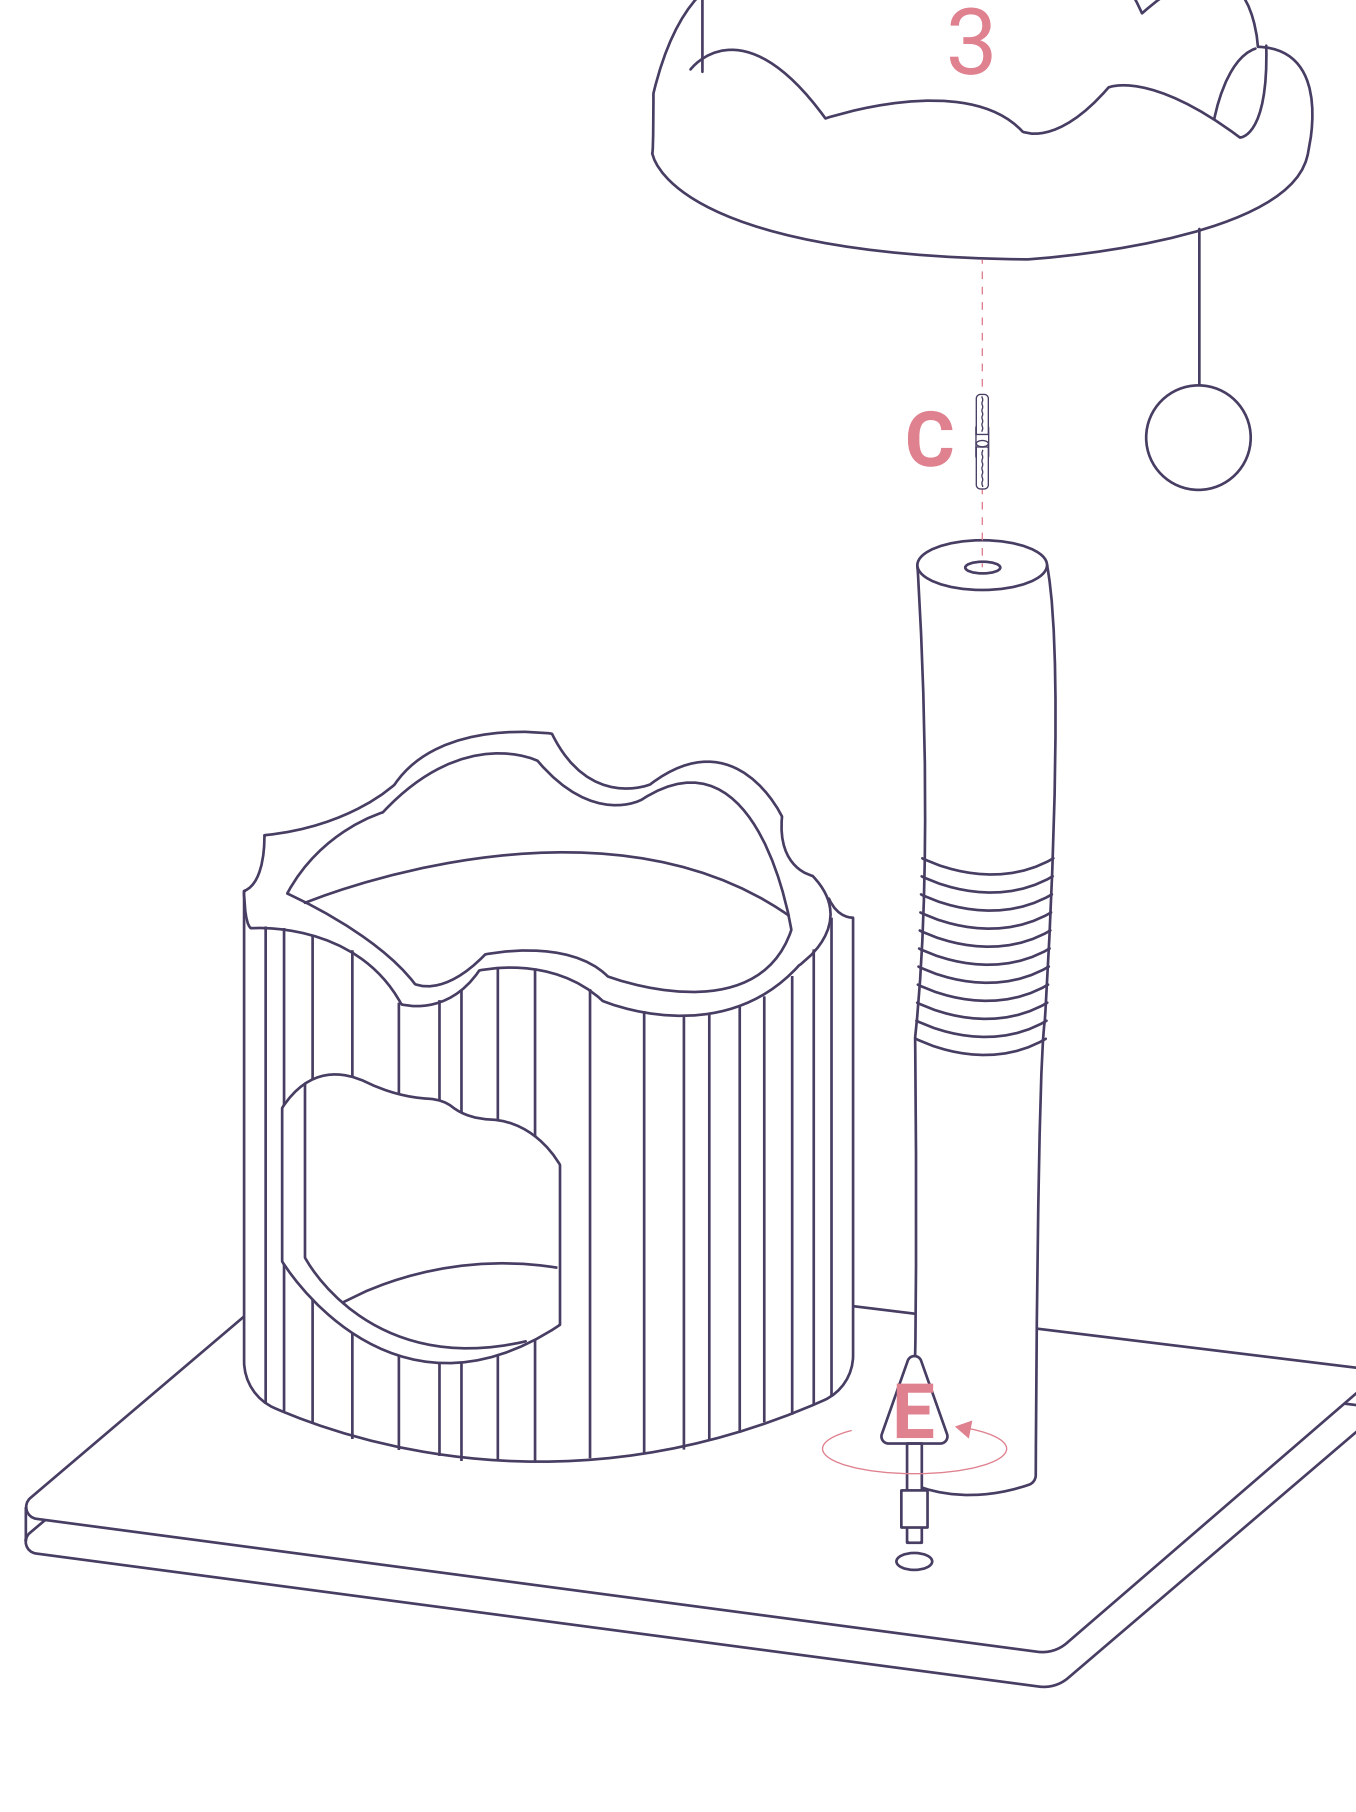

29.5 IN
HEIGHT

STYLISH CATNAP STUMP CAT TREE

READ BEFORE YOU START

Please identify and sort all components shown below. For any issues during installation, please ask for assistance at service@happyandpolly.com or check our YouTube Channel <https://www.youtube.com/channel/UCbPD98rZ-jOYrTCQA_0eNLg>.

SAFETY GUIDELINES TO PREVENT INJURIES

- This cat tree is intended for CATS, not to be sat on by human babies.
- Care should be taken when unpacking the product.
- Keep small objects away from children and pets.
- Follow instructions accordingly, make sure all steps are accomplished.
- NEVER climb, shake, step on, or hang on the product.
- Keep the cat tree indoors and away from direct sunlight or damp areas.
- Always operate this cat tree on a flat, level, and stable surface.
- Examine the cat tree frequently for damaged, missing, or loose parts.
- Discard if the cat tree is torn or damaged.
- Contact our customer service for any damaged parts within two months.

IMPORTANT

- Please identify and sort all components shown below.
- All pictures shown are for illustration purposes only. The actual cat tree may vary due to product enhancement.

ASSEMBLY INSTRUCTIONS

1

2

3

4