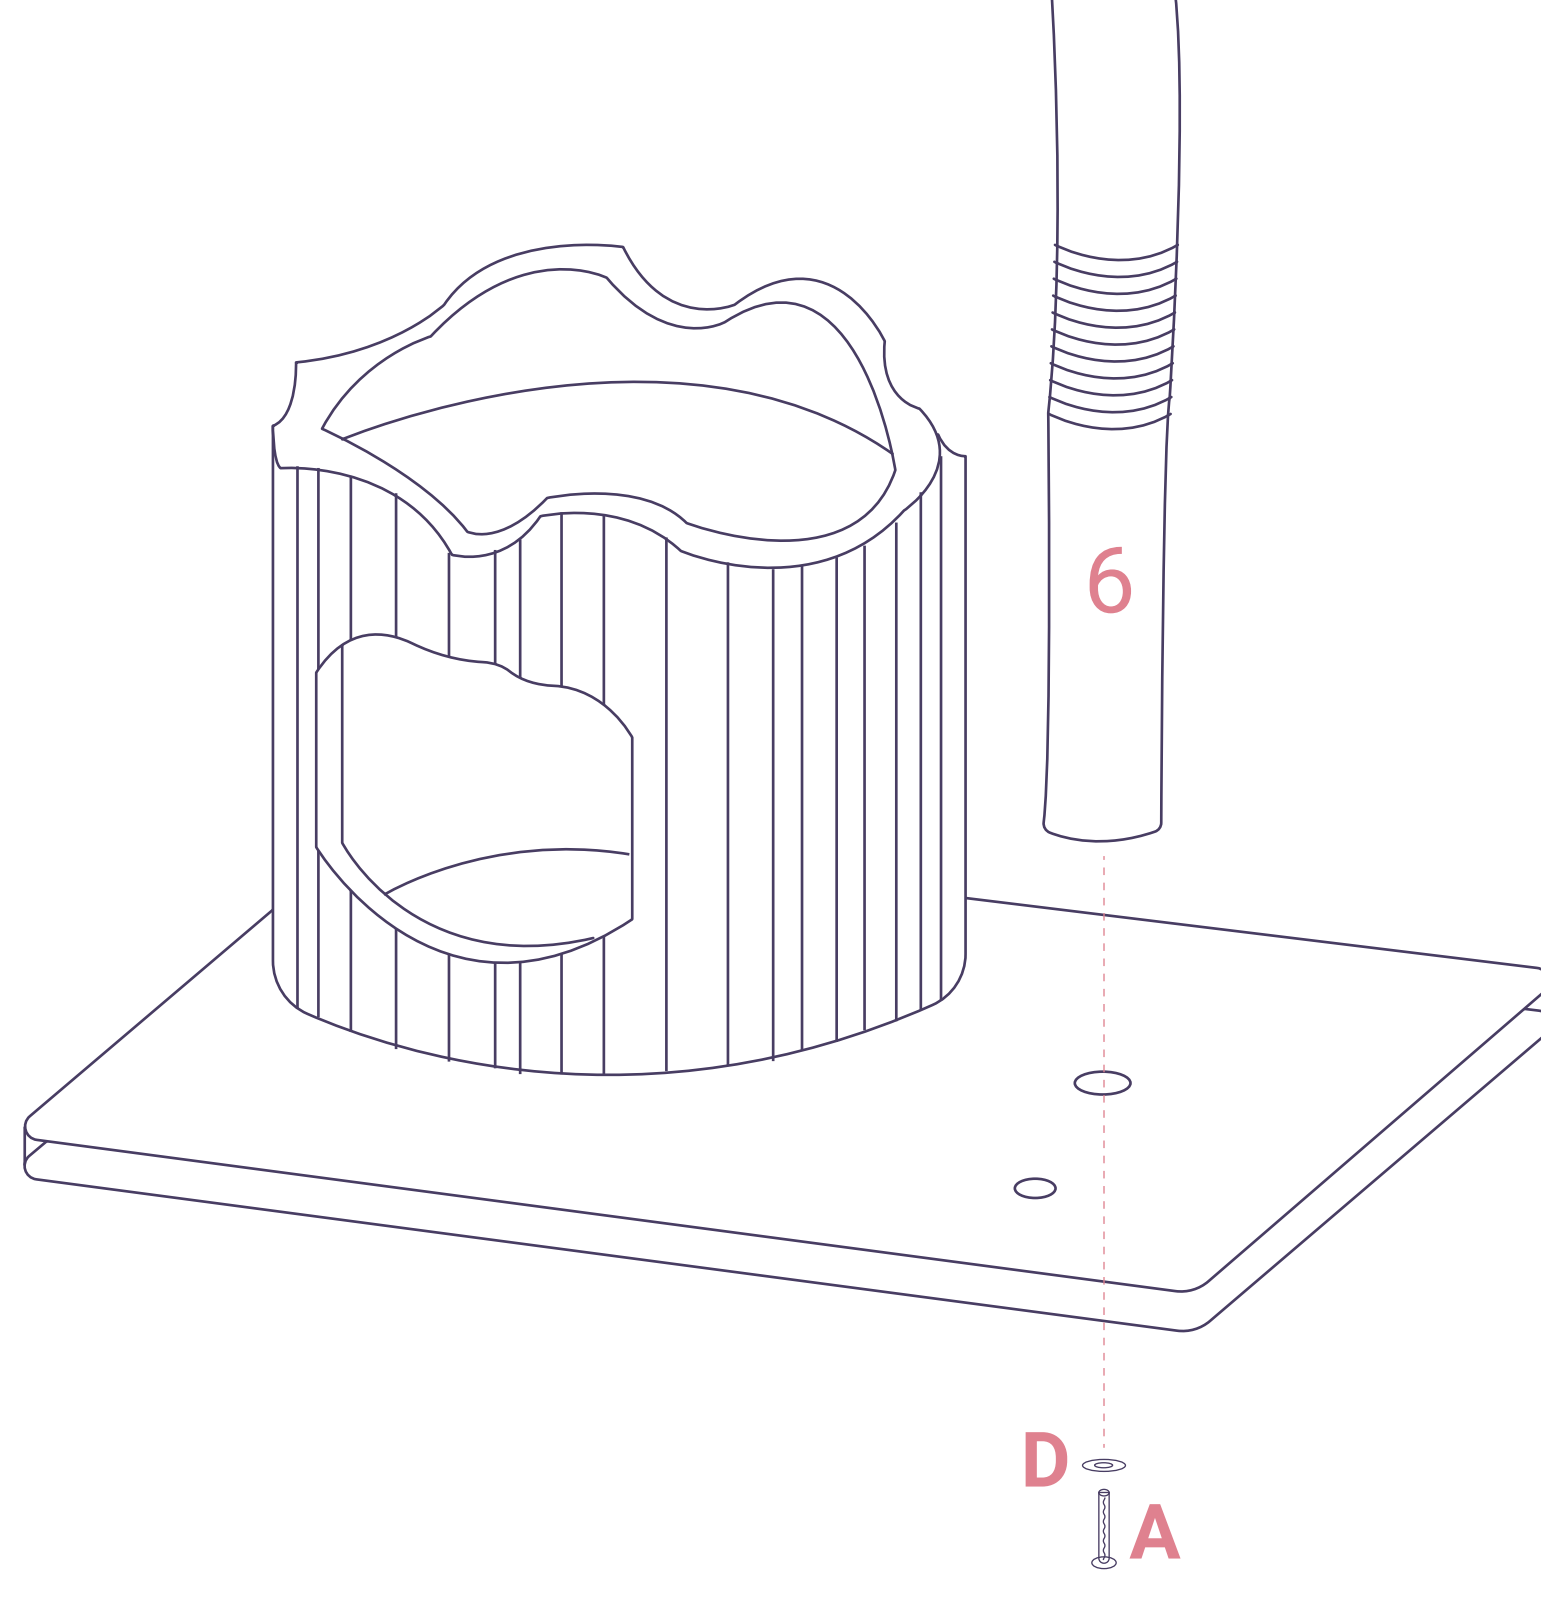

SAFETY GUIDELINES TO PREVENT INJURIES

- This cat tree is intended for CATS, not to be sat on by human babies.
- Care should be taken when unpacking the product.
- Keep small objects away from children and pets.
- Follow instructions accordingly, make sure all steps are accomplished.
- NEVER climb, shake, step on, or hang on the product.
- Keep the cat tree indoors and away from direct sunlight or damp areas.
- Always operate this cat tree on a flat, level, and stable surface.
- Examine the cat tree frequently for damaged, missing, or loose parts.
- Discard if the cat tree is torn or damaged.
- Contact our customer service for any damaged parts within two months.

IMPORTANT

- Please identify and sort all components shown below.
- All pictures shown are for illustration purposes only. The actual cat tree may vary due to product enhancement.

ASSEMBLY INSTRUCTIONS

1

2