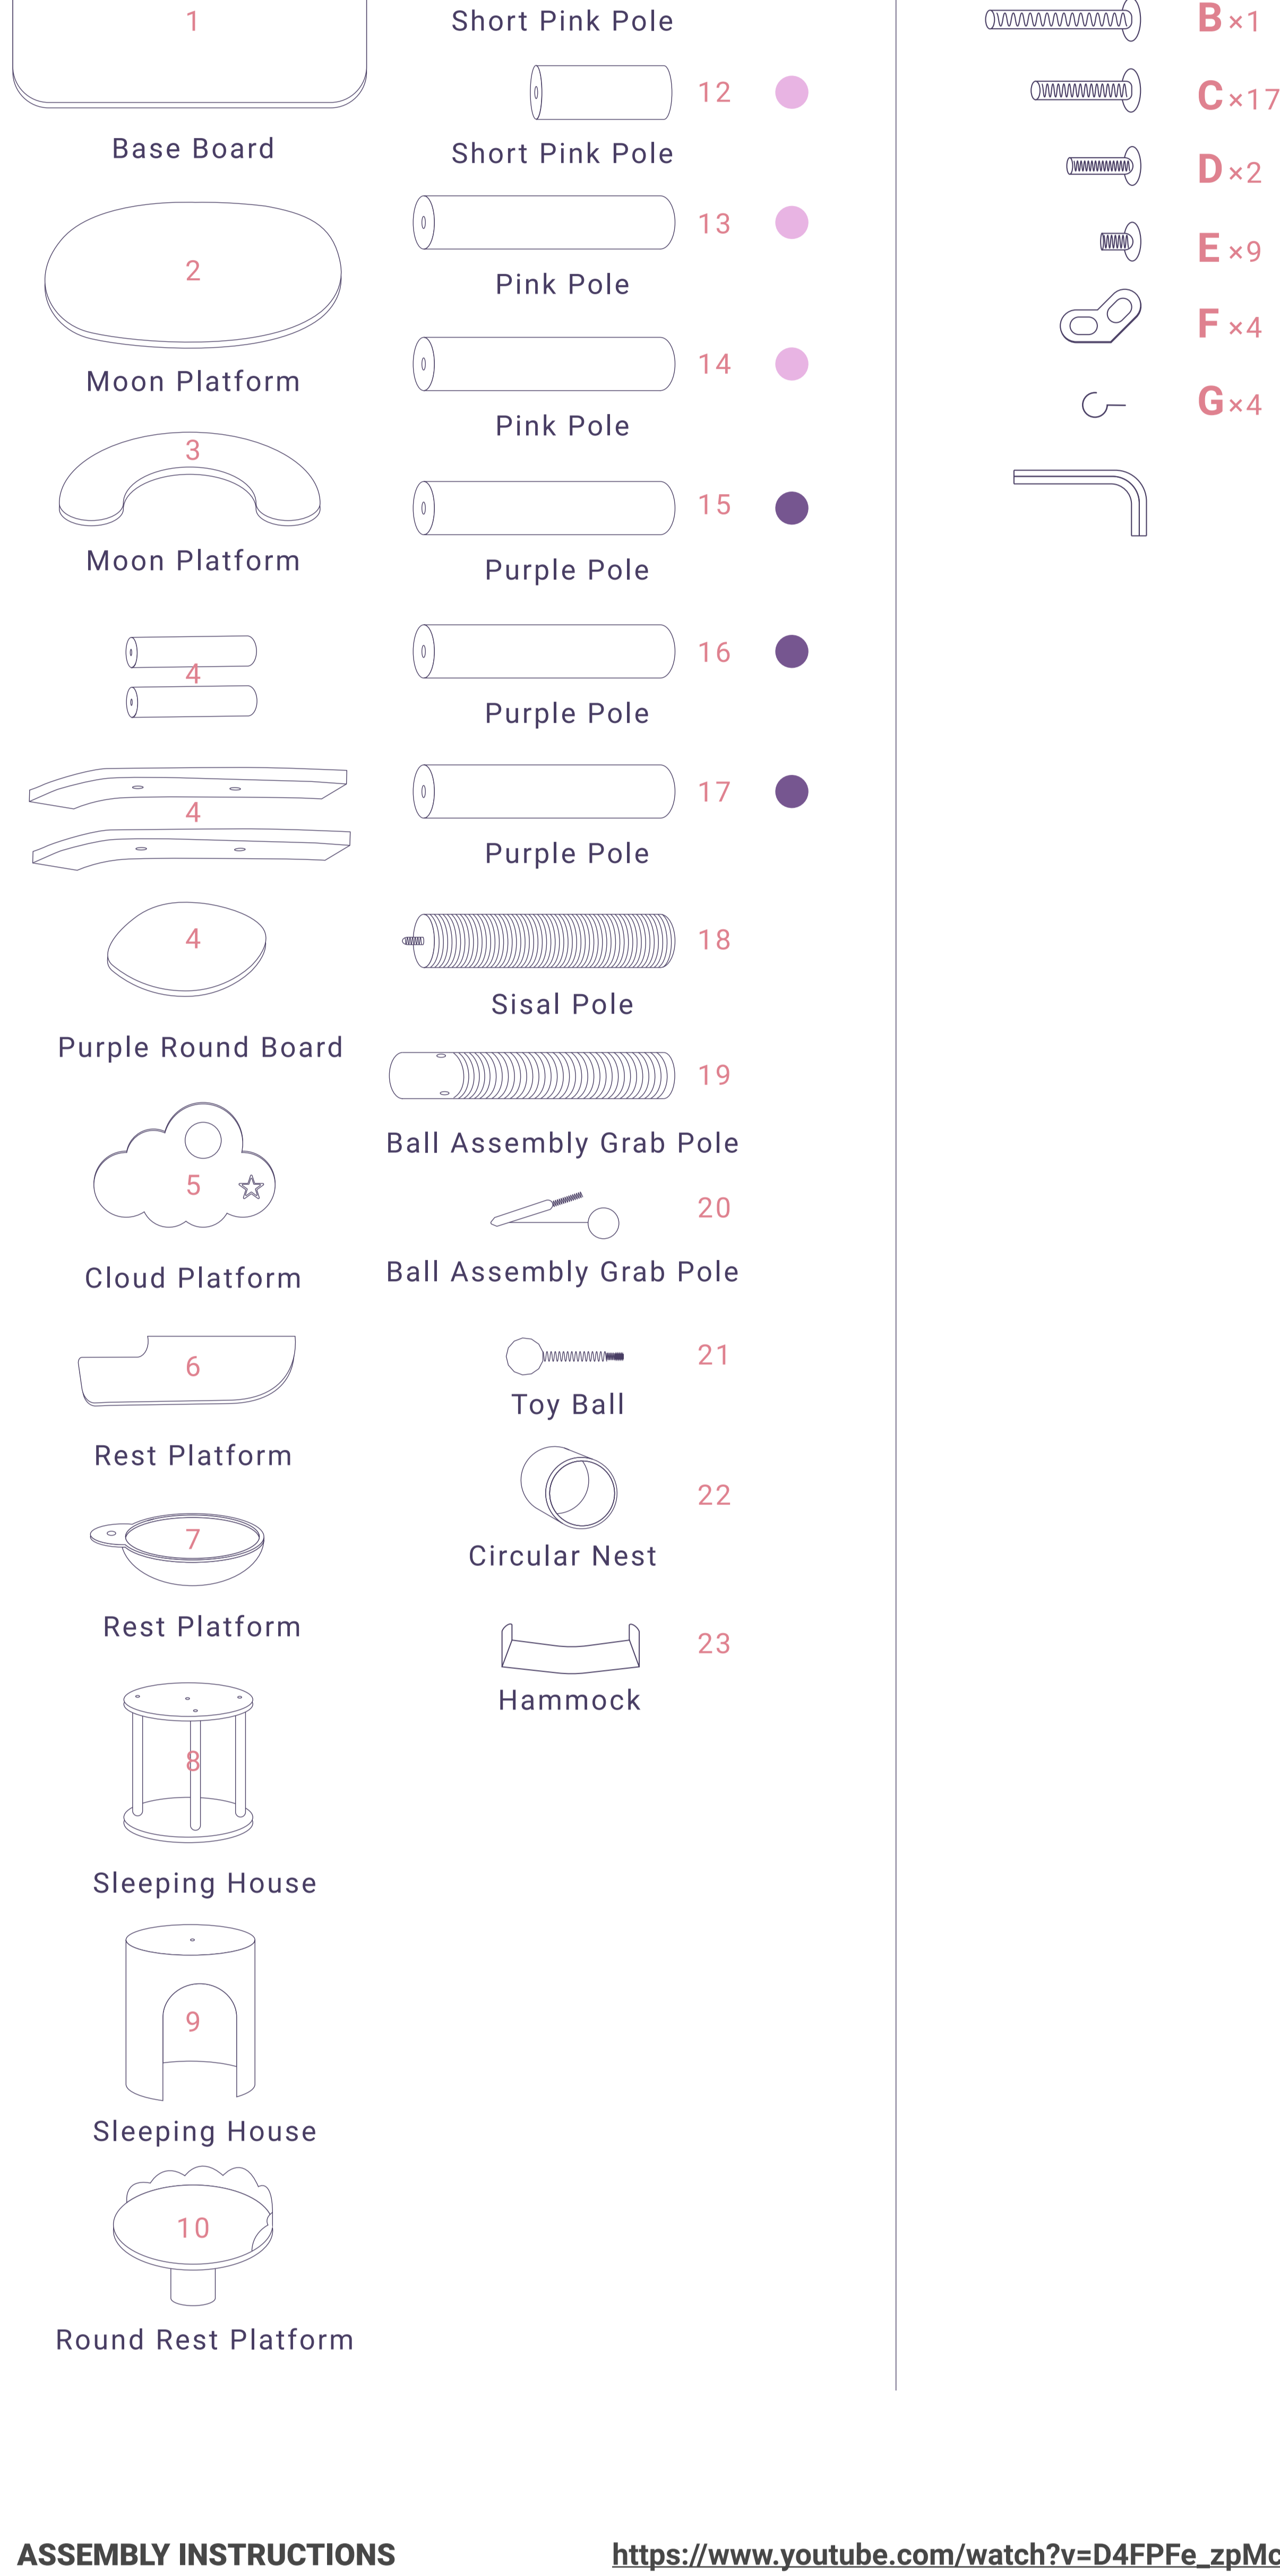

65 IN HEIGHT

MOONLIGHT

CAT TREE

STYLE-F

READ BEFORE YOU START

Please identify and sort all components shown below. For any issues during installation, please ask for assistance at service@happyandpolly.com or check our YouTube Channel https://www.youtube.com/channel/UCbPD98rZ-iOYrTCQA_0eNLg.

SAFETY GUIDELINES TO PREVENT INJURIES

- This cat tree is intended for CATS, not to be sat on by human babies.
- Care should be taken when unpacking the product.
- Keep small objects away from children and pets.
- Follow instructions accordingly, make sure all steps are accomplished.
- NEVER climb, shake, step on, or hang on the product.
- Keep the cat tree indoors and away from direct sunlight or damp areas.
- Always operate this cat tree on a flat, level, and stable surface.
- Examine the cat tree frequently for damaged, missing, or loose parts.
- Discard if the cat tree is torn or damaged.
- Contact our customer service for any damaged parts within two months.

IMPORTANT

- Please identify and sort all components shown below.
- All pictures shown are for illustration purposes only. The actual cat tree may vary due to product enhancement.

ASSEMBLY INSTRUCTIONS

https://www.youtube.com/watch?v=D4FPFe_zpMc