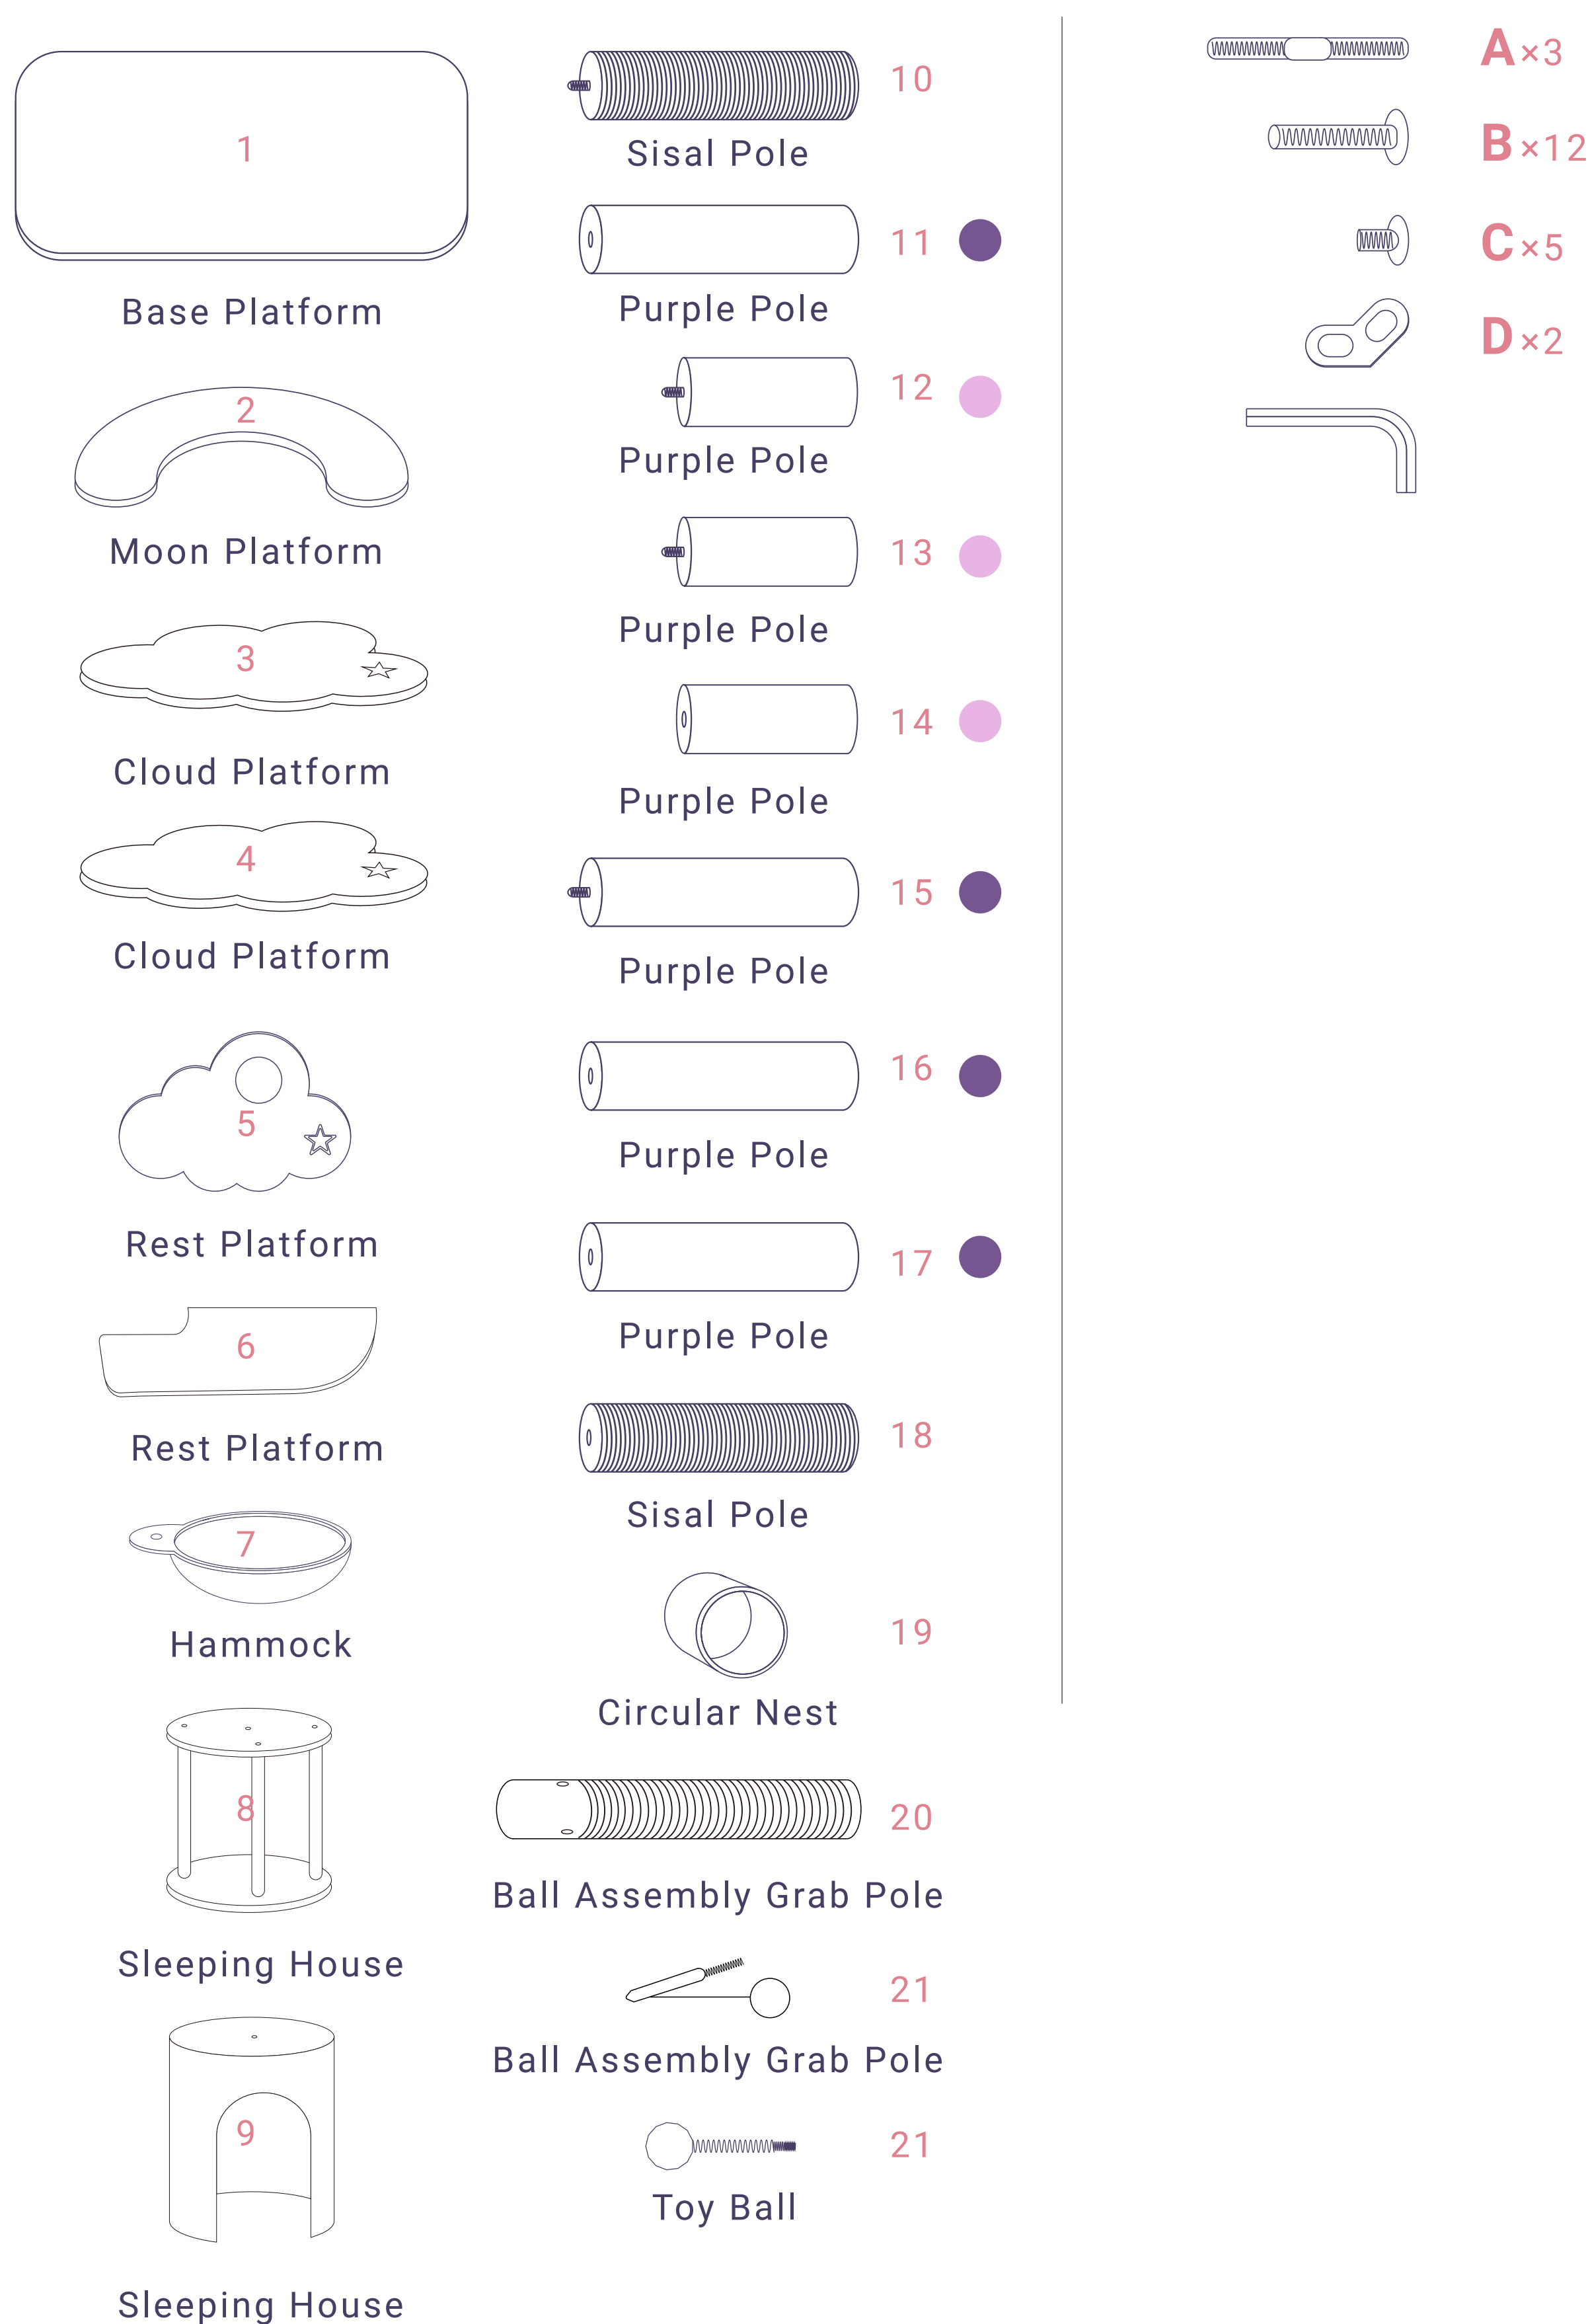

59.1 IN HEIGHT

MOONLIGHT

CAT TREE

STYLE-E

READ BEFORE YOU START

Please identify and sort all components shown below. For any issues during installation, please ask for assistance at service@happyandpolly.com or check our YouTube Channel https://www.youtube.com/channel/UCbPD98rZ-jOYrTCQA_0eNLg.

SAFETY GUIDELINES TO PREVENT INJURIES

- This cat tree is intended for CATS, not to be sat on by human babies.
- Care should be taken when unpacking the product.
- Keep small objects away from children and pets.
- Follow instructions accordingly, make sure all steps are accomplished.
- NEVER climb, shake, step on, or hang on the product.
- Keep the cat tree indoors and away from direct sunlight or damp areas.
- Always operate this cat tree on a flat, level, and stable surface.
- Examine the cat tree frequently for damaged, missing, or loose parts.
- Discard if the cat tree is torn or damaged.
- Contact our customer service for any damaged parts within two months.

IMPORTANT

- Please identify and sort all components shown below.
- All pictures shown are for illustration purposes only. The actual cat tree may vary due to product enhancement.

ASSEMBLY INSTRUCTIONS

<https://www.youtube.com/watch?v=p4JGcEwgQVM>