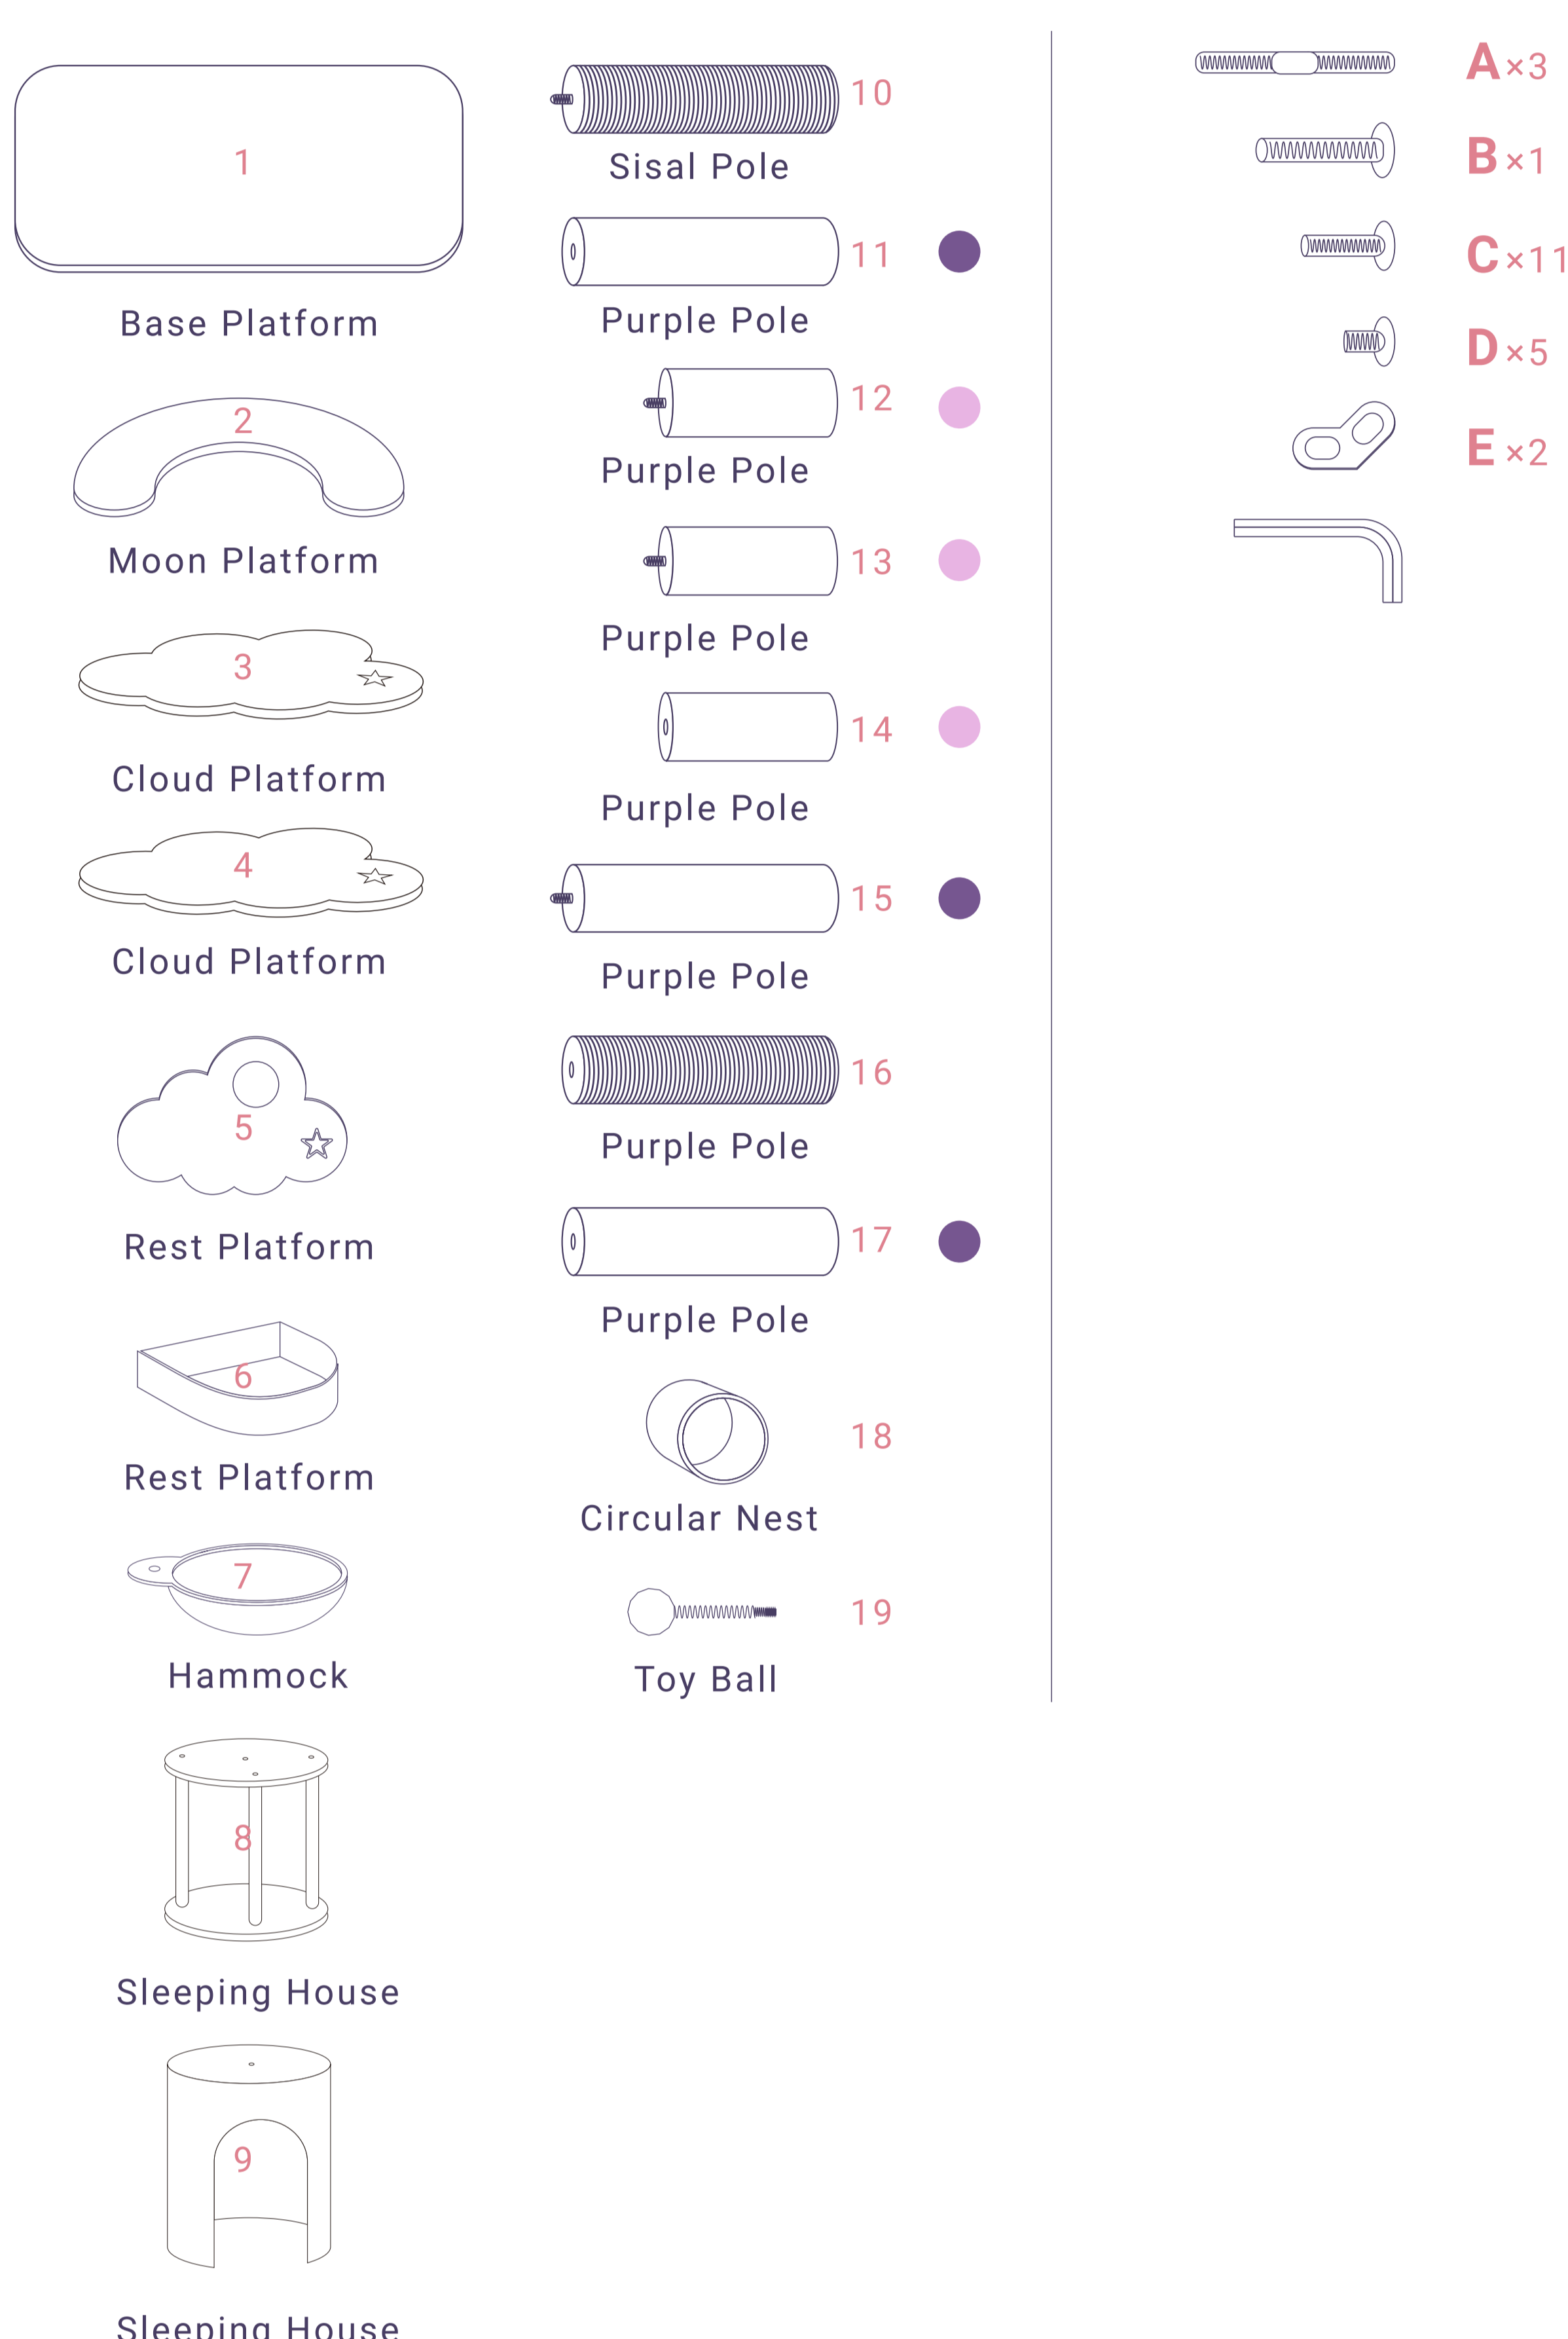

MOONLIGHT CAT TREE

STYLE-D

READ BEFORE YOU START

Please identify and sort all components shown below. For any issues during installation, please ask for assistance at service@happyandpolly.com or check our YouTube Channel https://www.youtube.com/channel/UCbPD98rZ-jOYrTCQA_0eNLg.

SAFETY GUIDELINES TO PREVENT INJURIES

- This cat tree is intended for CATS, not to be sat on by human babies.
- Care should be taken when unpacking the product.
- Keep small objects away from children and pets.
- Follow instructions accordingly, make sure all steps are accomplished.
- NEVER climb, shake, step on, or hang on the product.
- Keep the cat tree indoors and away from direct sunlight or damp areas.
- Always operate this cat tree on a flat, level, and stable surface.
- Examine the cat tree frequently for damaged, missing, or loose parts.
- Discard if the cat tree is torn or damaged.
- Contact our customer service for any damaged parts within two months.

IMPORTANT

- Please identify and sort all components shown below.
- All pictures shown are for illustration purposes only. The actual cat tree may vary due to product enhancement.

ASSEMBLY INSTRUCTIONS

<https://www.youtube.com/watch?v=bIGUnny18dl>