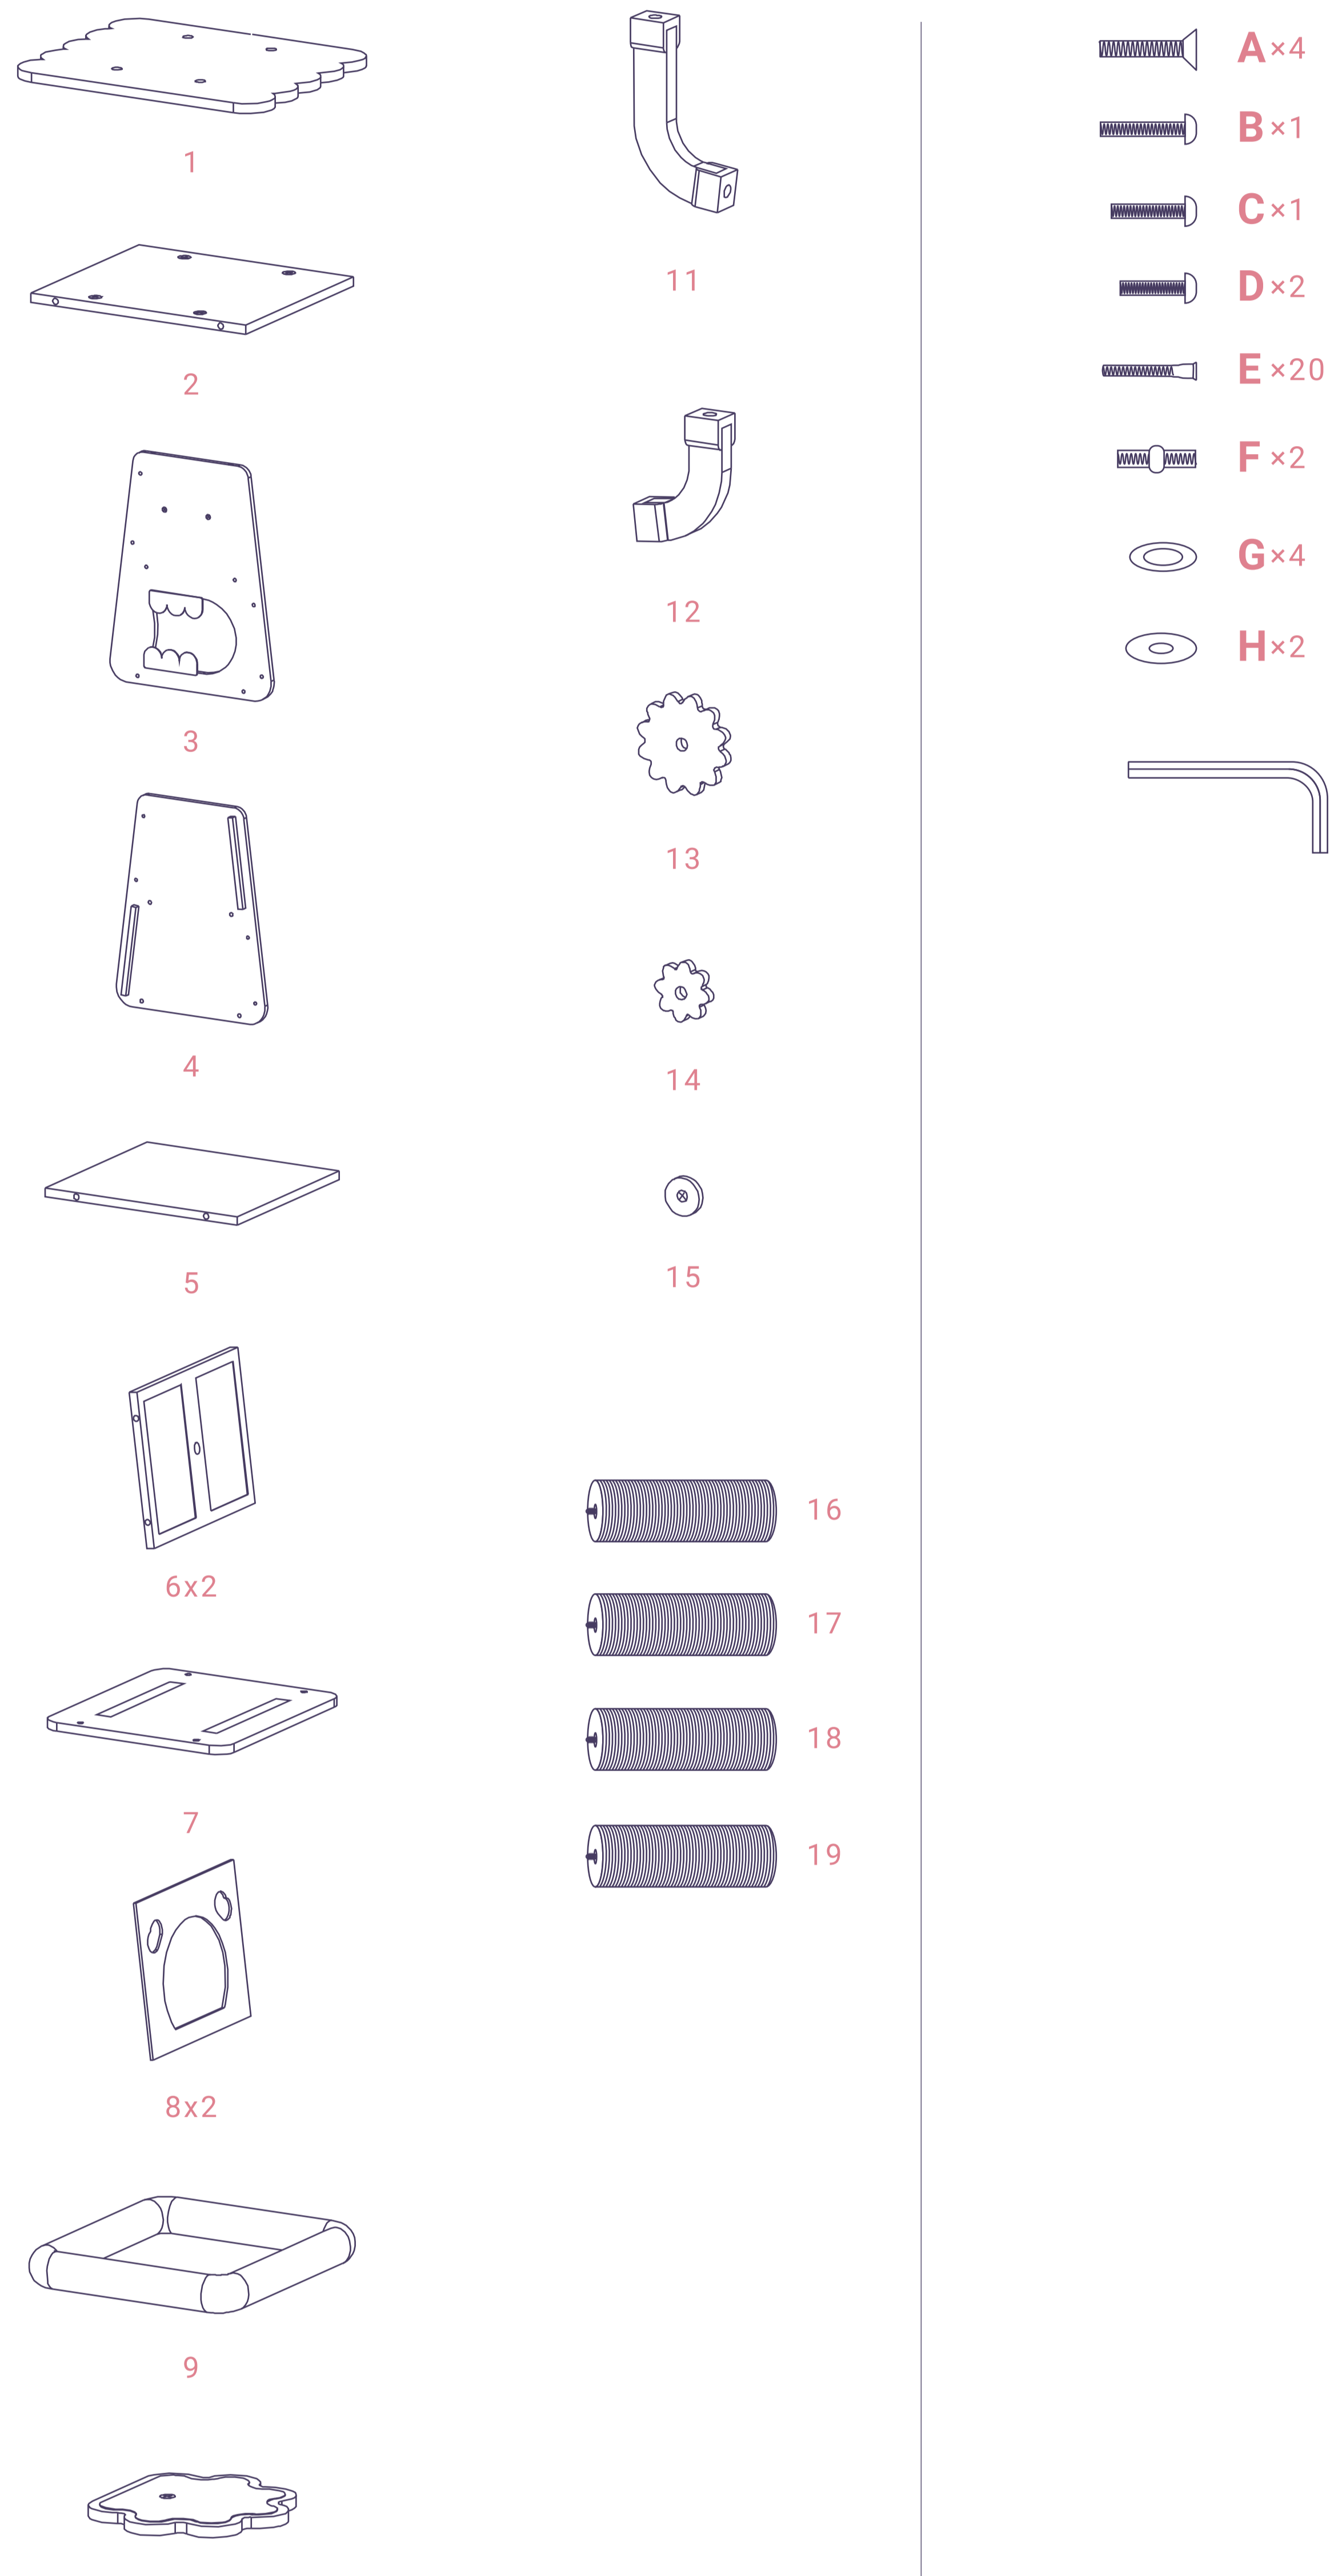

36.2 IN
HEIGHT

MONSTER WAITER CAT TREE

READ BEFORE YOU START

Please identify and sort all components shown below. For any issues during installation, please ask for assistance at service@happyandpolly.com or check our YouTube Channel https://www.youtube.com/channel/UCbPD98rZ-jOYrTCQA_0eNLg.

SAFETY GUIDELINES TO PREVENT INJURIES

- This cat tree is intended for CATS, not to be sat on by human babies.
- Care should be taken when unpacking the product.
- Keep small objects away from children and pets.
- Follow instructions accordingly, make sure all steps are accomplished.
- NEVER climb, shake, step on, or hang on the product.
- Keep the cat tree indoors and away from direct sunlight or damp areas.
- Always operate this cat tree on a flat, level, and stable surface.
- Examine the cat tree frequently for damaged, missing, or loose parts.
- Discard if the cat tree is torn or damaged.
- Contact our customer service for any damaged parts within two months.

IMPORTANT

- Please identify and sort all components shown below.
- All pictures shown are for illustration purposes only. The actual cat tree may vary due to product enhancement.

ASSEMBLY INSTRUCTIONS