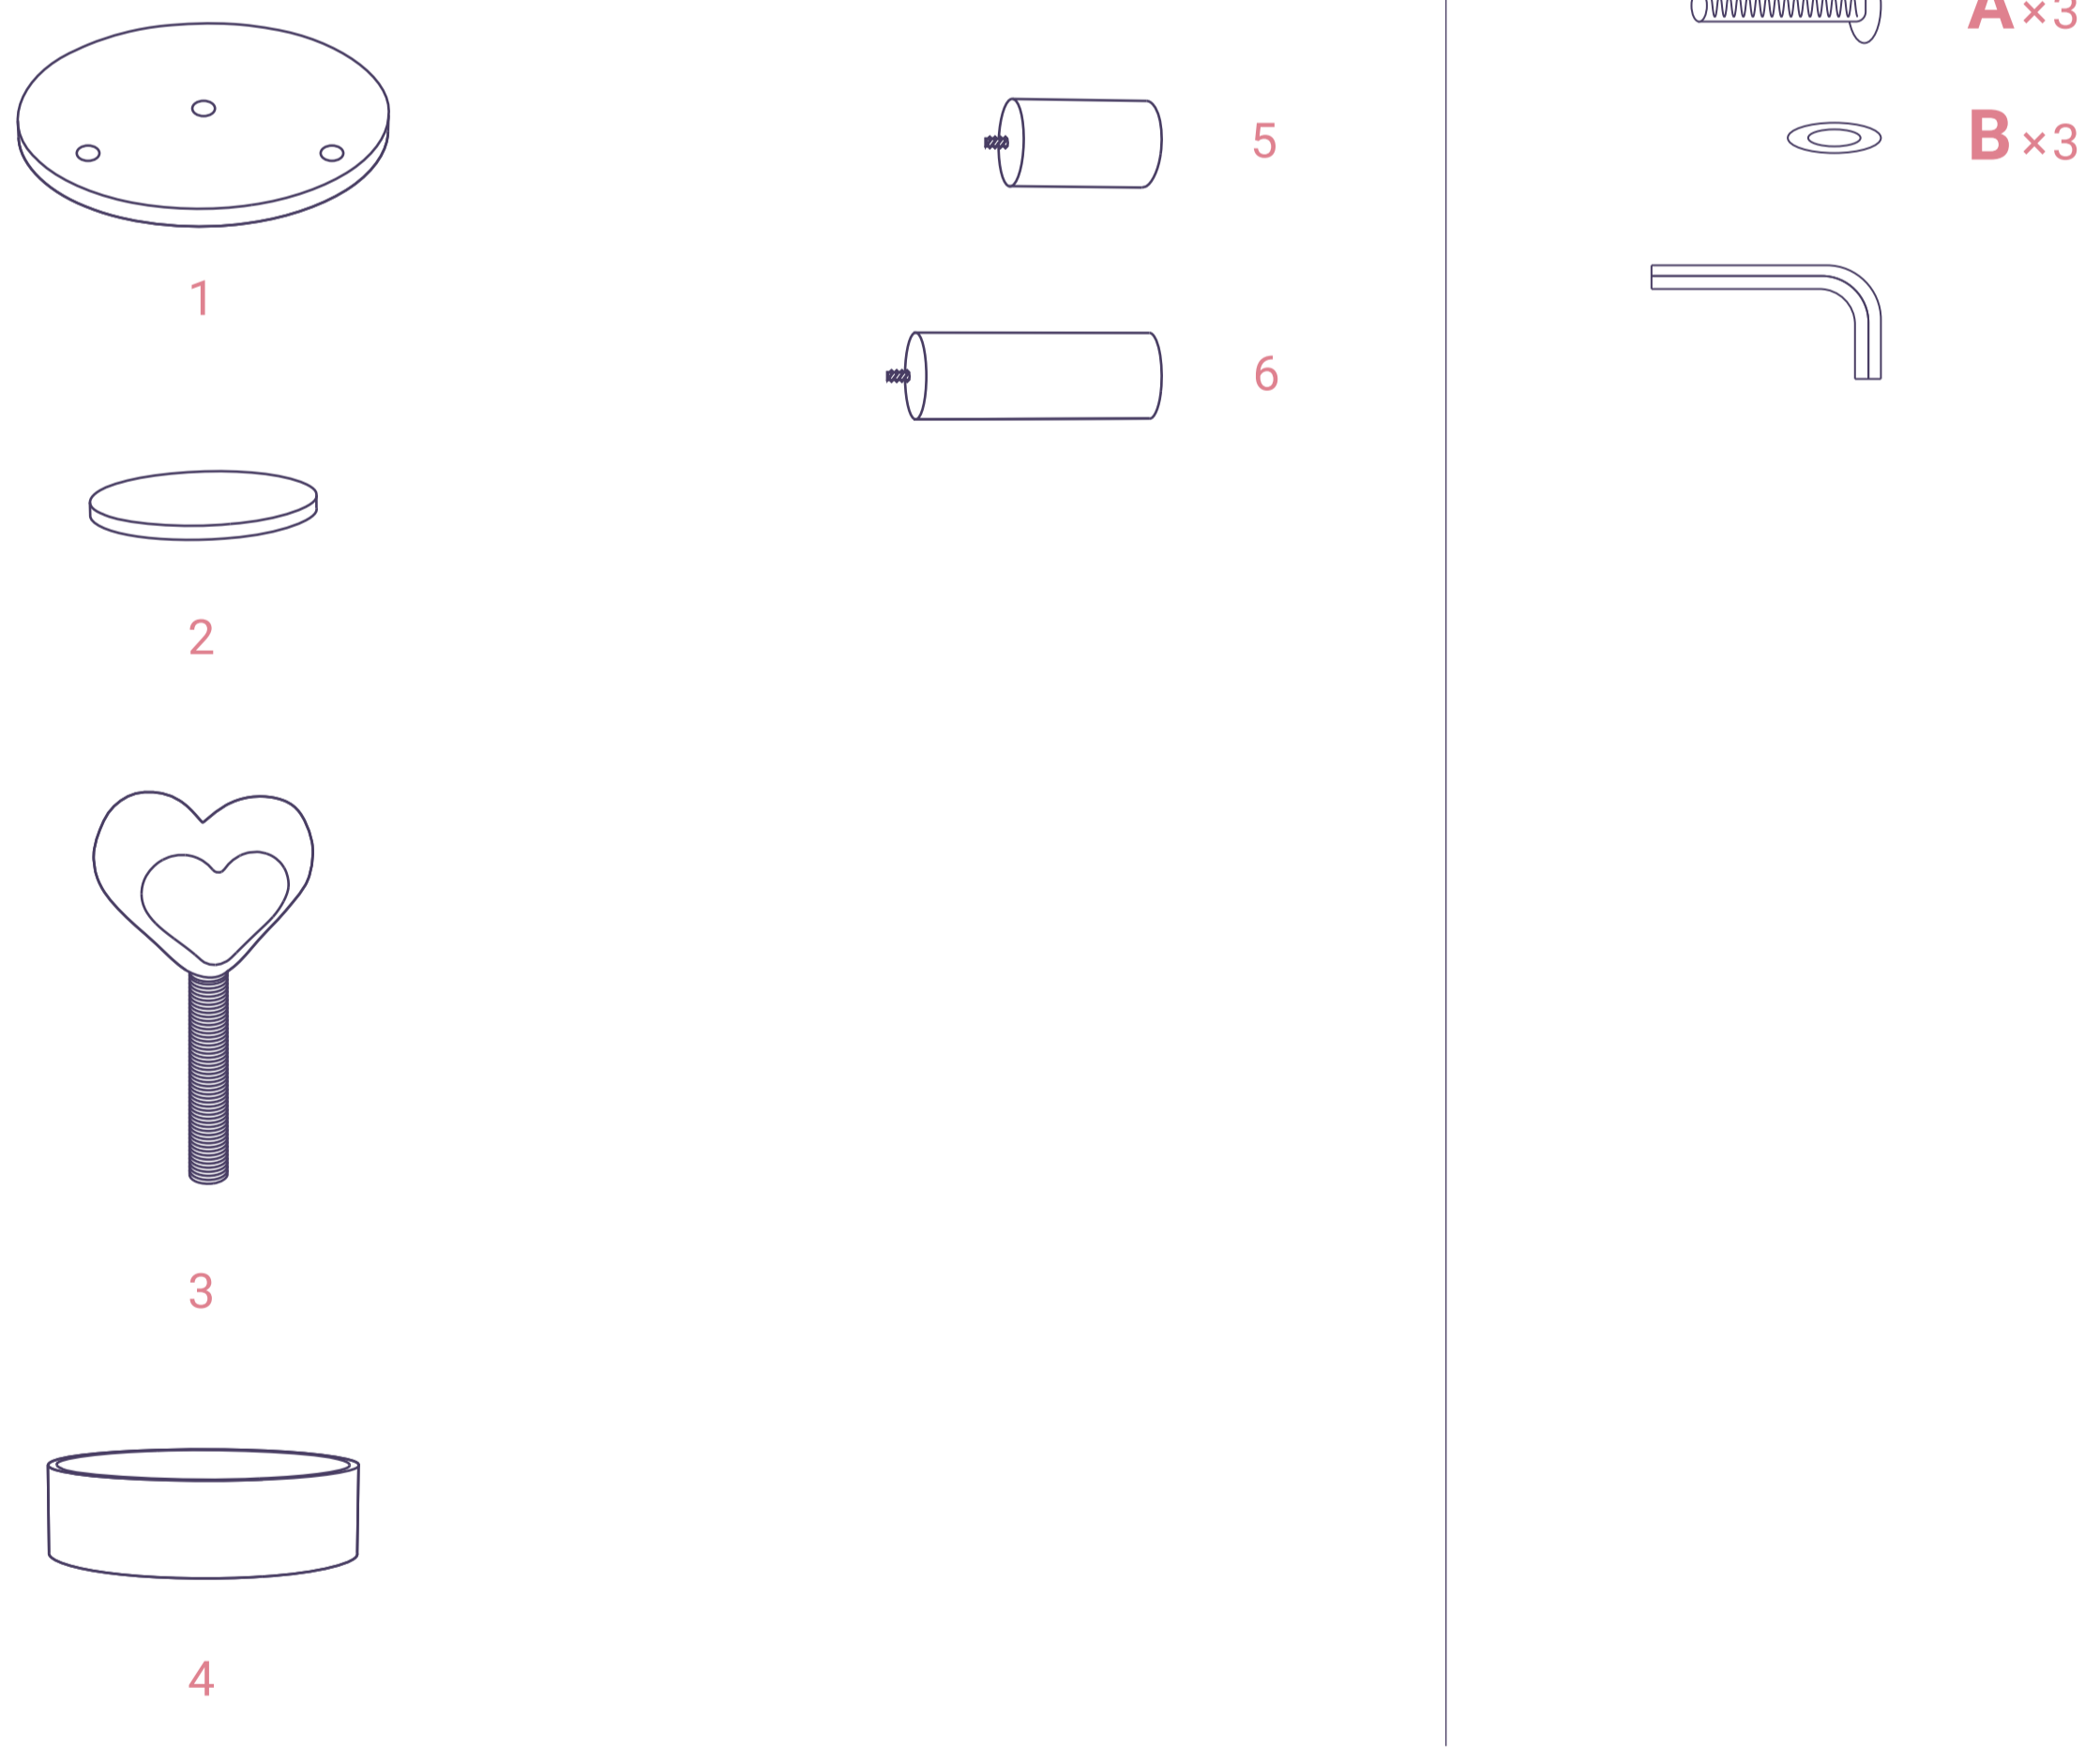

27.6 IN
HEIGHT

HIT YOUR HEART CAT TREE

YELLOW PLATFORM

READ BEFORE YOU START

Please identify and sort all components shown below.
For any issues during installation, please ask for assistance at service@happyandpolly.com or check our YouTube Channel https://www.youtube.com/channel/UCbPD98rZ-jOYrTCQA_0eNLg.

SAFETY GUIDELINES TO PREVENT INJURIES

- This cat tree is intended for CATS, not to be sat on by human babies.
- Care should be taken when unpacking the product.
- Keep small objects away from children and pets.
- Follow instructions accordingly, make sure all steps are accomplished.
- NEVER climb, shake, step on, or hang on the product.
- Keep the cat tree indoors and away from direct sunlight or damp areas.
- Always operate this cat tree on a flat, level, and stable surface.
- Examine the cat tree frequently for damaged, missing, or loose parts.
- Discard if the cat tree is torn or damaged.
- Contact our customer service for any damaged parts within two months.

IMPORTANT

- Please identify and sort all components shown below.
- All pictures shown are for illustration purposes only. The actual cat tree may vary due to product enhancement.

ASSEMBLY INSTRUCTIONS