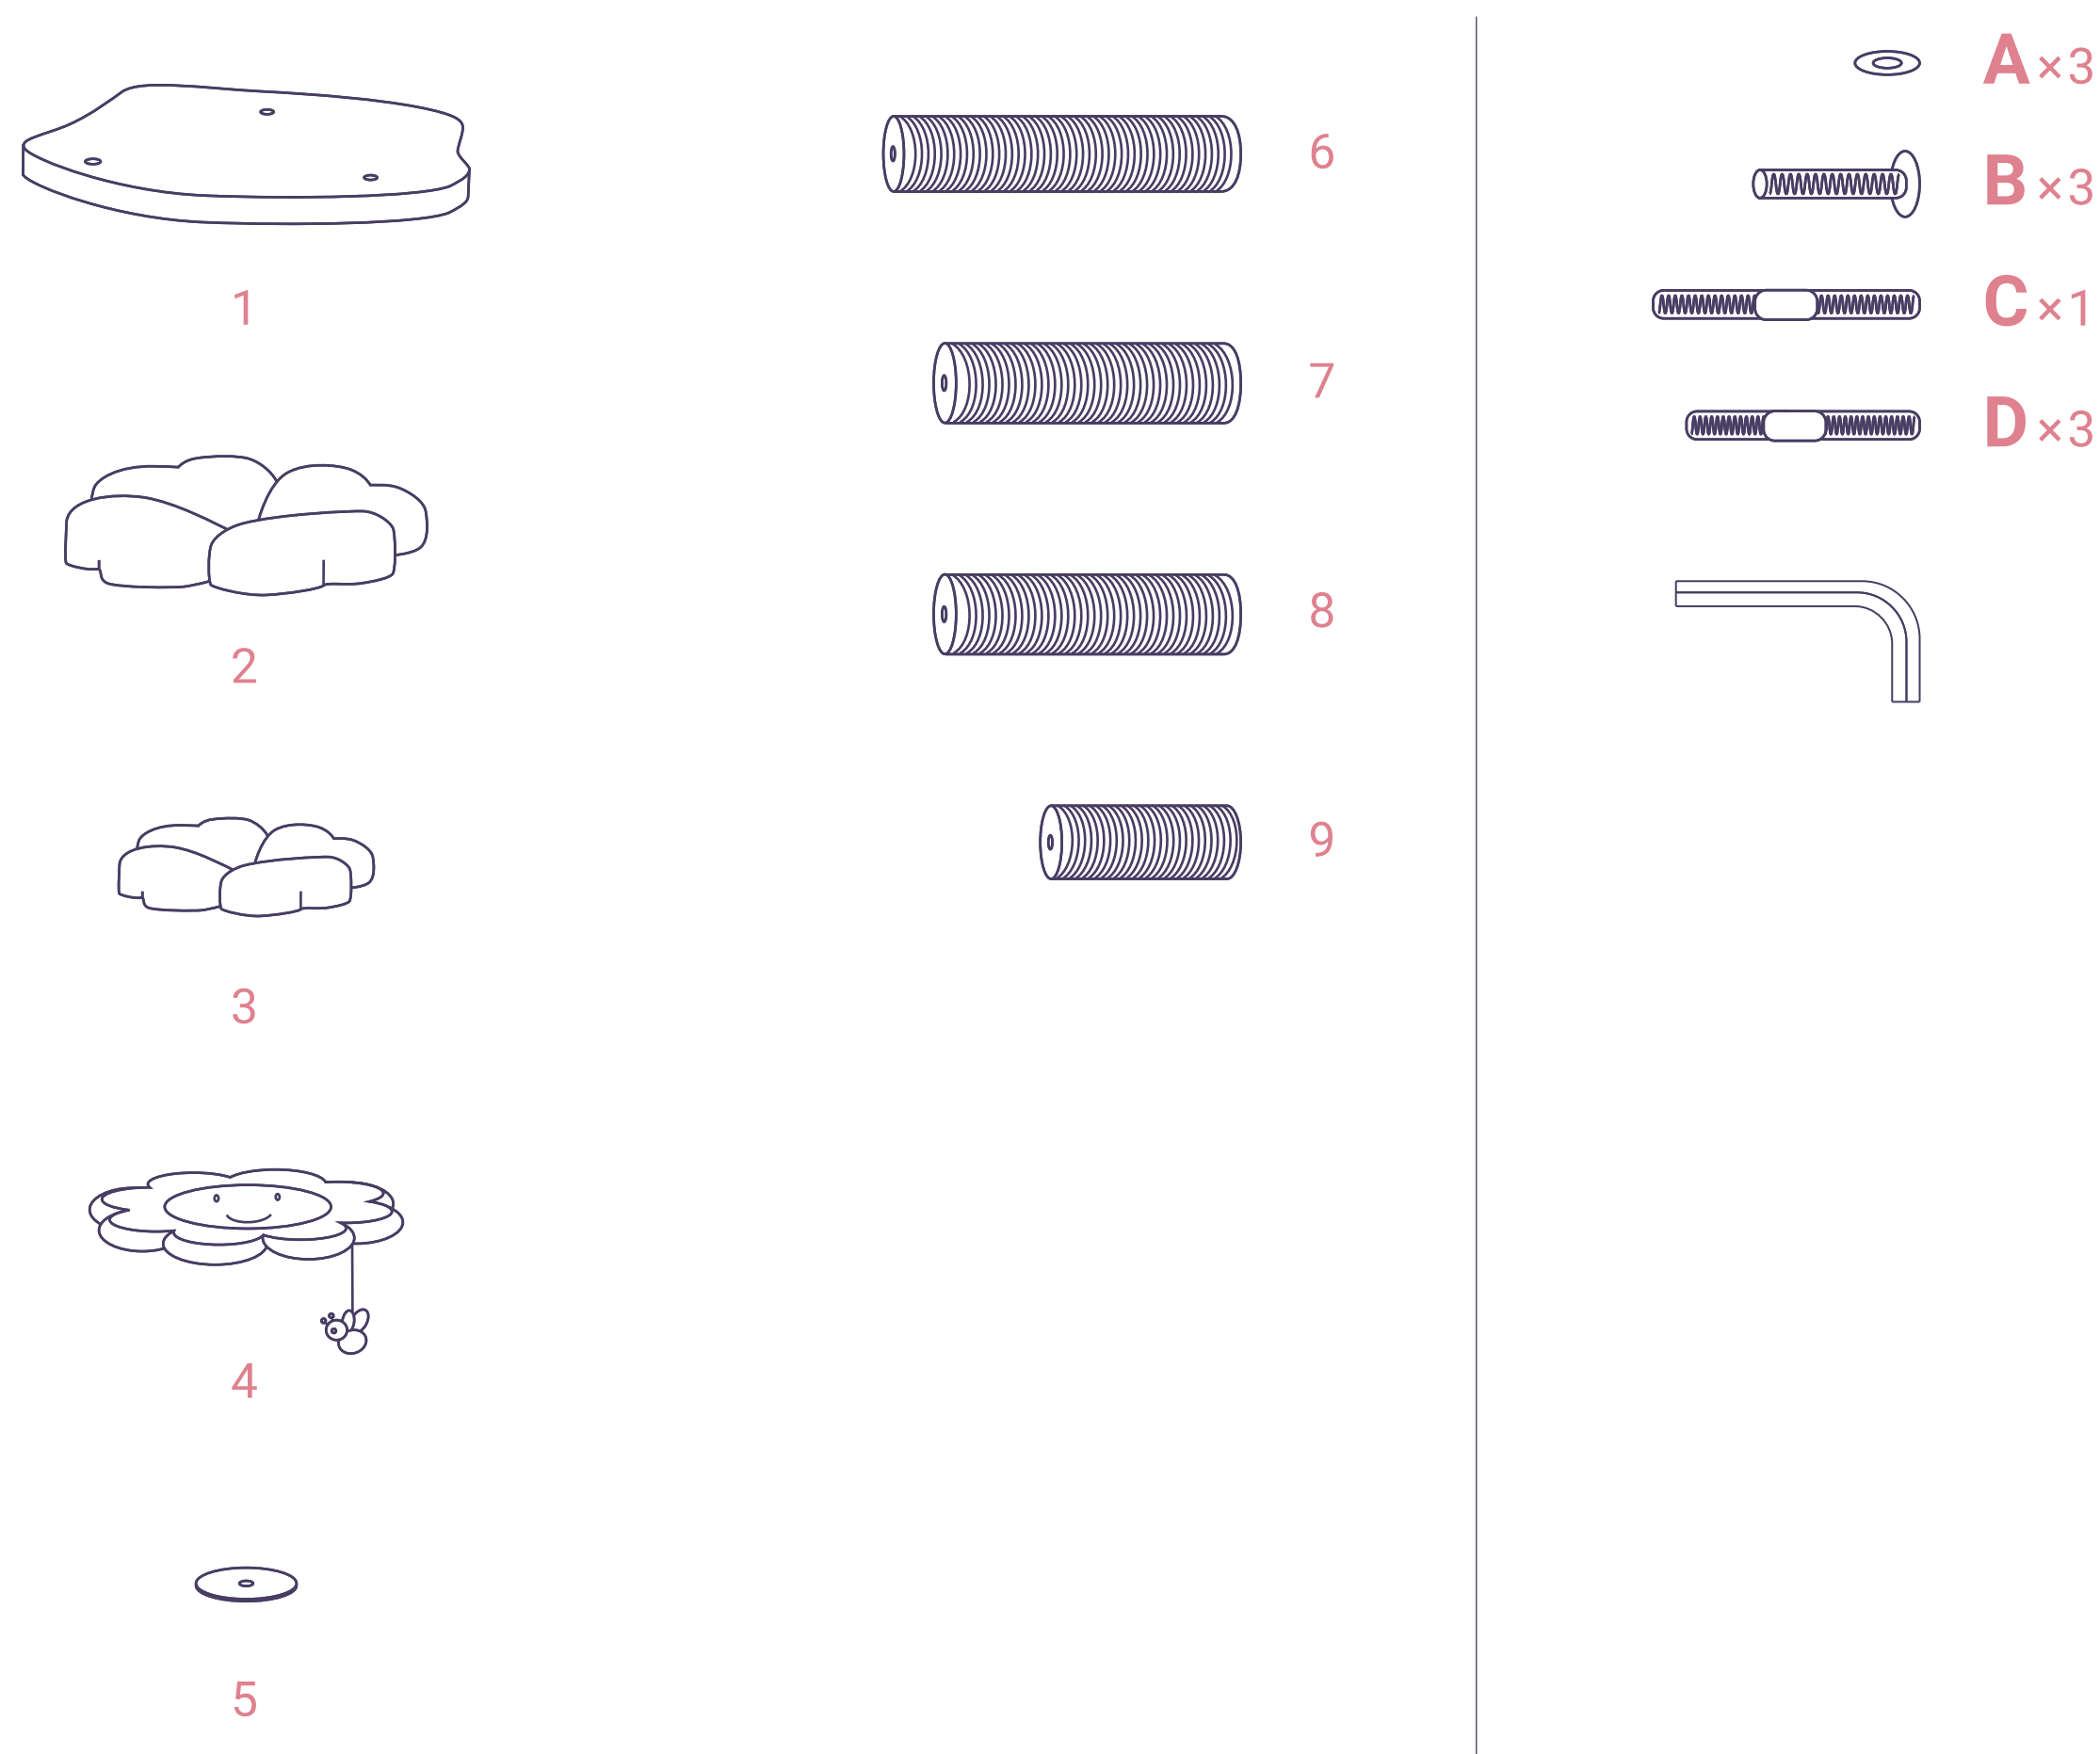

35.4 IN
HEIGHT

FOUR LEAF CLOVER CAT TREE

READ BEFORE YOU START

Please identify and sort all components shown below.
For any issues during installation, please ask for assistance at service@happyandpolly.com or check our YouTube Channel https://www.youtube.com/channel/UCbPD98rZ-jOYrTCQA_0eNLg.

SAFETY GUIDELINES TO PREVENT INJURIES

- This cat tree is intended for CATS, not to be sat on by human babies.
- Care should be taken when unpacking the product.
- Keep small objects away from children and pets.
- Follow instructions accordingly, make sure all steps are accomplished.
- NEVER climb, shake, step on, or hang on the product.
- Keep the cat tree indoors and away from direct sunlight or damp areas.
- Always operate this cat tree on a flat, level, and stable surface.
- Examine the cat tree frequently for damaged, missing, or loose parts.
- Discard if the cat tree is torn or damaged.
- Contact our customer service for any damaged parts within two months.

IMPORTANT

- Please identify and sort all components shown below.
- All pictures shown are for illustration purposes only. The actual cat tree may vary due to product enhancement.

ASSEMBLY INSTRUCTIONS