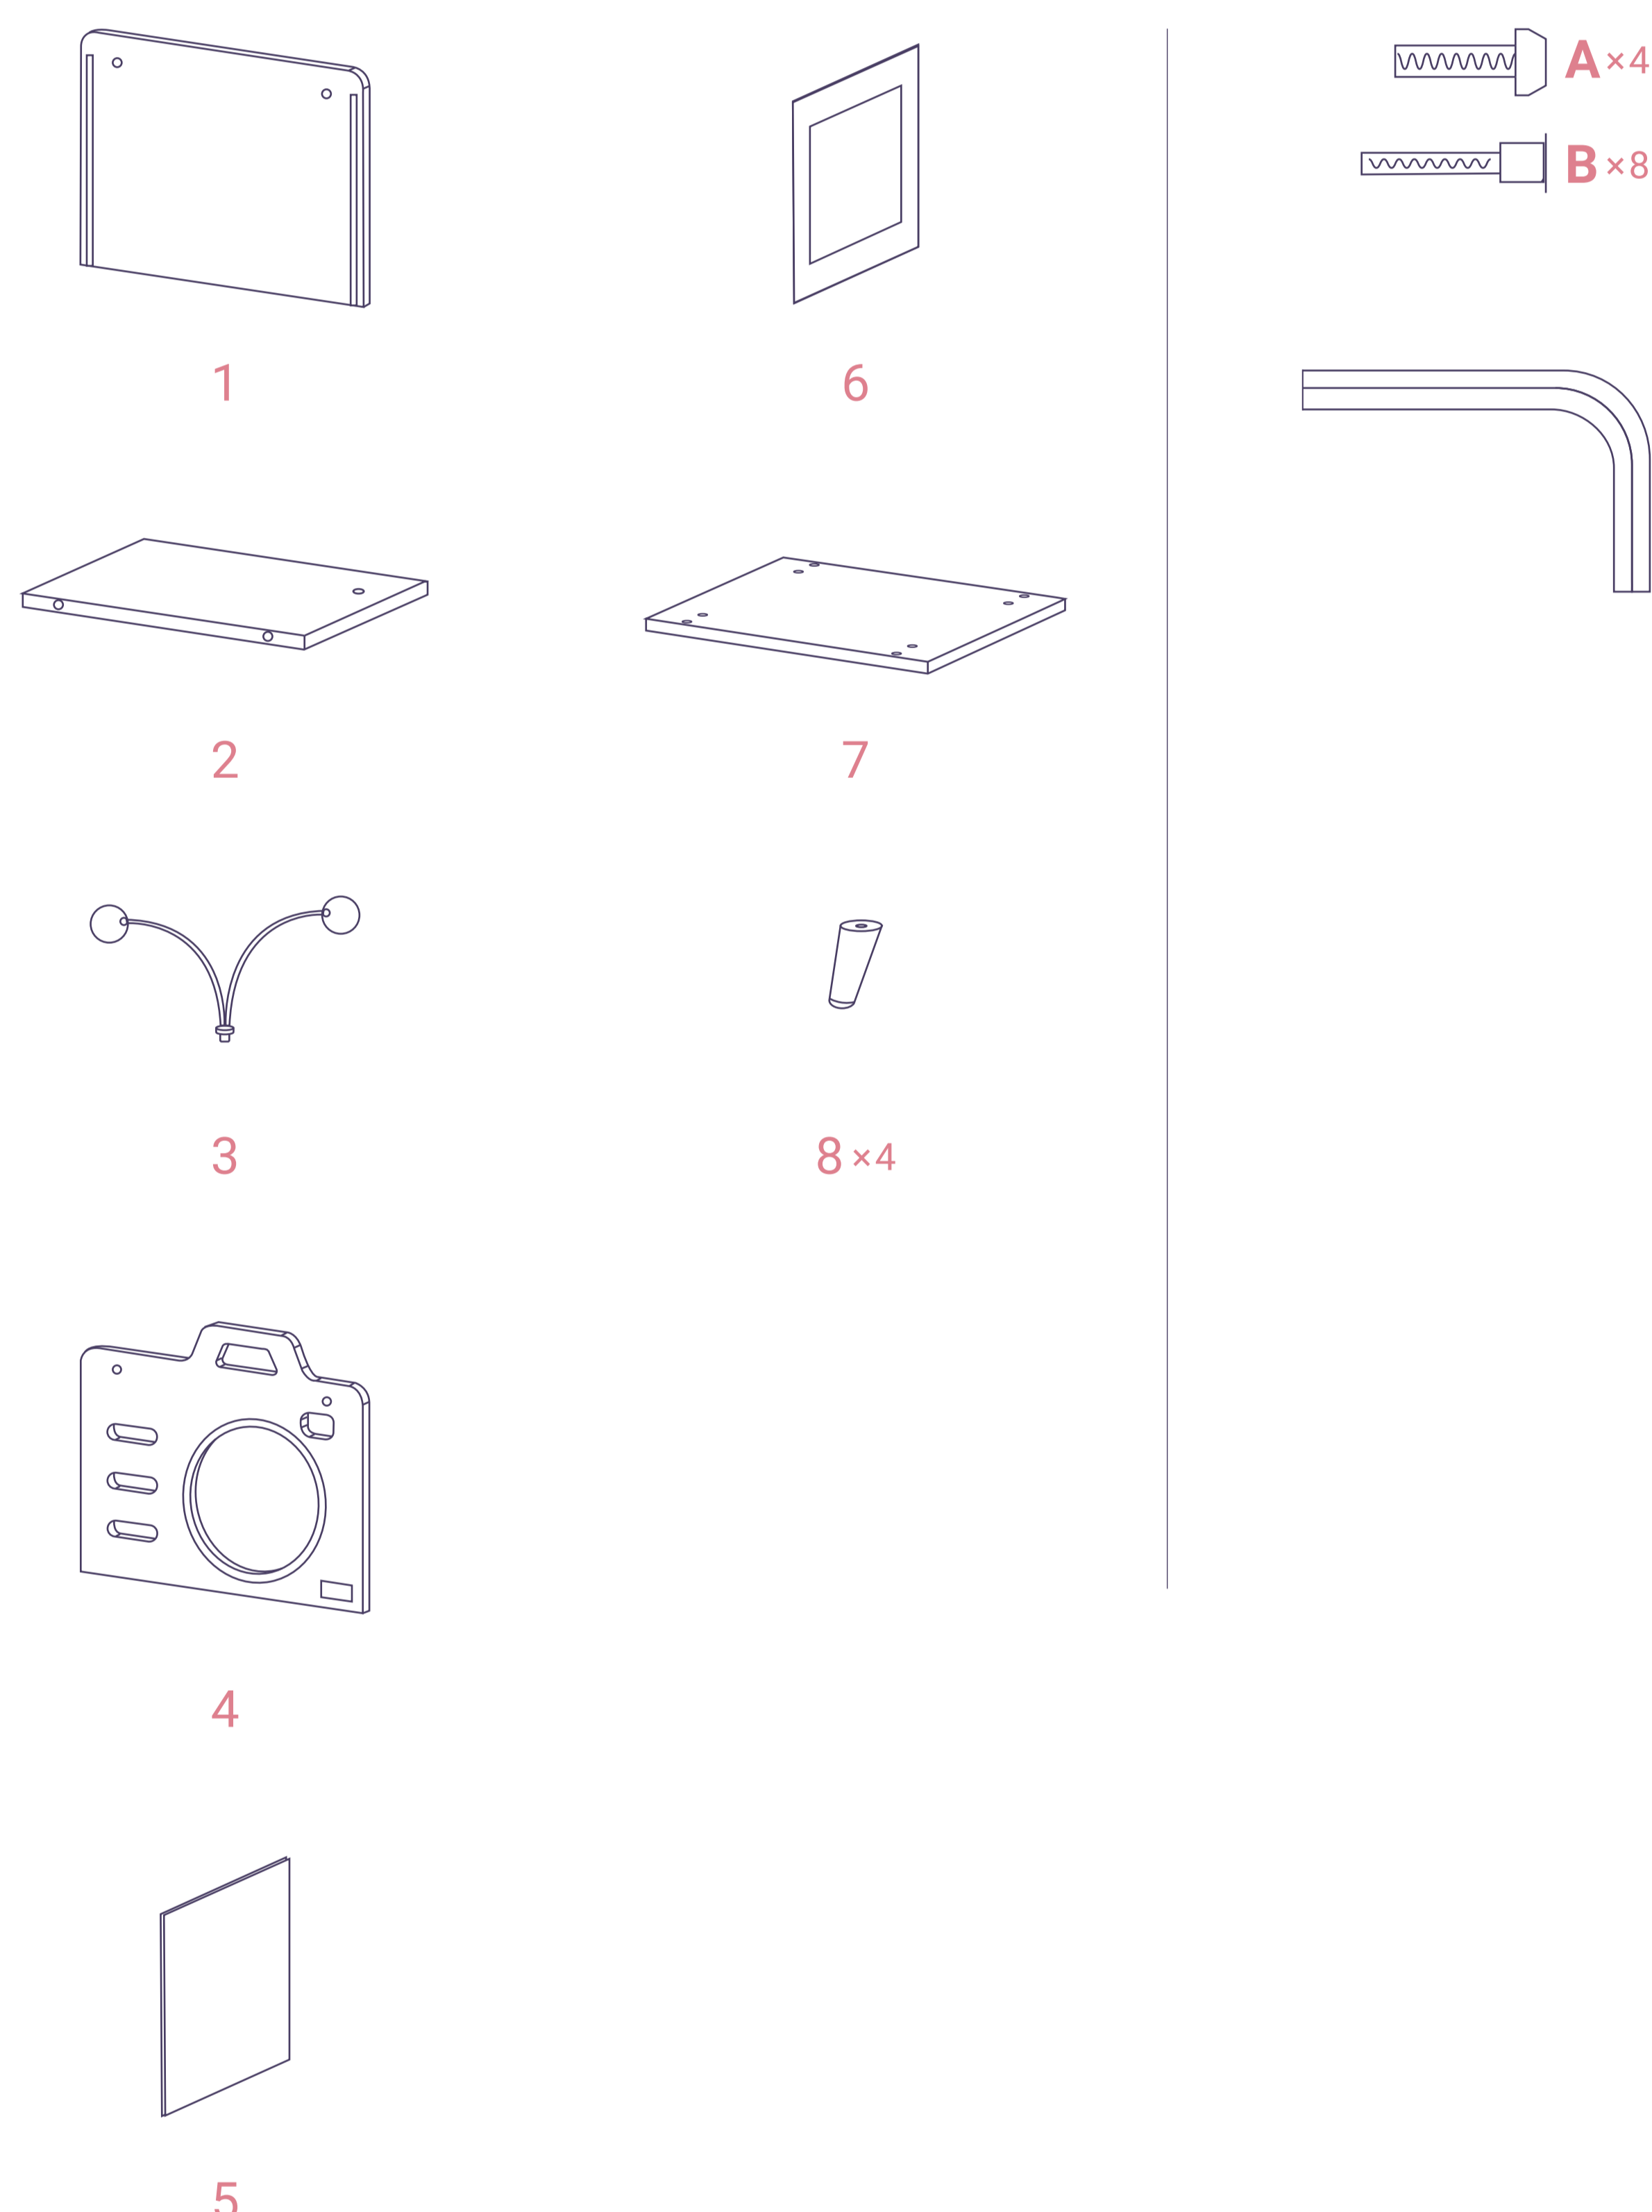

19.7 IN
HEIGHT

COZY GREEN RADIO CAT HOUSE

READ BEFORE YOU START

Please identify and sort all components shown below. For any issues during installation, please ask for assistance at service@happyandpolly.com

SAFETY GUIDELINES TO PREVENT INJURIES

- This cat house is intended for CATS, not to be sat on by human babies.
- Care should be taken when unpacking the product.
- Keep small objects away from children and pets.
- Follow instructions accordingly, make sure all steps are accomplished.
- NEVER climb, shake, step on, or hang on the product.
- Keep the cat house indoors and away from direct sunlight or damp areas.
- Always operate this cat house on a flat, level, and stable surface.
- Examine the cat house frequently for damaged, missing, or loose parts.
- Discard if the cat house is torn or damaged.
- Contact our customer service for any damaged parts within two months.

IMPORTANT

- Please identify and sort all components shown below.
- All pictures shown are for illustration purposes only. The actual cat house may vary due to product enhancement.

ASSEMBLY INSTRUCTIONS