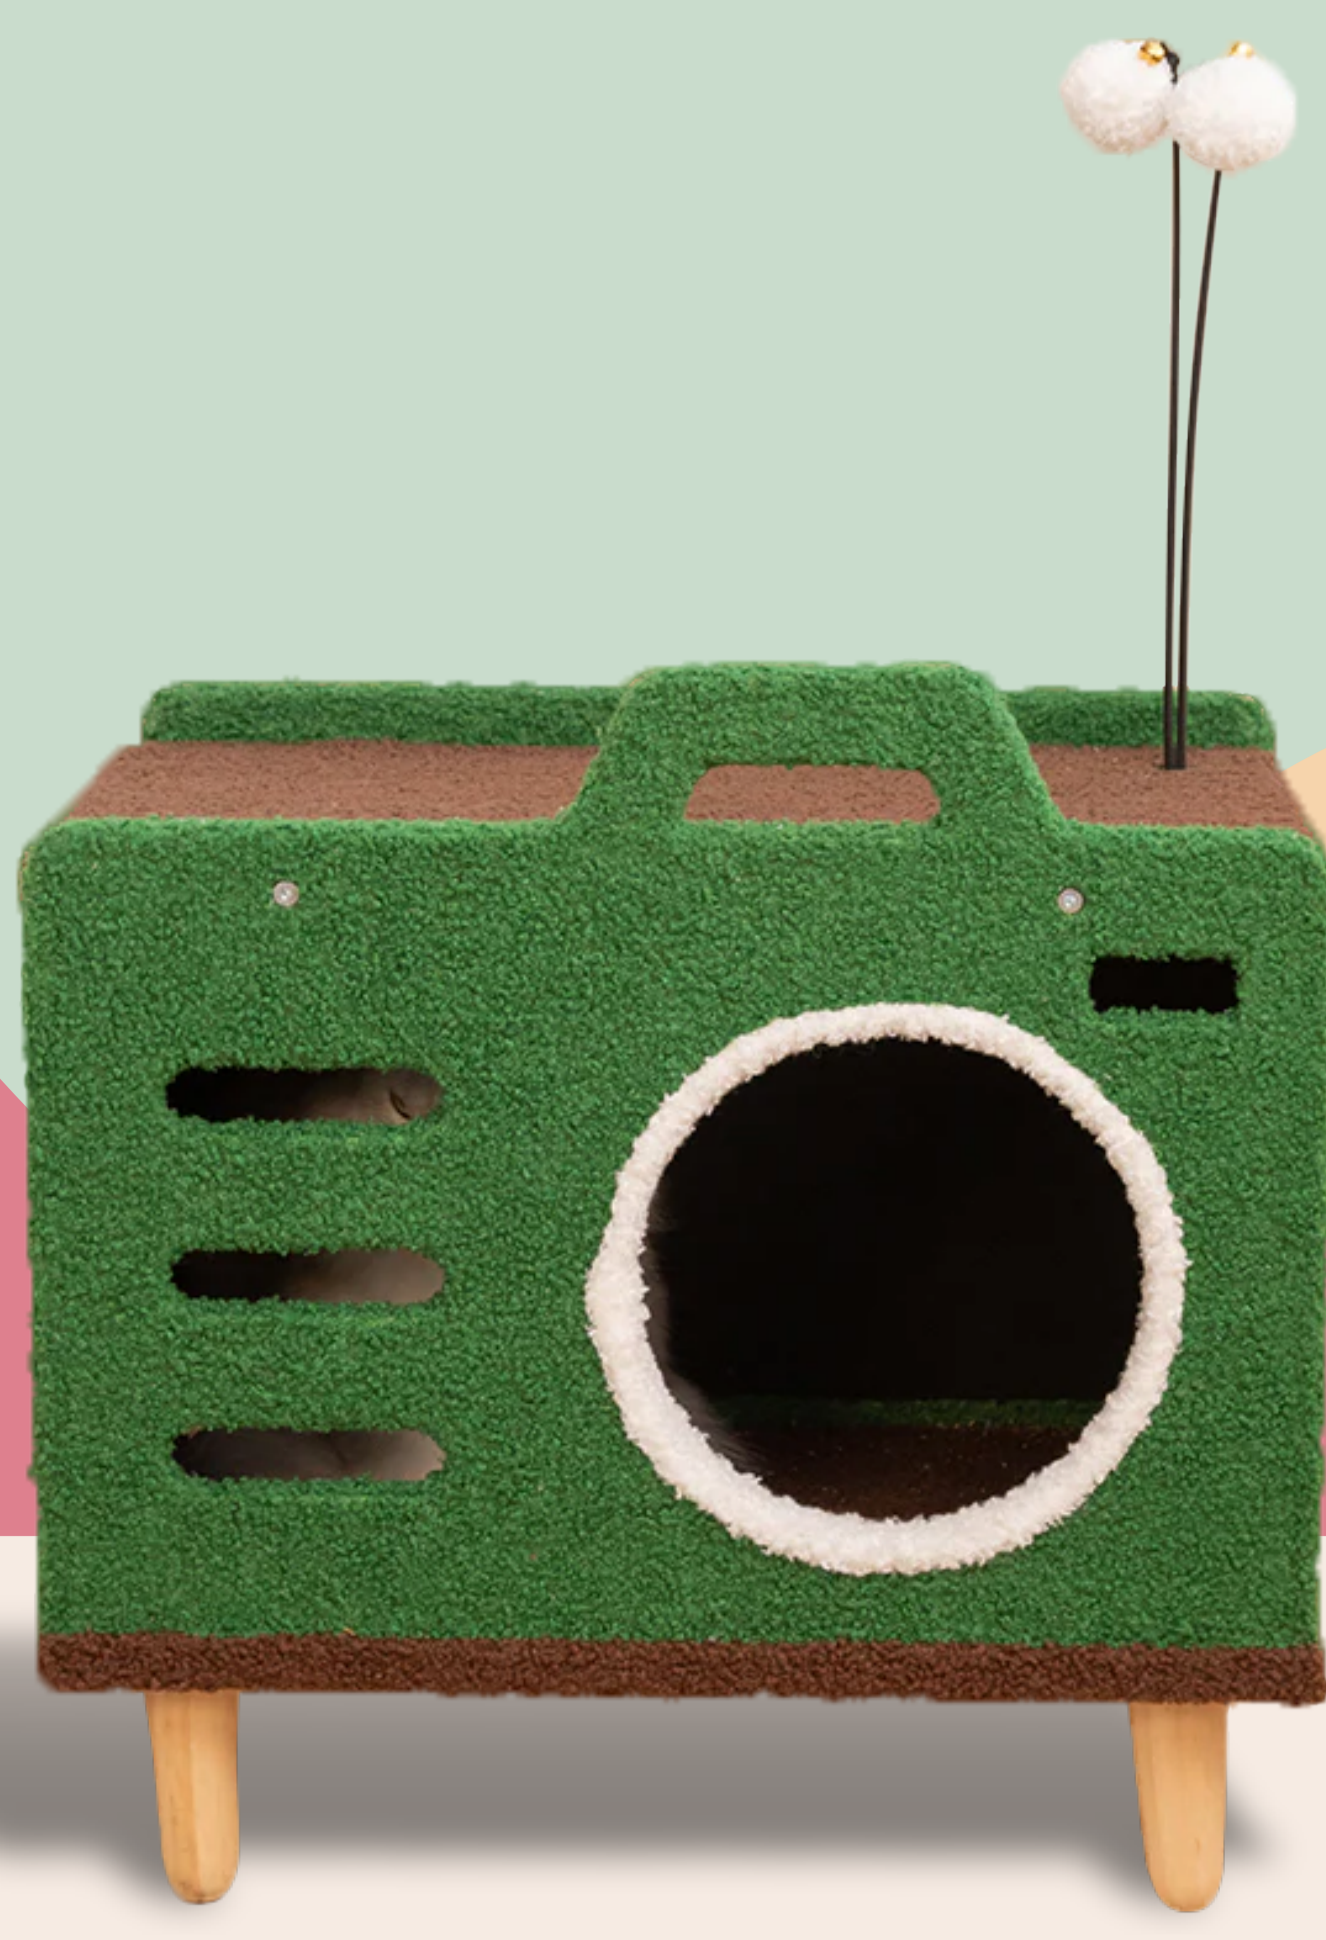

19.7 IN
HEIGHT

COZY GREEN RADIO CAT HOUSE

READ BEFORE YOU START

Please identify and sort all components shown below. For any issues during installation, please ask for assistance at service@happyandpolly.com

SAFETY GUIDELINES TO PREVENT INJURIES

- This cat house is intended for CATS, not to be sat on by human babies.
- Care should be taken when unpacking the product.
- Keep small objects away from children and pets.
- Follow instructions accordingly, make sure all steps are accomplished.
- NEVER climb, shake, step on, or hang on the product.
- Keep the cat house indoors and away from direct sunlight or damp areas.
- Always operate this cat house on a flat, level, and stable surface.
- Examine the cat house frequently for damaged, missing, or loose parts.
- Discard if the cat house is torn or damaged.
- Contact our customer service for any damaged parts within two months.

IMPORTANT

- Please identify and sort all components shown below.
- All pictures shown are for illustration purposes only. The actual cat house may vary due to product enhancement.

ASSEMBLY INSTRUCTIONS