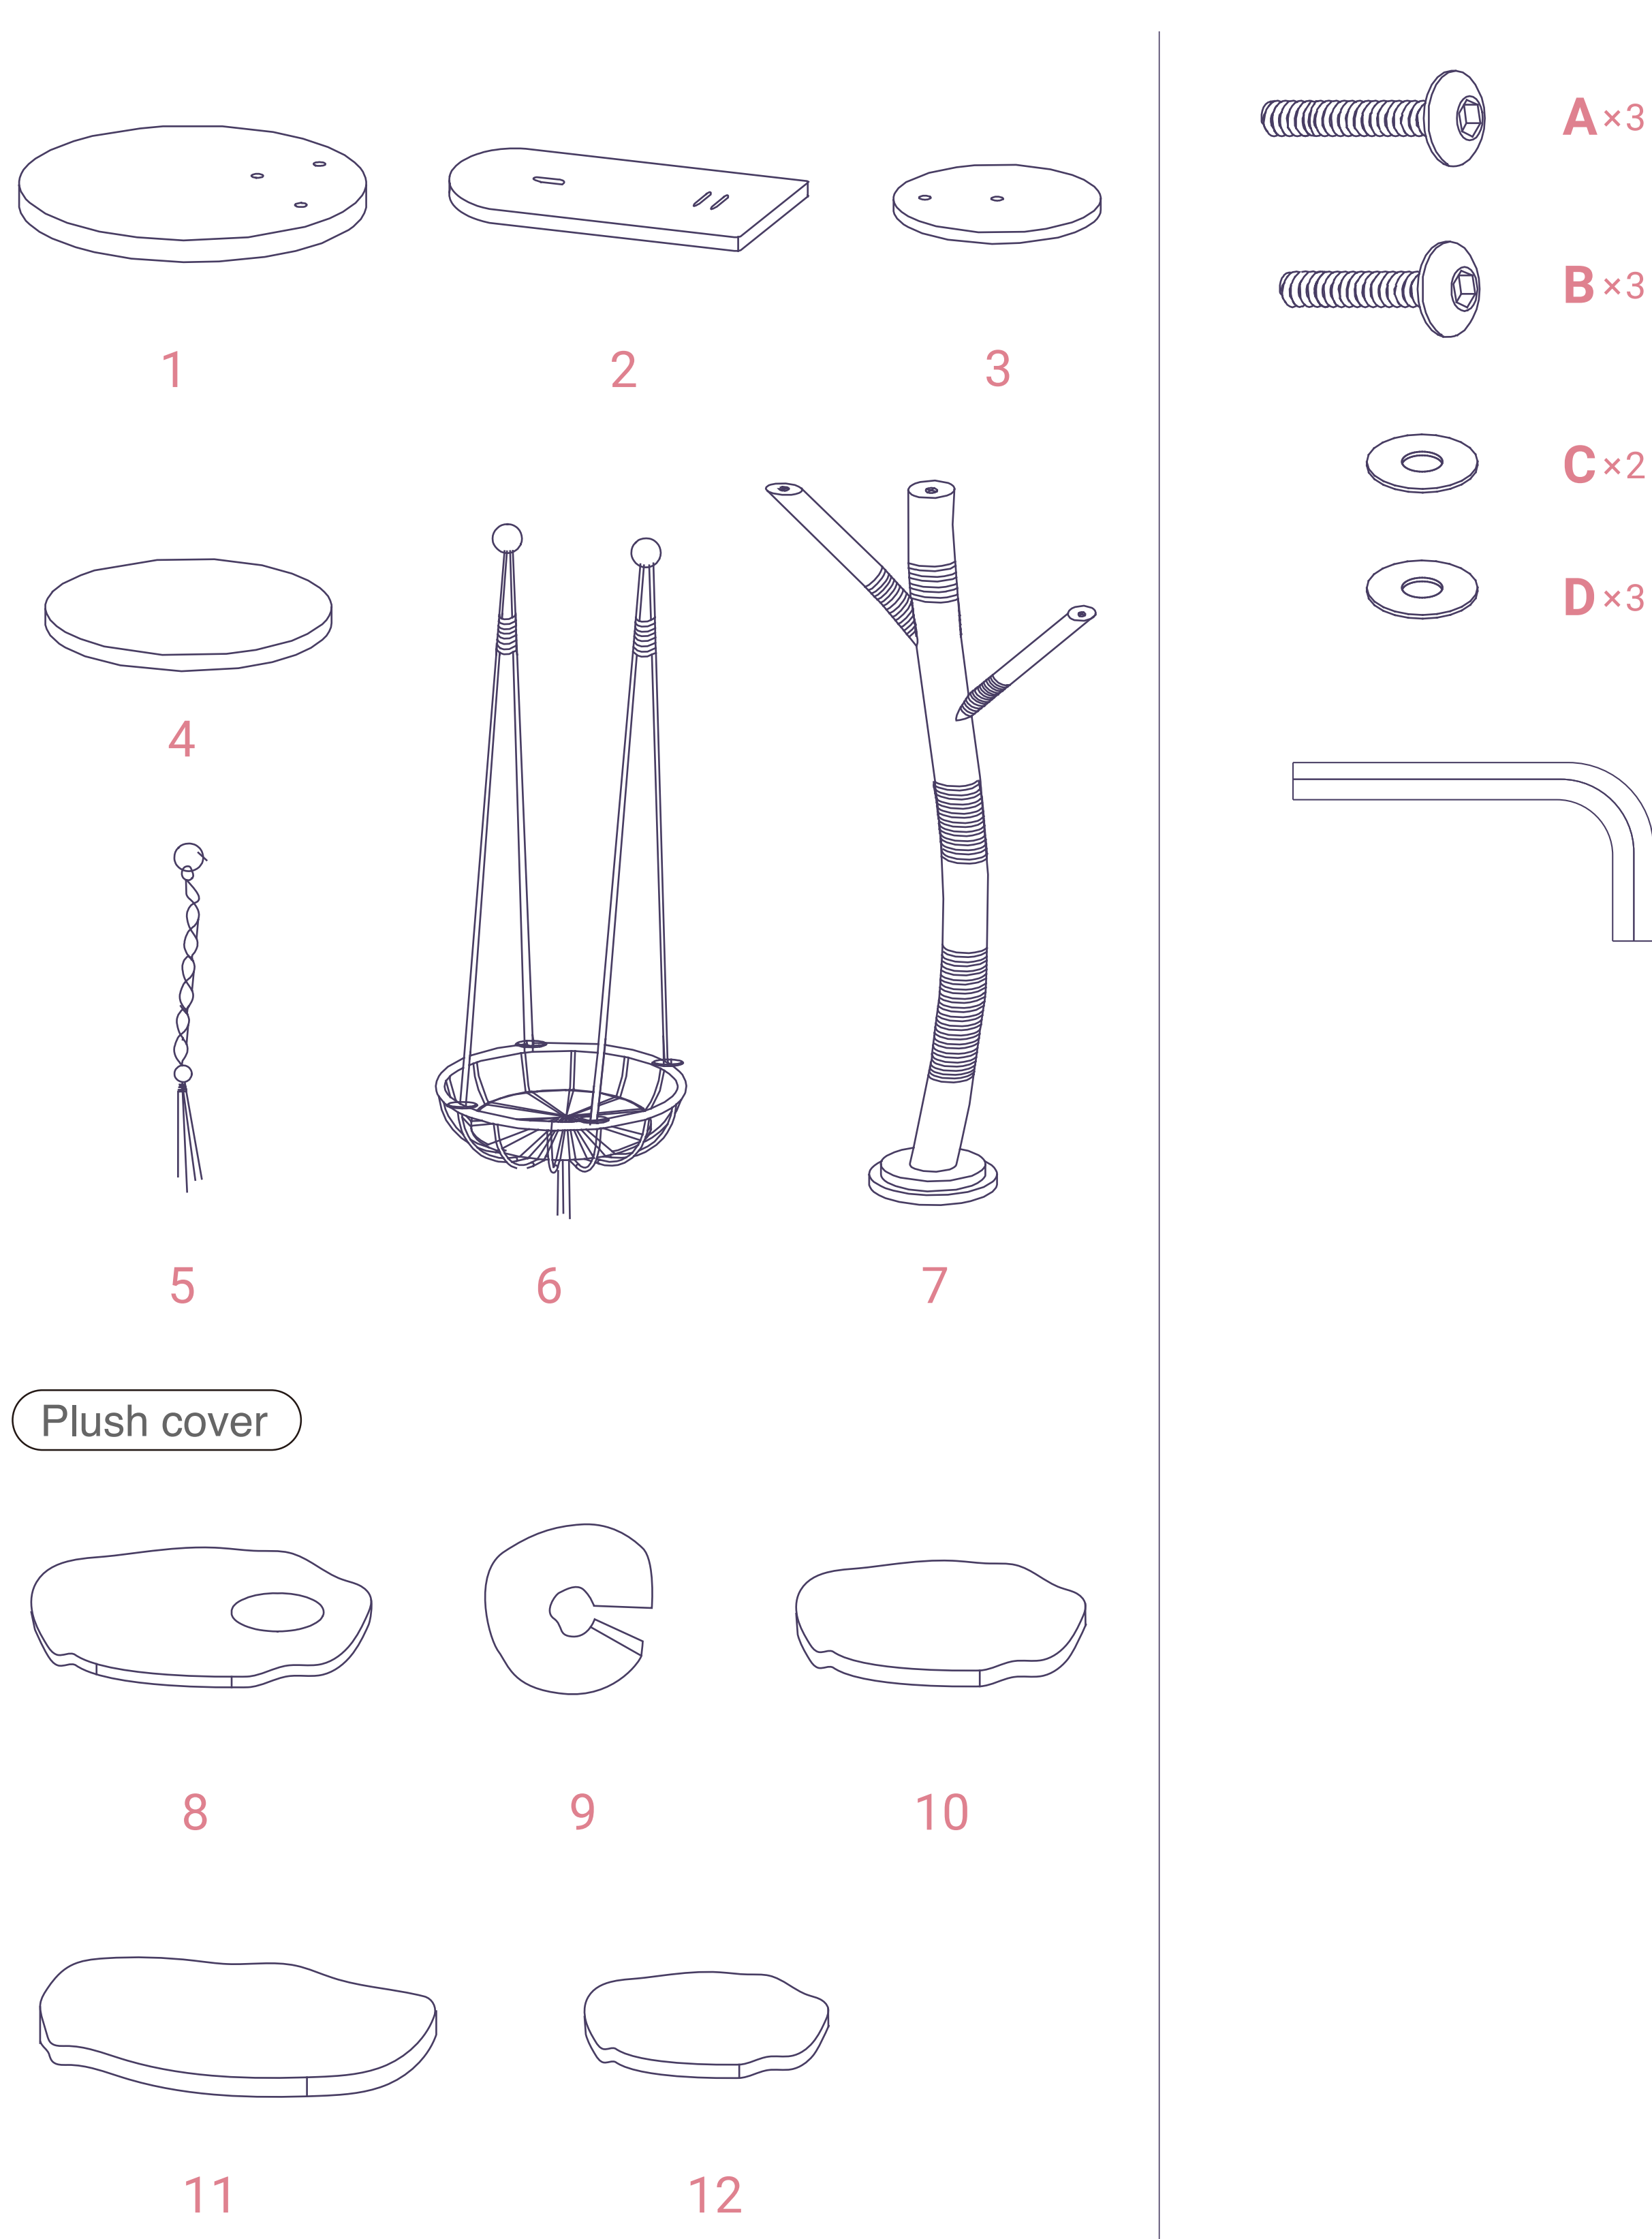

## SAFETY GUIDELINES TO PREVENT INJURIES

- This cat tree is intended for CATS, not to be sat on by human babies.
- Care should be taken when unpacking the product.
- Keep small objects away from children and pets.
- Follow instructions accordingly, make sure all steps are accomplished.
- NEVER climb, shake, step on, or hang on the product.
- Keep the cat tree indoors and away from direct sunlight or damp areas.
- Always operate this cat tree on a flat, level, and stable surface.
- Examine the cat tree frequently for damaged, missing, or loose parts.
- Discard if the cat tree is torn or damaged.
- Contact our customer service for any damaged parts within two months.

## IMPORTANT

- Please identify and sort all components shown below.
- All pictures shown are for illustration purposes only. The actual cat tree may vary due to product enhancement.