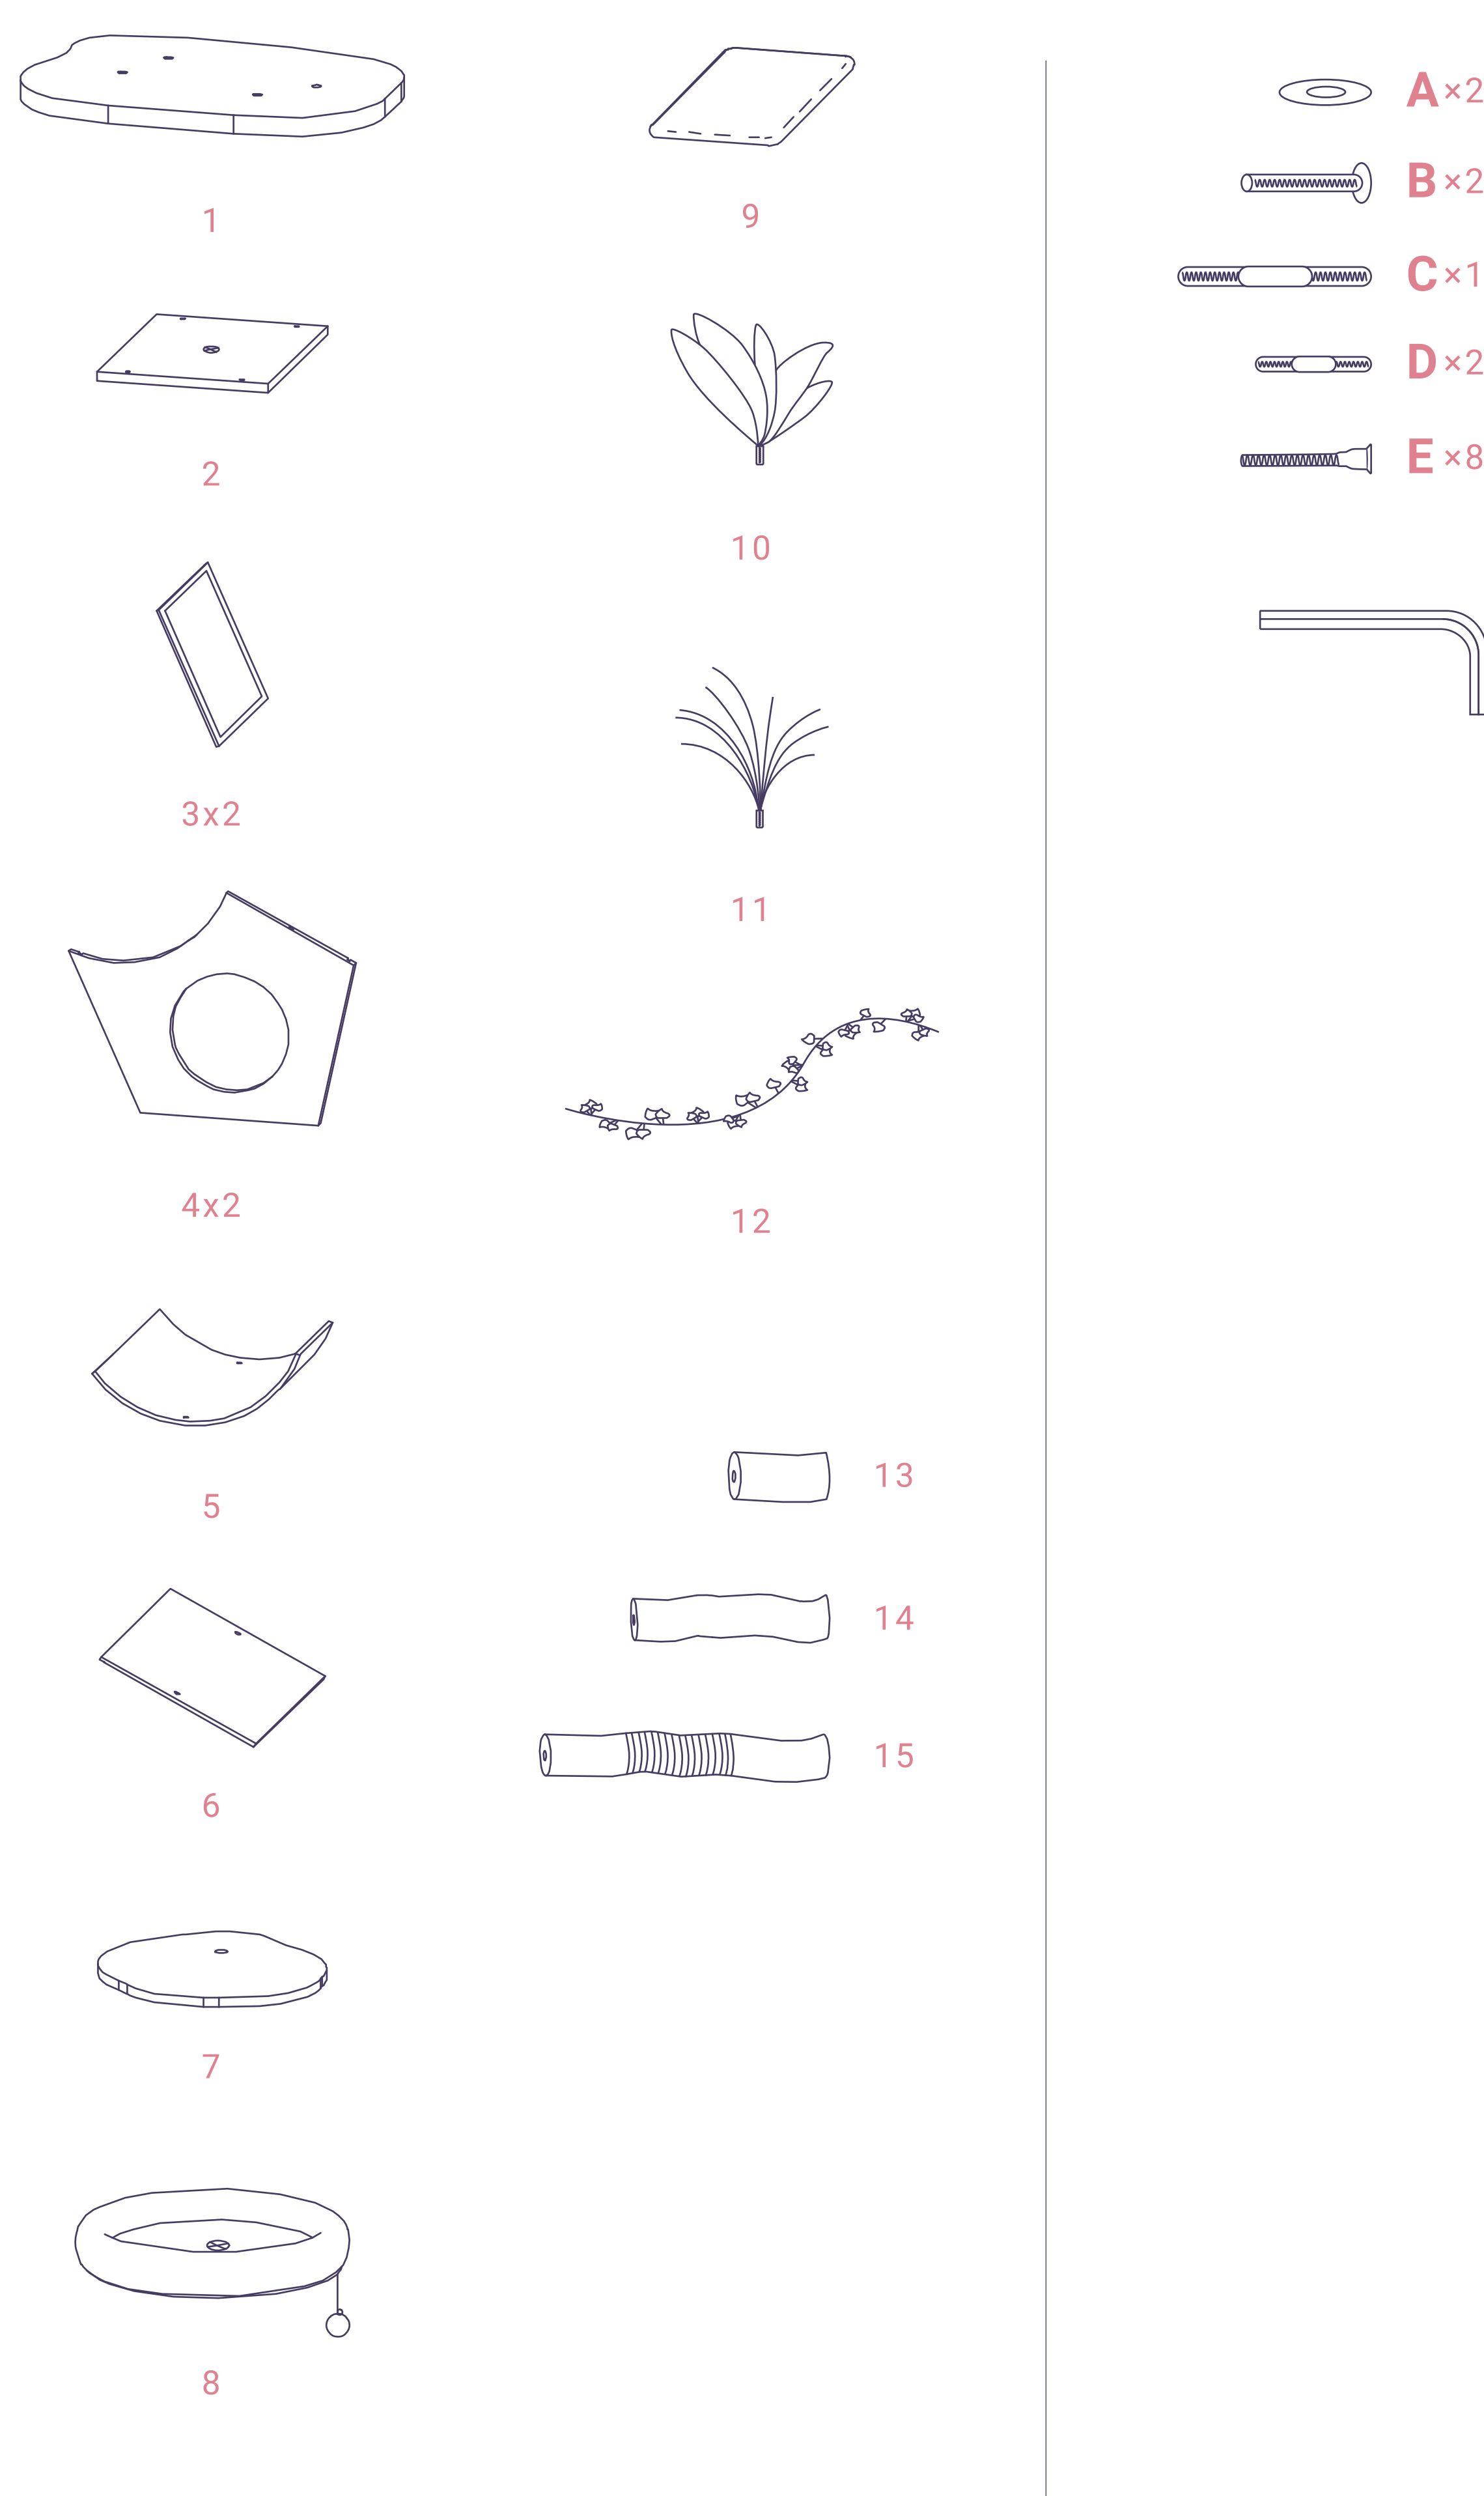

44.9 IN
HEIGHT

BROWN WOOD HOUSE CAT TREE

READ BEFORE YOU START

Please identify and sort all components shown below.
For any issues during installation, please ask for assistance at service@happyandpolly.com or check our YouTube Channel https://www.youtube.com/channel/UCbPD98rZ-jOYrTCQA_0eNLg.

SAFETY GUIDELINES TO PREVENT INJURIES

- This cat tree is intended for CATS, not to be sat on by human babies.
- Care should be taken when unpacking the product.
- Keep small objects away from children and pets.
- Follow instructions accordingly, make sure all steps are accomplished.
- NEVER climb, shake, step on, or hang on the product.
- Keep the cat tree indoors and away from direct sunlight or damp areas.
- Always operate this cat tree on a flat, level, and stable surface.
- Examine the cat tree frequently for damaged, missing, or loose parts.
- Discard if the cat tree is torn or damaged.
- Contact our customer service for any damaged parts within two months.

IMPORTANT

- Please identify and sort all components shown below.
- All pictures shown are for illustration purposes only. The actual cat tree may vary due to product enhancement.

ASSEMBLY INSTRUCTIONS