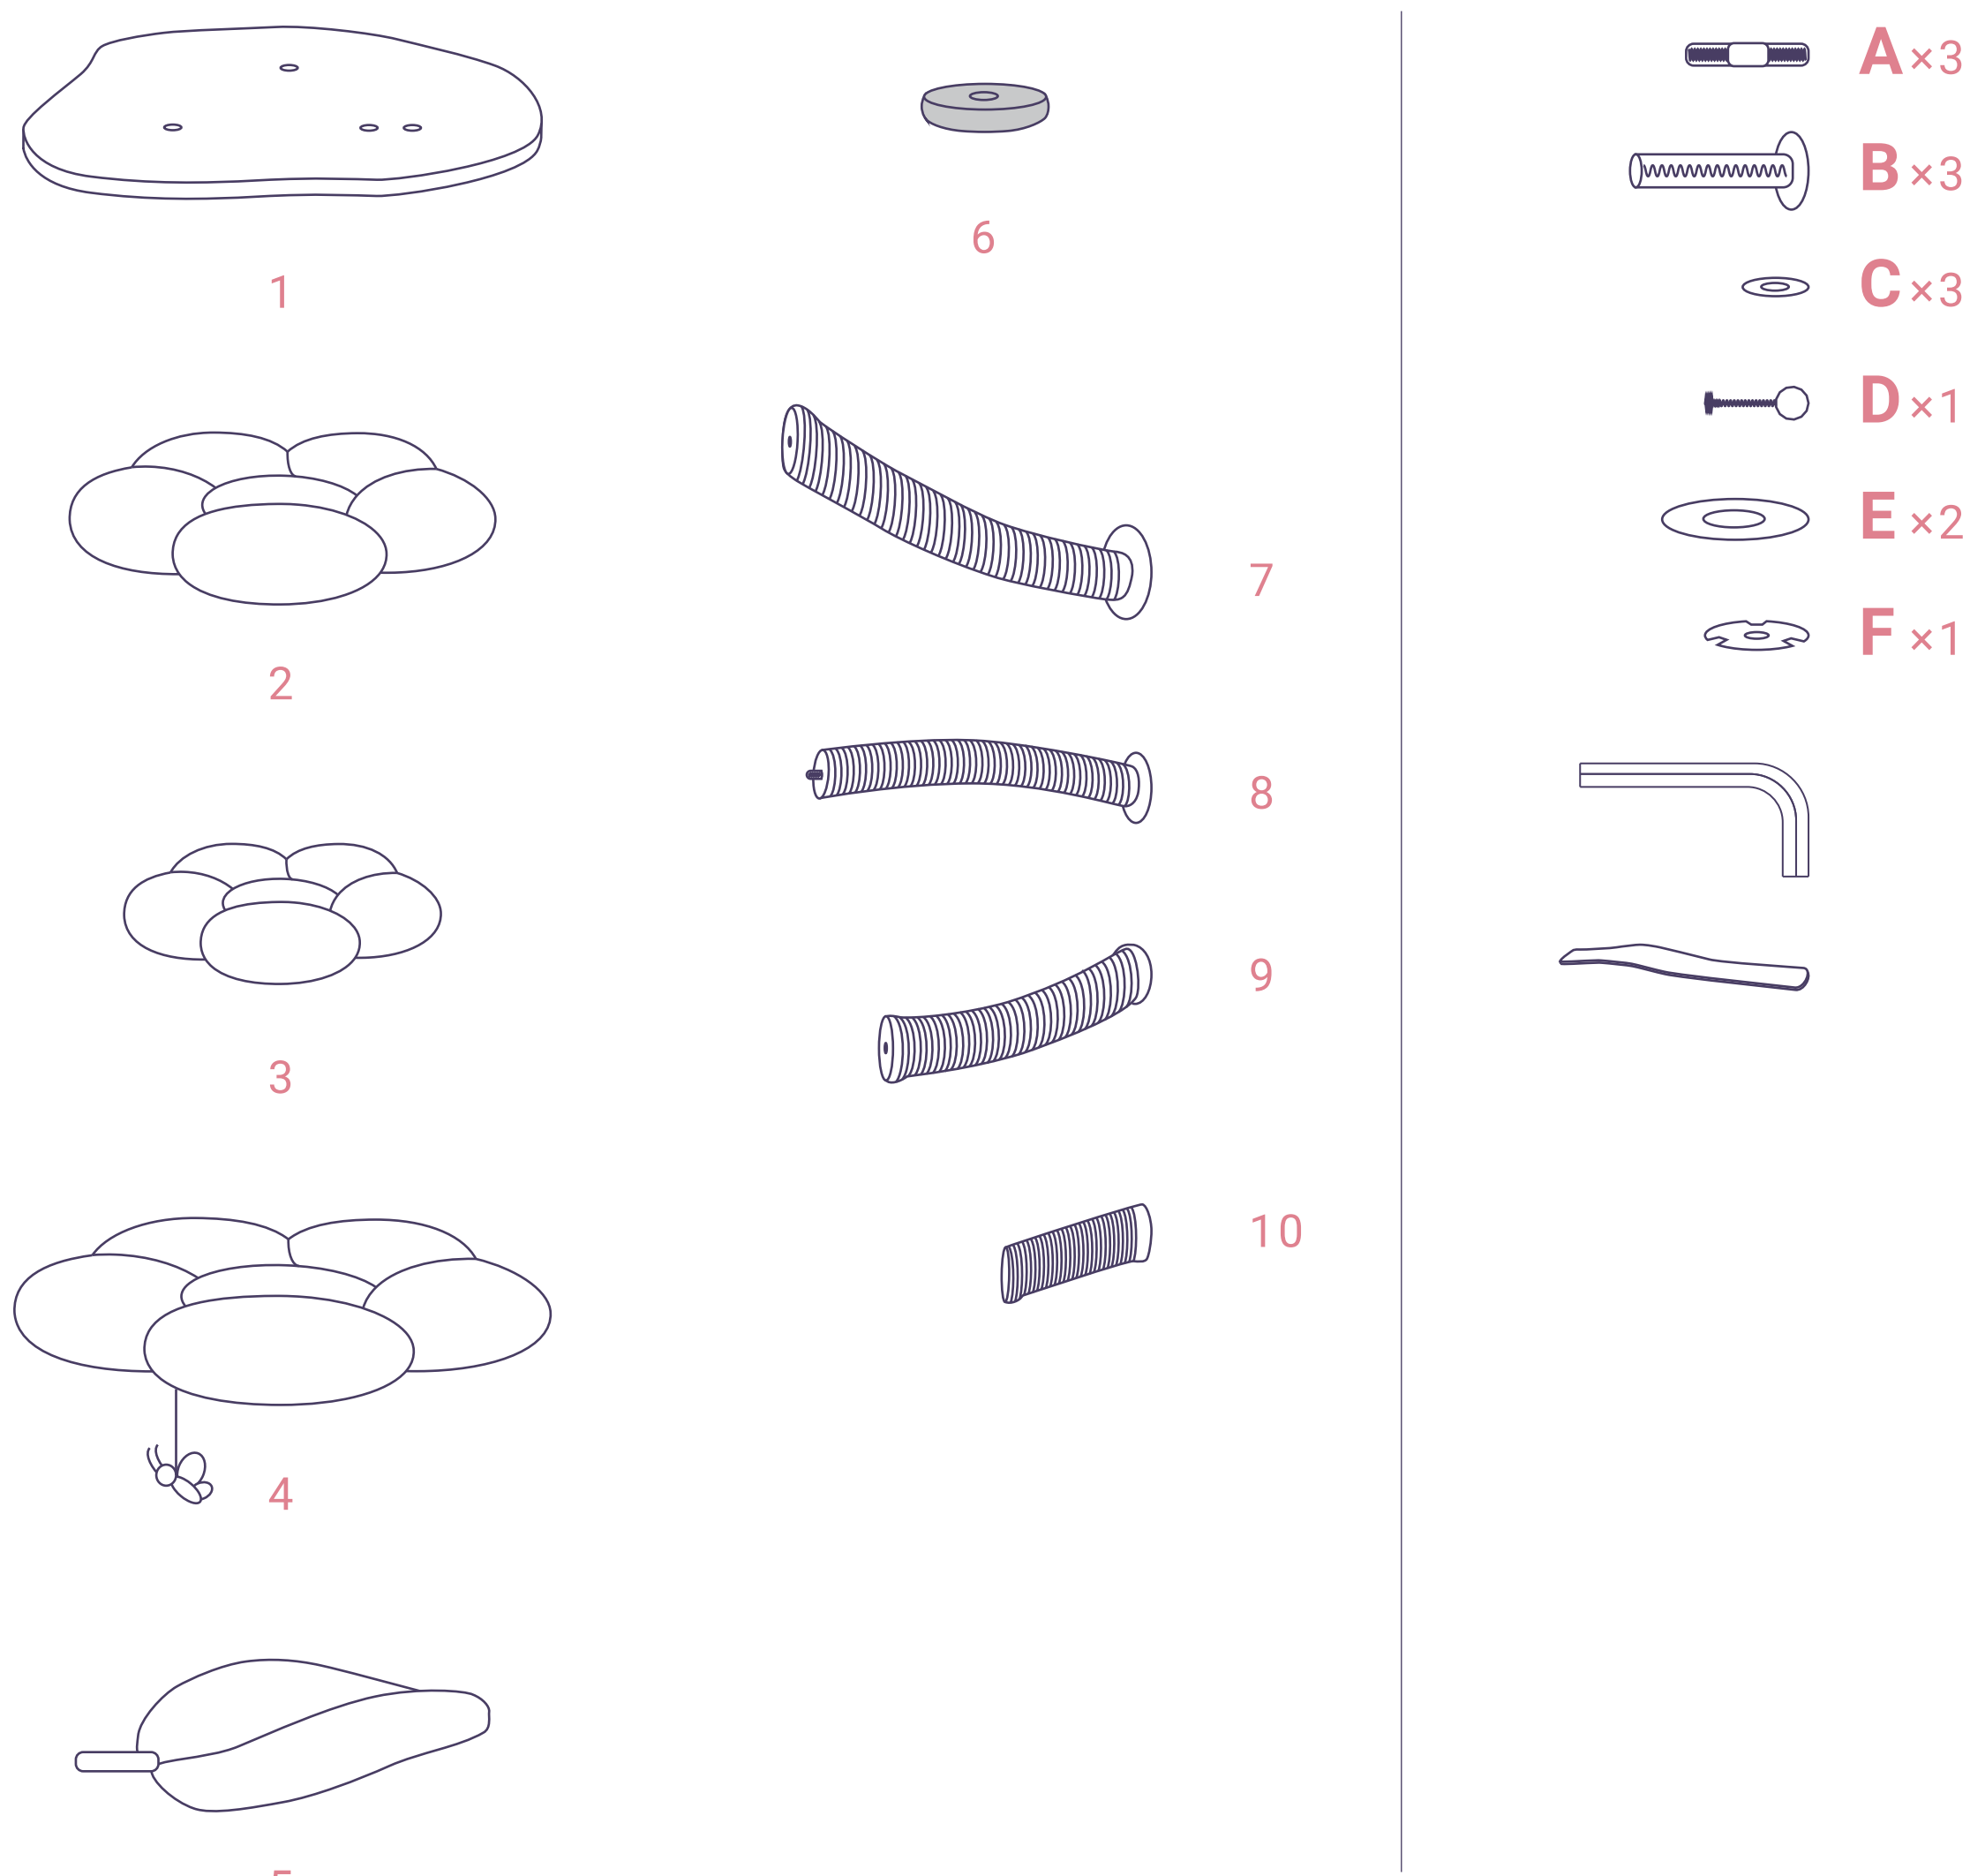

35.4 IN
HEIGHT

BLOOMY FLOWER CAT TREE

READ BEFORE YOU START

Please identify and sort all components shown below.
For any issues during installation, please ask for assistance at service@happyandpolly.com or check our YouTube Channel https://www.youtube.com/channel/UCbPD98rZ-jOYrTCQA_0eNLg.

SAFETY GUIDELINES TO PREVENT INJURIES

- This cat tree is intended for CATS, not to be sat on by human babies.
- Care should be taken when unpacking the product.
- Keep small objects away from children and pets.
- Follow instructions accordingly, make sure all steps are accomplished.
- NEVER climb, shake, step on, or hang on the product.
- Keep the cat tree indoors and away from direct sunlight or damp areas.
- Always operate this cat tree on a flat, level, and stable surface.
- Examine the cat tree frequently for damaged, missing, or loose parts.
- Discard if the cat tree is torn or damaged.
- Contact our customer service for any damaged parts within two months.

IMPORTANT

- Please identify and sort all components shown below.
- All pictures shown are for illustration purposes only. The actual cat tree may vary due to product enhancement.

ASSEMBLY INSTRUCTIONS