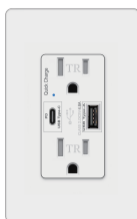

Wall Plates

Standard Receptacles

USB Receptacles

Model: USO-0U3A-3-30

Made in China

Version 1.1

BESTTEN®

3-Outlet Outdoor Power Stake with Outlet Covers and 30 Foot Weatherproof Extension Cord

User Manual

Power for today, ideas for tomorrow
For more information, please refer to BESTTEN website www.ibestten.com

Specifications

AC Outlet	3 Grounded
Power Cord	30ft 16AWG/3C SJTW
Power Input	125VAC
Power Output	13A/125V/1625W
Housing	Fire Resistant ABS (94V-2)