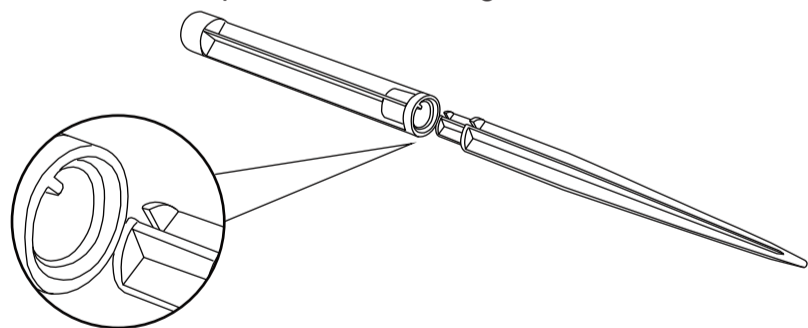

Wall Plates

Standard Receptacles

USB Receptacles

Model: USO-0U3A-3-30

Made in China

Version 1.1

BESTTEN®

3-Outlet Outdoor Power Stake with Outlet Covers and 30 Foot Weatherproof Extension Cord

User Manual

Power for today, ideas for tomorrow
For more information, please refer to BESTTEN website www.ibestten.com

Specifications

AC Outlet	3 Grounded
Power Cord	30ft 16AWG/3C SJTW
Power Input	125VAC
Power Output	13A/125V/1625W
Housing	Fire Resistant ABS (94V-2)

Installation

1. Firmly connect the two pieces of stakes together.

2. Insert the stake into the ground. Keep out of high traffic areas to prevent tripping.
3. Route the power cord carefully to avoid creating a tripping hazard or exposing the cord to possible damage.
4. Plug the power stake into a GFCI protected outlet
5. Open the outlet covers and plug lights or appliances into the power outlets.