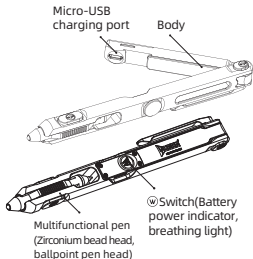

## Package List

Before using this product, please check whether the contents of the package are complete.

- Gecko E61 × 1

- Ink-less pen × 1

- Stylus pen × 1

- Ballpoint pen refill × 4

- Micro-USB charging cable × 1

## 1. About product

Gecko E61 is a multifunctional penlight. The flashlight body can be rotated 270°, it emits 130 lumens max output, with red and blue beacon lights function. It has built-in a Li-polymer battery of 120 mAh, utilizes convenient Micro-USB charging design. The multifunctional pen is designed with 180° rotating hidden type. Both ends are optional to replace for stylus pen, ink-less pen, ballpoint pen, zirconium bead head, it can be easily and quickly replaced according to users' demands.