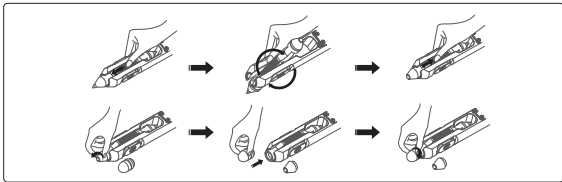

2. Installation

Replacement method of multifunctional pen.

⚠ 4 times click on switch to unlock the product when using it for the first time.