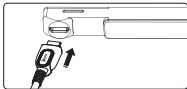

5.Lockout /Unlock

When the flashlight is off, 4 times click on switch, the main light blinks 3 times to indicate lockout status. Then any operations on switch will be invalid unless another 4 times click on switch, which will activate Low mode, to indicate unlocking of the flashlight.

6.Charging

Open the flashlight body, connect Micro-USB charging cable and adapter of 5V/1A to charge. It takes about 2 hours to be fully charged.

7.Charging Status Indication

Charging	Red light constant on
Charging finished	Blue light constant on