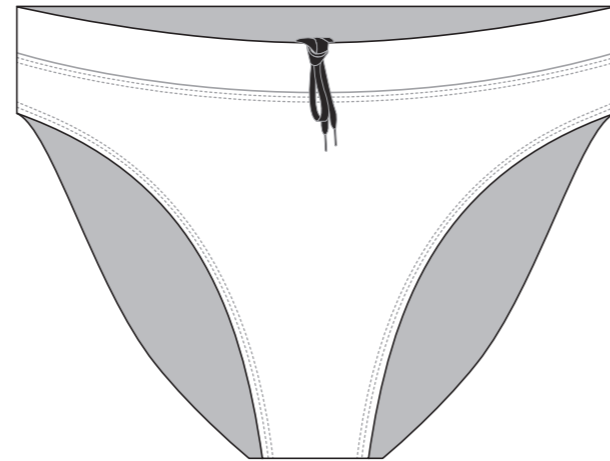

SD001 Swim Briefs

COLORS USED (PMS / CMYK):

? C

? C

? C

? C

? C

? C

✉ sales@limkoo.com

📘 🐦 📷 [limkooapparel](#)

SD002 Swim Briefs

Women's Specific Cut

COLORS USED (PMS / CMYK):

? C

? C

? C