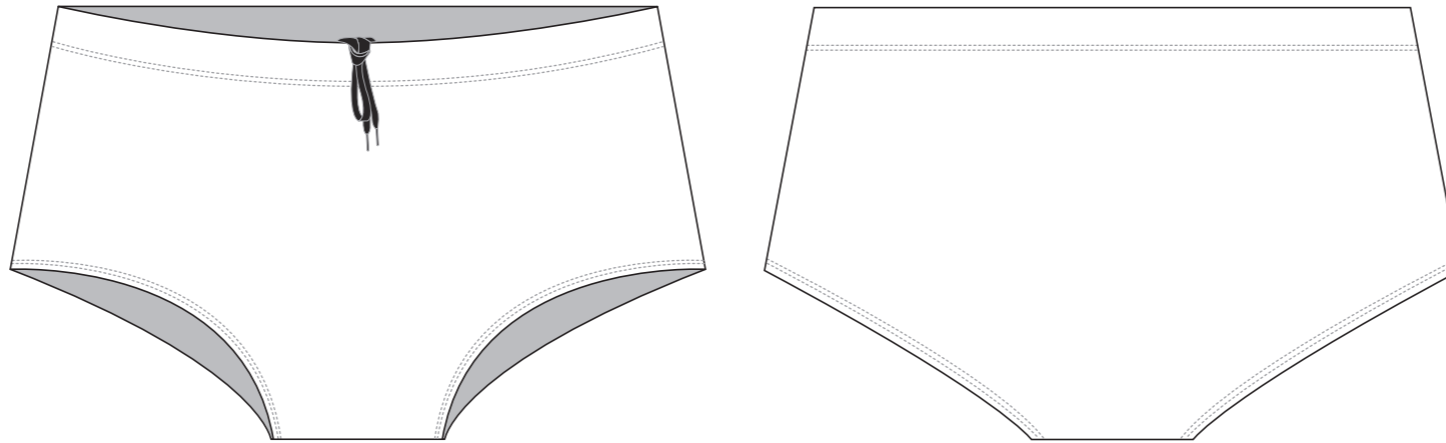

SD001 Swim Briefs

COLORS USED (PMS / CMYK):

? C

? C

? C

? C

? C

? C

✉ sales@limkoo.com

📘 🐦 📷 [limkooapparel](#)

SD002 Swim Briefs

Women's Specific Cut

COLORS USED (PMS / CMYK):

? C

? C

? C