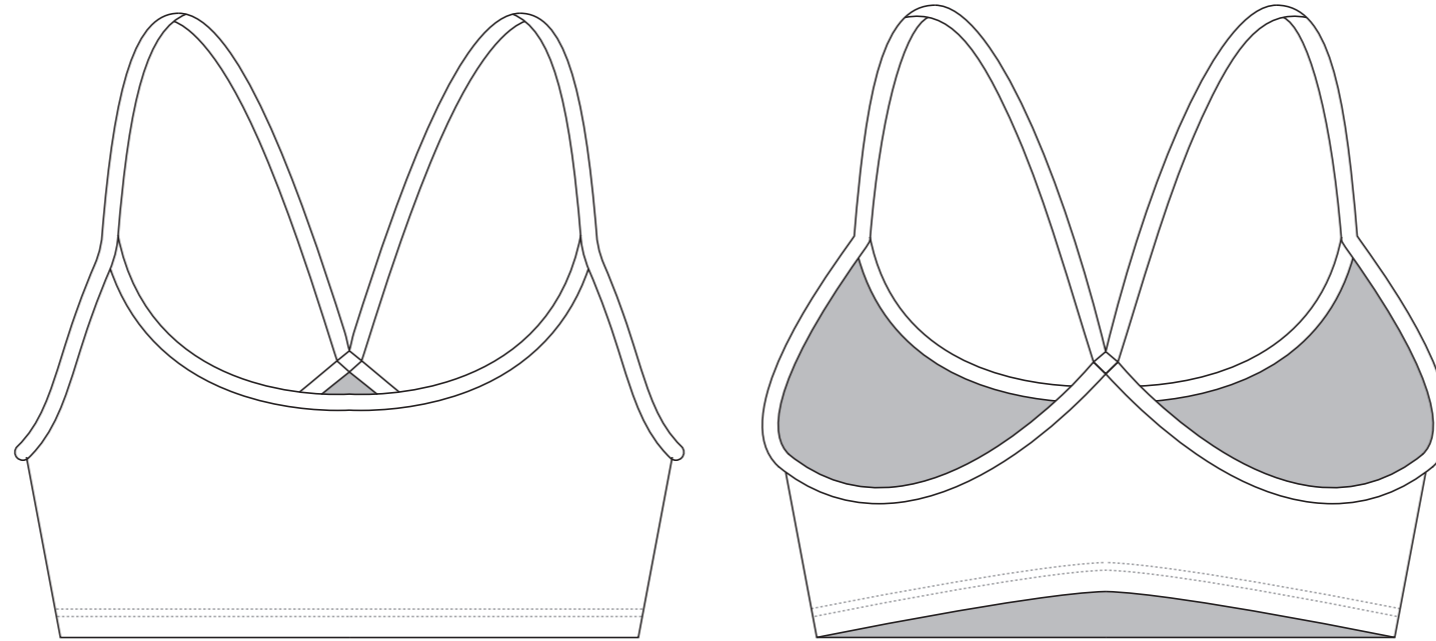

SB004 Bikini Swim Top

Women's Specific Cut

BINDING

NECK TRIM

COLORS USED (PMS / CMYK):

? C

? C

? C

? C

? C

? C

✉ sales@limkoo.com

📘 🐦 📷 [limkooapparel](#)