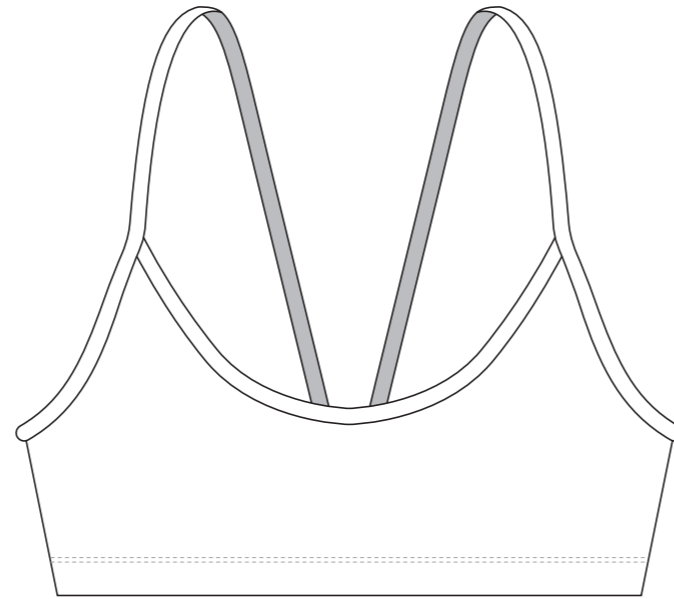

SB002 Bikini Swim Top

Women's Specific Cut

BINDING

NECK TRIM

COLORS USED (PMS / CMYK):

? C

? C

? C

? C

? C

? C

✉ sales@limkoo.com

📘 🐦 📷 [limkooapparel](#)