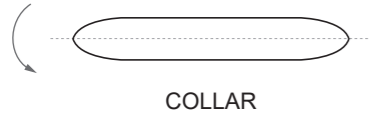

SA004 One Piece Swim Suit

Women's Specific Cut

COLORS USED (PMS / CMYK):