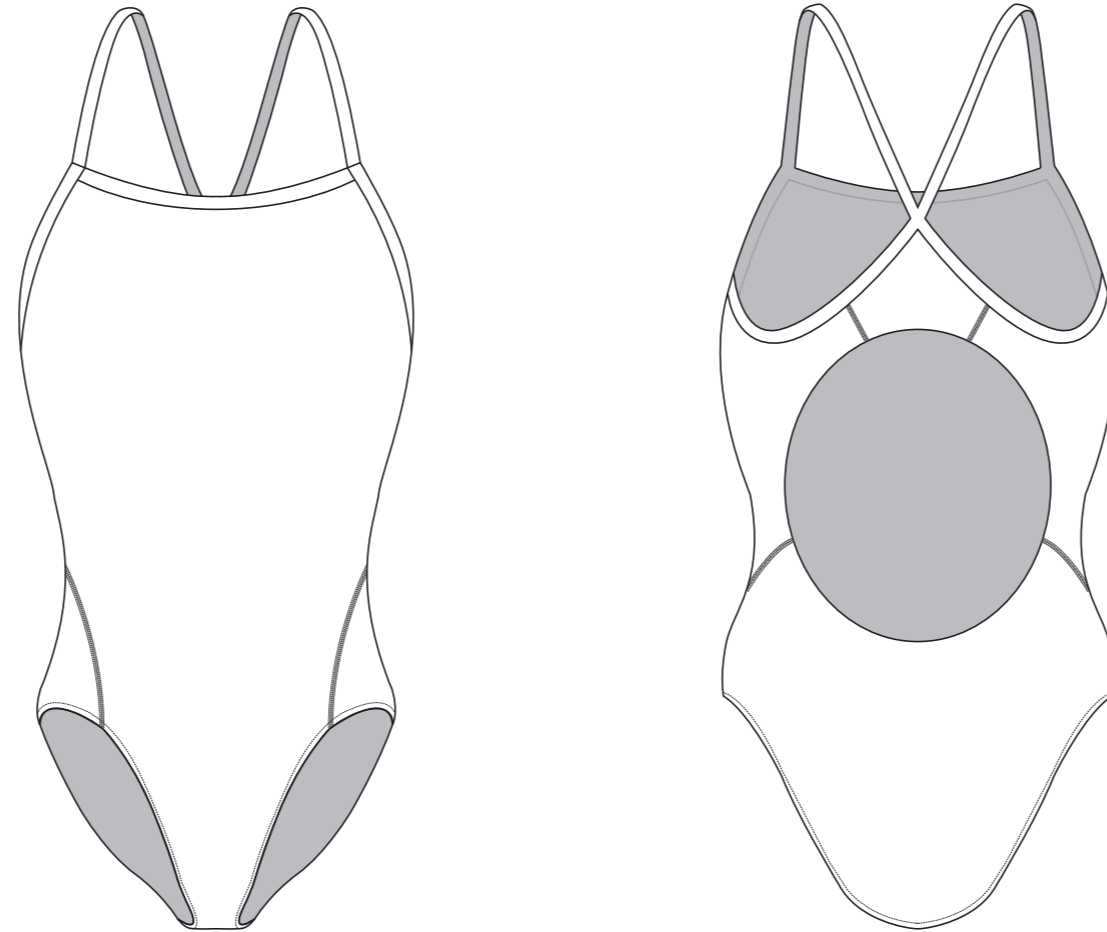

SA001 One Piece Swim Suit

Women's Specific Cut

COLORS USED (PMS / CMYK):

? C

? C

? C

? C

? C

? C

✉ sales@limkoo.com

📘 🐦 📷 [limkooapparel](#)

SA002 One Piece Swim Suit

Women's Specific Cut

RIGHT SIDE PANEL

LEFT SIDE PANEL

COLORS USED (PMS / CMYK):

SA005 One Piece Swim Suit

Women's Specific Cut

COLLAR

RIGHT SLEEVE

LEFT SLEEVE

RIGHT SIDE PANEL

LEFT SIDE PANEL

COLORS USED (PMS / CMYK):