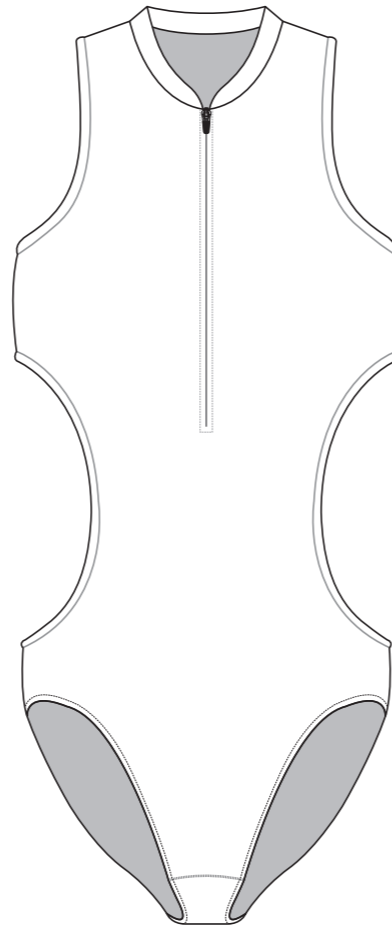

SA003 One Piece Swim Suit

Women's Specific Cut

COLORS USED (PMS / CMYK):

✉ sales@limkoo.com

f t i limkooapparel