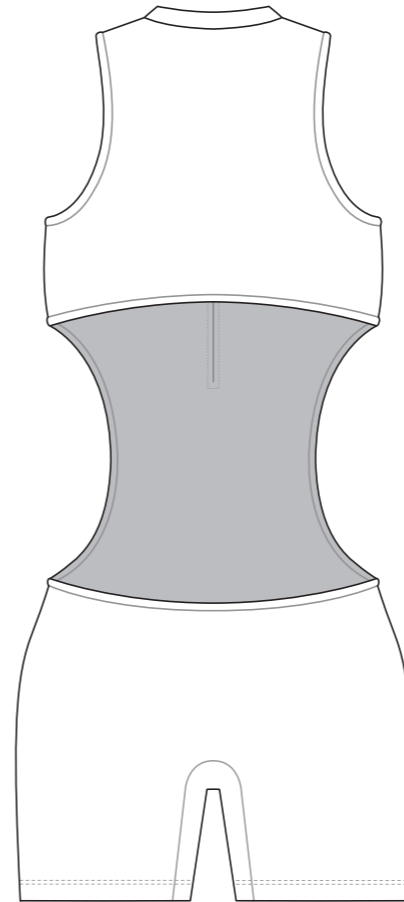

? C

✉ sales@limkoo.com

📘 🐦 📷 [limkooapparel](#)

SA002 One Piece Swim Suit

Women's Specific Cut

RIGHT SIDE PANEL

LEFT SIDE PANEL

COLORS USED (PMS / CMYK):

SA003 One Piece Swim Suit

Women's Specific Cut

COLORS USED (PMS / CMYK):

✉ sales@limkoo.com

f t i limkooapparel

SA004 One Piece Swim Suit

Women's Specific Cut

COLORS USED (PMS / CMYK):

SA005 One Piece Swim Suit

Women's Specific Cut

COLLAR

RIGHT SLEEVE

LEFT SLEEVE

RIGHT SIDE PANEL

LEFT SIDE PANEL

COLORS USED (PMS / CMYK):