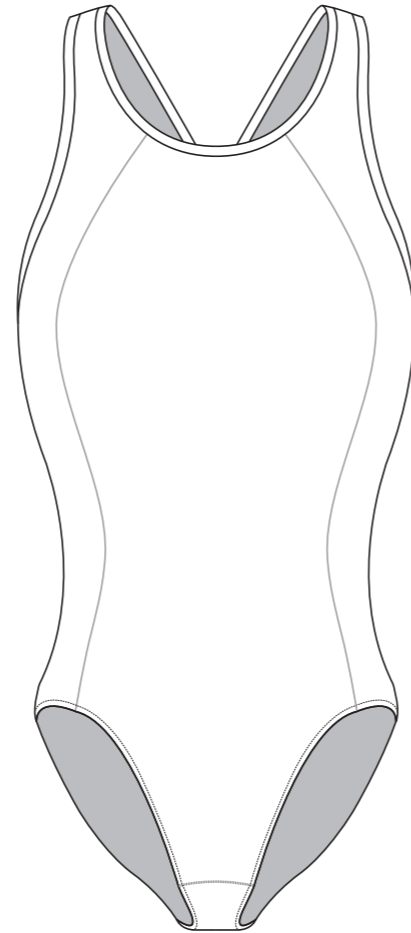

COLORS USED (PMS / CMYK):

? C

? C

? C

? C

? C

? C

✉ sales@limkoo.com

📘 🐦 📷 [limkooapparel](#)