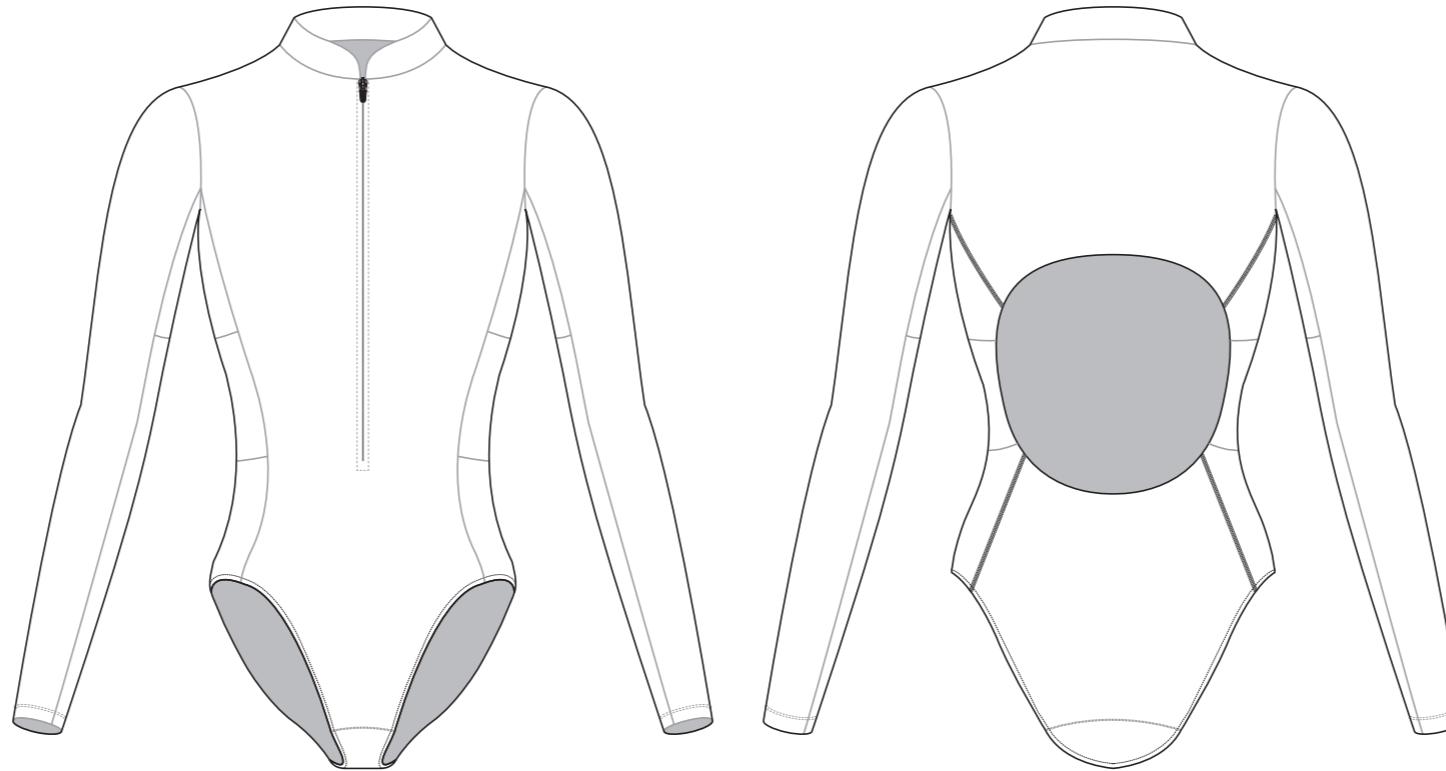

? C

✉ sales@limkoo.com

📘 🐦 📷 [limkooapparel](#)

SA002 One Piece Swim Suit

Women's Specific Cut

RIGHT SIDE PANEL

LEFT SIDE PANEL

COLORS USED (PMS / CMYK):

SA005 One Piece Swim Suit

Women's Specific Cut

COLLAR

RIGHT SLEEVE

LEFT SLEEVE

RIGHT SIDE PANEL

LEFT SIDE PANEL

COLORS USED (PMS / CMYK):