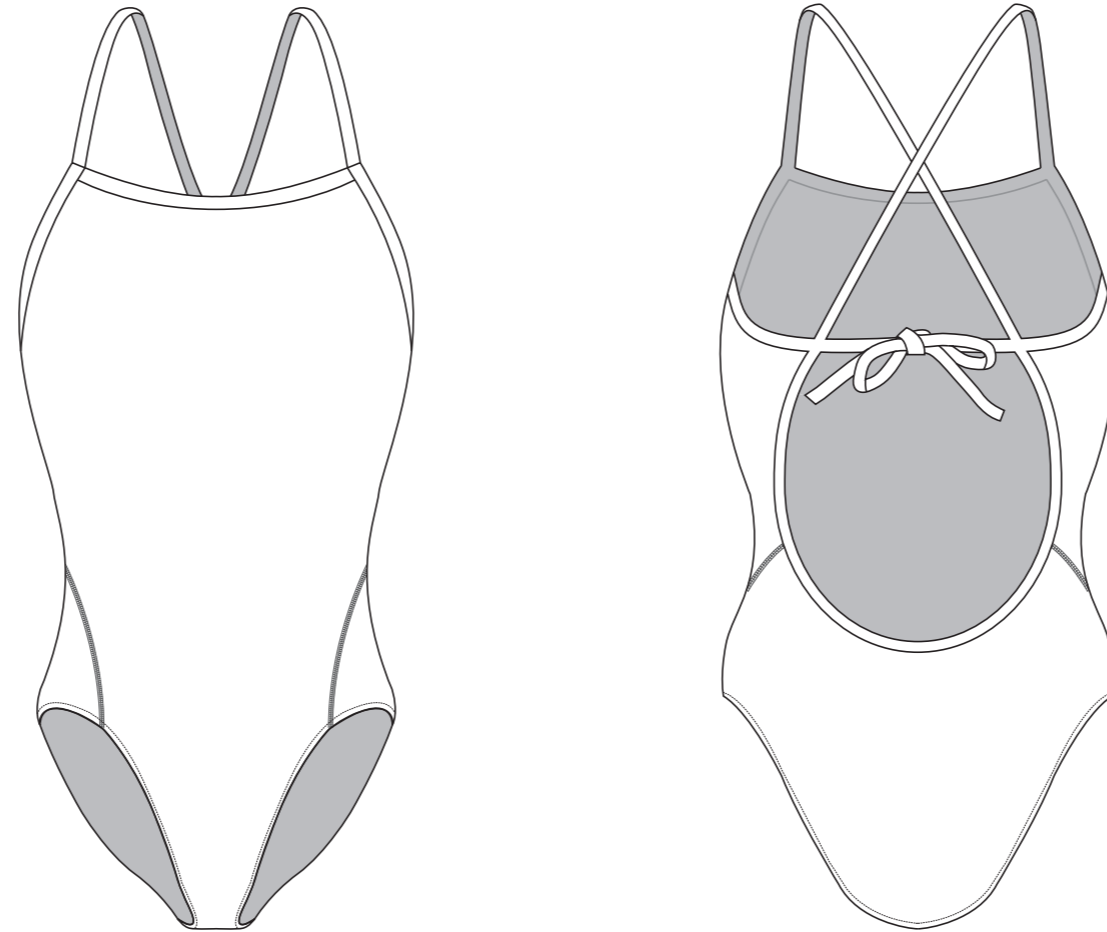

SA006 One Piece Swim Suit

Women's Specific Cut

COLORS USED (PMS / CMYK):

✉ sales@limkoo.com

📘 🐦 📷 [limkooapparel](#)