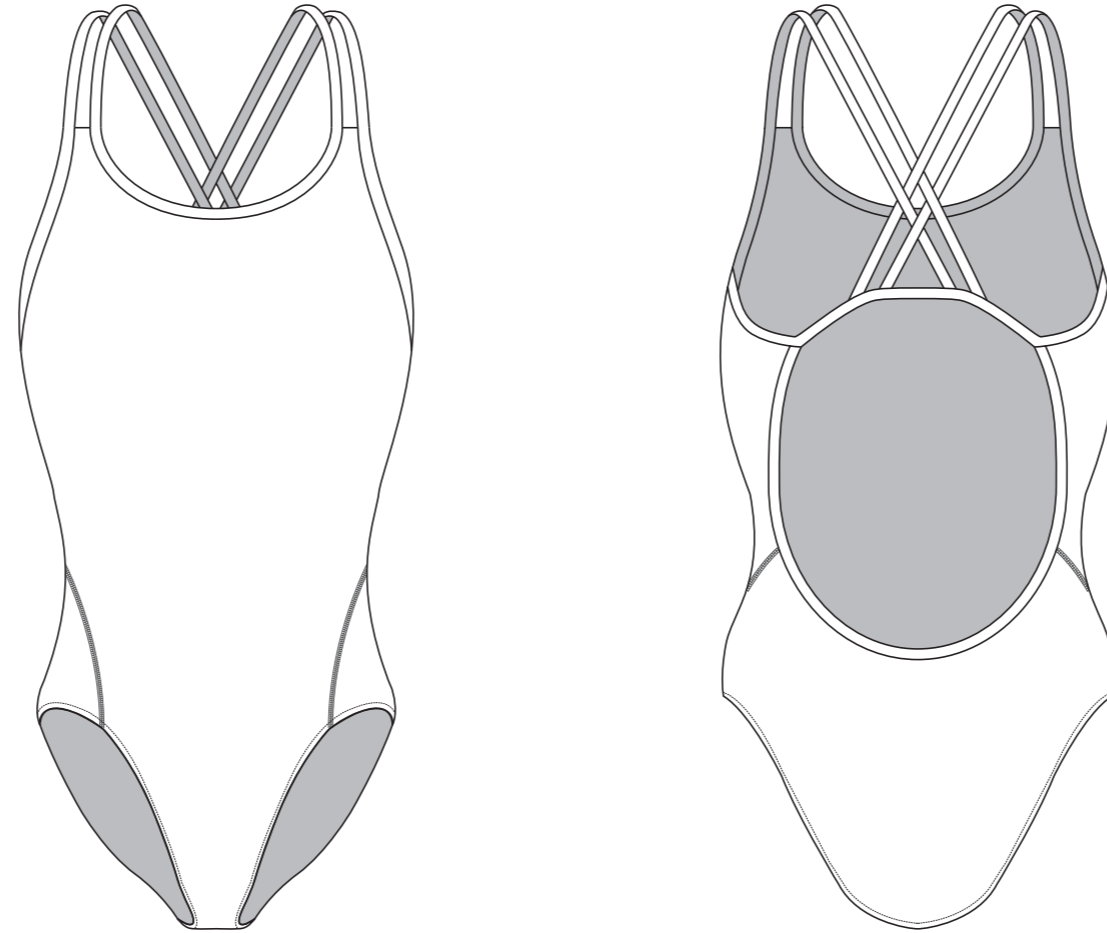

SA005 One Piece Swim Suit

Women's Specific Cut

COLLAR

RIGHT SLEEVE

LEFT SLEEVE

RIGHT SIDE PANEL

LEFT SIDE PANEL

COLORS USED (PMS / CMYK):

SA006 One Piece Swim Suit

Women's Specific Cut

COLORS USED (PMS / CMYK):

✉ sales@limkoo.com

📘 🐦 📷 [limkooapparel](#)

SA007 One Piece Swim Suit

Women's Specific Cut

COLORS USED (PMS / CMYK):