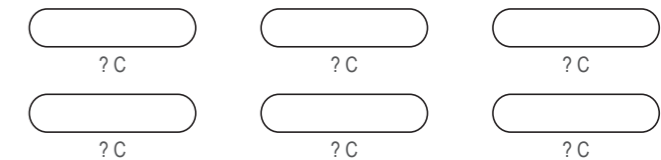

SA005 One Piece Swim Suit

Women's Specific Cut

COLLAR

RIGHT SLEEVE

LEFT SLEEVE

RIGHT SIDE PANEL

LEFT SIDE PANEL

COLORS USED (PMS / CMYK):