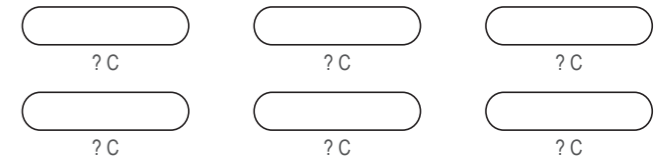

? C

✉ sales@limkoo.com

📘 🐦 📷 [limkooapparel](#)

SA002 One Piece Swim Suit

Women's Specific Cut

RIGHT SIDE PANEL

LEFT SIDE PANEL

COLORS USED (PMS / CMYK):