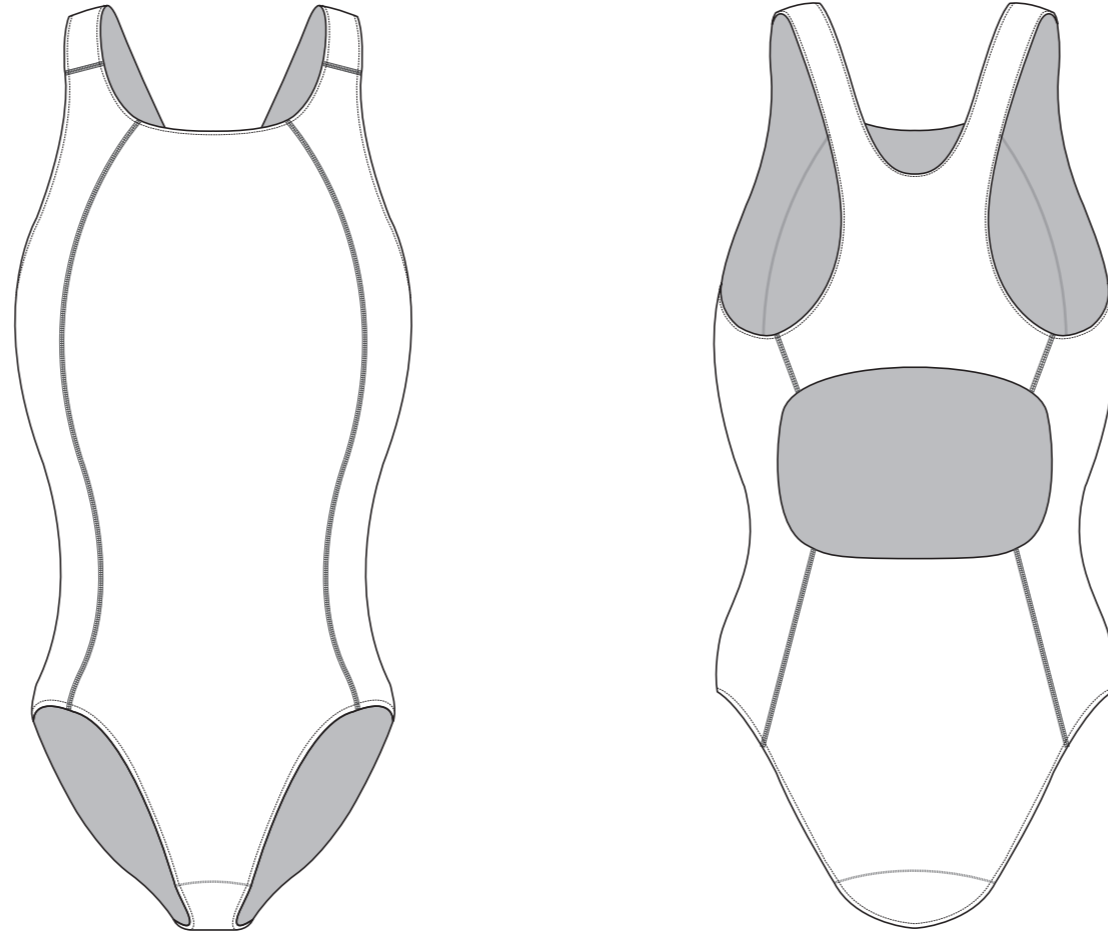

SA001 One Piece Swim Suit

Women's Specific Cut

COLORS USED (PMS / CMYK):

? C

? C

? C

? C

? C

? C

✉ sales@limkoo.com

📘 🐦 📷 [limkooapparel](#)

SA002 One Piece Swim Suit

Women's Specific Cut

RIGHT SIDE PANEL

LEFT SIDE PANEL

COLORS USED (PMS / CMYK):

SA005 One Piece Swim Suit

Women's Specific Cut

COLLAR

RIGHT SLEEVE

LEFT SLEEVE

RIGHT SIDE PANEL

LEFT SIDE PANEL

COLORS USED (PMS / CMYK):