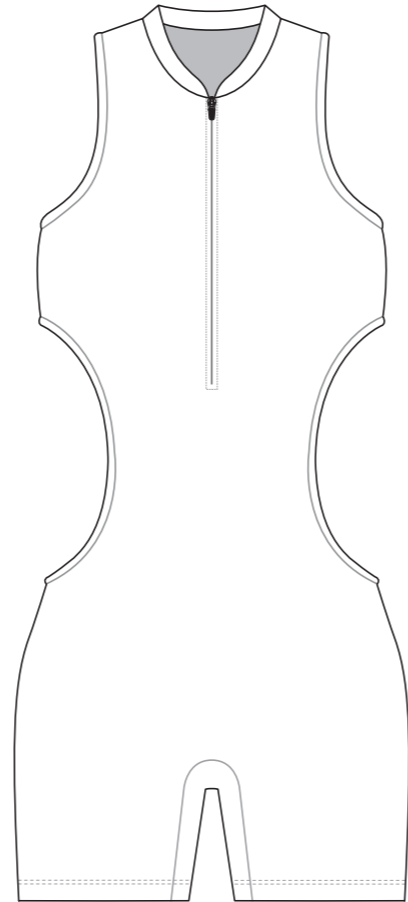

? C

✉ sales@limkoo.com

📘 🐦 📷 [limkooapparel](#)

SA002 One Piece Swim Suit

Women's Specific Cut

RIGHT SIDE PANEL

LEFT SIDE PANEL

COLORS USED (PMS / CMYK):

SA003 One Piece Swim Suit

Women's Specific Cut

COLORS USED (PMS / CMYK):

✉ sales@limkoo.com

f t i limkooapparel

SA004 One Piece Swim Suit

Women's Specific Cut

COLORS USED (PMS / CMYK):

SA005 One Piece Swim Suit

Women's Specific Cut

COLLAR

RIGHT SLEEVE

LEFT SLEEVE

RIGHT SIDE PANEL

LEFT SIDE PANEL

COLORS USED (PMS / CMYK):