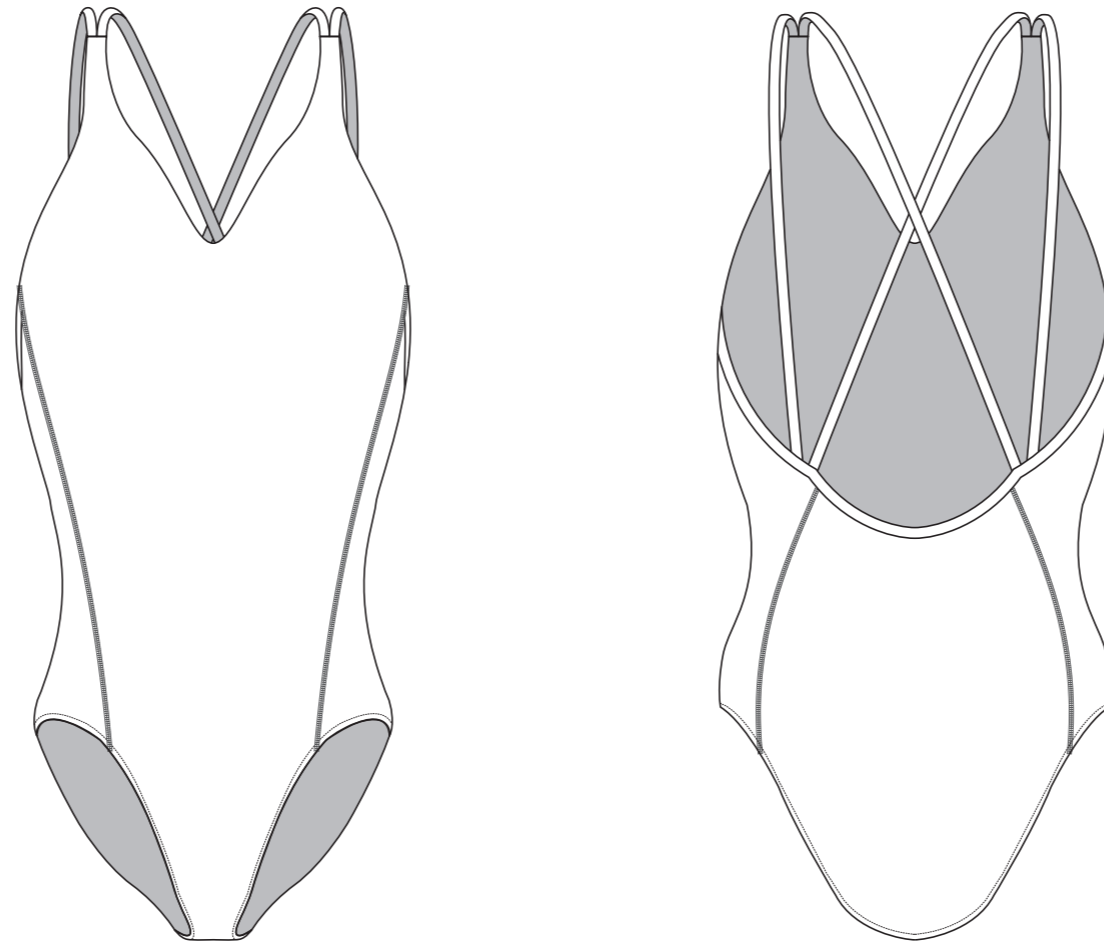

SA005 One Piece Swim Suit

Women's Specific Cut

COLLAR

RIGHT SLEEVE

LEFT SLEEVE

RIGHT SIDE PANEL

LEFT SIDE PANEL

COLORS USED (PMS / CMYK):

? C

? C

? C

? C

? C

? C

✉ sales@limkoo.com

📘 🐦 📷 [limkooapparel](#)

SA008 One Piece Swim Suit

Women's Specific Cut

RIGHT SIDE PANEL

LEFT SIDE PANEL

COLORS USED (PMS / CMYK):

? C

? C

? C