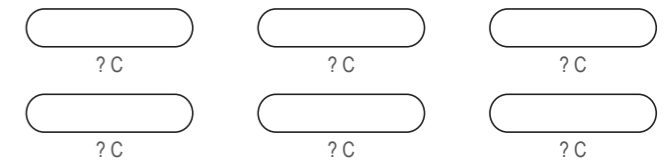

# PF001 Running Hipster

Women's Specific Cut

COLORS USED (PMS / CMYK):

✉ [sales@limkoo.com](mailto:sales@limkoo.com)

[f](#) [t](#) [@](#) [limkooapparel](#)

# PF002 Running Hipster

Women's Specific Cut

RIGHT SIDE PANEL

LEFT SIDE PANEL

COLORS USED (PMS / CMYK):

? C

? C

? C