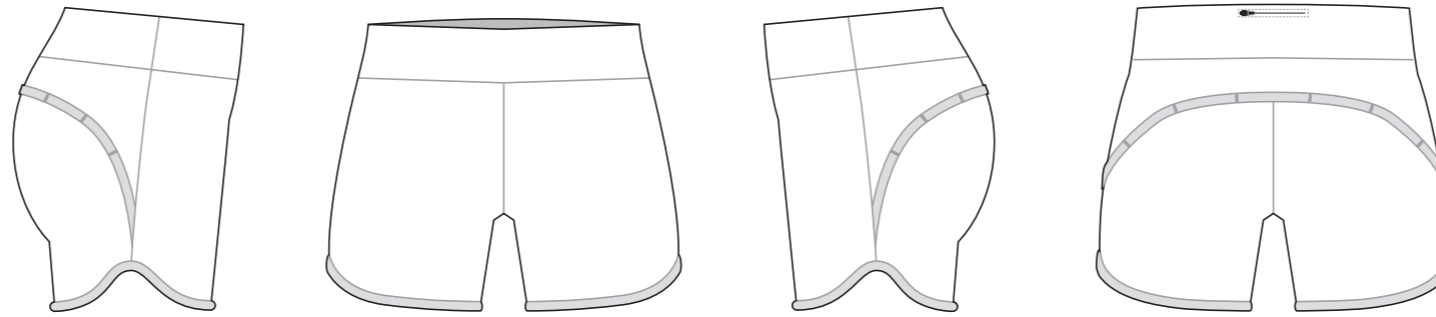

# PF001 Running Hipster

Women's Specific Cut

COLORS USED (PMS / CMYK):

✉ [sales@limkoo.com](mailto:sales@limkoo.com)

[f](#) [t](#) [@](#) [limkooapparel](#)

# PF002 Running Hipster

Women's Specific Cut

RIGHT SIDE PANEL

LEFT SIDE PANEL

COLORS USED (PMS / CMYK):

? C

? C

? C