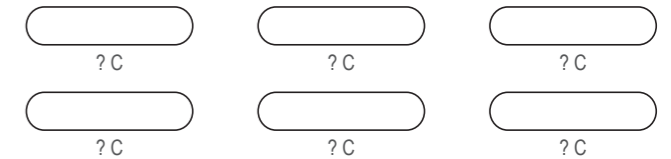

COLORS USED (PMS / CMYK):

✉ sales@limkoo.com

📘 🐦 📷 [limkooapparel](#)

PE004 Running Shorts

Women's Specific Cut

COLORS USED (PMS / CMYK):

? C

? C