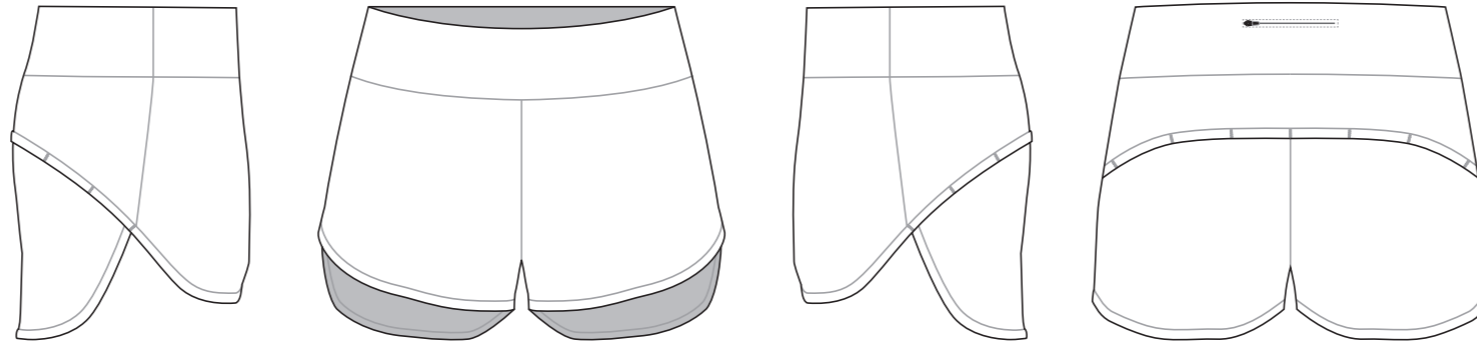

PE001 Running Shorts

COLORS USED (PMS / CMYK):

✉ sales@limkoo.com

📘 🐦 📷 [limkooapparel](#)

PE002 Running Shorts

Women's Specific Cut

COLORS USED (PMS / CMYK):

? C