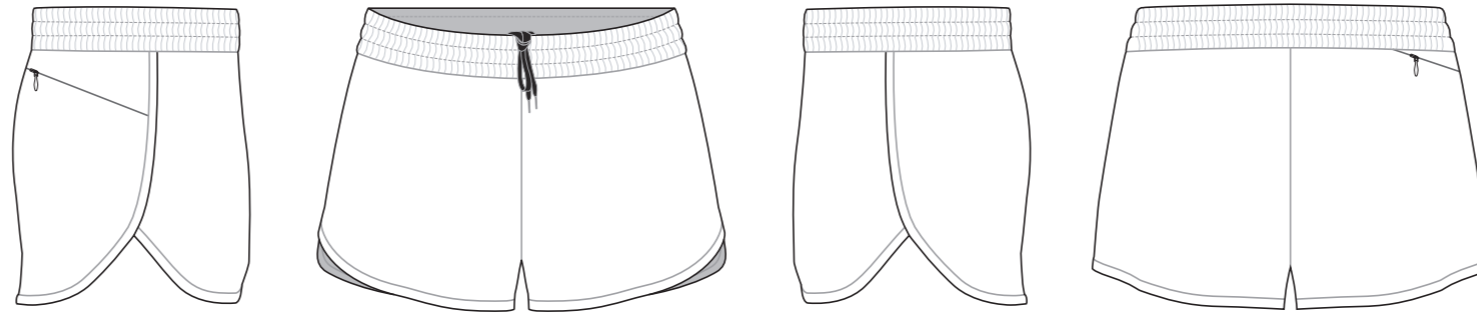

COLORS USED (PMS / CMYK):

✉ sales@limkoo.com

📘 🐦 📷 [limkooapparel](#)

PE004 Running Shorts

Women's Specific Cut

COLORS USED (PMS / CMYK):

? C

? C