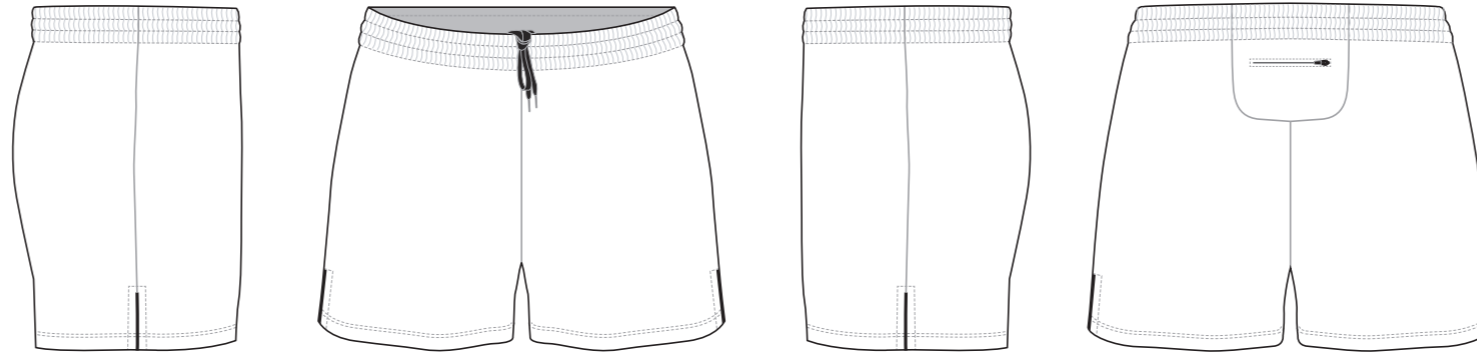

PE001 Running Shorts

COLORS USED (PMS / CMYK):

✉ sales@limkoo.com

📘 🐦 📷 [limkooapparel](#)

PE002 Running Shorts

Women's Specific Cut

COLORS USED (PMS / CMYK):

? C